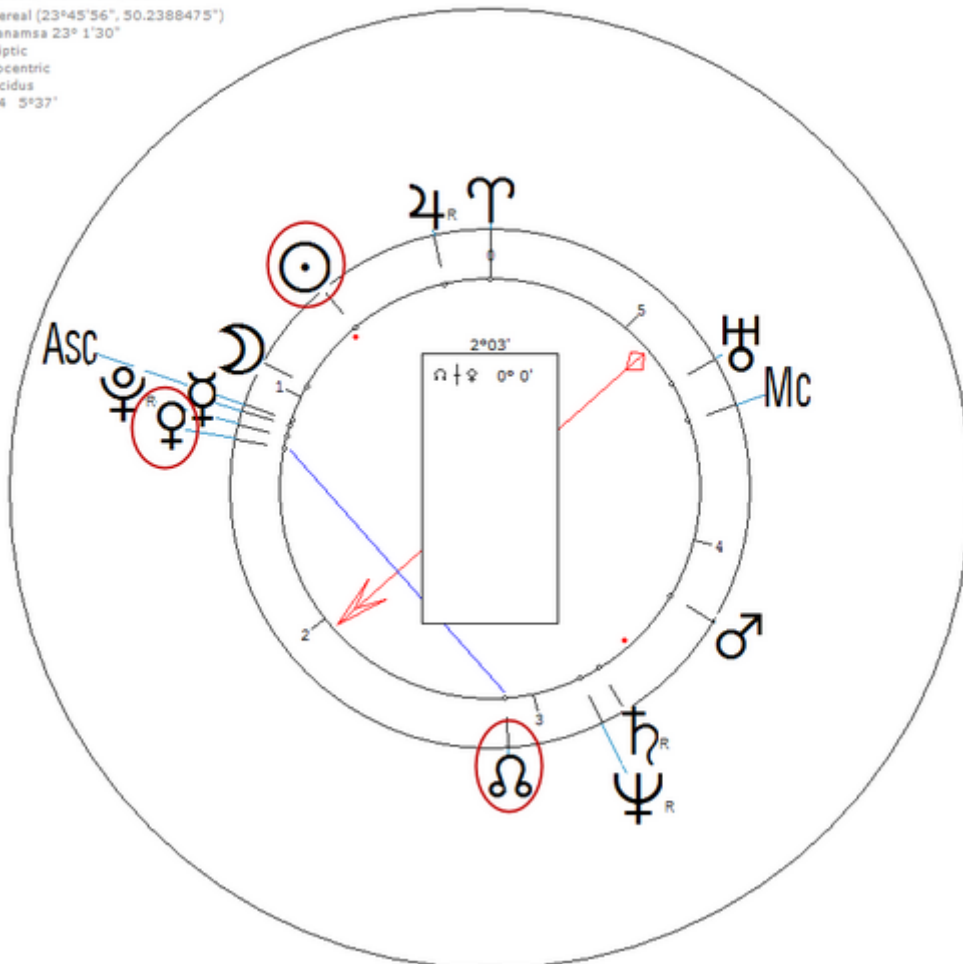

American writer.Sexuality : Bi-Sexual

https://www.astro.com/astro-databank/Paglia,_Camille

Harmonic 64

She has ♀/♁=☉

☉/♂=♁ (The node is between two harmonic points)

Paglia, Camille
2 April 1947 Wed 18:57 (GMT-5) 42°05'54"N 76°02'59"W
Endicott, New York, USA
Sidereal (23°45'56", 50.2388475")
Ayanamsa 23° 1'30"
Ecliptic
Geocentric
Placidus
H64 5°37'