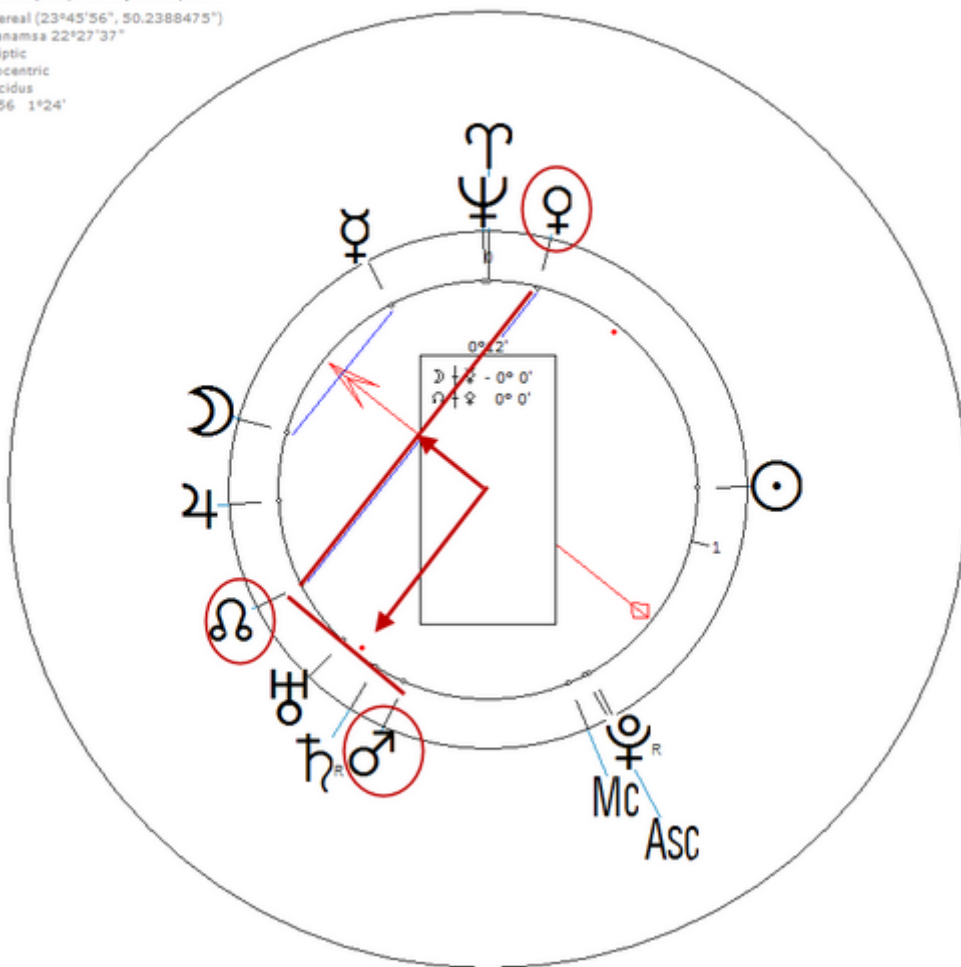

Gaynor, Janet

6 October 1906 at 05:50 (= 05:50 AM)Philadelphia, Pennsylvania, 39n57, 75w10

American actress. Sexuality : Bi-Sexual (??)

<https://www.astro.com/astro-databank/Gaynor,_Janet>

Harmonic 256

She has ♂/♁ = ♀/♁ Bi-Sexual

Gaynor, Janet
6 October 1906 Sat 5:50 (GMT-5) 39°57'08"N 75°09'51"W
Philadelphia, Pennsylvania, USA
Sidereal (23°45'56", 50.2388475")
Ayanamsa 22°27'37"
Ecliptic
Geocentric
Placidus
H256 1°24'