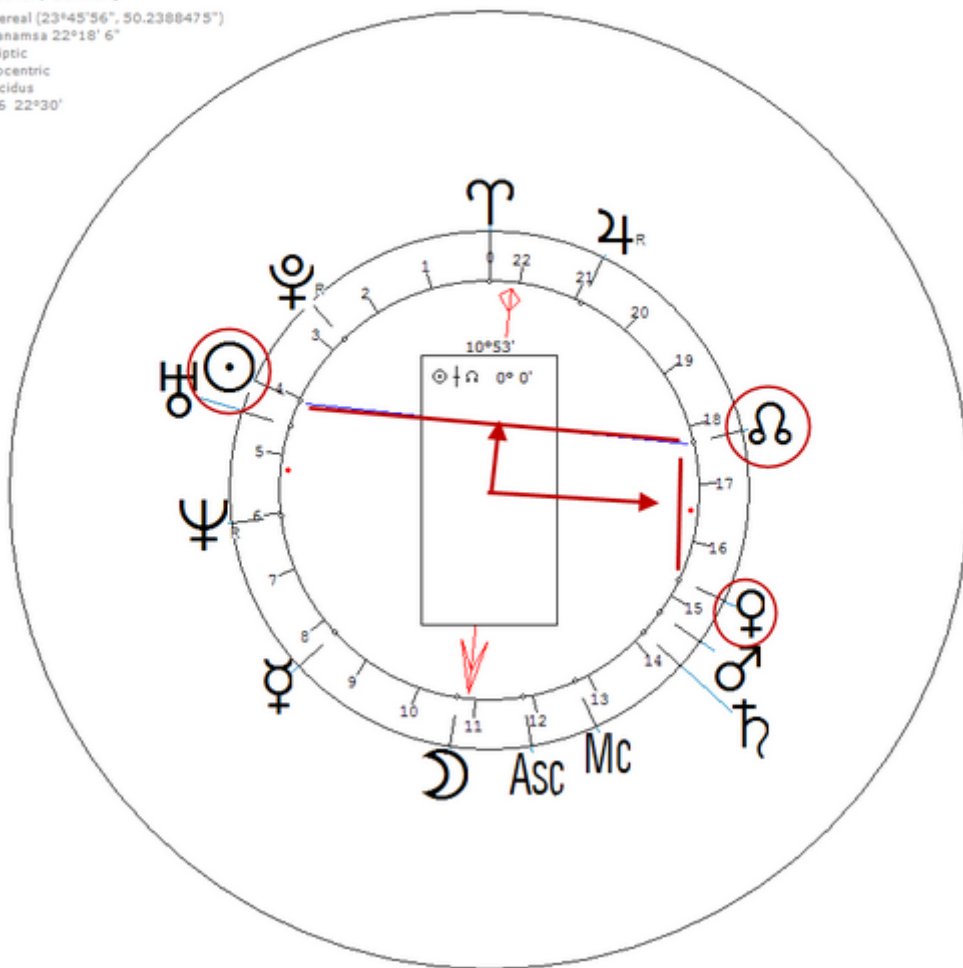

German modern sculptor and ceramic artist. Sexuality : Lesbian

https://www.astro.com/astro-databank/Kaiser,_Augusta

Harmonic 16

She has ☉/♋ = ♀/♏

Kaiser, Augusta
16 January 1895 Wed 17:30 (GMT+1) 50n21 8e12
Brechen, Germany
Sidereal (23°45'56", 50.2388475")
Ayanamsa 22°18' 6"
Ecliptic
Geocentric
Placidus
H16 22°30'