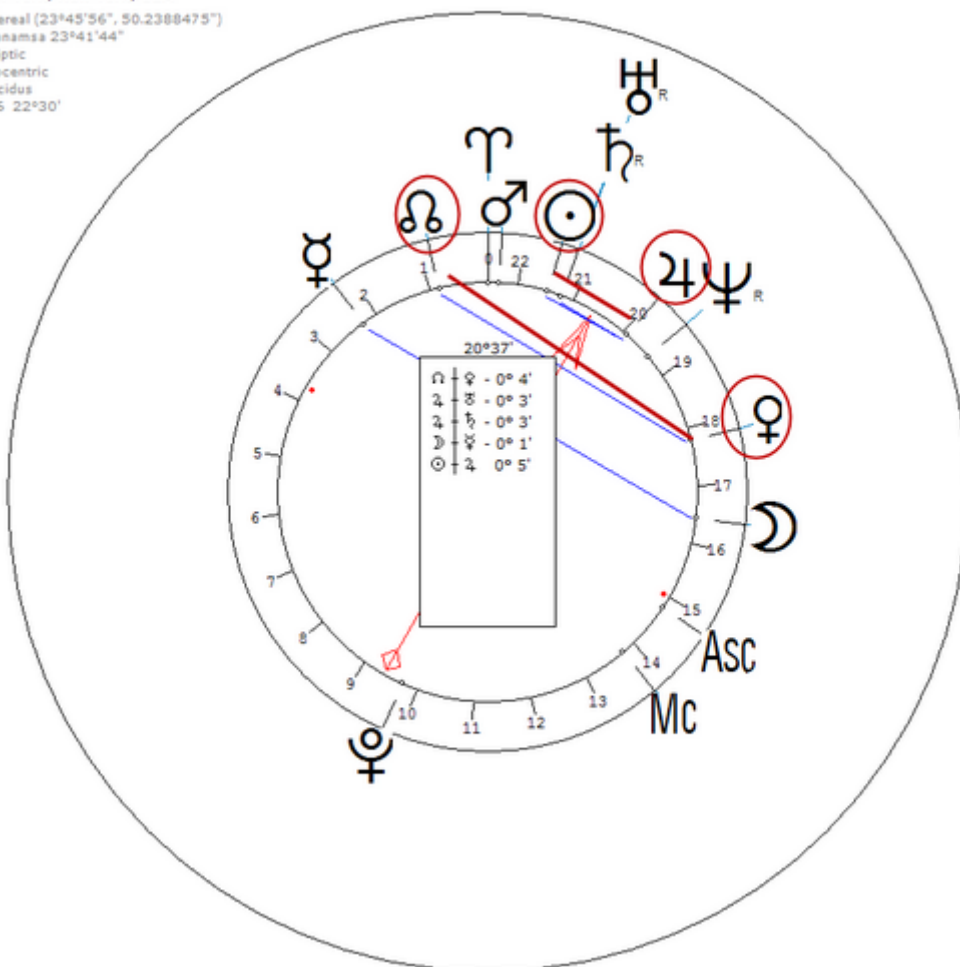

American singer-songwriter. Sexuality : Lesbian

<https://www.astro.com/astro-databank/Zolita>

Harmonic 16

She has ♀/♁=☉/♃

Zolita
23 September 1994 Fri 6:15 (GMT-4) 40°42'51"N 74°00'23"W
New York, New York, USA
Sidereal (23°45'56", 50.2388475")
Ayanamsa 23°41'44"
Ecliptic
Geocentric
Placidus
H16 22°30'