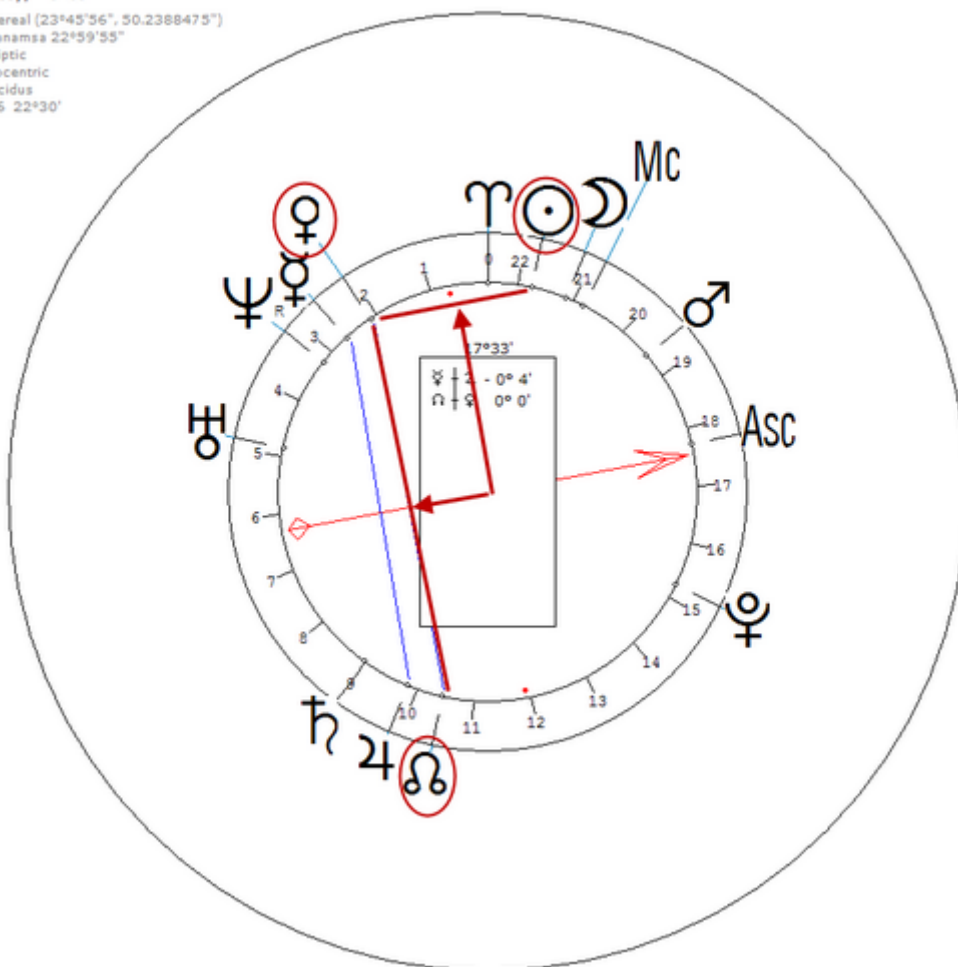

Lara, Catherine

29 May 1945 at 01:45 (= 01:45 AM)Poissy, France, 48n56, 2e03

French violinist, composer and singer. Sexuality : Lesbian

<https://www.astro.com/astro-databank/Lara,_Catherine>

Harmonic 16

She has ♀/♁=☉/♀

Lara, Catherine
29 May 1945 Tue 1:45 (GMT+2) 48n56 2e03
Poissy, France
Sidereal (23°45'56", 50.2388475")
Ayanamsa 22°59'55"
Ecliptic
Geocentric
Placidus
H16 22°30'