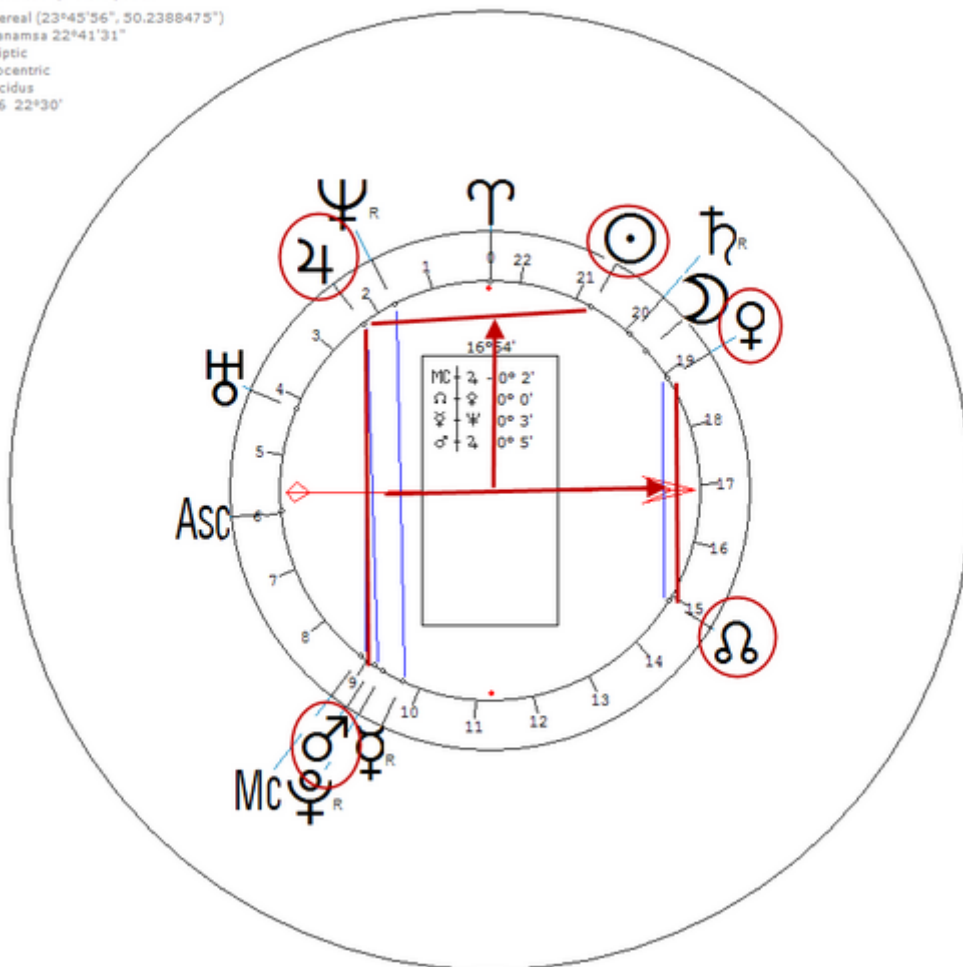

American journalist. Sexuality : Bi-Sexual

https://www.astro.com/astro-databank/Smith,_Liz

Harmonic 16

She has ♀/♏ = ♂/♈ = ☉/♈

Smith, Liz
2 February 1923 Fri 23:55 (GMT-6) 32°43'31"N 97°19'14"W
Fort Worth, Texas, USA
Sidereal (23°45'56", 50.2388475")
Ayanamsa 22°41'31"
Ecliptic
Geocentric
Placidus
H16 22°30'