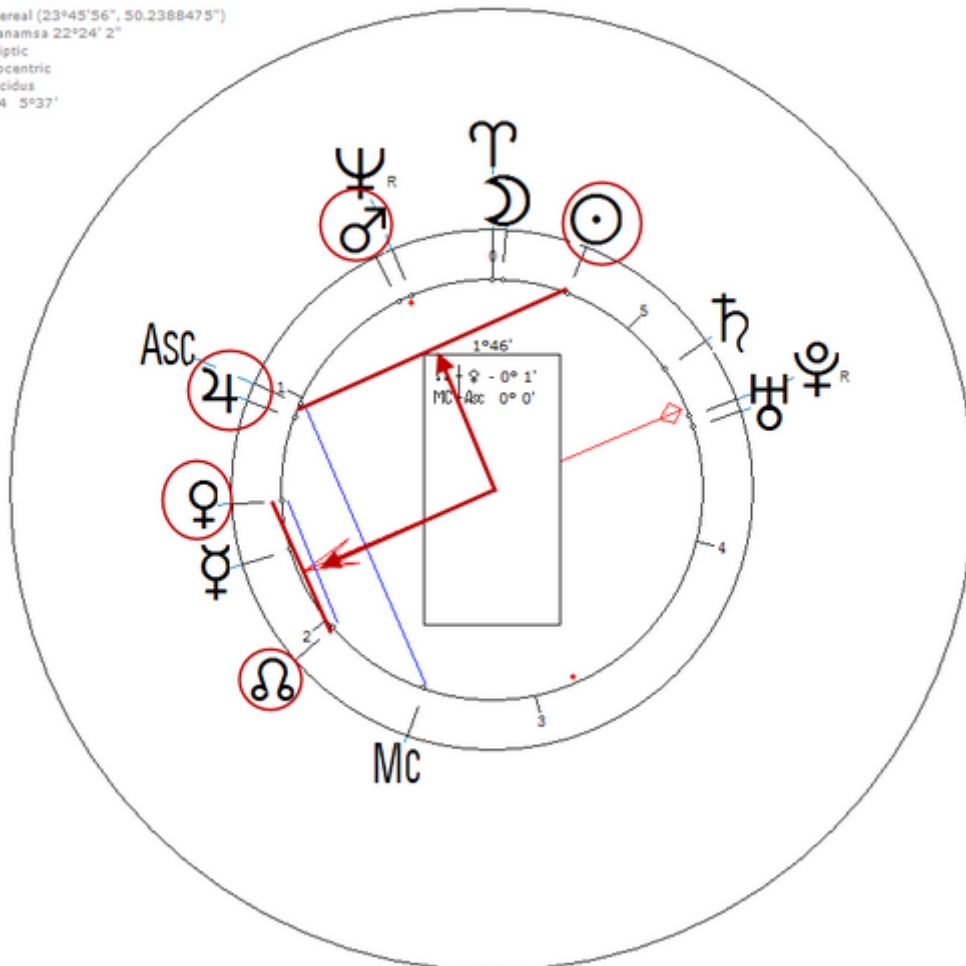

Mead, Margaret

16 December 1901 at 09:00 (= 09:00 AM)Philadelphia, Pennsylvania, 39n57,
75w10

American cultural anthropologist. Sexuality : Bi-Sexual

<https://www.astro.com/astro-databank/Mead,_Margaret>

Harmonic 64

She has ☉/♈ = ♀ /♏ = ♂

Mead, Margaret
16 December 1901 Mon 9:00 (GMT-5) 39°57'08"N 75°09'51"W
Philadelphia, Pennsylvania, USA
Sidereal (23°45'56", 50.2388475")
Ayanamsa 22°24' 2"
Ecliptic
Geocentric
Placidus
H64 5°37'