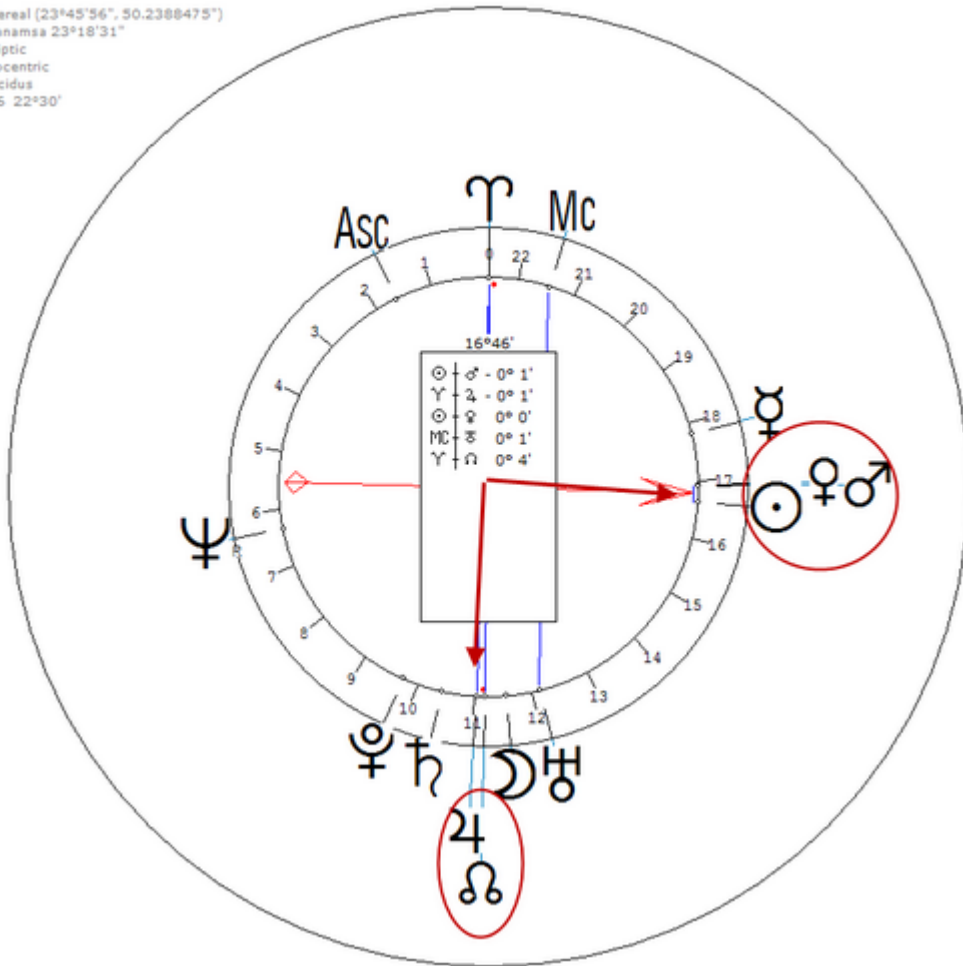

Harmonic 16

She has ☉/♀ = ☉/♂ = 4/♋ Bi-Sexual

Shimizu, Jenny
16 June 1967 Fri 11:52 (GMT-7) 37n20 121w54
San Jose, California, USA
Sidereal (23°45'56", 50.2388475")
Ayanamsa 23°18'31"
Ecliptic
Geocentric
Placidus
H16 22°30'