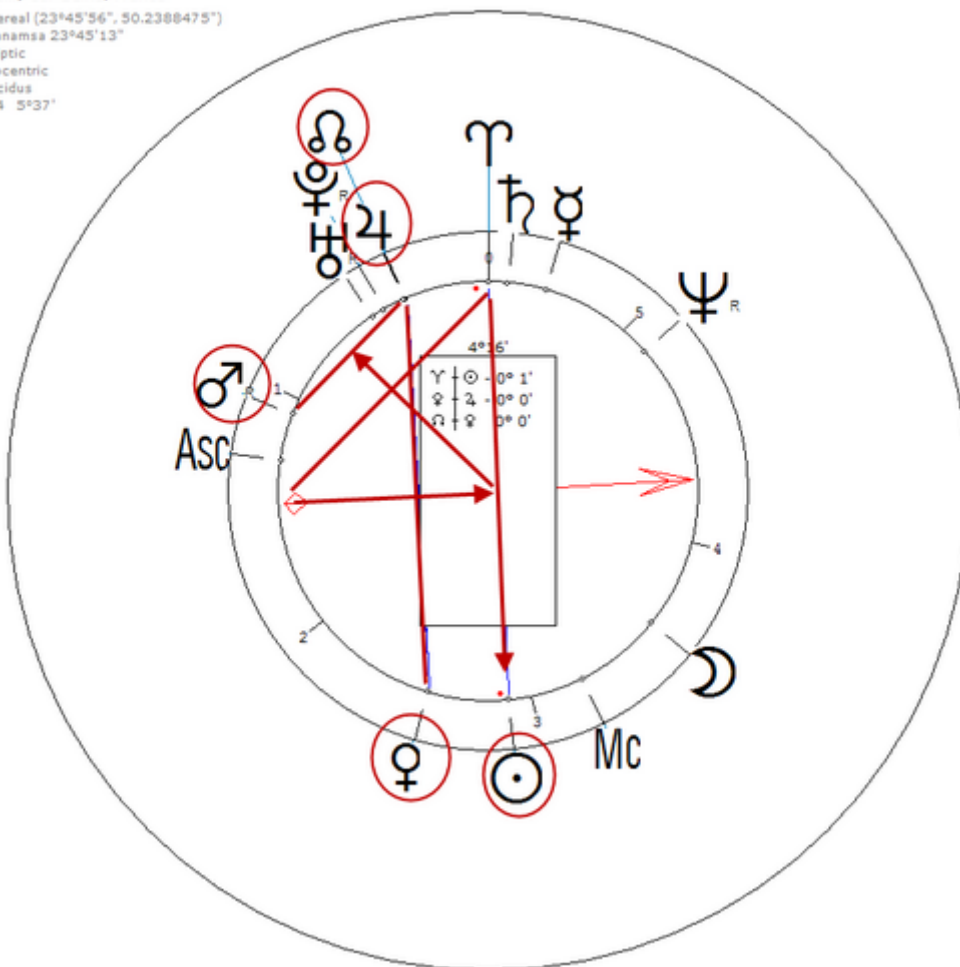

French-American actress and model. Sexuality : Bi-Sexual

https://www.astro.com/astro-databank/Depp,_Lily-Rose

Harmonic 64

She has ♀/♌ = ♀/♈ = ♂/♌ = ♃/♌ = ☉

Depp, Lily-Rose
27 May 1999 Thu 20:25 (GMT+2) 48n53 2e16
Neully sur Seine, France
Sidereal (23°45'56", 50.2388475")
Ayanamsa 23°45'13"
Ecliptic
Geocentric
Placidus
H64 5°37'