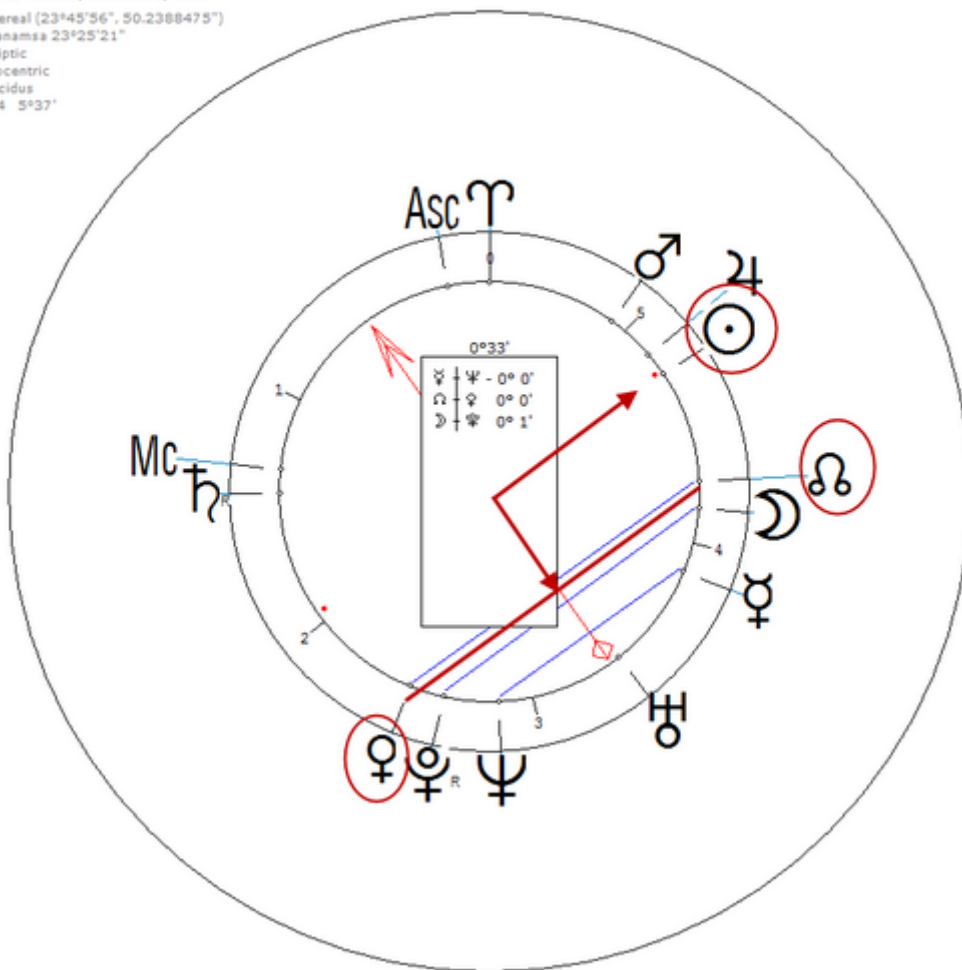

Gilbert, Sara

29 January 1975 at 15:07 (= 3:07 PM)Santa Monica, California, 34n01, 118w29

American actress. Sexuality : Lesbian

<https://www.astro.com/astro-databank/Gilbert,_Sara>

Harmonic 64

She has ♀/♁ = ☉

Gilbert, Sara
29 January 1975 Wed 15:07:11 (GMT-8) 34n01 118w29
Santa Monica, California, USA
Sidereal (23°45'56", 50.2388475")
Ayanamsa 23°25'21"
Ecliptic
Geocentric
Placidus
H64 5°37'