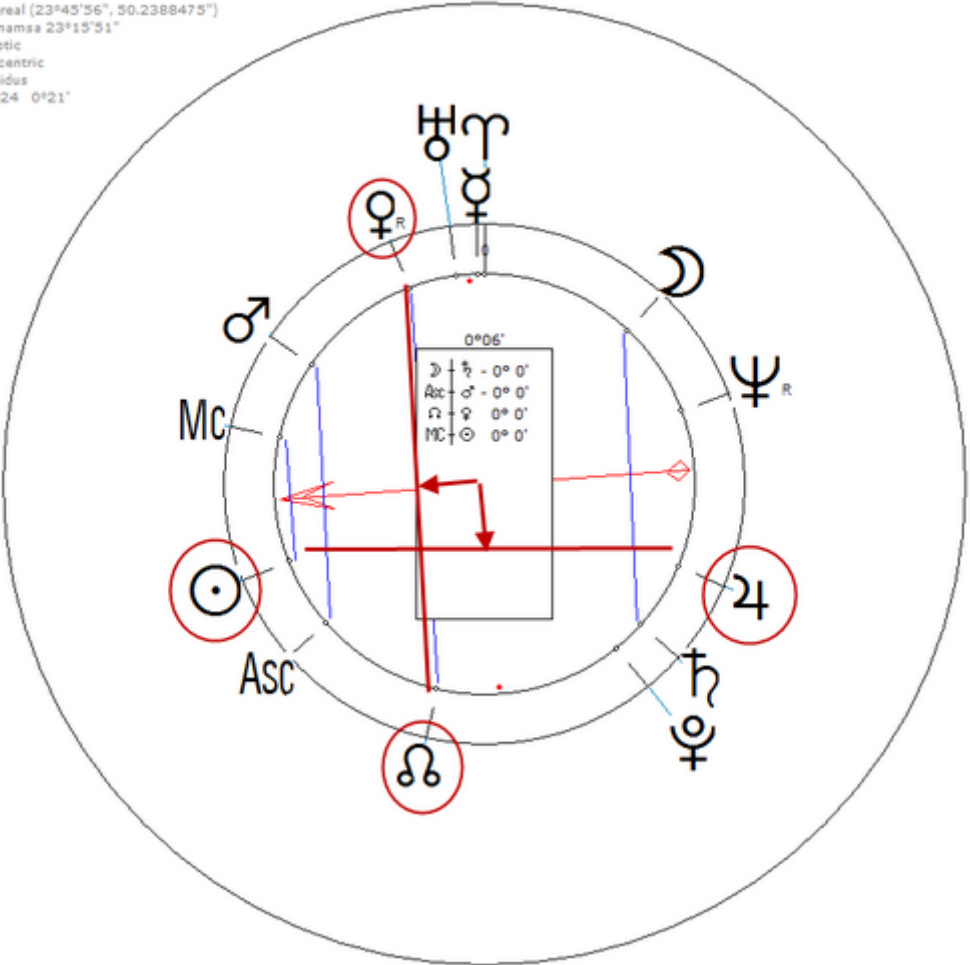

Cholodenko, Lisa

5 June 1964 at 19:20 (= 7:20 PM)Van Nuys, California, 34n11, 118w27

American openly-lesbian film maker.

https://www.astro.com/astro-databank/Cholodenko,_Lisa

Harmonic 1024

She has ♀/♋=☉/♌

Cholodenko, Lisa
 5 June 1964 Fri 19:20 (GMT-7) 34°11'13"N 118°26'53"W
 Van Nuys, California, USA
 Sidereal (23°45'56", 50.2388475")
 Ayanamsa 23°15'51"
 Ecliptic
 Geocentric
 Placidus
 H1024 0°21'