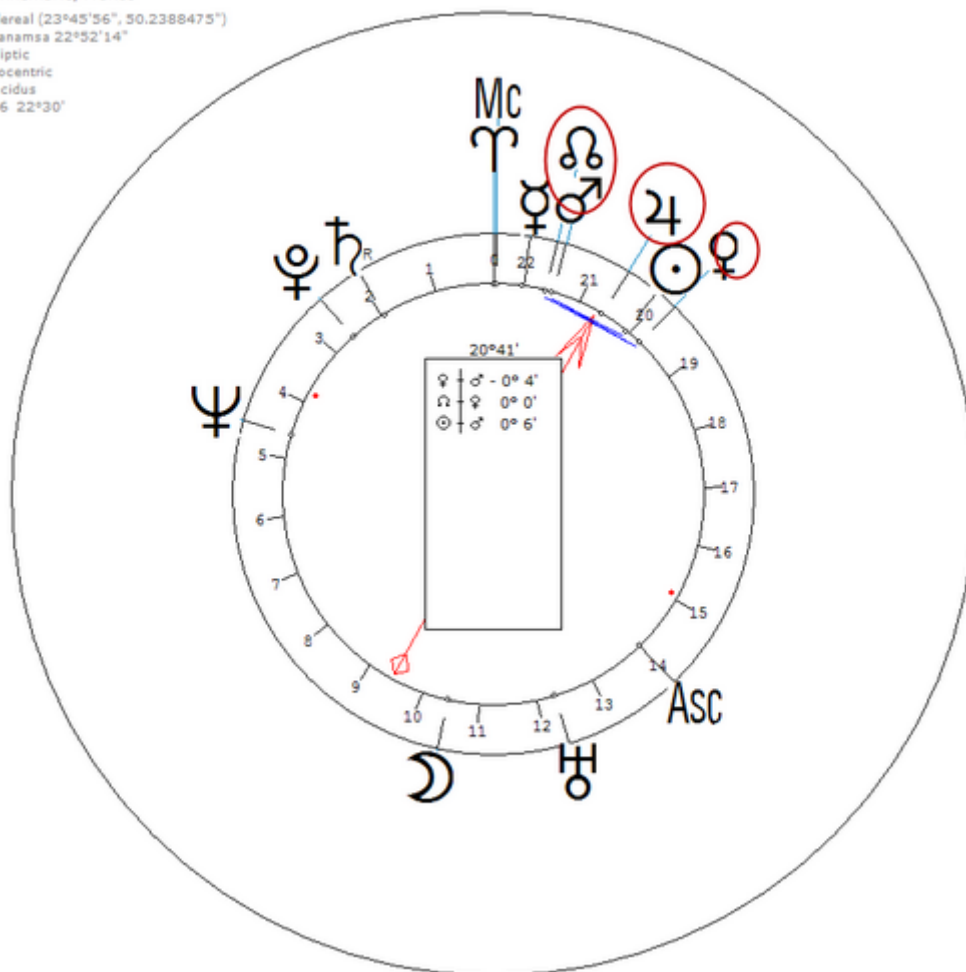

French author.Sexuality : Lesbian

https://www.astro.com/astro-databank/Wittig,_Monique

Harmonic 16

She has ♀/♁ = 4

Wittig, Monique
13 July 1935 Sat 20:00 (GMT+1) 47n38 7e08
Dannemarie, France
Sidereal (23°45'56", 30.2388475")
Ayanamsa 22°52'14"
Ecliptic
Geocentric
Placidus
H16 22°30'