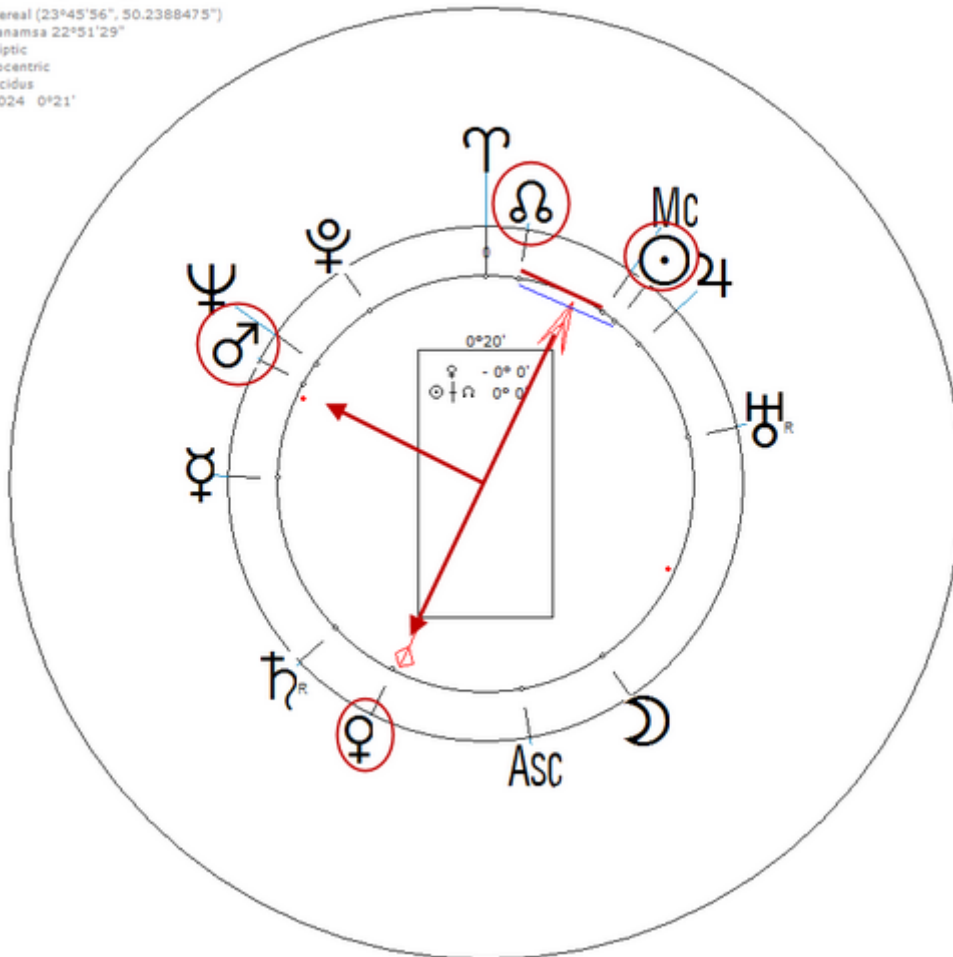

14 September 1934 at 19:40 (= 7:40 PM)St.Paul, Minnesota, 44n57, 93w06

American writer.Sexuality : Bi-Sexual

https://www.astro.com/astro-databank/Millett,_Kate

Harmonic 1024

She has ♂ = ☉/♈

♀ = ☉/♈

Millett, Kate
14 September 1934 Fri 19:40 (GMT-6) 44°56'40"N 93°05'35"W
St Paul MN, Ramsey, USA
Sidereal (23°45'56", 50.2388475")
Ayanamsa 22°51'29"
Ecliptic
Geocentric
Placidus
H1024 0°21'