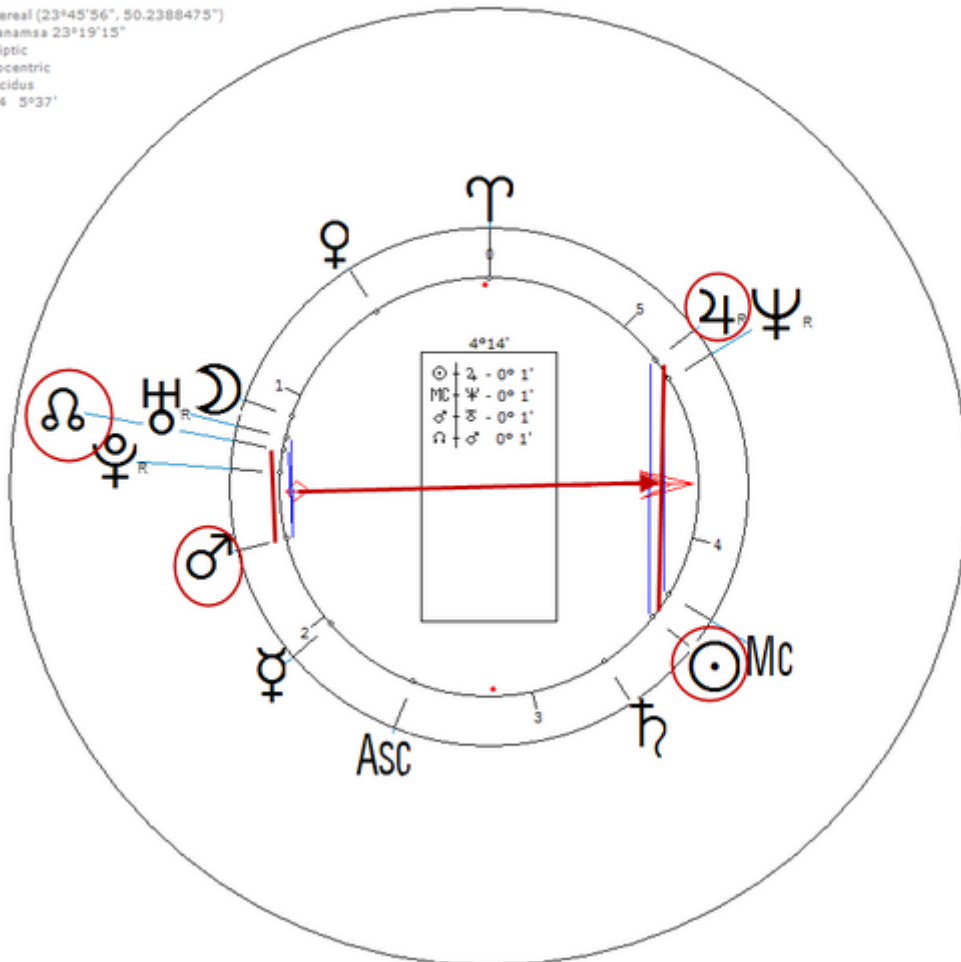

Gonson, Claudia

5 April 1968 at 05:09 (= 05:09 AM)Boston MA, USA, 42n21, 71w03

American musician. Sexuality : Bi-Sexual

<https://www.astro.com/astro-databank/Gonson,_Claudia>

Harmonic 64

She has $\♂/\♁ = \odot/♃$

$\♀/\♁ = \odot$

Gonson, Claudia
5 April 1968 Fri 5:09 (GMT-5) 42°21'30"N 71°03'37"W
Boston, Massachusetts, USA
Sidereal (23°45'56", 50.2388475")
Ayanamsa 23°19'15"
Ecliptic
Geocentric
Placidus
H64 5°37'