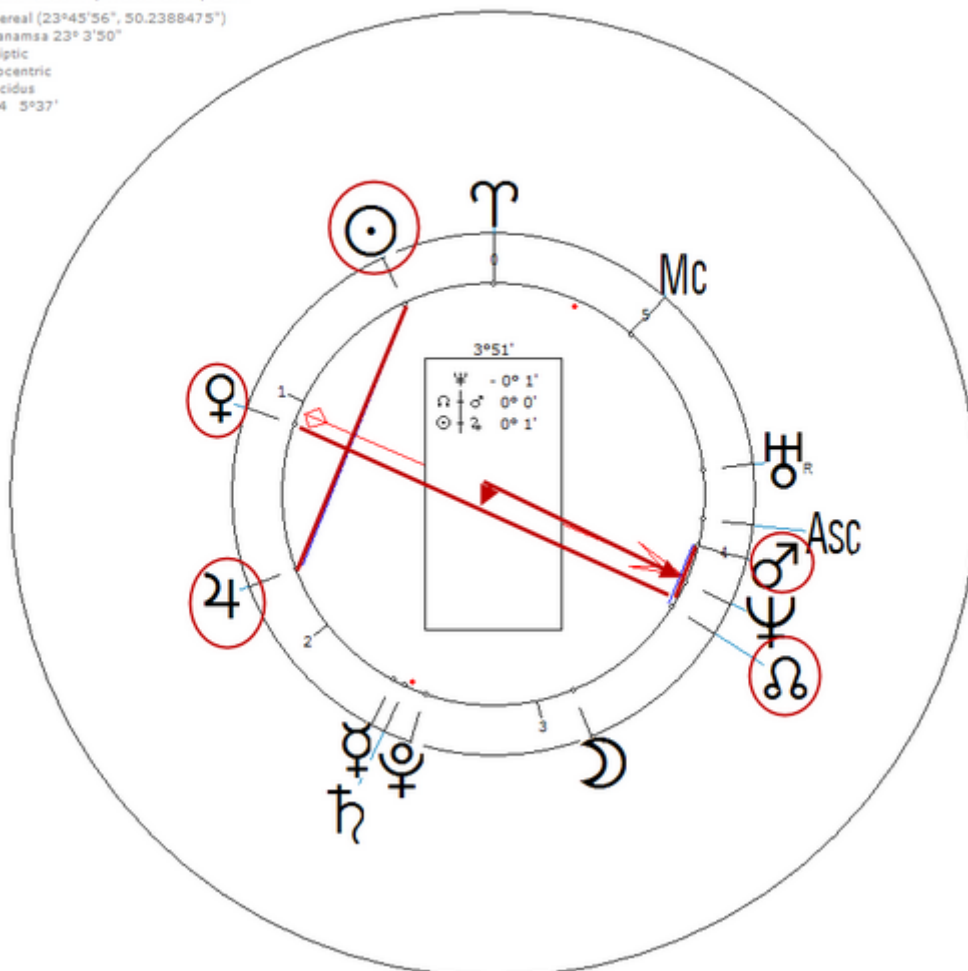

American television personality.

Sexuality : Lesbian

Sexuality : Transsexual M-to-F

https://www.astro.com/astro-databank/Jenner,_Caitlyn

Harmonic 64

She has ♀/♋=♂/♋=☉/♈

Jenner, Caitlyn
28 October 1949 Fri 6:16 (GMT-5) 41°12'15"N 73°43'39"W
Mount Kisco NY, Westchester, USA
Sidereal (23°45'56", 50.2388475")
Ayanamsa 23° 3' 50"
Ecliptic
Geocentric
Placidus
HG4 5°37'