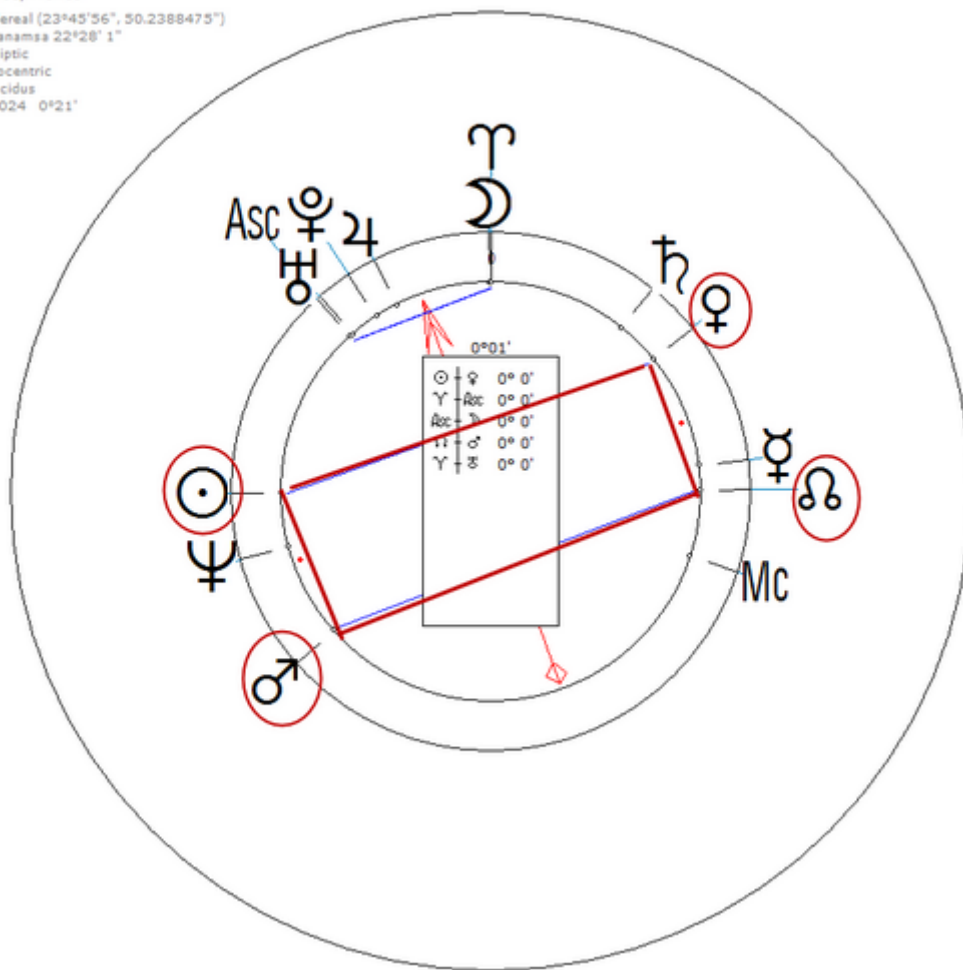

Leduc, Violette

7 April 1907 at 05:00 (= 05:00 AM)Arras, France, 50n17, 2e47

French author. Sexuality : Lesbian

<https://www.astro.com/astro-databank/Leduc,_Violette>

Harmonic 1024

She has ♀/♏=☉/♀=♂/♏=☉/♂ Bi-Sexual

Leduc, Violette
7 April 1907 Sun 5:00 (GMT+0:09) 50n17 2e47
Arras, France
Sidereal (23°45'56", 50.2388473")
Ayanamsa 22°28' 1"
Ecliptic
Geocentric
Placidus
H1024 0°21'