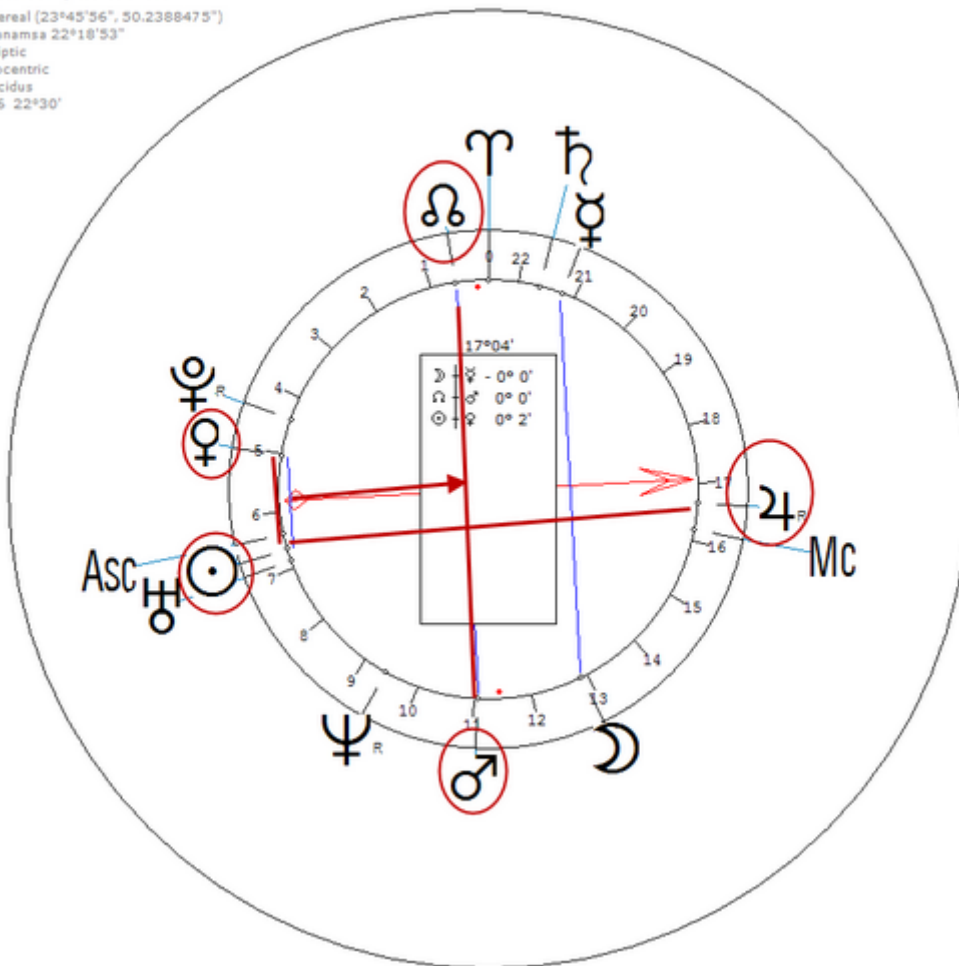

Bosmans, Henriëtte

6 December 1895 at 08:00 (= 08:00 AM)Amsterdam, Netherlands, 52n22, 4e54

Dutch composer. Sexuality : Bi-Sexual

<https://www.astro.com/astro-databank/Bosmans,_Henri%C3%ABtte>

Harmonic 16

She has $\♂/\♁ = \odot/\♀ = \odot/♃$

because she has $\♂/\♁$, is she bisexual.

Bosmans, Henriëtte
6 December 1895 Fri 8:00 (GMT+0:20) 52n22 4e54
Amsterdam, Netherlands
Sidereal (23°45'56", 50.2388475")
Ayanamsa 22°18'53"
Ecliptic
Geocentric
Placidus
H16 22°30'