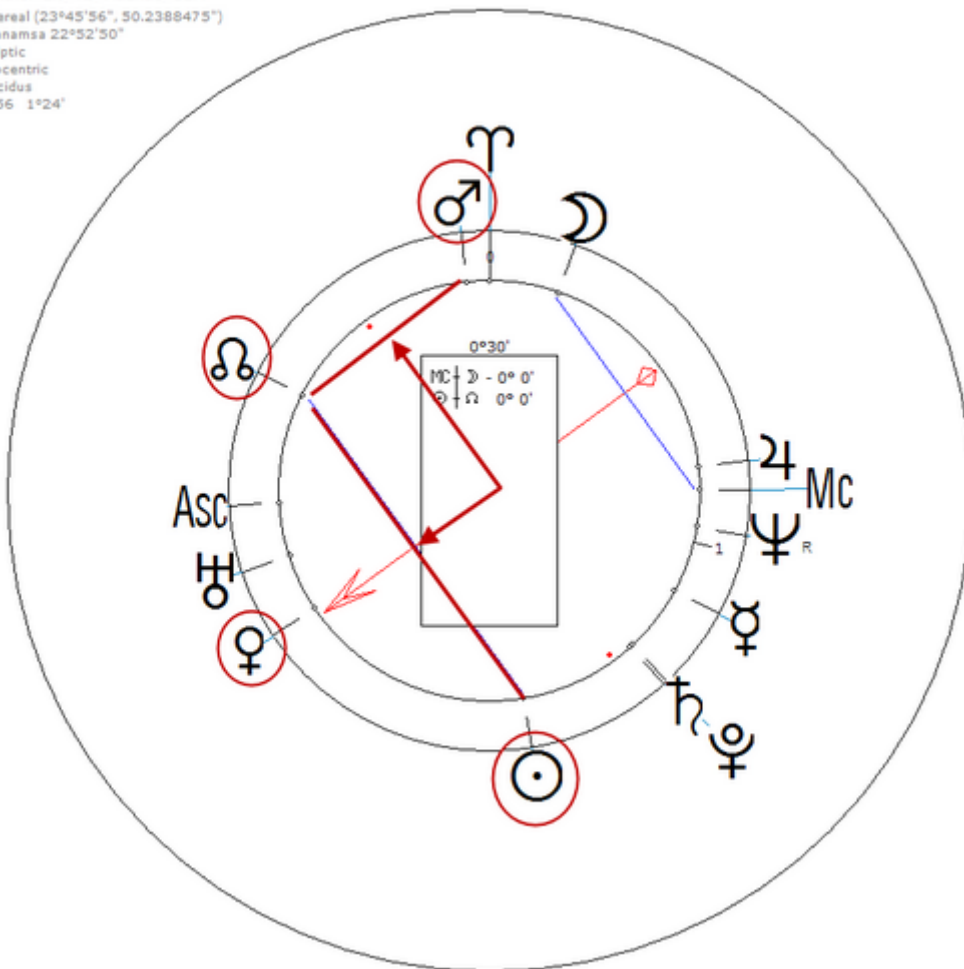

Solanas, Valerie

9 April 1936 at 05:37 (= 05:37 AM)Ventnor City, New Jersey, 39n20, 74w29

American militant lesbian feminist. Sexuality : Bi-Sexual

<https://www.astro.com/astro-databank/Solanas,_Valerie>

Harmonic 256

She has ☉/♋ = ♂/♋ = ♀

Solanas, Valerie
9 April 1936 Thu 5:37 (GMT-5) 39°20'25"N 74°28'40"W
Ventnor City NJ, Atlantic, USA
Sidereal (23°45'56", 50.2388475")
Ayanamsa 22°52'50"
Ecliptic
Geocentric
Placidus
H256 1°24'