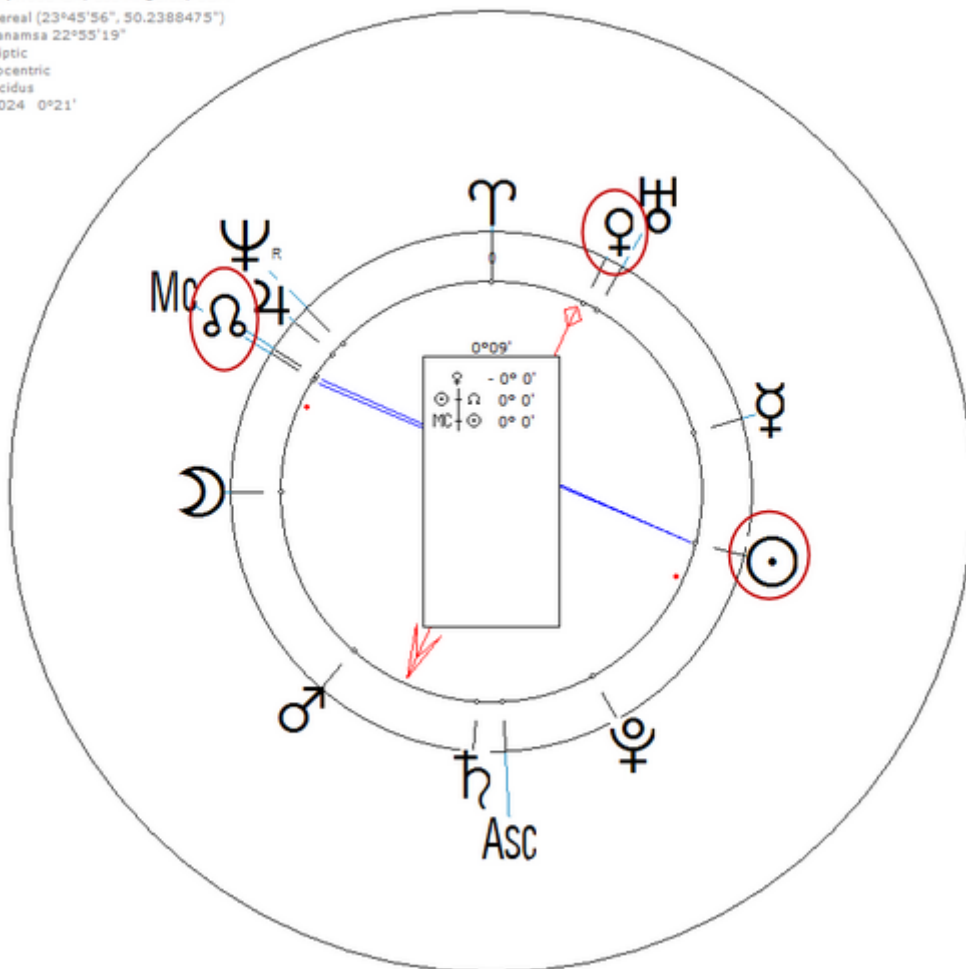

Hammer, Barbara

15 May 1939 at 12:40 (= 12:40 PM)Hollywood, California, 34n06, 118w20

American feminist filmmaker.Sexuality : Lesbian

<https://www.astro.com/astro-databank/Hammer,_Barbara>

Harmonic 1024

She has ☉/♁ = ♀

Hammer, Barbara
15 May 1939 Mon 12:40 (GMT-8) 34°05'54"N 118°19'33"W
Hollywood CA, Los Angeles, USA
Sidereal (23°45'56", 50.2388475")
Ayanamsa 22°55'19"
Ecliptic
Geocentric
Placidus
H1024 0°21'