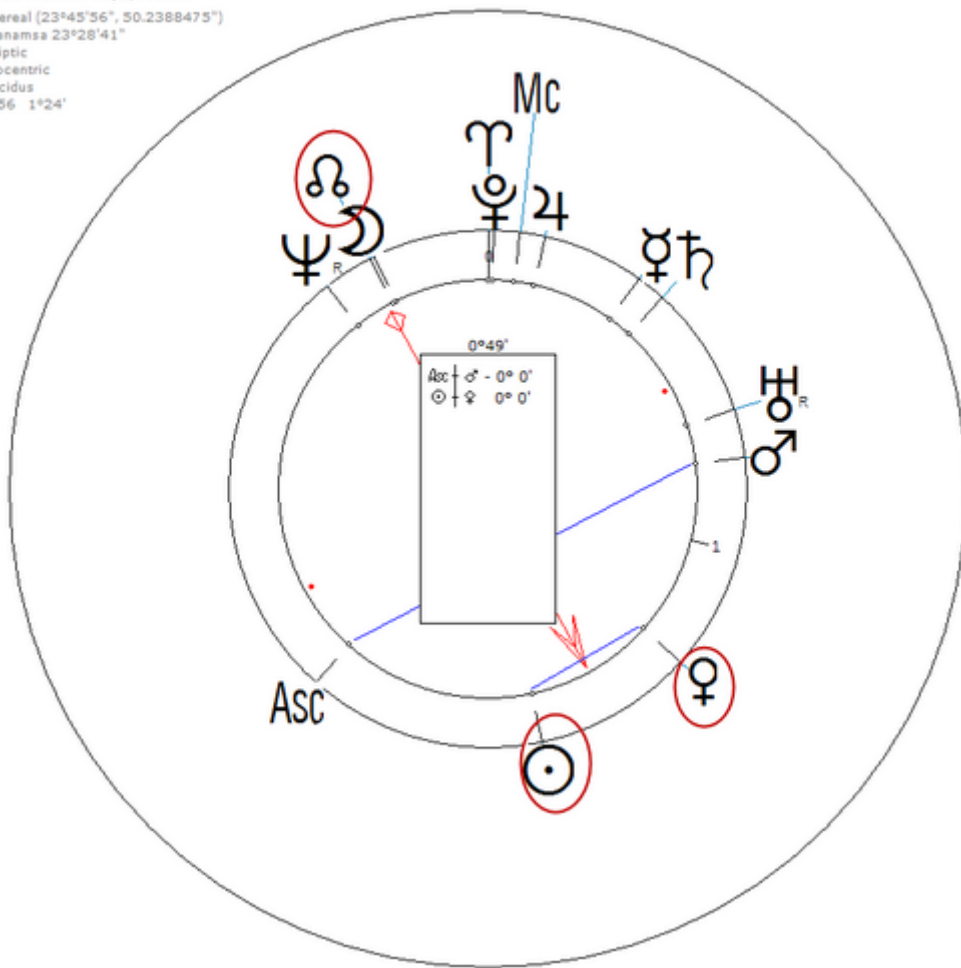

Mauresmo, Amélie

5 July 1979 at 16:30 (= 4:30 PM)St.Germain en Laye, France, 48n54, 2e05

French tennis pro.Sexuality : Lesbian

<https://www.astro.com/astro-databank/Mauresmo,_Am%C3%A9lie>

Harmonic 256

She has ☉/♀ = ♁

Mauresmo, Amélie
5 July 1979 Thu 16:30 (GMT+2) 48n54 2e05
St.Germain en Laye, France
Sidereal (23°45'56", 50.2388475")
Ayanamsa 23°28'41"
Ecliptic
Geocentric
Placidus
H256 1°24'