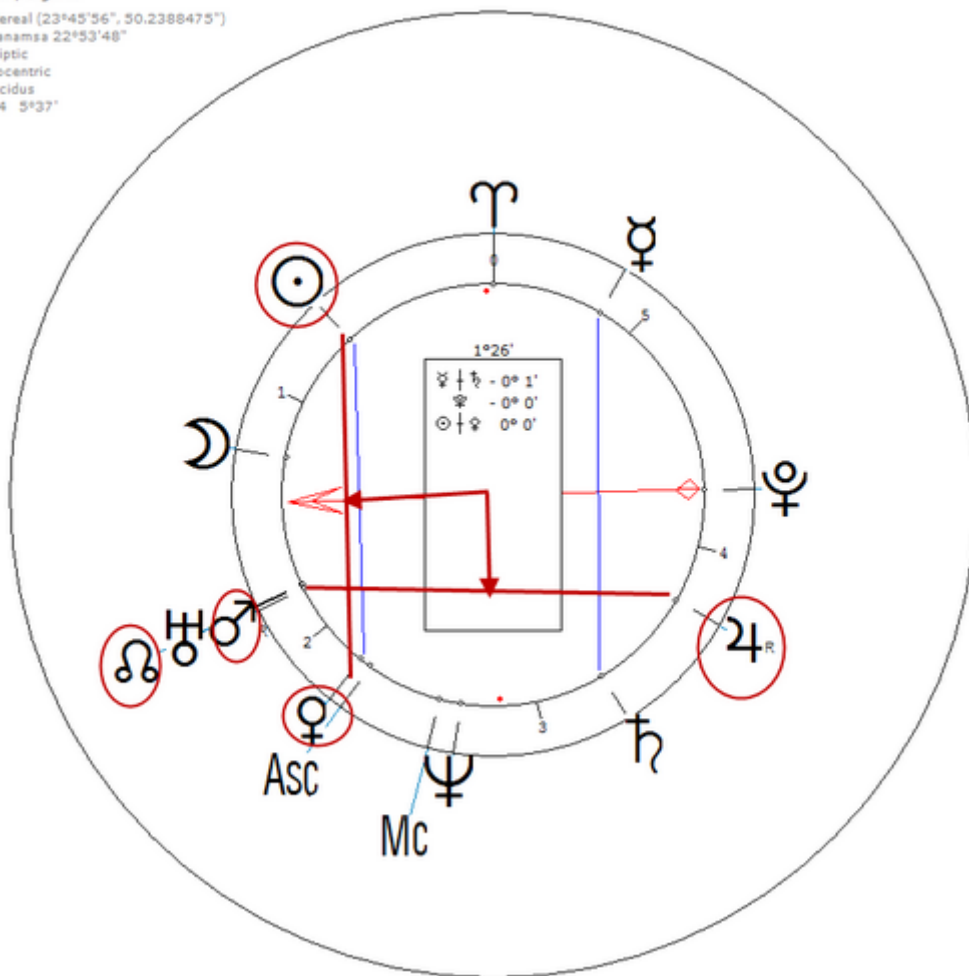

Cixous, Hélène

5 June 1937 at 07:00 (= 07:00 AM)Oran, Algeria, 35n43, 0w43

French feminist writer, poet, playwright, philosopher, literary critic and rhetorician. Sexuality : Bi-Sexual

<https://www.astro.com/astro-databank/Cixous,_H%C3%A9l%C3%A8ne>

Harmonic 64

She has $\odot/\text{♀} = \text{♂}/\text{♃} = \text{♃}/\text{♁}$

because she has $\text{♂}/\text{♃}$, is she bisexual. Without that, she would be lesbian.

Cixous, Hélène
5 June 1937 Sat 7:00 (GMT) 35n43 0w43
Oran, Algeria
Sidereal (23°45'56", 50.2388475")
Ayanamsa 22°53'48"
Ecliptic
Geocentric
Placidus
H64 5°37'