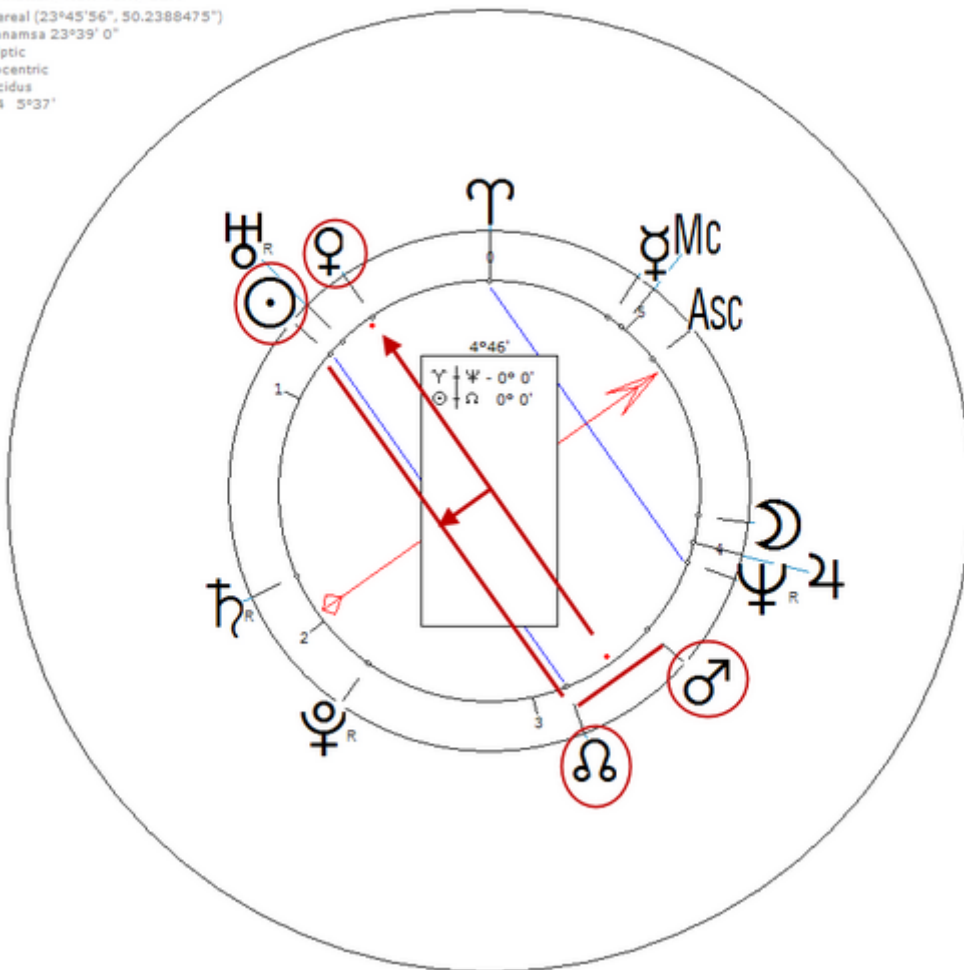

She has ☉/♋ = ♂/♋ = ♀ (Bi-Sexual)

♃/♋ = ♂ = ☉

Banks, Azealia
31 May 1991 Fri 4:49 (GMT-4) 40n46 73w59
Manhattan, New York, USA
Sidereal (23°45'56", 50.2388475")
Ayanamsa 23°39' 0"
Ecliptic
Geocentric
Placidus
H64 5°37'