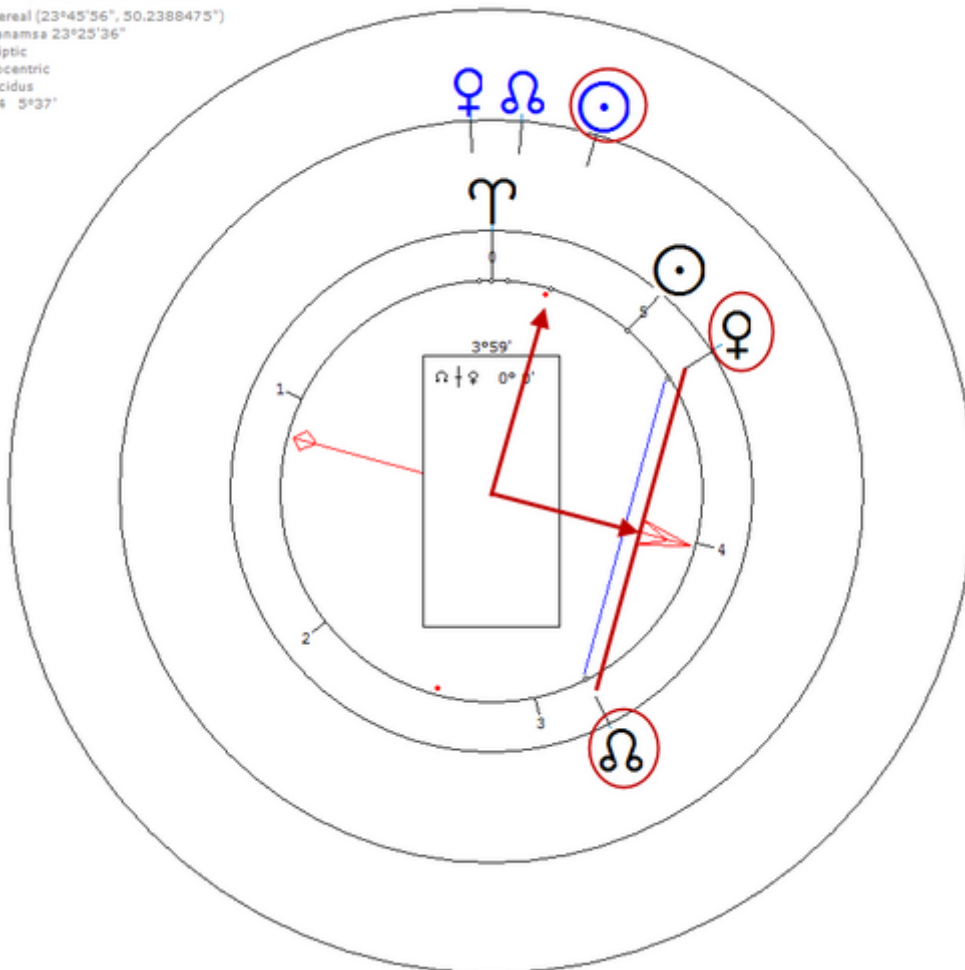

If we e.g. compare Angelina Jolie (lover relationship) with Jenny Shimizu :

Jenny ☉ = Angelina ♀ / ♋

Jenny ♋ = ☉ / ♀ = Angelina ☉ / ♋

Jolie, Angelina
4 June 1975 Wed 9:09 (GMT-7) 34n03 118w15
Los Angeles, California, USA
Sidereal (23°45'56", 50.2388475")
Ayanamsa 23°25'36"
Ecliptic
Geocentric
Placidus
H64 5°37'

It can also be one way ♀ / ♋ = ♃ or another ♀ / ♋ = ☉ / ♃

Of course, that can be the planet changing places, e.g. like this :

☉ / ♋ = ♀ / ♃

The main thing is that the three ☉, ♀, ♋; ♃, ♀, ♋ or four planets

☉, ♀, ♃, ♋ form a planetary pictures.

If mars comes to this planetary picture then the woman is bisexual.

☉ / ♋ = ♀ / ♃ = ♂

♀ / ♋ = ☉ has many other meanings.

For example ; women's (♀) club (♋), charity (♀) club (♋) , art (♀) club (♋), music (♀) team (♋) and so on.