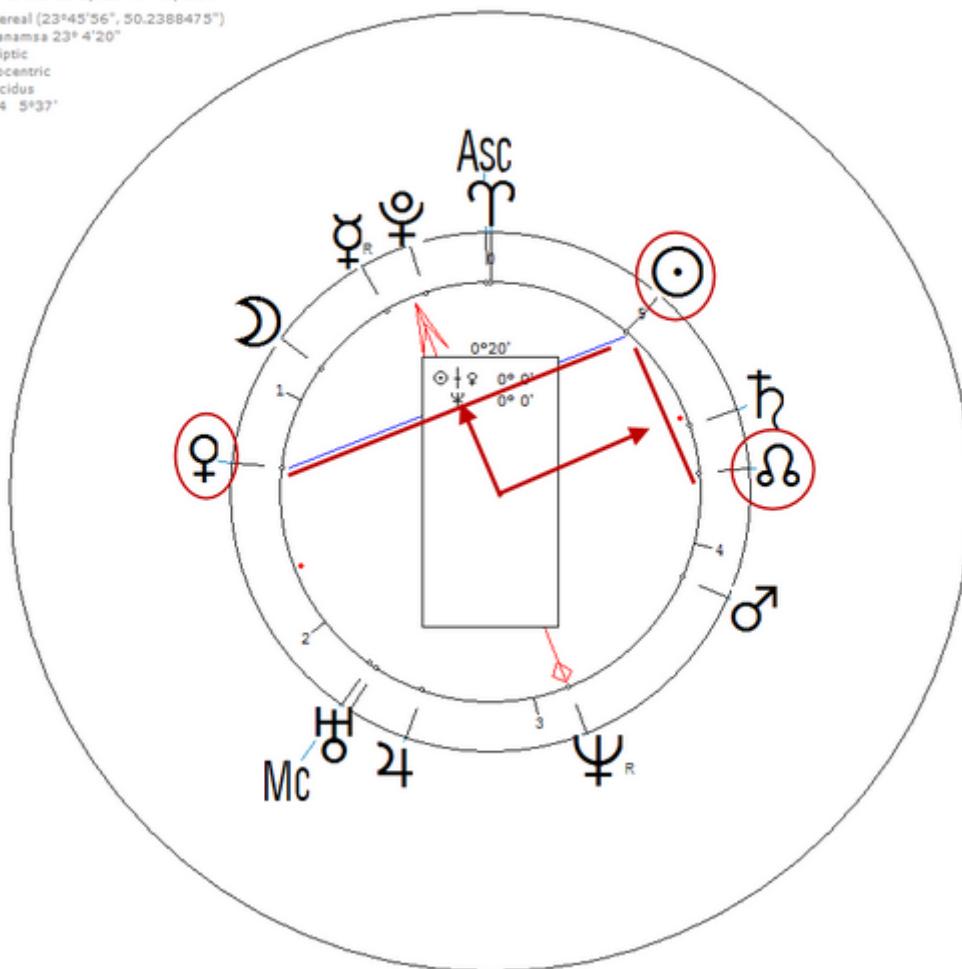

Soltysik, Pat

17 May 1950 at 09:30 (= 09:30 AM)Santa Barbara, California, 34n25, 119w42

American revolutionary.Sexuality : Lesbian

<https://www.astro.com/astro-databank/Soltysik,_Pat>

Harmonic 64

She has ☉/♀ = ♀/♋

Soltysik, Pat
17 May 1950 Wed 9:30 (GMT-7) 34n25 119w42
Santa Barbara, California, USA
Sidereal (23°45'56", 50.2388475")
Ayanamsa 23° 4'20"
Ecliptic
Geocentric
Placidus
H64 5°37'