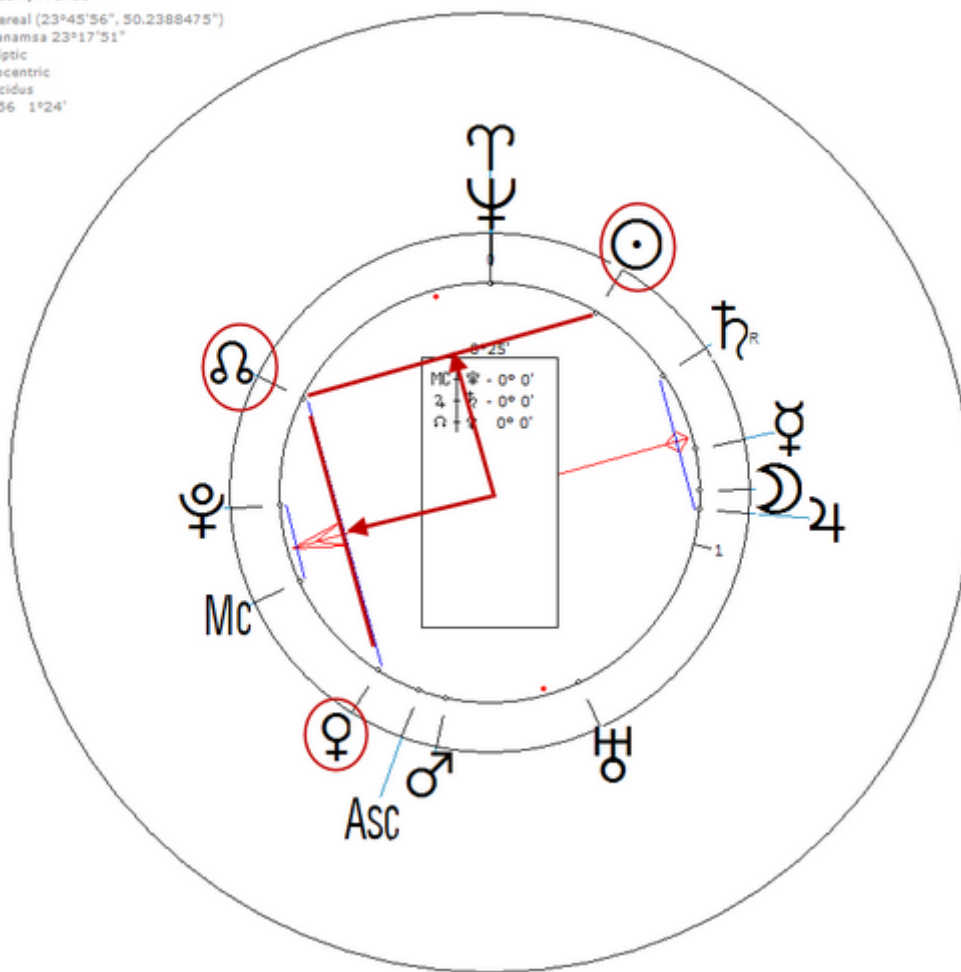

Demongeot, Isabelle

18 September 1966 at 11:17 (= 11:17 AM)Gassin, France, 43n13, 6e35

French tennis player. Sexuality : Lesbian

<https://www.astro.com/astro-databank/Demongeot,_Isabelle>

Harmonic 256

She has ♀/♁ = ☉/♁

Demongeot, Isabelle
18 September 1966 Sun 11:17 (GMT+1) 43n13 6e35
Gassin, France
Sidereal (23°45'56", 50.2388475")
Ayanamsa 23°17'51"
Ecliptic
Geocentric
Placidus
H256 1°24'