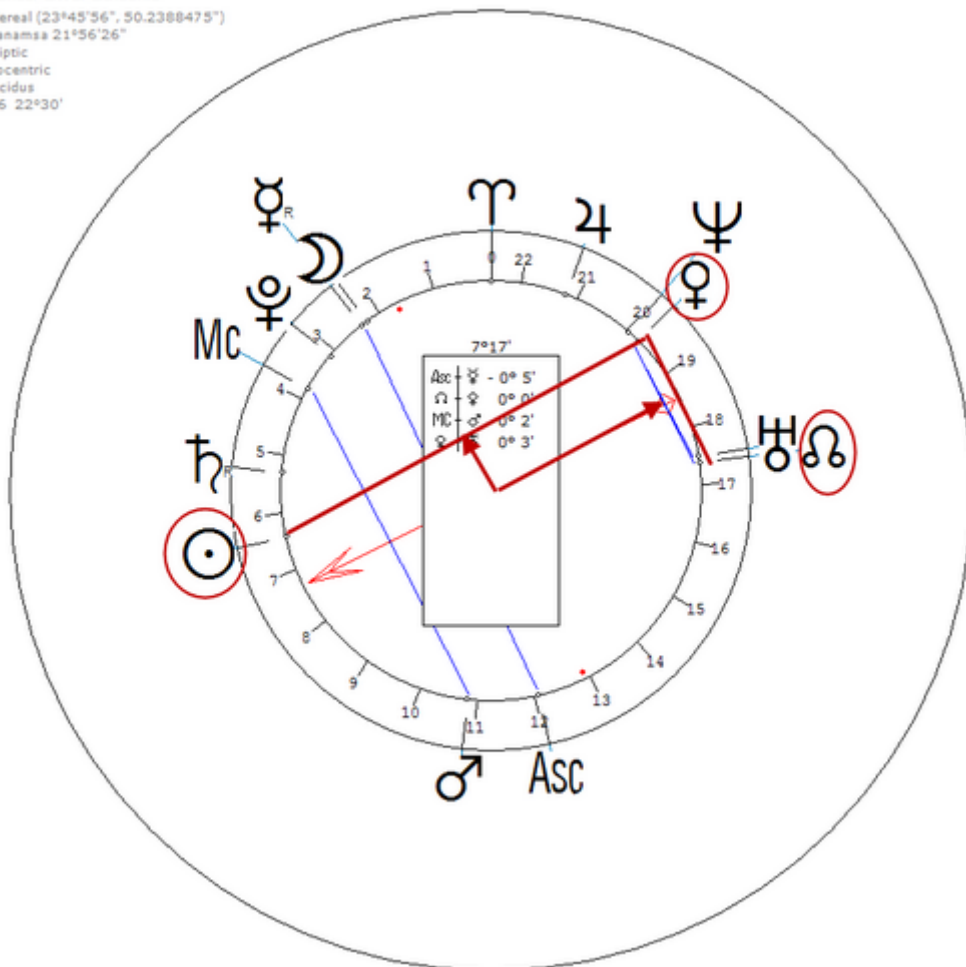

Lithuanian-American anarchist.Sexuality : Lesbian

https://www.astro.com/astro-databank/Goldman,_Emma

Harmonic 16

She has ☉/♀ = ♀/♁

Goldman, Emma
27 June 1869 Sun 15:00 (GMT+1:35:36) 54n54 23e54
Kaunas, Litva, Lithuania
Sidereal (23°45'56", 50.2388475")
Ayanamsa 21°56'26"
Ecliptic
Geocentric
Placidus
H16 22°30'