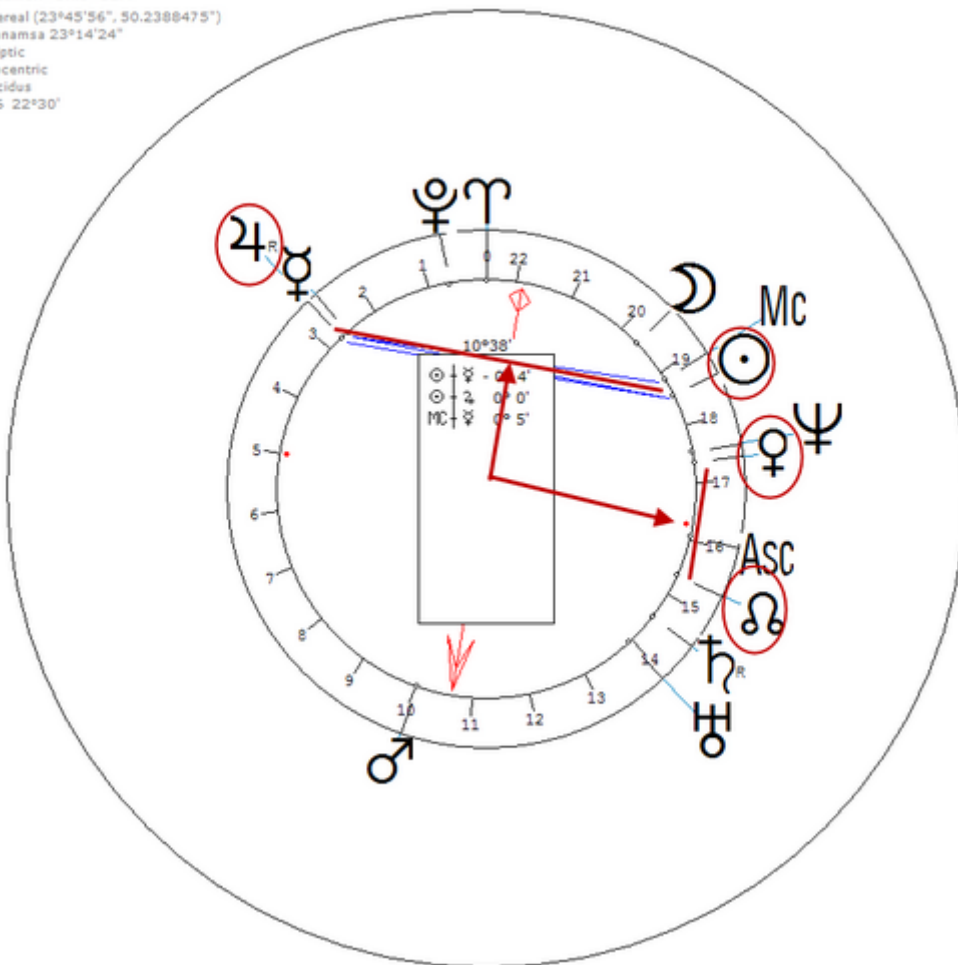

4 August 1962 Massillon, Ohio, 40n48, 81w31

American politician. Sexuality : Lesbian

https://www.astro.com/astro-databank/Lightfoot,_Lori

Harmonic 16

She has ♀/♋=☉/♉

Lightfoot, Lori
4 August 1962 Sat 12:00 (GMT-4) 40°47'48"N 81°31'18"W
Massillon, Ohio, USA
Sidereal (23°45'56", 50.2388475")
Ayanamsa 23°14'24"
Ecliptic
Geocentric
Placidus
H16 22°30'