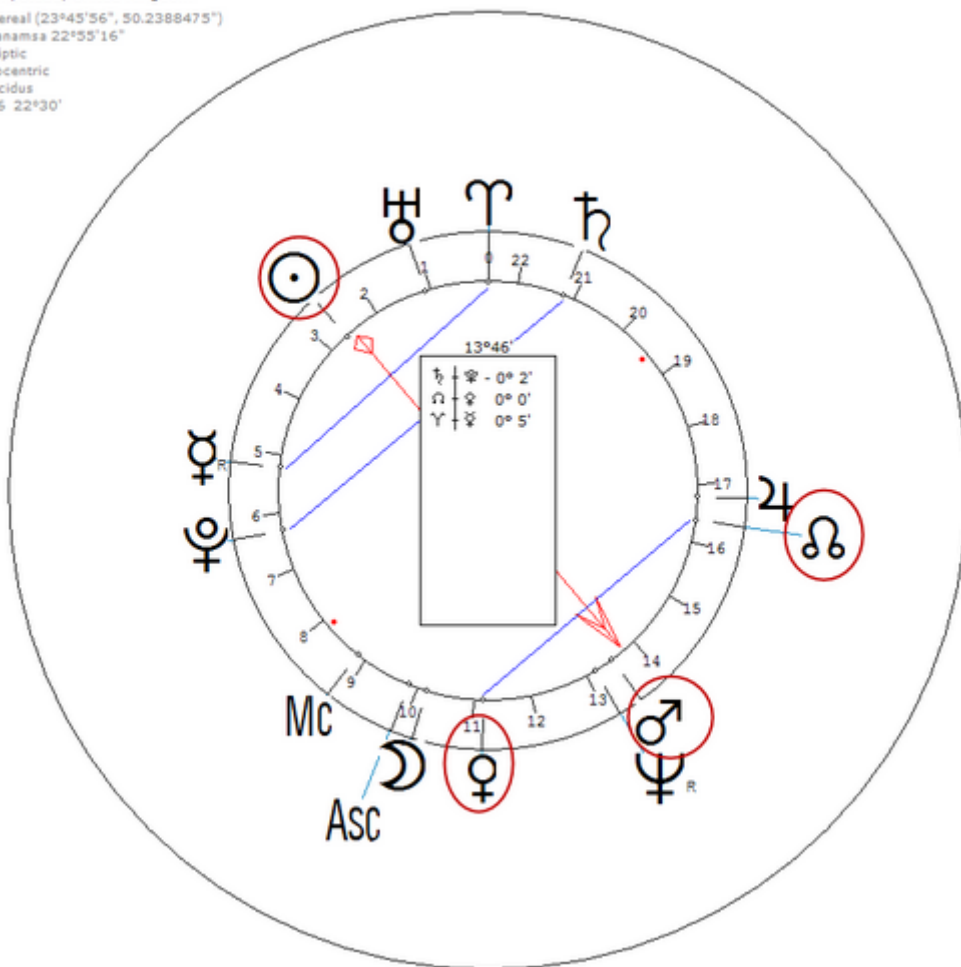

Springfield, Dusty

16 April 1939 Hampstead, England, 51n34, 0w11

English singer. Sexuality : Bi-Sexual

<https://www.astro.com/astro-databank/Springfield,_Dusty>

Harmonic 16

She has ♀ / ♁ = ☉ = ♂

Springfield, Dusty
16 April 1939 Sun 12:00 (GMT+1) 51n33 0w11
Hampstead, United Kingdom
Sidereal (23°45'56", 50.2388475")
Ayanamsa 22°55'16"
Ecliptic
Geocentric
Placidus
H16 22°30'