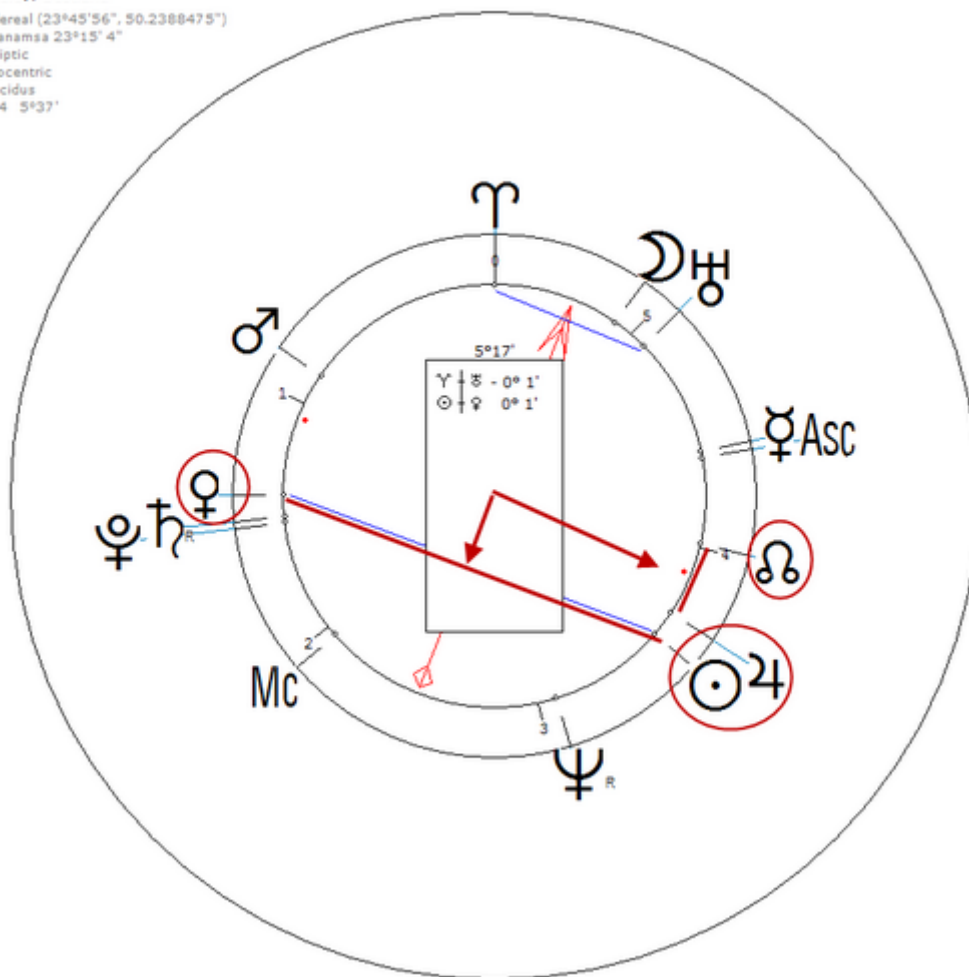

Gallaccio, Anya

20 June 1963 at 19:35 (= 7:35 PM)Paisley, Scotland, 55n50, 4w26

British artist.Sexuality : Lesbian

https://www.astro.com/astro-databank/Gallaccio,_Anya

Harmonic 64

She has ☉/♀ = ♃/♋

Gallaccio, Anya
20 June 1963 Thu 19:35 (GMT+1) 55n50 4w26
Paisley, Scotland
Sidereal (23°45'56", 50.2388475")
Ramanasa 23°15' 4"
Ecliptic
Geocentric
Placidus
H64 5°37'