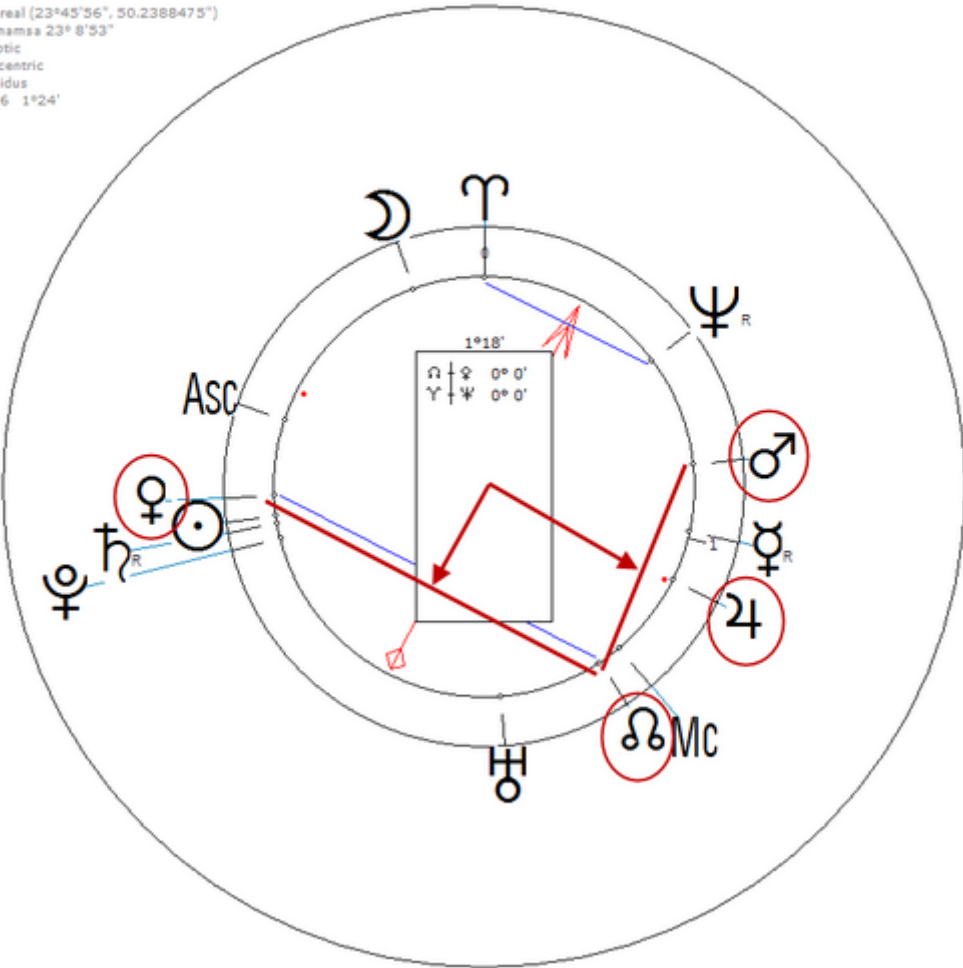

Scottish crime writer. Sexuality : Lesbian

https://www.astro.com/astro-databank/McDermid,_Val

Harmonic 256

She has ♂/♁ = ♀/♁ = ♃ Bi-Sexual

McDermid, Val
 4 June 1955 Sat 4:15 (GMT+1) 56n07 3w10
 Kirkcaldy, Scotland
 Sidereal (23°45'56", 50.2388475")
 Ayanamsa 23° 8'53"
 Ecliptic
 Geocentric
 Placidus
 H256 1°24'