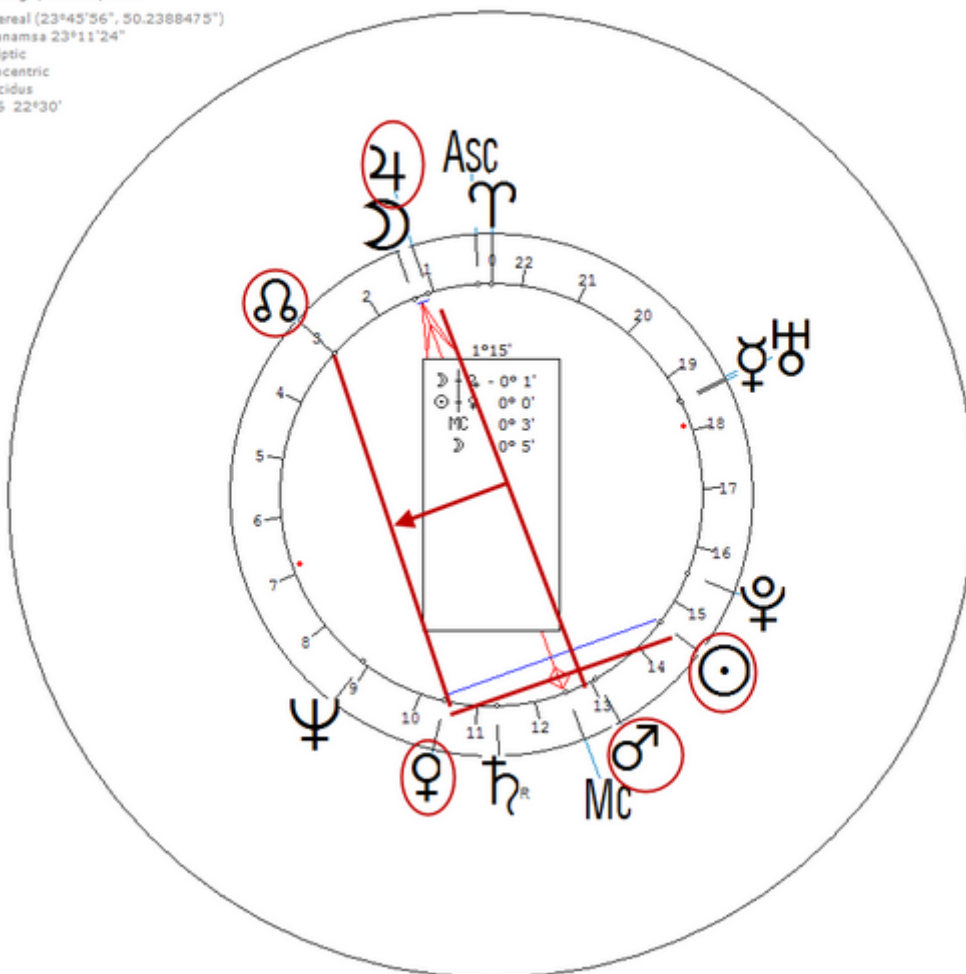

Sell, Ingrid

31 July 1958 at 06:30 (= 06:30 AM)Chicago, Illinois, 41n51, 87w39

American astrologer. Sexuality : Bi-Sexual

<https://www.astro.com/astro-databank/Sell,_Ingrid>

Harmonic 16

She has $\odot/\text{♀} = \text{♀}/\text{♋} = \text{♁}/\text{♈}$

Sell, Ingrid
31 July 1958 Thu 6:30 (GMT-5) 41n51 87w39
Chicago, Illinois, USA
Sidereal (23°45'56", 50.2388475")
Ayanamsa 23°11'24"
Ecliptic
Geocentric
Placidus
H16 22°30'