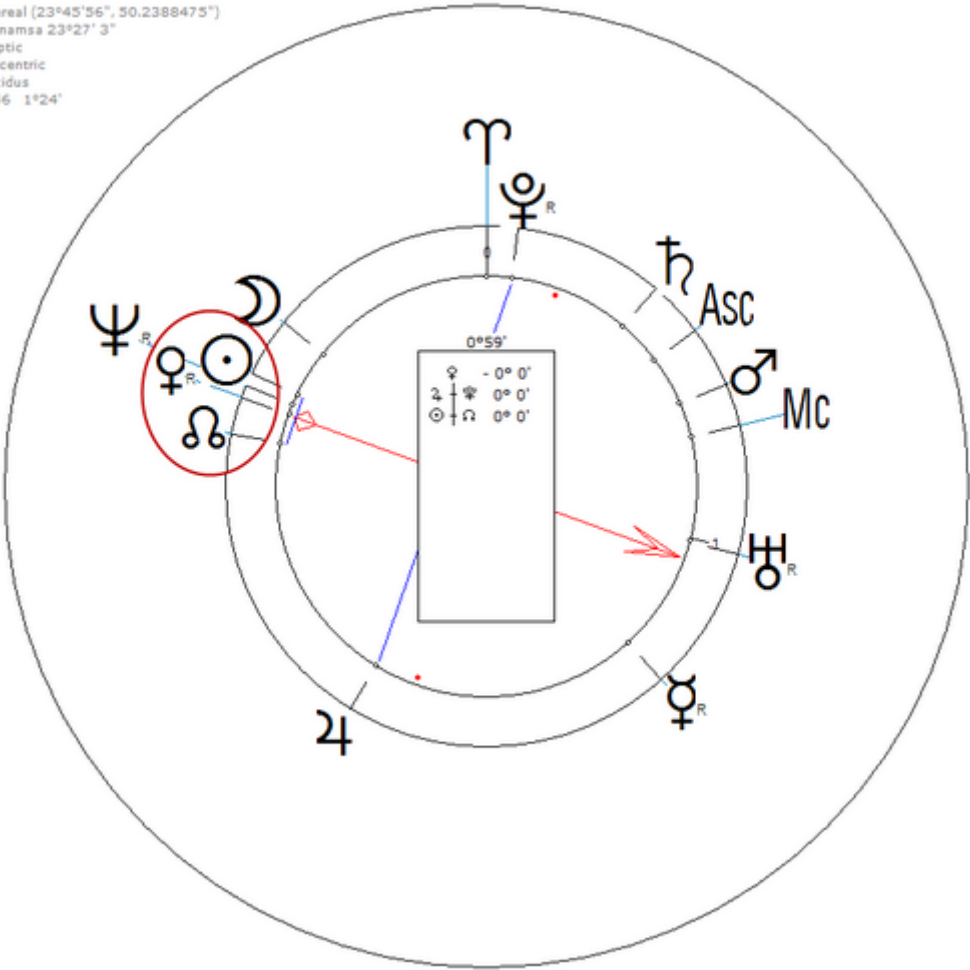

Legler, Casey

26 April 1977 at 19:30 (= 7:30 PM)Fréjus, France, 43n26, 6e44

French artist.Sexuality : Lesbian

<https://www.astro.com/astro-databank/Legler,_Casey>

Harmonic 256

She has ☉/♋ = ♀

Legler, Casey
26 April 1977 Tue 19:30 (GMT+2) 43n26 6e44
Frejus, France
Sidereal (23°45'56", 50.2388475")
Ayanamsa 23°27' 3"
Ecliptic
Geocentric
Placidus
H256 1°24'