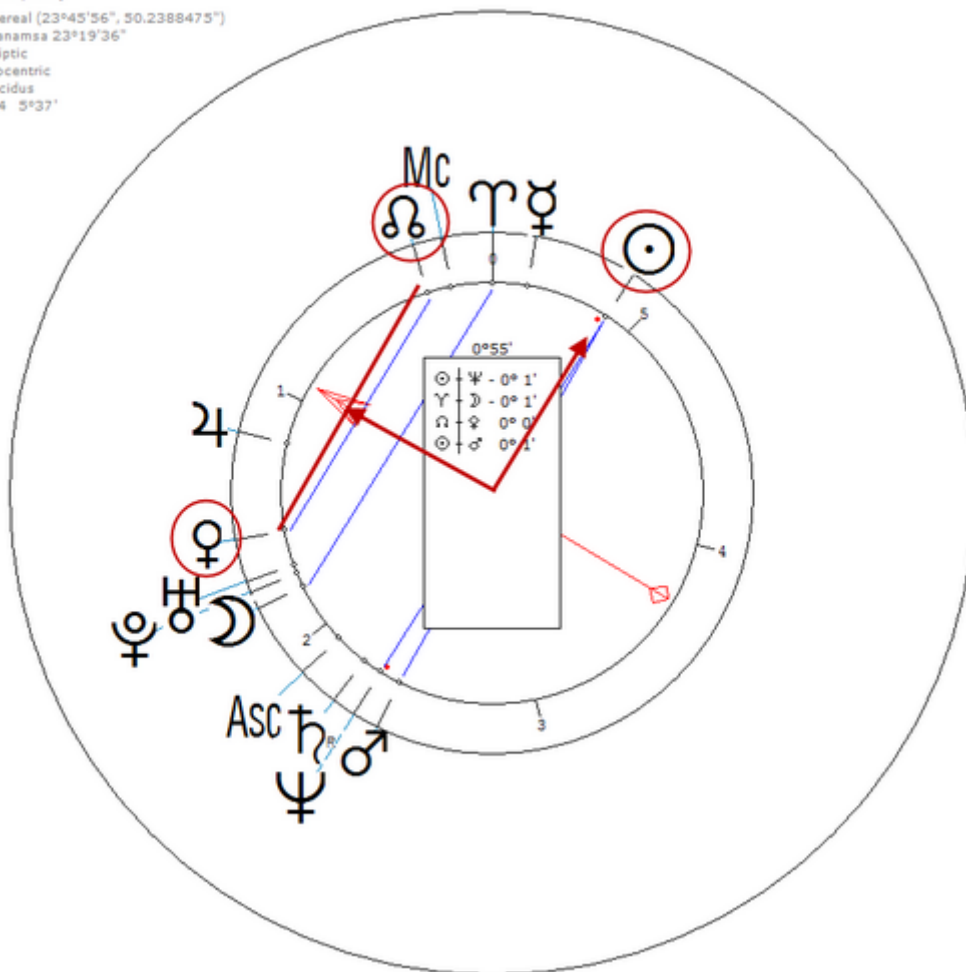

Gregorini, Francesca

7 August 1968 at 21:20 (= 9:20 PM)Rome, Italy, 41n54, 12e29

Italian-American film director. Sexuality : Lesbian

<https://www.astro.com/astro-databank/Gregorini,_Francesca>

Harmonic 64

She has ♀/♁=☉

Gregorini, Francesca
7 August 1968 Wed 21:20 (GMT+2) 41n54 12e29
Rome, Italy
Sidereal (23°45'56", 50.2388475")
Ayanamsa 23°19'36"
Ecliptic
Geocentric
Placidus
H64 5°37'