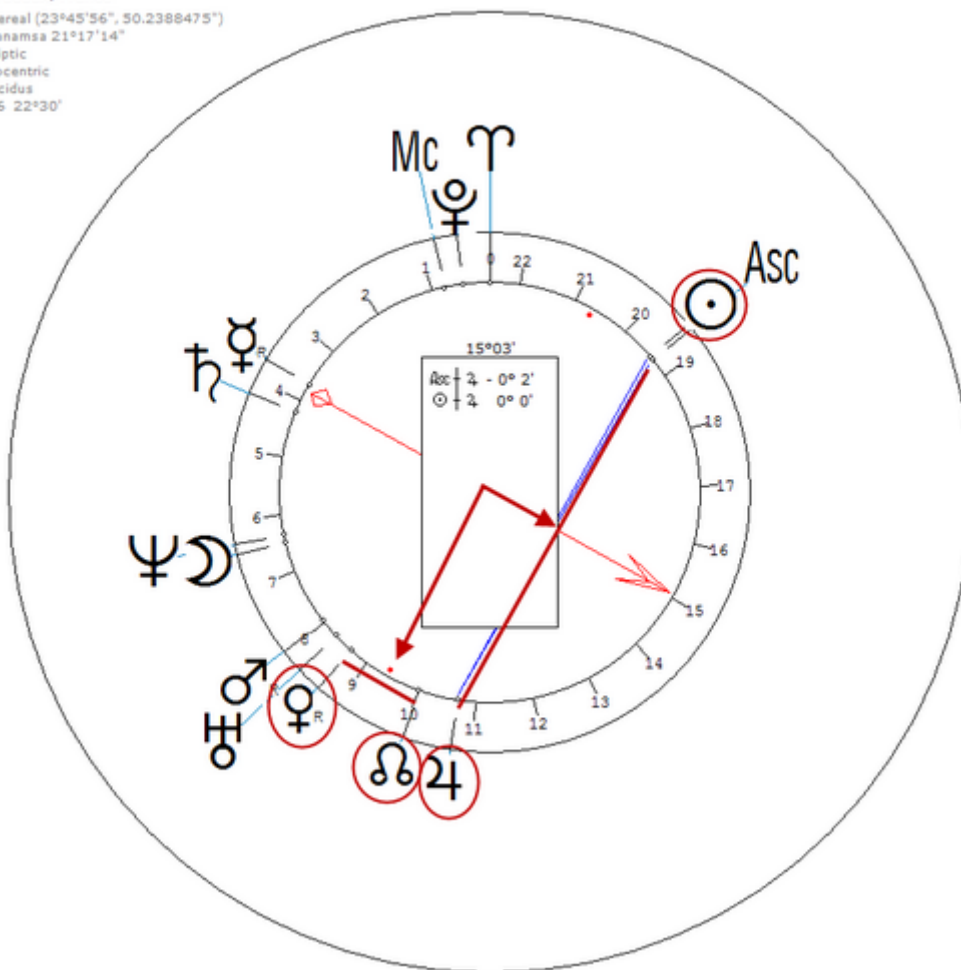

Bonheur, Rosa

16 March 1822 at 20:00 (= 8:00 PM)Bordeaux, France, 44n50, 0w34

French artist famed by 1853 for her paintings of animals.
Sexuality : Lesbian

<https://www.astro.com/astro-databank/Bonheur,_Rosa>

Harmonic 16

She has ♀/♁ = ☉/♃

Bonheur, Rosa
16 March 1822 Sat 20:00 (GMT-0:02:16) 44n50 0w34
Bordeaux, France
Sidereal (23°45'56", 50.2388475")
Ayanamsa 21°17'14"
Ecliptic
Geocentric
Placidus
H16 22°30'