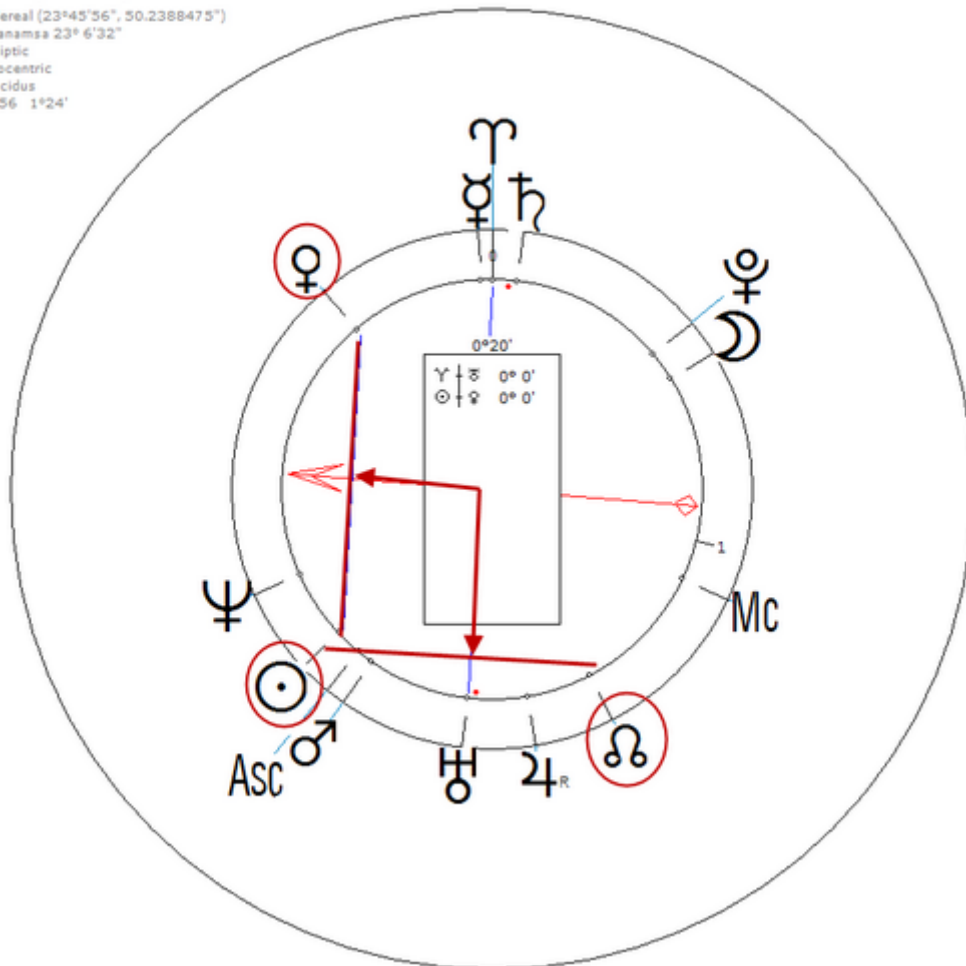

Moraga, Cherrie

25 September 1952 at 09:28 (= 09:28 AM)Whittier CA, USA, 33n58, 118w01

American writer.Sexuality : Lesbian

<https://www.astro.com/astro-databank/Moraga,_Cherrie>

Harmonic 256

She has ☉/♌ = ☉/♀

♀/♋ = ♀

Moraga, Cherrie
25 September 1952 Thu 9:28 (GMT-7) 33n59 118w02
Whittier, California, USA

Sidereal (23°45'56", 50.2388475")
Ayanamsa 23° 6'32"
Ecliptic
Geocentric
Placidus
H256 1°24'