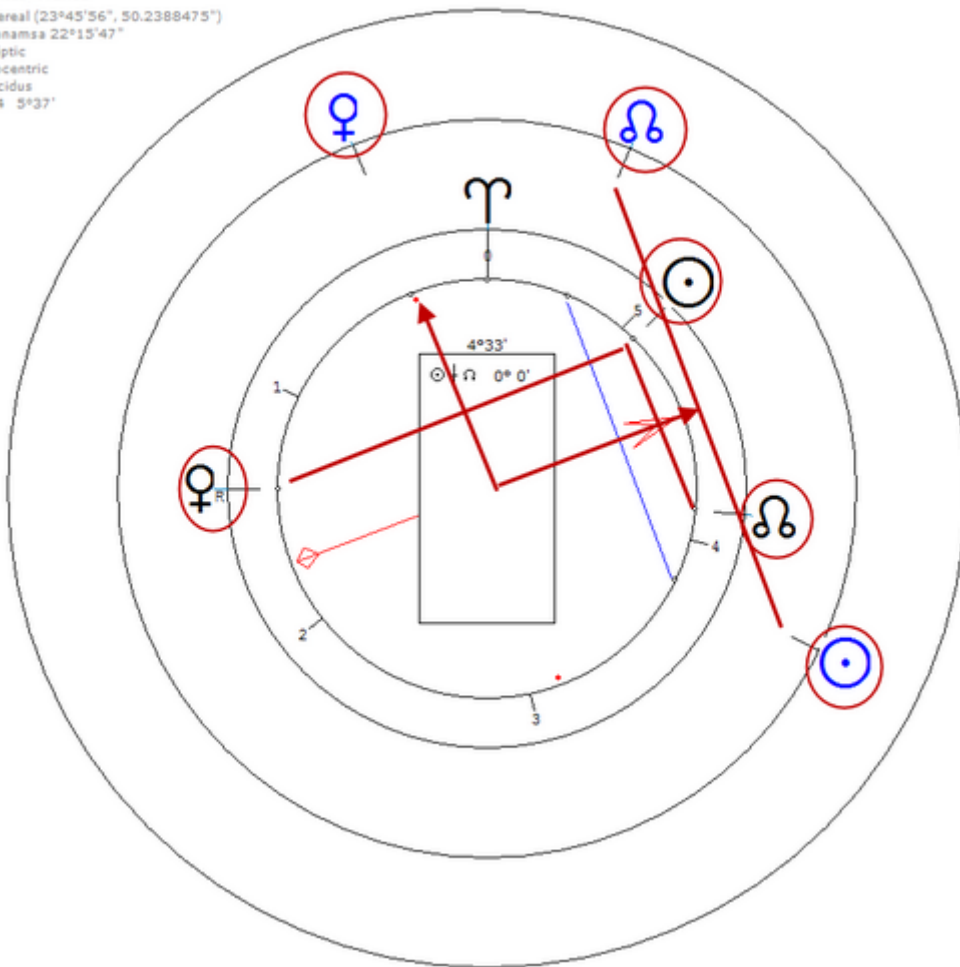

Preface

Female Homosexuality :

$\text{♀} / \text{♋} = \text{☉}$: If this planetary picture in Radix of a woman exist , It could be that the woman has homosexual tendencies. It is demanding for female, that is, preferred female contacts and connections.

if we compare e.g. Claude Cahun (spousal equivalent relationship) with Marcel Moore :

Claude $\text{☉} / \text{♋} = \text{♀} = \text{Marcel } \text{☉} / \text{♋} = \text{☉} / \text{♀}$

Claude $\text{♀} / \text{♋} = \text{Marcel } \text{♀} / \text{♋}$

Moore, Marcel
19 July 1892 Tue 12:00 (GMT+0:09) 47n13 1w33
Nantes, France
Sidereal (23°45'56", 50.2388475")
Ayanamsa 22°15'47"
Ecliptic
Geocentric
Placidus
H64 5°37'