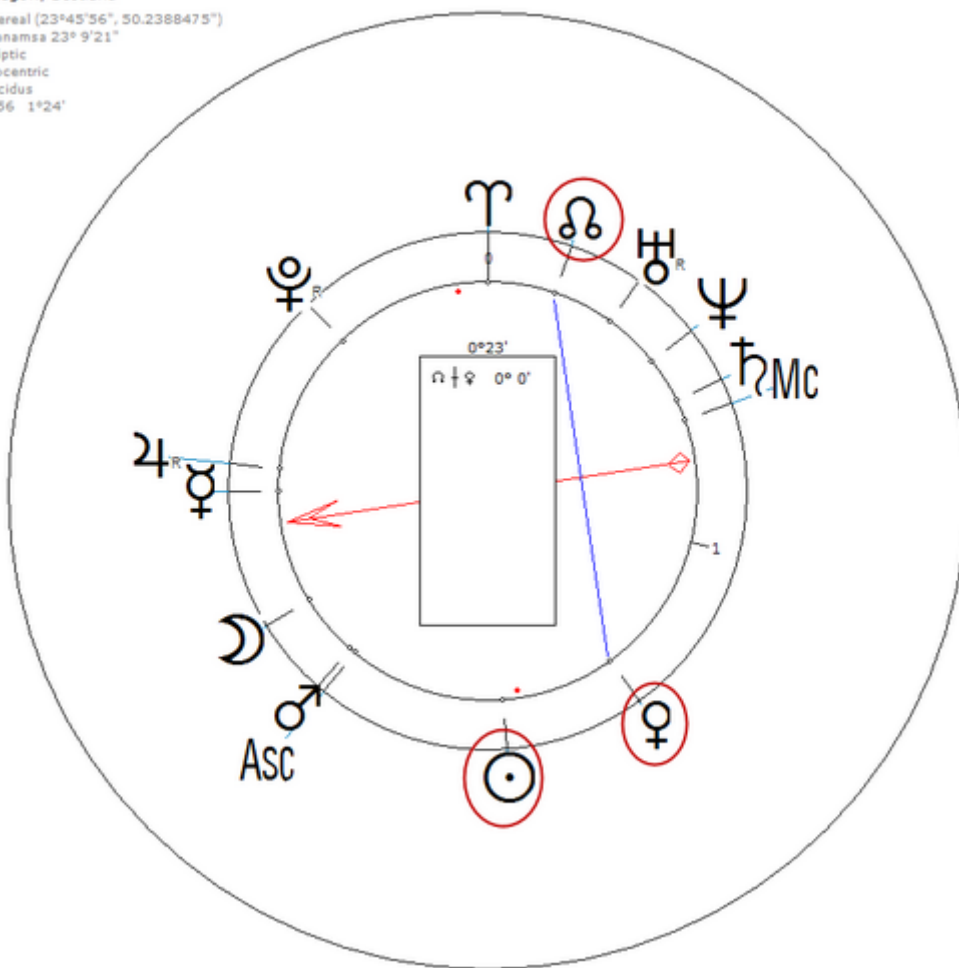

Duffy, Carol Ann

23 December 1955 at 23:35 (= 11:35 PM)Glasgow, Scotland, 55n53, 4w15

Scottish poet. Sexuality : Lesbian

https://www.astro.com/astro-databank/Duffy,_Carol_Ann

Harmonic 256

She has ♀/♁ = ☉

Duffy, Carol Ann
23 December 1955 Fri 23:35 (GMT) 55n53 4w15
Glasgow, Scotland
Sidereal (23°45'56", 50.2388475")
Ayanamsa 23° 9' 21"
Ecliptic
Geocentric
Placidus
H256 1°24'