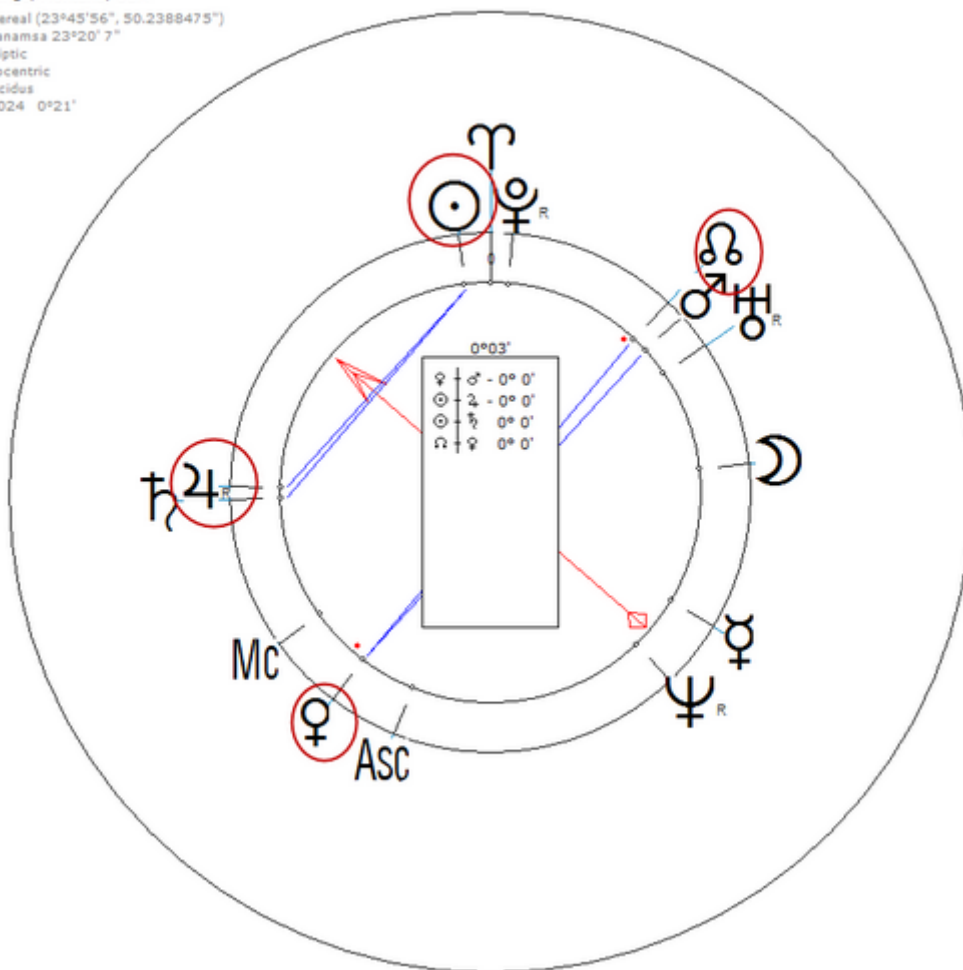

Egnew, Danielle

28 February 1969 at 13:50 (= 1:50 PM)Billings, Montana, 45n47, 108w30

American musician. Sexuality : Lesbian

<https://www.astro.com/astro-databank/Egnew,_Danielle>

Harmonic 1024

She has ♀/♁ = ☉/♃

Egnew, Danielle
28 February 1969 Fri 13:50 (GMT-7) 45n47 108w30
Billings, Montana, USA
Sidereal (23°45'56", 50.2388475")
Ayanamsa 23°20' 7"
Ecliptic
Geocentric
Placidus
H1024 0°21'