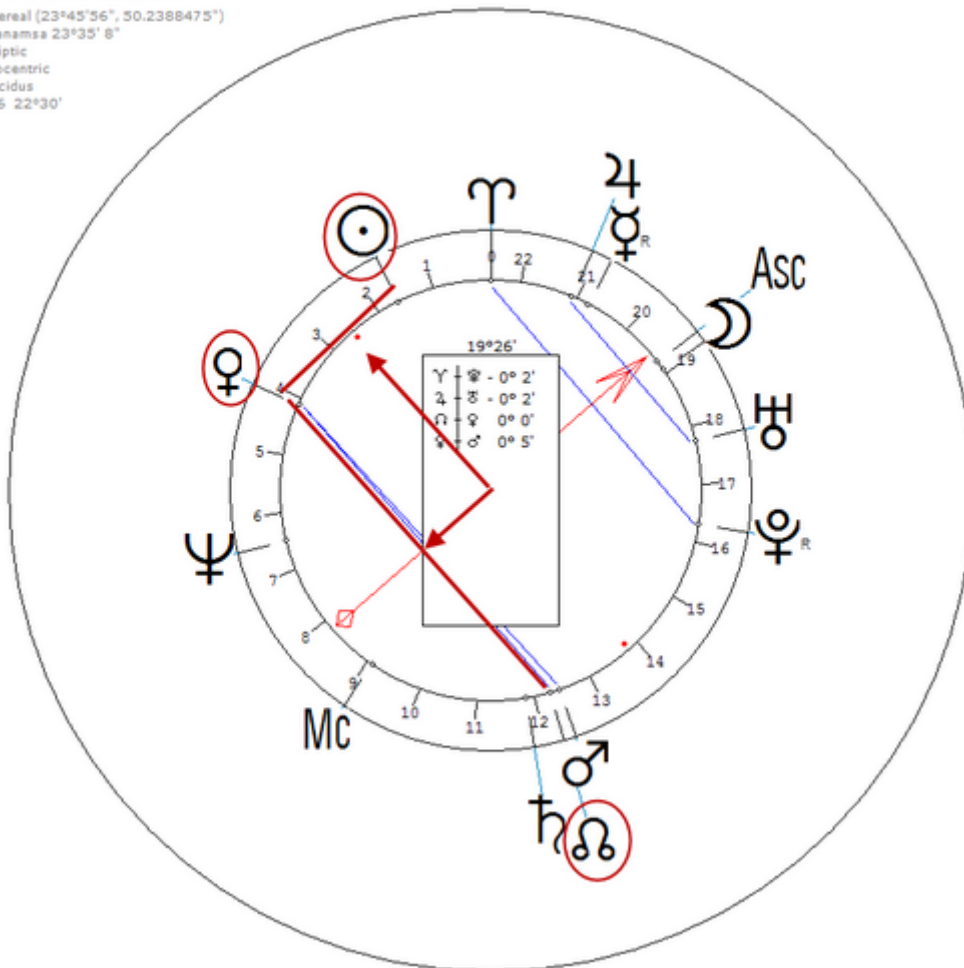

Kesha

1 March 1987 at 00:34 (= 12:34 AM)Van Nuys, California, 34n11, 118w27

American singer-songwriter. Sexuality : Bi-Sexual

<https://www.astro.com/astro-databank/Kesha>

Harmonic 16

She has ♀/♁ = ☉/♀

☉/♂ = ☉/♁ = ♀/♃

Kesha
1 March 1987 Sun 0:34 (GMT-8) 34°11'13"N 118°26'53"W
Van Nuys, California, USA
Sidereal (23°45'56", 50.2388475")
Ayanamsa 23°35' 8"
Ecliptic
Geocentric
Placidus
H16 22°30'