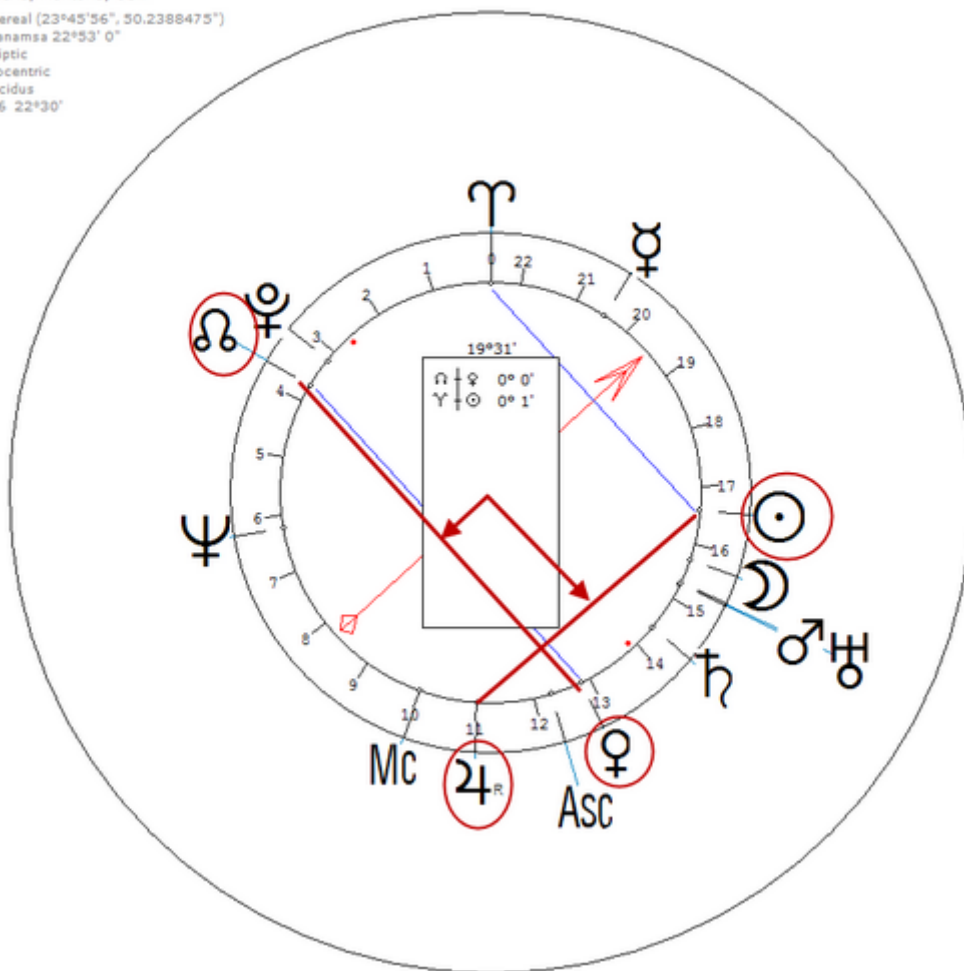

Warren, Patricia Nell

15 June 1936 Helena, Montana, 46n36, 112w02

American novelist. Sexuality : Lesbian

<https://www.astro.com/astro-databank/Warren,_Patricia_Nell>

Harmonic 16

She has ♀/♁=☉/♃

Warren, Patricia Nell
15 June 1936 Mon 12:00 (GMT-7) 46°35'34"N 112°02'07"W
Helena, Montana, USA
Sidereal (23°45'56", 50.2388475")
Ayanamsa 22°53' 0"
Ecliptic
Geocentric
Placidus
H16 22°30'