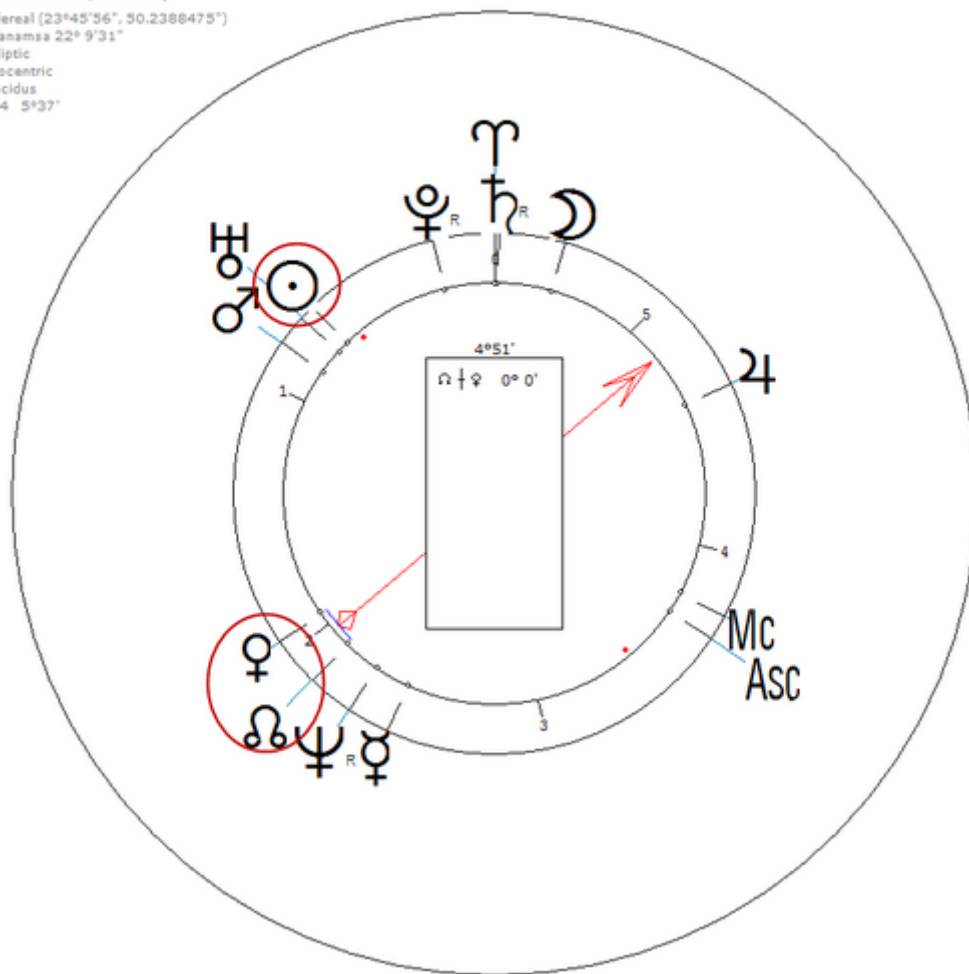

Waldoff, Claire

21 October 1884 at 11:35 (= 11:35 AM)Gelsenkirchen, Germany, 51n31, 7e07

German singer. Sexuality : Lesbian

https://www.astro.com/astro-databank/Waldoff,_Claire

Harmonic 64

She has ♀/♁=☉

Waldoff, Claire
21 October 1884 Tue 11:35 (GMT+0:28:28) 51n31 7e07
Gelsenkirchen, Germany
Sidereal (23°45'56", 50.2388475")
Ayanamsa 22° 9'31"
Ecliptic
Geocentric
Placidus
H64 5°37'