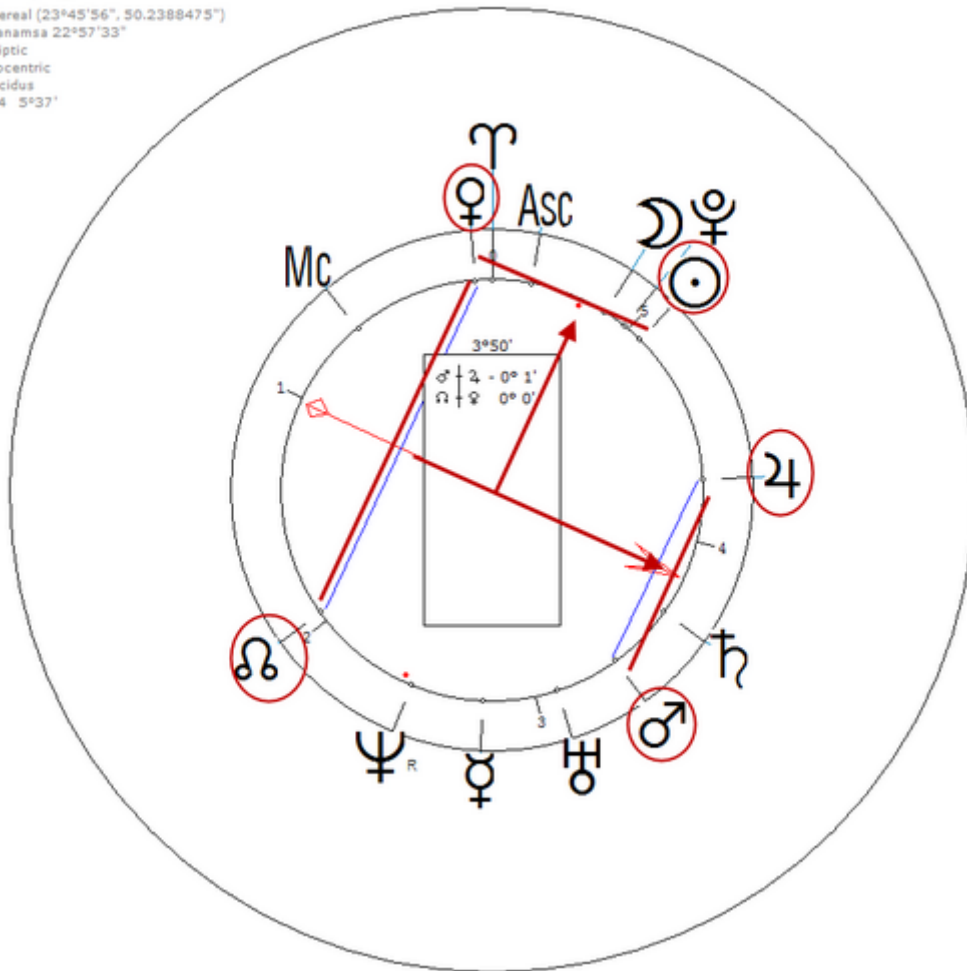

Clement, Pam St.

11 May 1942 at 20:00 (= 8:00 PM)Harrow, England, 51n35, 0w21

British actress. Sexuality : Bi-Sexual

<https://www.astro.com/astro-databank/Clement,_Pam_St.>

Harmonic 64

She has ♀/♋ = ☉/♀ = ♂/♌

because she has ♂/♌, is she bisexual. Without that, she would be lesbian.

Clement, Pam St.
11 May 1942 Mon 20:00 (GMT+2) 51n35 0w21
Harrow, England
Sidereal (23°45'56", 50.2388475")
Ayanamsa 22°57'33"
Ecliptic
Geocentric
Placidus
H64 5°37'