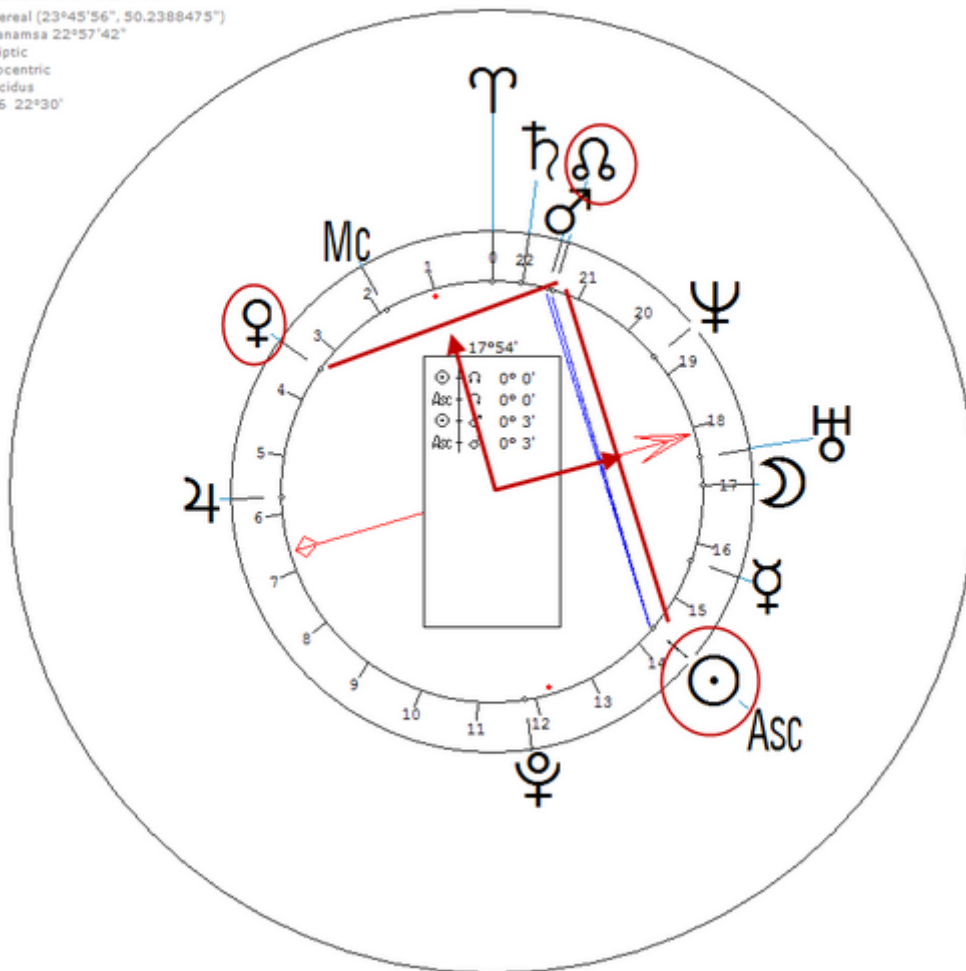

Farmer, Kathryn E.

7 July 1942 at 08:00 (= 08:00 AM)Salt Lake City, Utah, 40n46, 111w53

American astrologer.Sexuality : Lesbian

<https://www.astro.com/astro-databank/Farmer,_Kathryn_E.>

Harmonic 16

She has ♀/♁ = ☉/♁

Farmer, Kathryn E.
7 July 1942 Tue 8:00 (GMT-6) 40°45'39"N 111°53'25"W
Salt Lake City, Utah, USA
Sidereal (23°45'56", 50.2388475")
Ayanamsa 22°57'42"
Ecliptic
Geocentric
Placidus
H16 22°30'