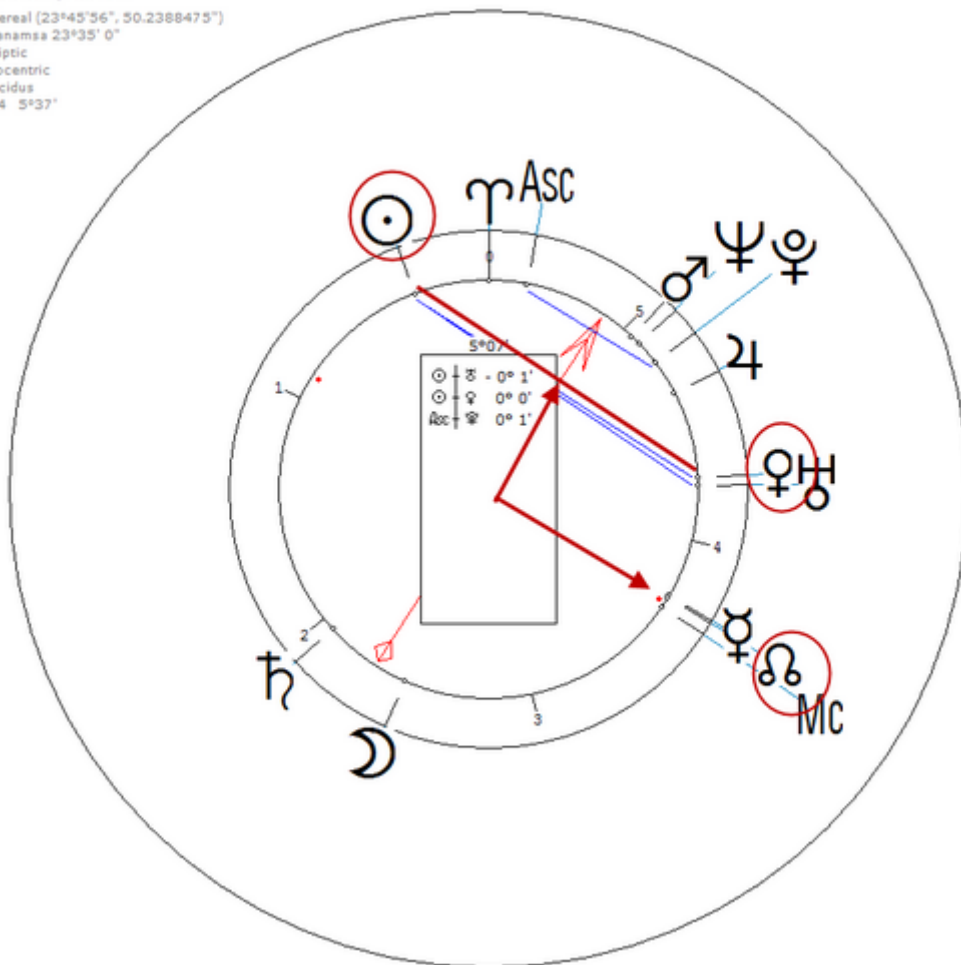

Swedish musician. Sexuality : Lesbian

https://www.astro.com/astro-databank/Eli,_Beatrice

Harmonic 64

She has ☉/♀ = ♁

Eli, Beatrice
9 January 1987 Fri 3:30 (GMT+1) 59n20 18e03
Stockholm, Sweden
Sidereal (23°45'56", 50.2388475")
Ayanamsa 23°35' 0"
Ecliptic
Geocentric
Placidus
HG4 5°37'