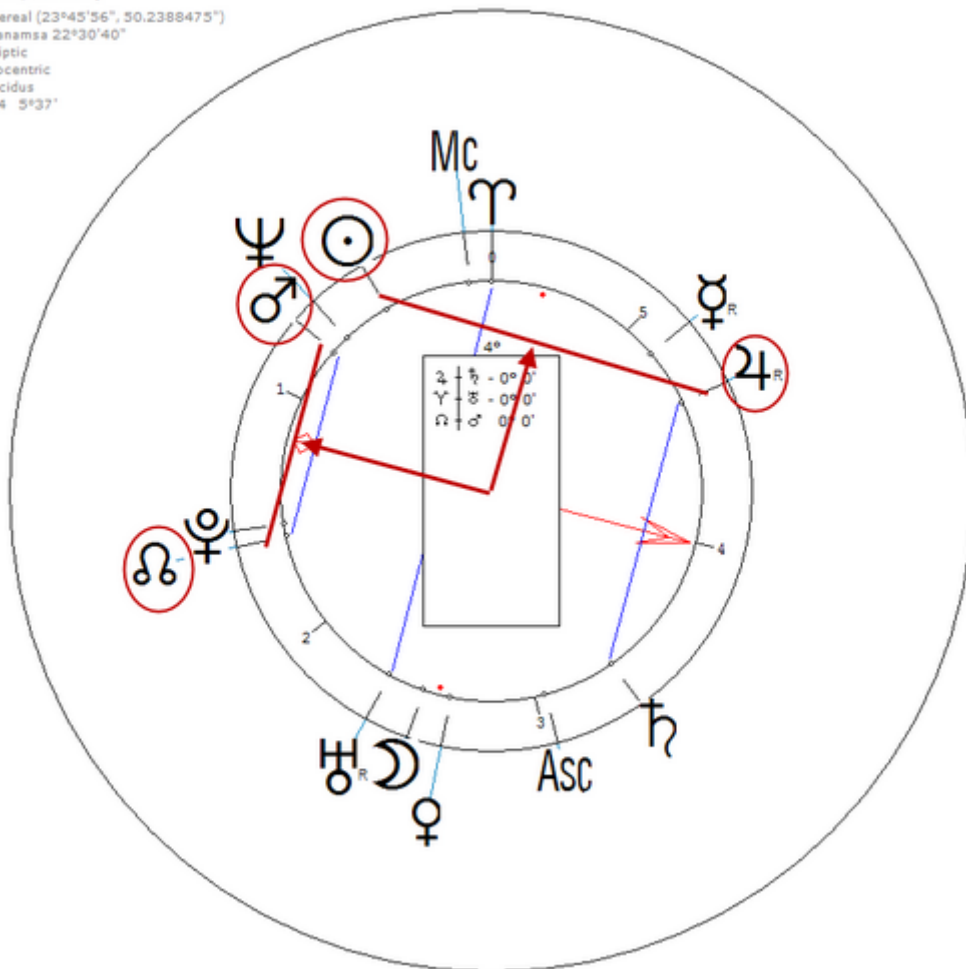

Meysel, Inge

30 May 1910 at 08:00 (= 08:00 AM)Berlin, Germany, 52n29, 13e21

German actress. Sexuality : Bi-Sexual

<https://www.astro.com/astro-databank/Meysel,_Inge>

Harmonic 64

She has $\text{♂}/\text{♋} = \text{☉}/\text{♌}$

$\text{♀} = \text{☉}/\text{♋}$

Meysel, Inge
30 May 1910 Mon 8:00 (GMT+1) 52n29 13e21
Berlin, Germany
Sidereal (23°45'56", 30.2388475")
Ayanamsa 22°30'40"
Ecliptic
Geocentric
Placidus
H64 5°37'