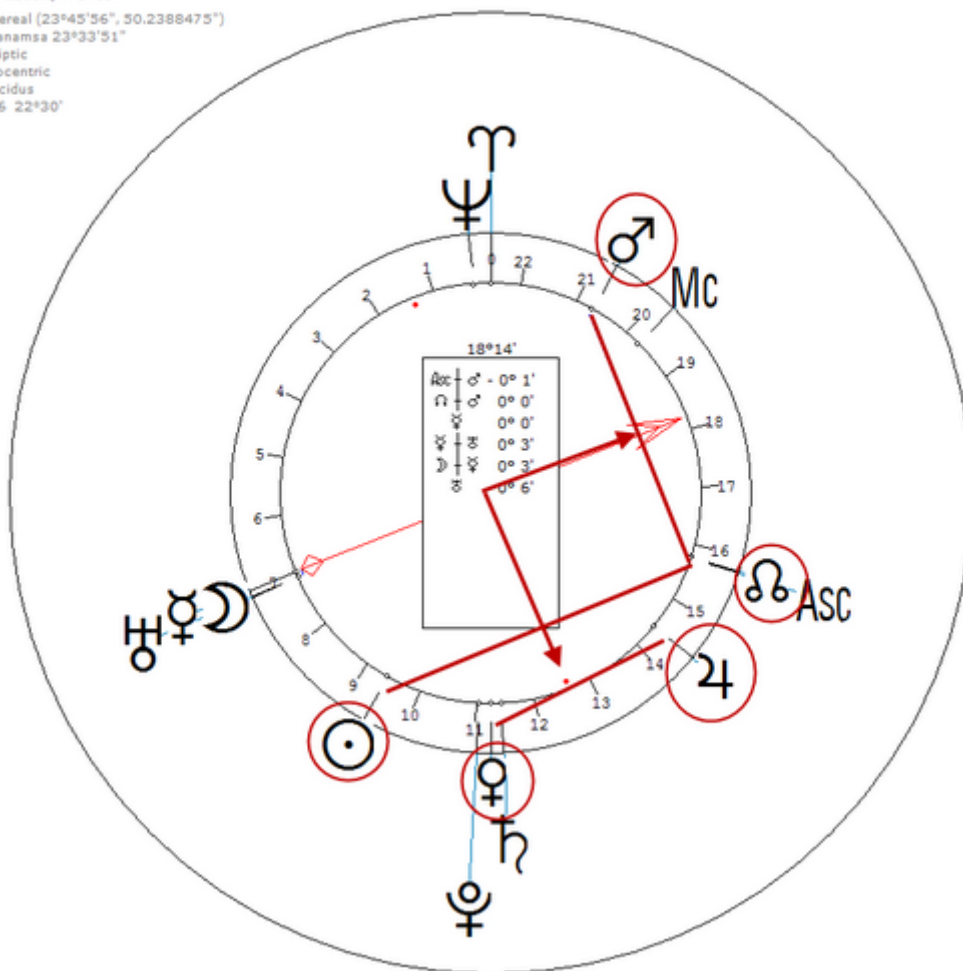

Harmonic 16

She has ♀/♌ = ♀/♈ = ♂/♌

Soko
26 October 1985 Sat 12:00 (GMT+1) 44n50 0w34
Bordeaux, France
Sidereal (23°45'56", 50.2388475")
Ayanamsa 23°33'51"
Ecliptic
Geocentric
Placidus
H16 22°30'

Solanas, Valerie