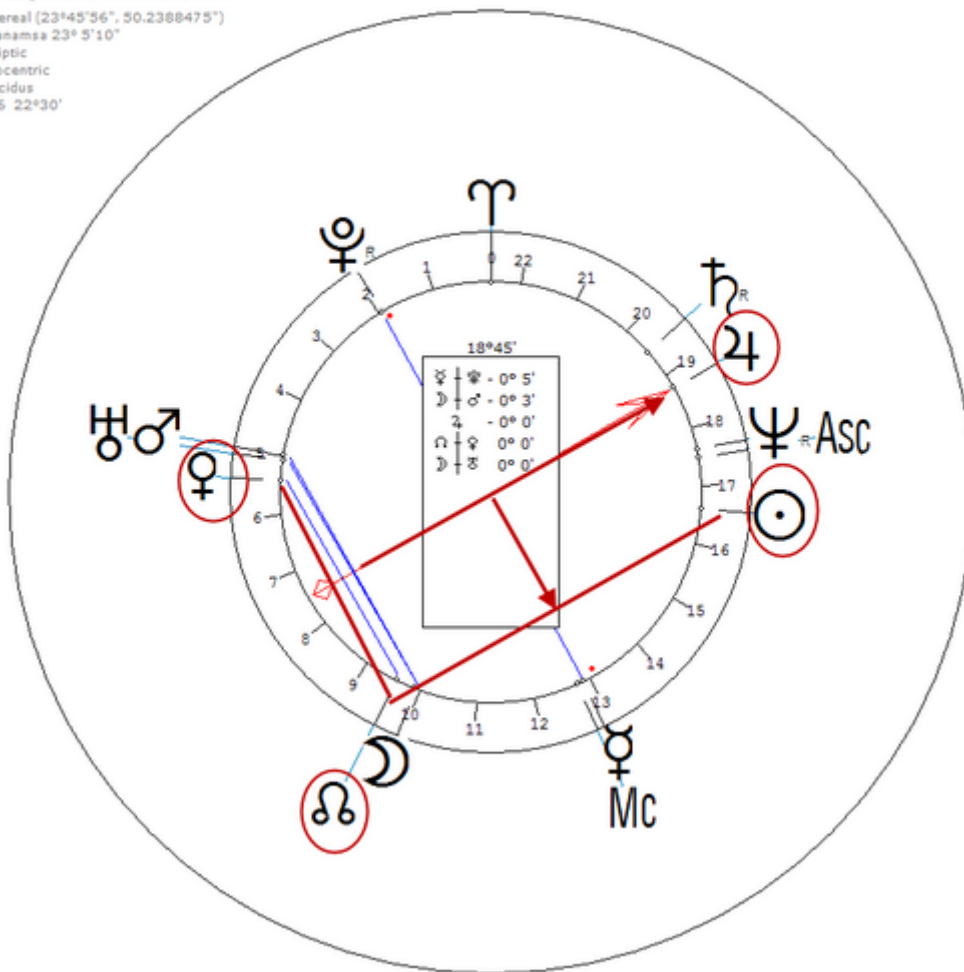

Ian, Janis

7 April 1951 at 14:40 (= 2:40 PM)Farmingdale (Monmouth County), New Jersey, 40n12, 74w10

American songwriter, singer. Sexuality : Lesbian

<https://www.astro.com/astro-databank/Ian,_Janis>

Harmonic 16

She has ♀/♋ = ☉/♋ = 4

Ian, Janis
7 April 1951 Sat 14:40 (GMT-5) 40°11'47"N 74°10'08"W
Farmingdale NJ, Monmouth, USA
Sidereal (23°45'36", 50.2388475")
Ayanamsa 23° 5' 10"
Ecliptic
Geocentric
Placidus
H16 22°30'