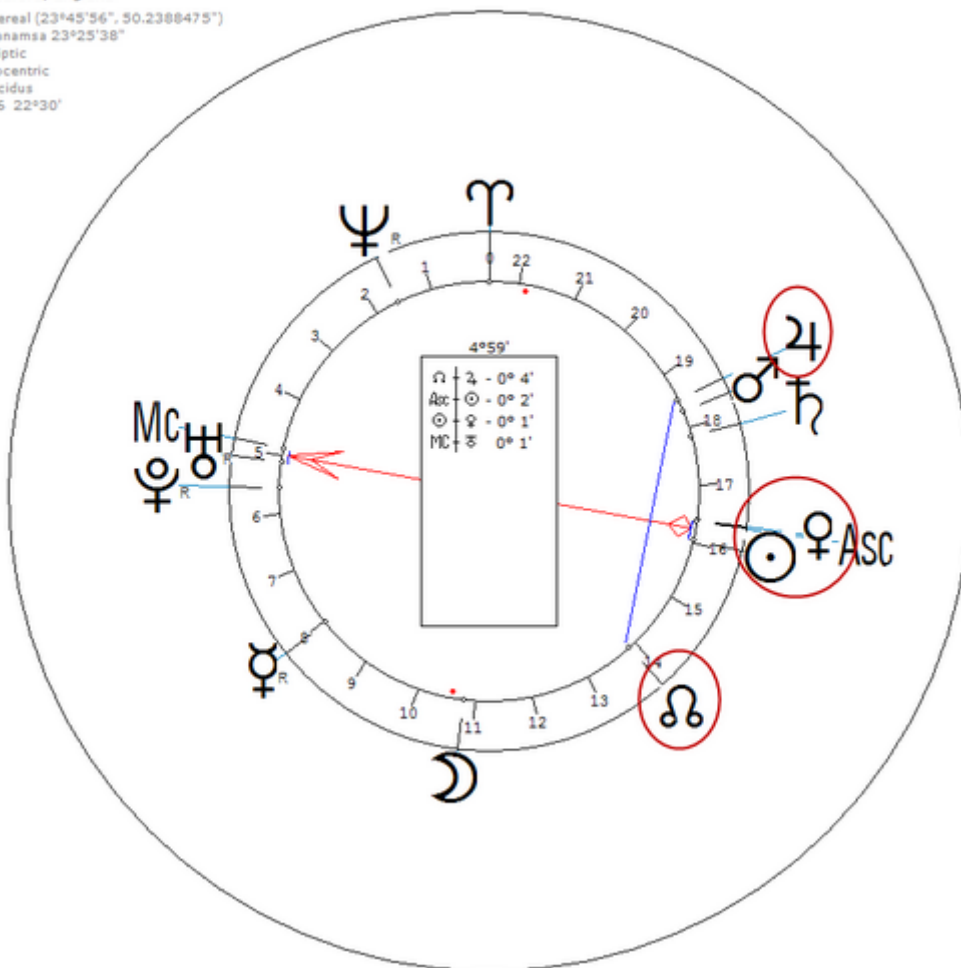

Peace, Heather

16 June 1975 at 06:30 (= 06:30 AM)Bradford, England, 53n48, 1w45

English actress.Sexuality : Lesbian

https://www.astro.com/astro-databank/Peace,_Heather

Harmonic 16

She has ♃/♁=☉/♀

Peace, Heather
16 June 1975 Mon 6:30 (GMT+1) 53n48 1w45
Bradford, England
Sidereal (23°45'56", 50.2388475")
Ayanamsa 23°25'38"
Ecliptic
Geocentric
Placidus
H16 22°30'