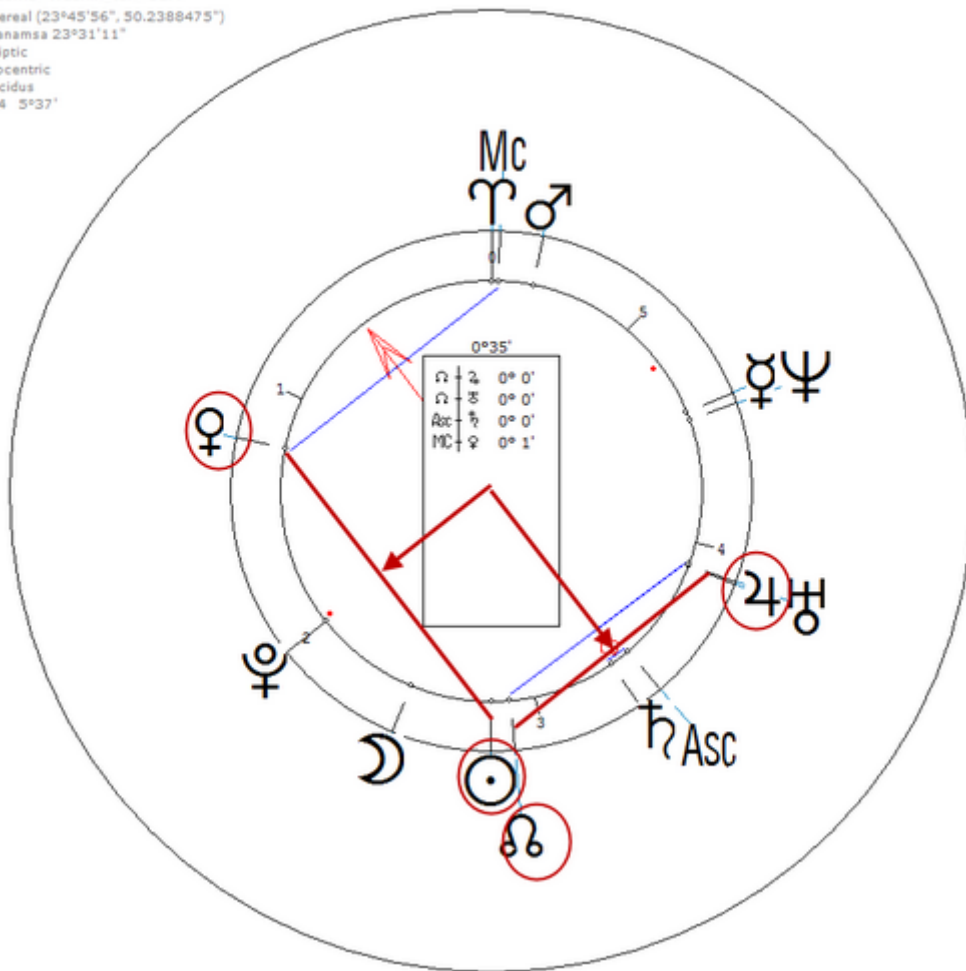

Trouble, Courtney

15 September 1982 at 11:30 (= 11:30 AM)Tacoma, Washington, 47n15, 122w27

American pornographer. Sexuality : Lesbian

<https://www.astro.com/astro-databank/Trouble,_Courtney>

Harmonic 64

She has ☉/♀ = ♃/♁

Trouble, Courtney
15 September 1982 Wed 11:30 (GMT-7) 47°15'11"N 122°26'35"W
Tacoma, Washington, USA
Sidereal (23°45'56", 50.2388475")
Ayanamsa 23°31'11"
Ecliptic
Geocentric
Placidus
H64 5°37'