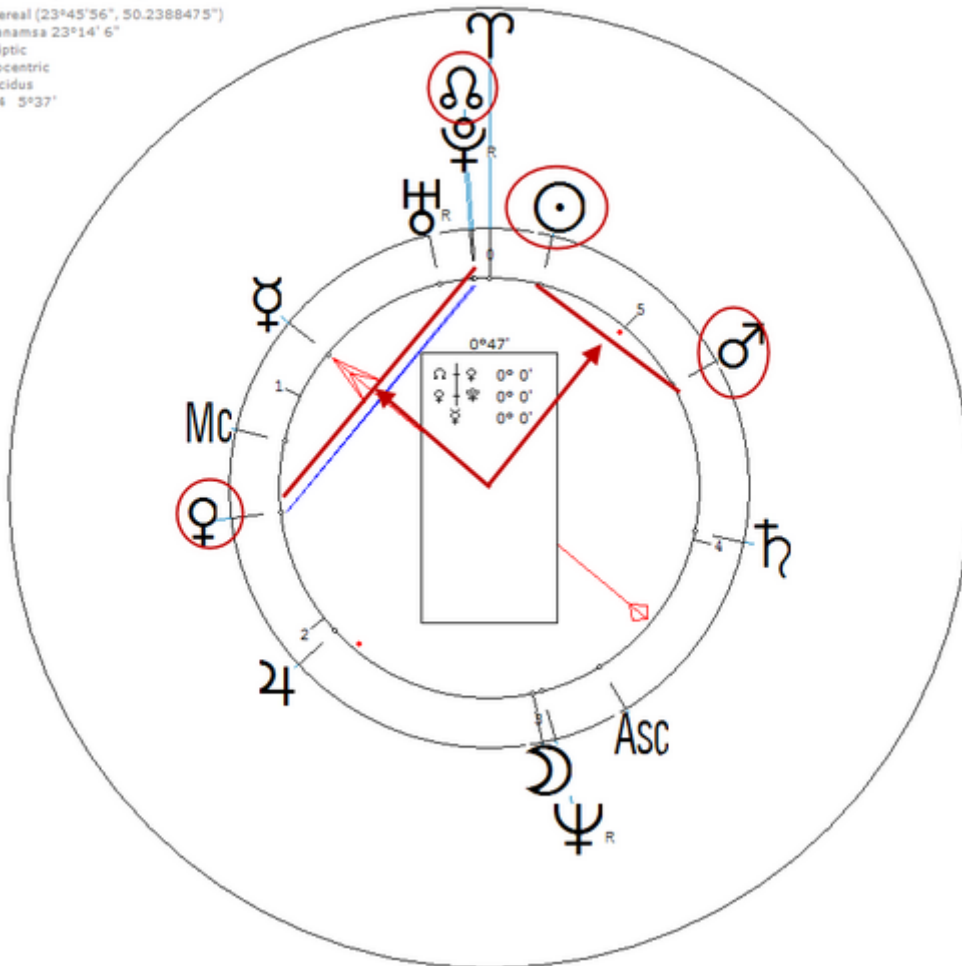

O'Donnell, Rosie

21 March 1962 at 10:00 (= 10:00 AM)Commack, New York, 40n51, 73w18

American actress. Sexuality : Lesbian

<https://www.astro.com/astro-databank/O%27Donnell,_Rosie>

Harmonic 64

She has ♀/♁ = ☉/♂ Bi-Sexual

♂/♁ = ☉/♃

O'Donnell, Rosie
21 March 1962 Wed 10:00 (GMT-5) 40°50'34"N 73°17'36"W
Commack, New York, USA
Sidereal (23°45'56", 50.2388475")
Ayanamsa 23°14' 6"
Ecliptic
Geocentric
Placidus
H64 3°37'