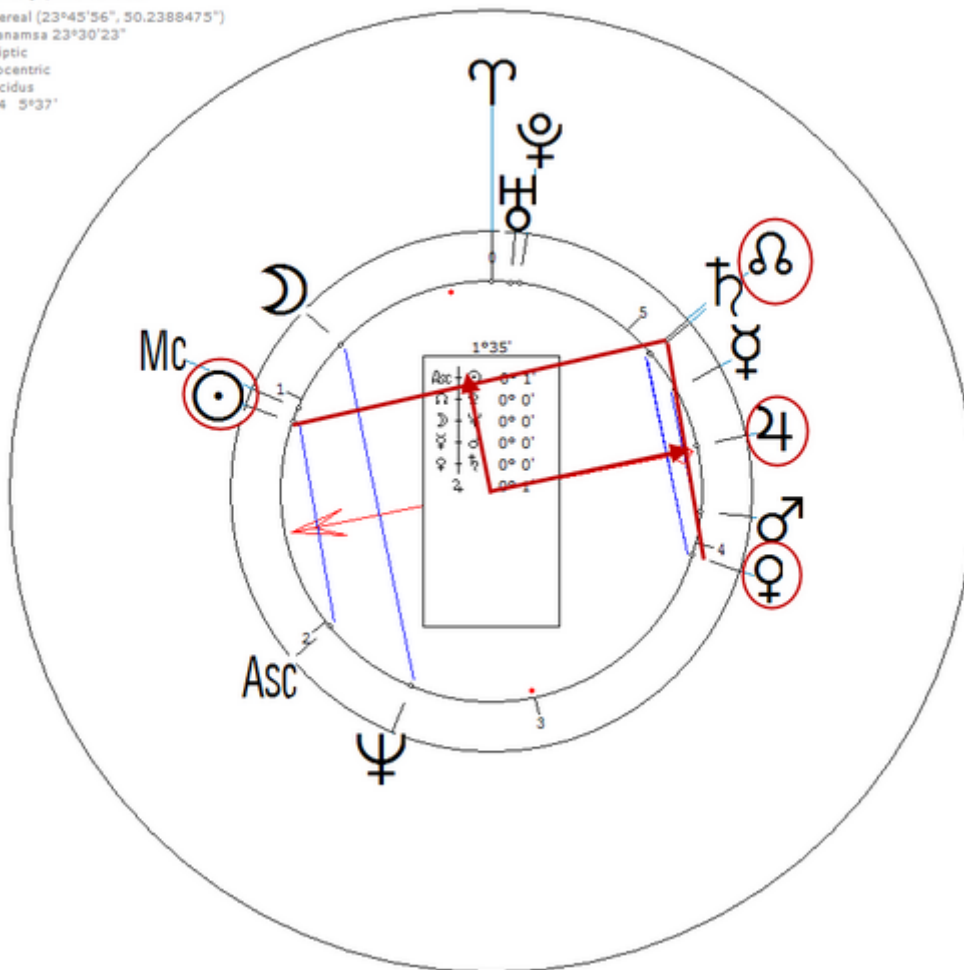

Gay, Roxane

15 October 1974 at 07:48 (= 07:48 AM)Omaha, Nebraska, 41n16, 95w56

American writer. Sexuality : Bi-Sexual

https://www.astro.com/astro-databank/Gay,_Roxane

Harmonic 64

She has ♂/♁ = ♀ = ☉

Gay, Roxane
15 October 1974 Tue 7:48 (GMT-5) 41°15'31"N 95°56'15"W
Omaha, Nebraska, USA
Sidereal (23°45'56", 50.2388475")
Ayanamsa 23°25' 5"
Ecliptic
Geocentric
Placidus
H64 5°37'