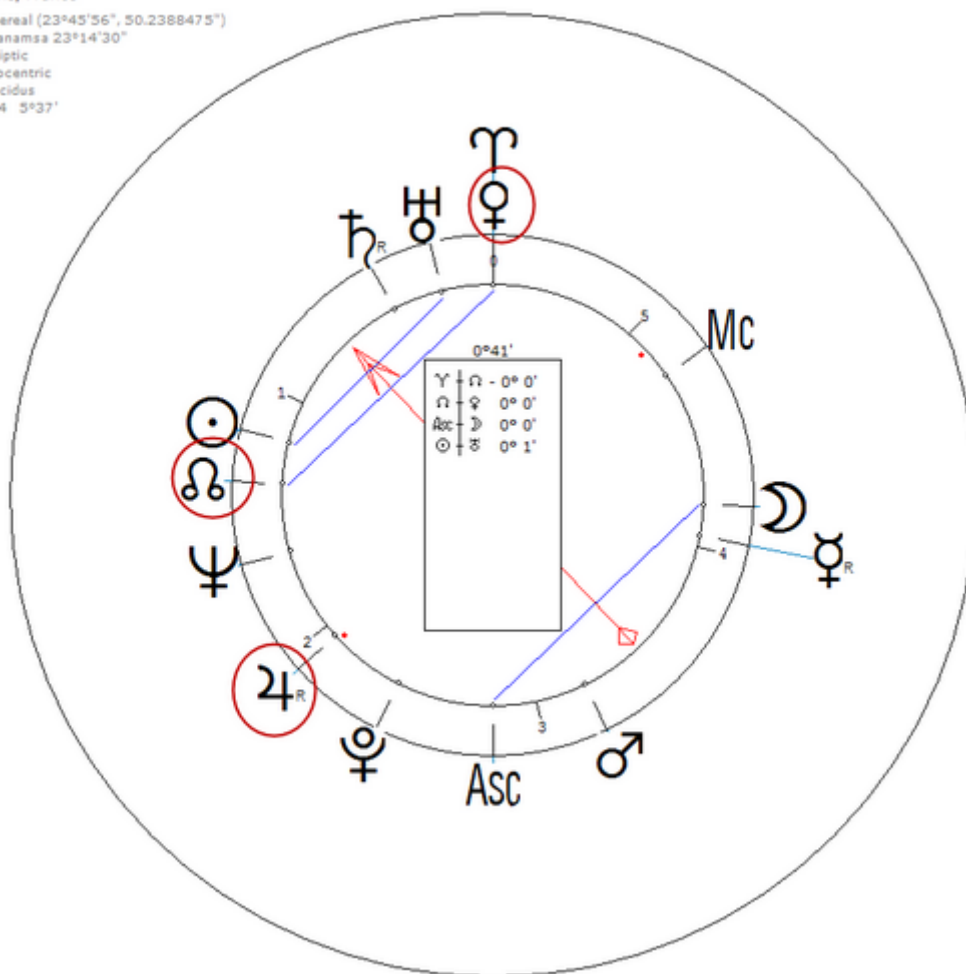

Juliette

25 September 1962 at 12:35 (= 12:35 PM)Paris, France, 48n52, 2e20

French singer. Sexuality : Lesbian

<https://www.astro.com/astro-databank/Juliette>

Harmonic 64

She has ♀/♁ = ♃

Juliette
25 September 1962 Tue 12:35 (GMT+1) 48n52 2e20
Paris, France
Sidereal (23°45'56", 50.2388475")
Ayanamsa 23°14'30"
Ecliptic
Geocentric
Placidus
H64 5°37'