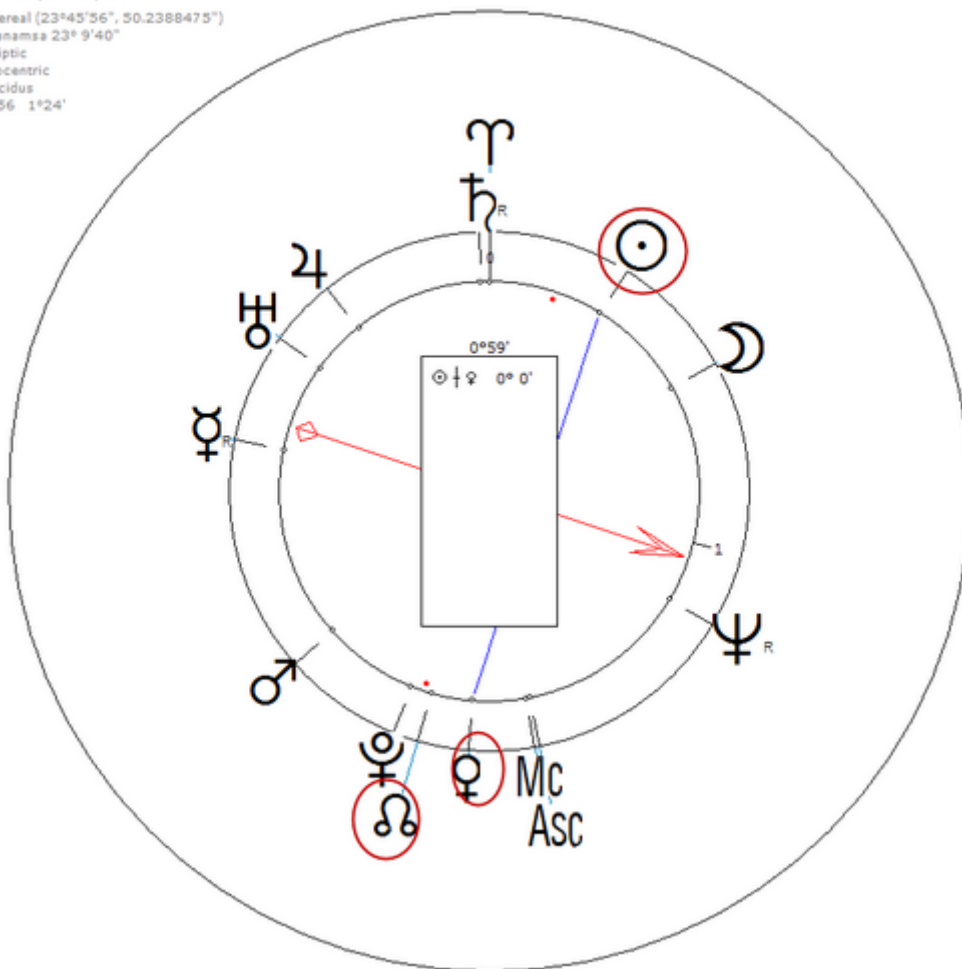

Parker, Annise

17 May 1956 at 12:04 (= 12:04 PM)Houston, Texas, 29n46, 95w22

American politician. Sexuality : Lesbian

<https://www.astro.com/astro-databank/Parker,_Annise>

Harmonic 256

She has ☉/♀ = ♋

Parker, Annise
17 May 1956 Thu 12:04 (GMT-6) 29°45'47"N 95°21'47"W
Houston, Texas, USA
Sidereal (23°45'56", 50.2388475")
Ayanamsa 23° 9'40"
Ecliptic
Geocentric
Placidus
H256 1°24'