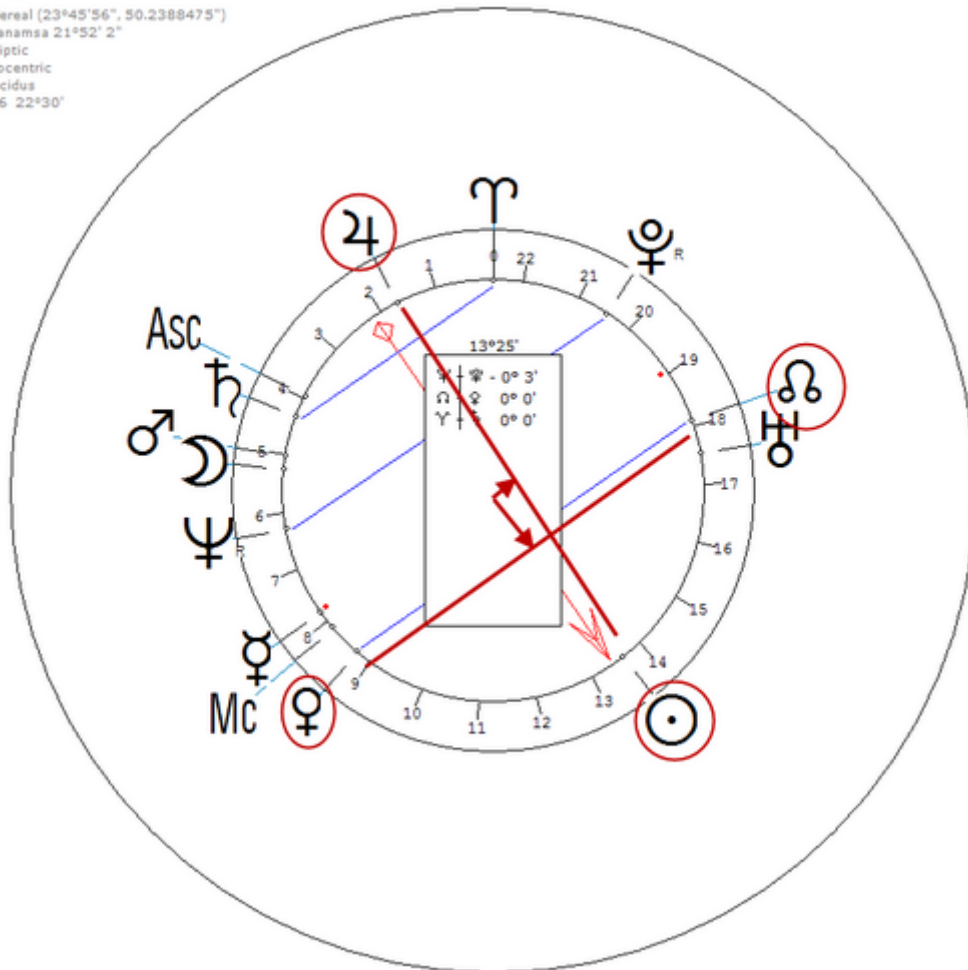

https://www.astro.com/astro-databank/Van_Zuylen,_H%C3%A9l%C3%A8ne

Harmonic 16

She has $\odot/4 = \text{♀}/\text{♁}$

Van Zuylen, H el ene
21 August 1863 Fri 14:30 (GMT+0:09:20) 48n52 2e20
Paris, France
Sidereal (23°45'56", 50.2388475")
Ayanamsa 21°52' 2"
Ecliptic
Geocentric
Placidus
H16 22°30'