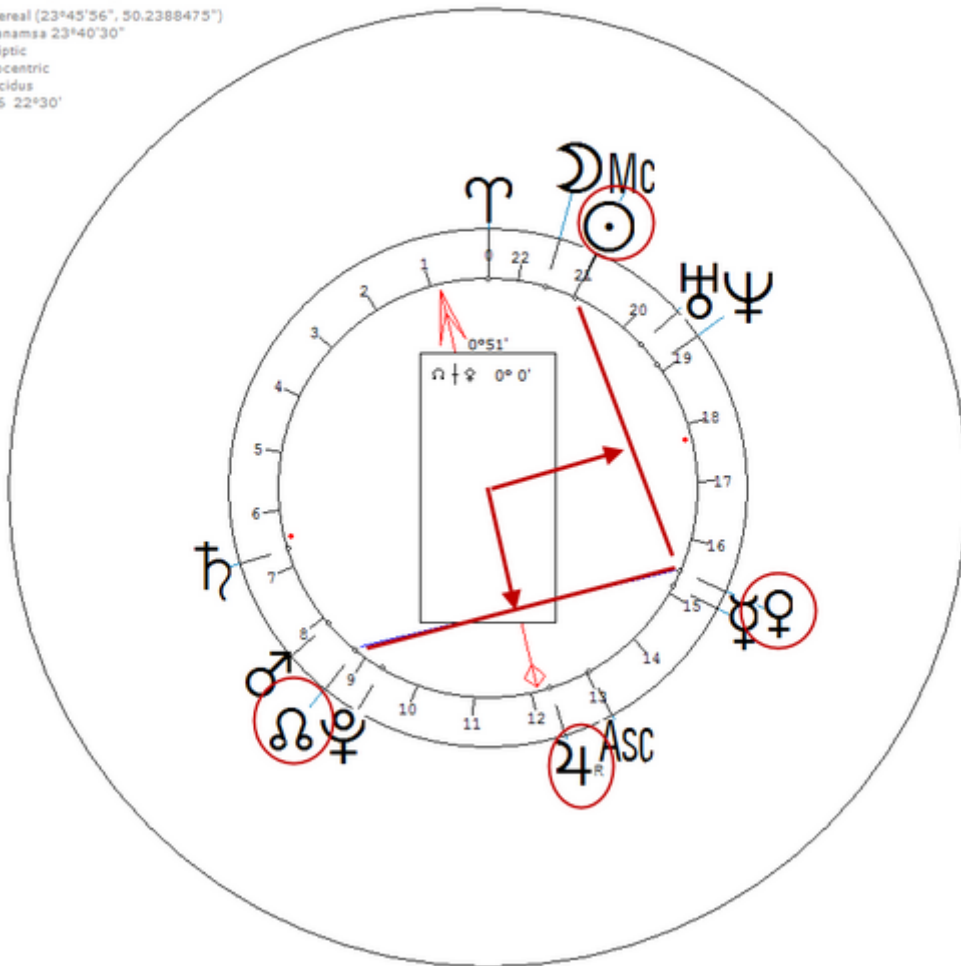

American hip-hop recording artist. Sexuality : Bi-Sexual

<https://www.astro.com/astro-databank/Kitty>

Harmonic 16

She has ♀/♁ = ☉/♀ = ♃
☉/♂ = ♁ and ♂/♁ = ♀/♃

Kitty
25 February 1993 Thu 12:34 (GMT-5) 26°07'38"N 80°14'00"W
Plantation, Florida, USA
Sidereal (23°45'56", 50.2388475")
Ayanamsa 23°40'30"
Ecliptic
Geocentric
Placidus
H16 22°30'