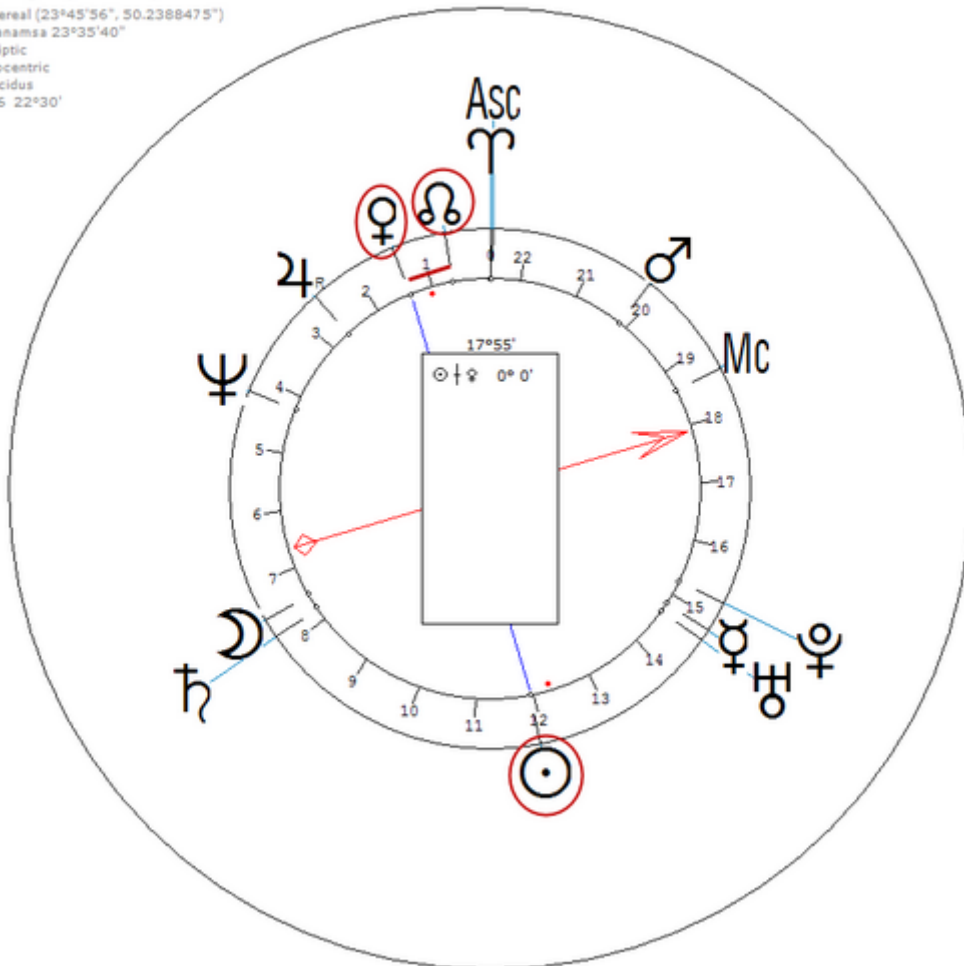

Shepherd-Oppenheim, Molly

6 October 1987 at 13:06 (= 1:06 PM)Los Angeles, California, 34n03, 118w15

American noted family, daughter and first twin of Cybill Shepherd and her husband, Dr. Bruce Oppenheim.

Sexuality : Lesbian

<https://www.astro.com/astro-databank/Shepherd-Oppenheim,_Molly>

Harmonic 16

She has ☉/♀ = ♀/♋

Shepherd-Oppenheim, Molly
6 October 1987 Tue 13:06 (GMT-7) 34n03 118w15
Los Angeles, California, USA
Sidereal (23°45'56", 50.2388475")
Ayanamsa 23°35'40"
Ecliptic
Geocentric
Placidus
H16 22°30'