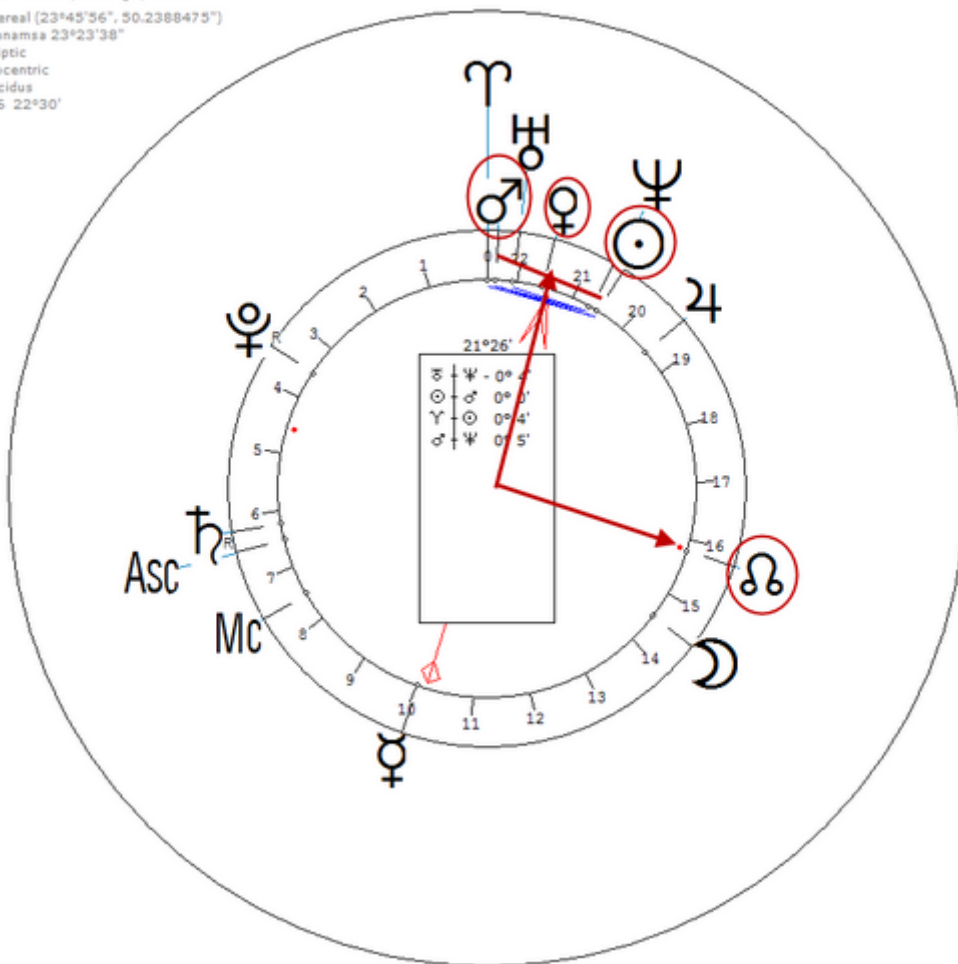

Belanger, Michelle

11 January 1973 at 13:13 (= 1:13 PM)Ravenna, Ohio, 41n09, 81w15

American author, singer. Sexuality : Bi-Sexual

<https://www.astro.com/astro-databank/Belanger,_Michelle>

Harmonic 16

She has ♀ = ♁ = ☉/♂

If Mars was not involved, she would just be a lesbian.

Belanger, Michelle
11 January 1973 Thu 13:13 (GMT-5) 41°09'27"N 81°14'32"W
Ravenna OH, Portage, USA
Sidereal (23°45'56", 50.2388475")
Ayanamsa 23°23'38"
Ecliptic
Geocentric
Placidus
H16 22°30'