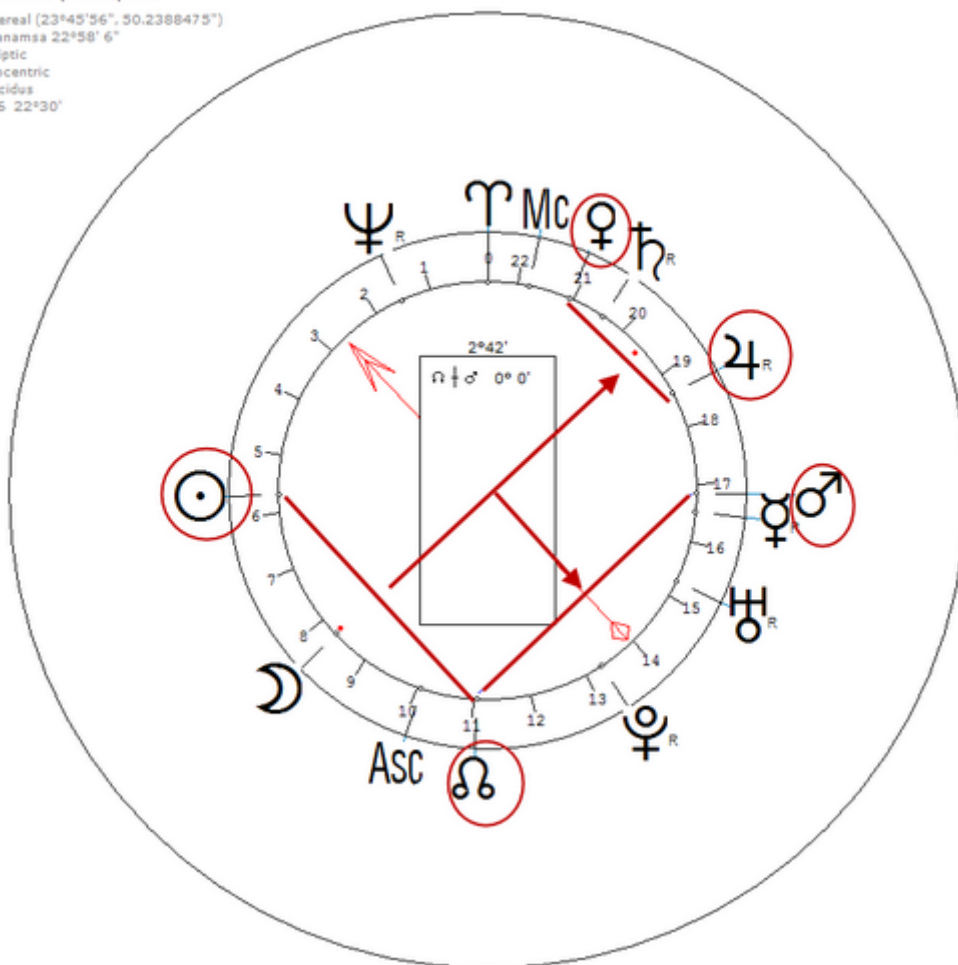

Joplin, Janis

19 January 1943 at 09:45 (= 09:45 AM)Port Arthur, Texas, 29n54, 93w56

American singer. Sexuality : Bi-Sexual

<https://www.astro.com/astro-databank/Joplin,_Janis>

Harmonic 16

She has $\♂/\♁ = \odot/\♁ = ♀/♃$

Joplin, Janis
19 January 1943 Tue 9:45 (GMT-5) 29°53'55"N 93°55'43"W
Port Arthur, Texas, USA
Sidereal (23°45'56", 50.2388475")
Ayanamsa 22°58' 6"
Ecliptic
Geocentric
Placidus
H16 22°30'