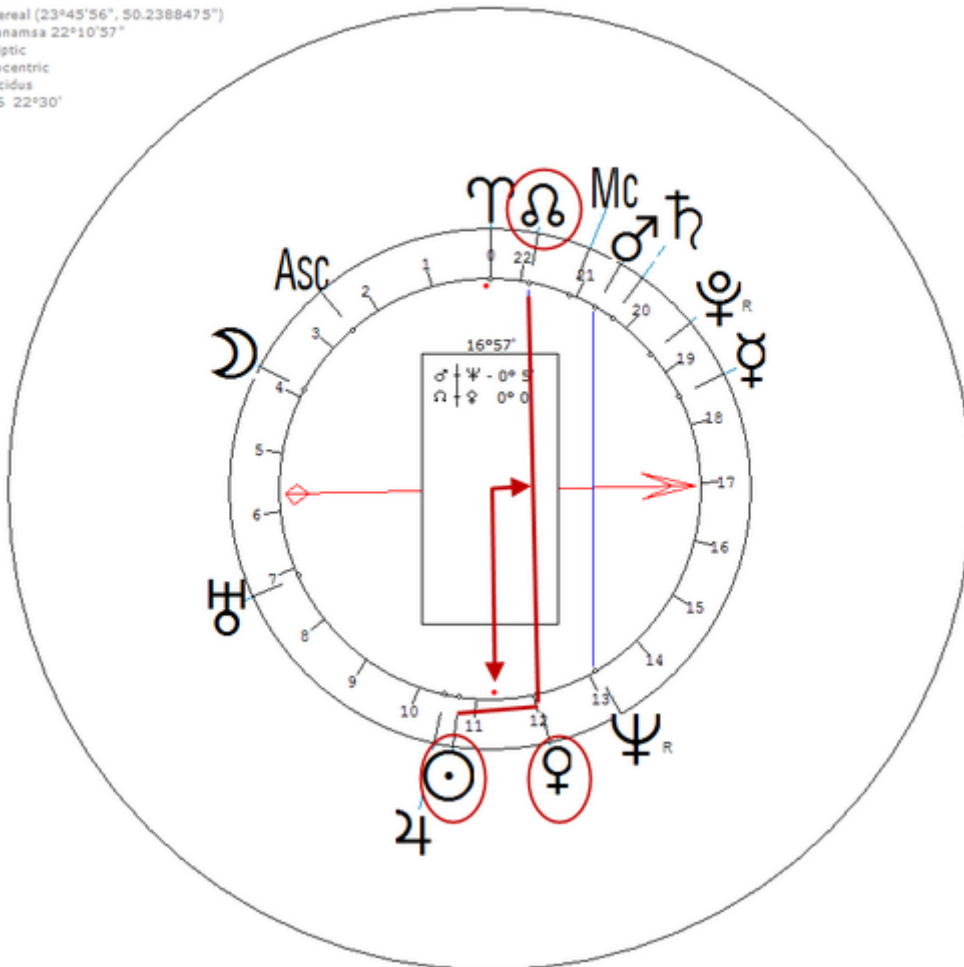

Doolittle, Hilda

10 September 1886 at 12:35 (= 12:35 PM)Bethlehem PA, USA, 40n37, 75w22

American writer. Sexuality : Bi-Sexual

<https://www.astro.com/astro-databank/Doolittle,_Hilda>

Harmonic 16

She has ♀/♁ = ☉/♀

♂/♁ = ☉/♂

Doolittle, Hilda
10 September 1886 Fri 12:35 (GMT-5:14:55) 40°51'42"N 78°43'50"W
Bethlehem, Pennsylvania, USA
Sidereal (23°45'56", 50.2388475")
Ayanamsa 22°10'37"
Ecliptic
Geocentric
Placidus
H16 22°30'