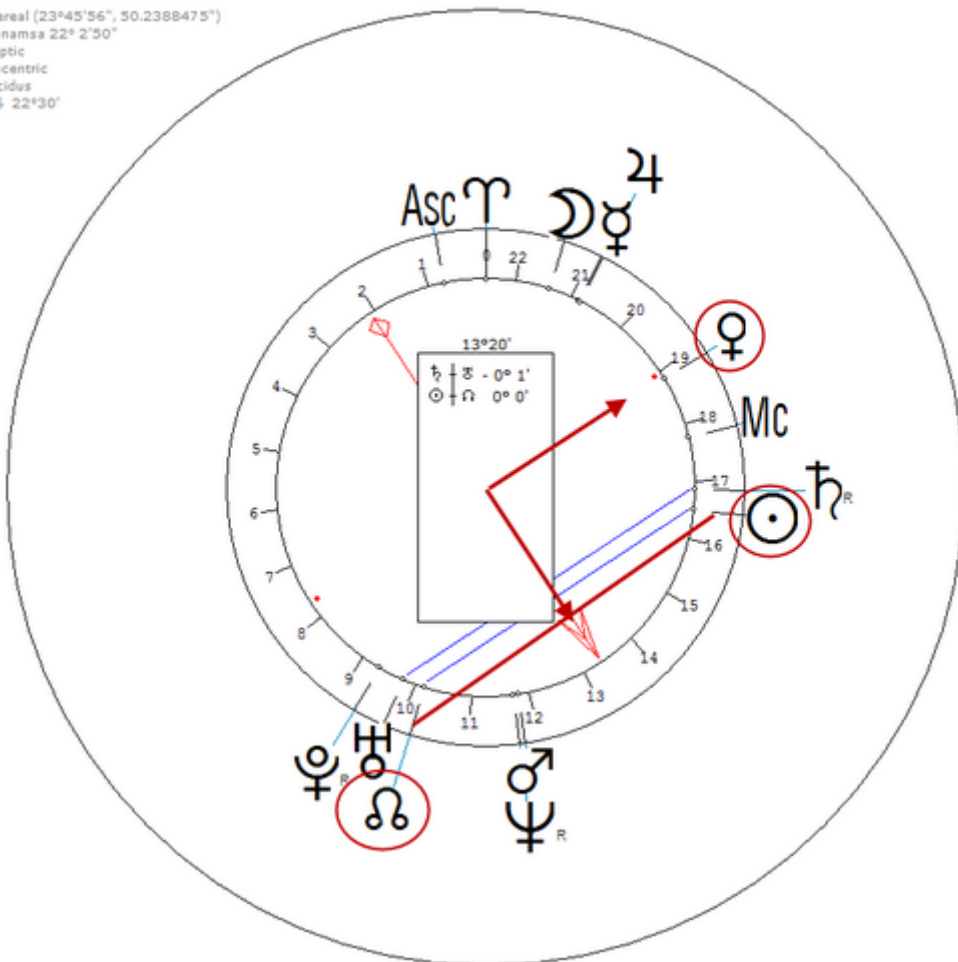

https://www.astro.com/astro-databank/Barer,_Ariela

Harmonic 16

The birth year must be 1998.

She has ♀ /♁ = ☉

Barer, Ariela
14 October 1998 Wed 9:00 (GMT-7) 34n03 118w15
Los Angeles, California, USA
Sidereal (23°45'56", 50.2388475")
Ayanamsa 23°44'45"
Ecliptic
Geocentric
Placidus
H16 22°30'

Barney, Natalie Clifford

31 October 1876 at 09:00 (= 09:00 AM)Dayton, Ohio, 39n46, 84w12

American playwright, poet and novelist. Sexuality : Lesbian

https://www.astro.com/astro-databank/Barney,_Natalie_Clifford

Harmonic 16

She has ☉/♁ = ♀

☉/♃ = ♀

Barney, Natalie Clifford
31 October 1876 Tue 9:00 (GMT-5:36:46) 39°45'32"N 84°11'30"W
Dayton, Ohio, USA
Sidereal (23°45'56", 50.2388475")
Ayanamsa 22° 2'50"
Ecliptic
Geocentric
Placidus
H16 22°30'