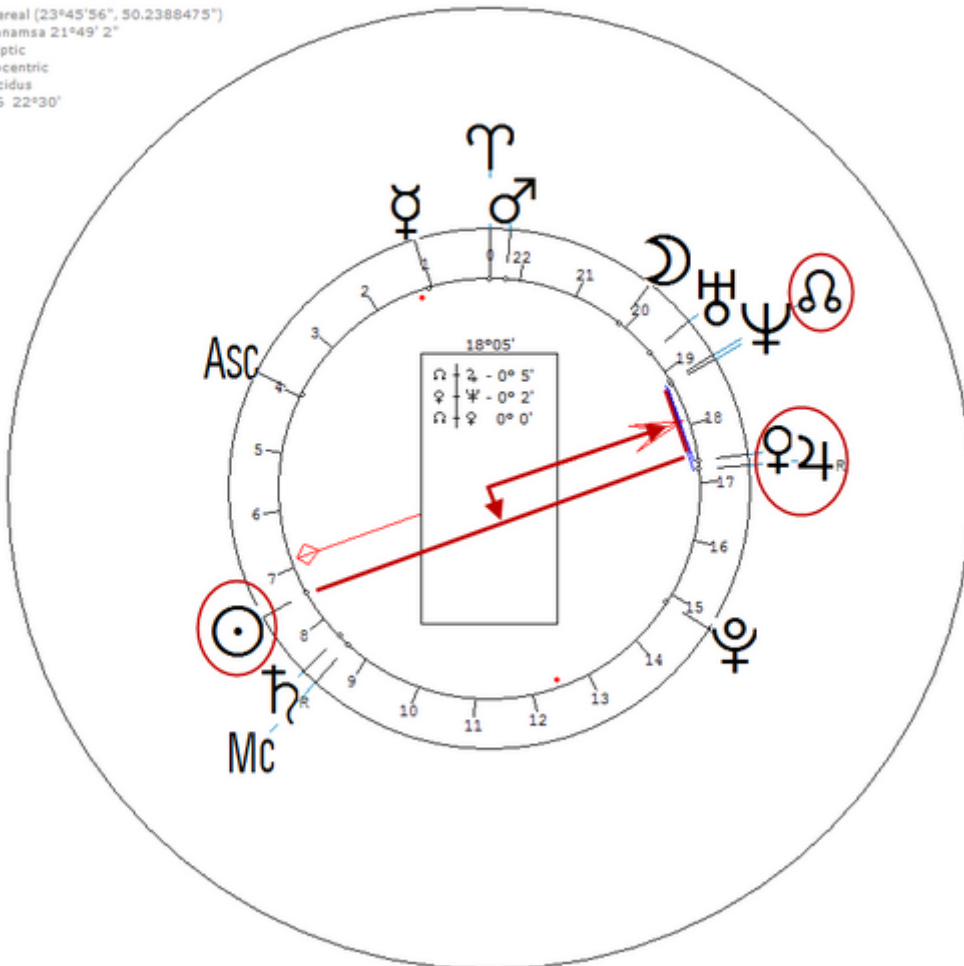

Rachilde

11 February 1860 at 06:00 (= 06:00 AM)Château-l'Évêque, France, 45n1447, 0e4111

French author.Sexuality : Bi-Sexual

<https://www.astro.com/astro-databank/Rachilde>

Harmonic 16

She has ♀/♁ = ♃/♁ = ☉/♀ = ☉/♃
♂/♁ = ☉/♂

Rachilde
11 February 1860 Sat 6:00 (GMT+0:02:45) 45°14'00"N 0°41'11"E
Château-l'Évêque, France
Sidereal (23°45'56", 50.2388475")
Ayanamsa 21°49' 2"
Ecliptic
Geocentric
Placidus
H16 22°30'