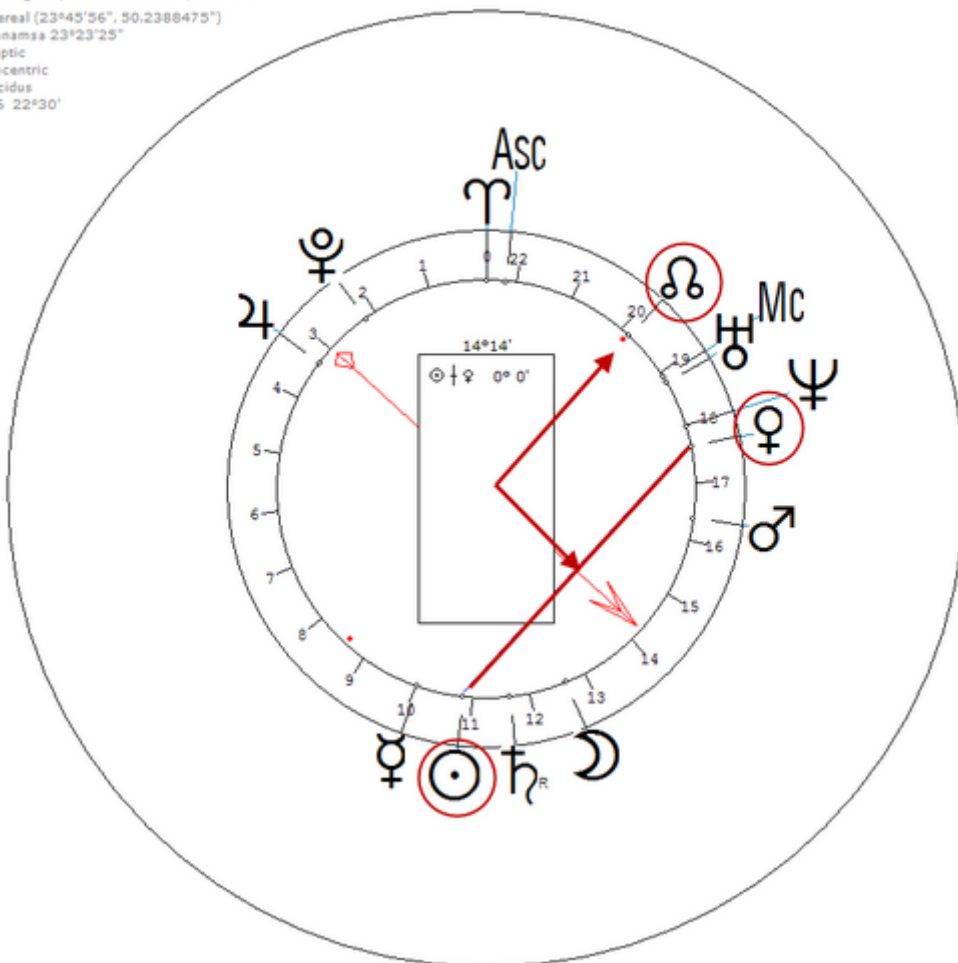

Australian country music singer-songwriter. Sexuality : Lesbian

https://www.astro.com/astro-databank/Cole,_Beccy

Harmonic 16

She has ☉/♀ = ♁

Cole, Beccy
27 October 1972 Fri 23:05 (GMT+9:30) 34s59 138e31
Glenelg SA, South Australia, Australia
Sidereal (23°45'56", 50.2388475")
Ayanamsa 23°23'25"
Ecliptic
Geocentric
Placidus
H16 22°30'