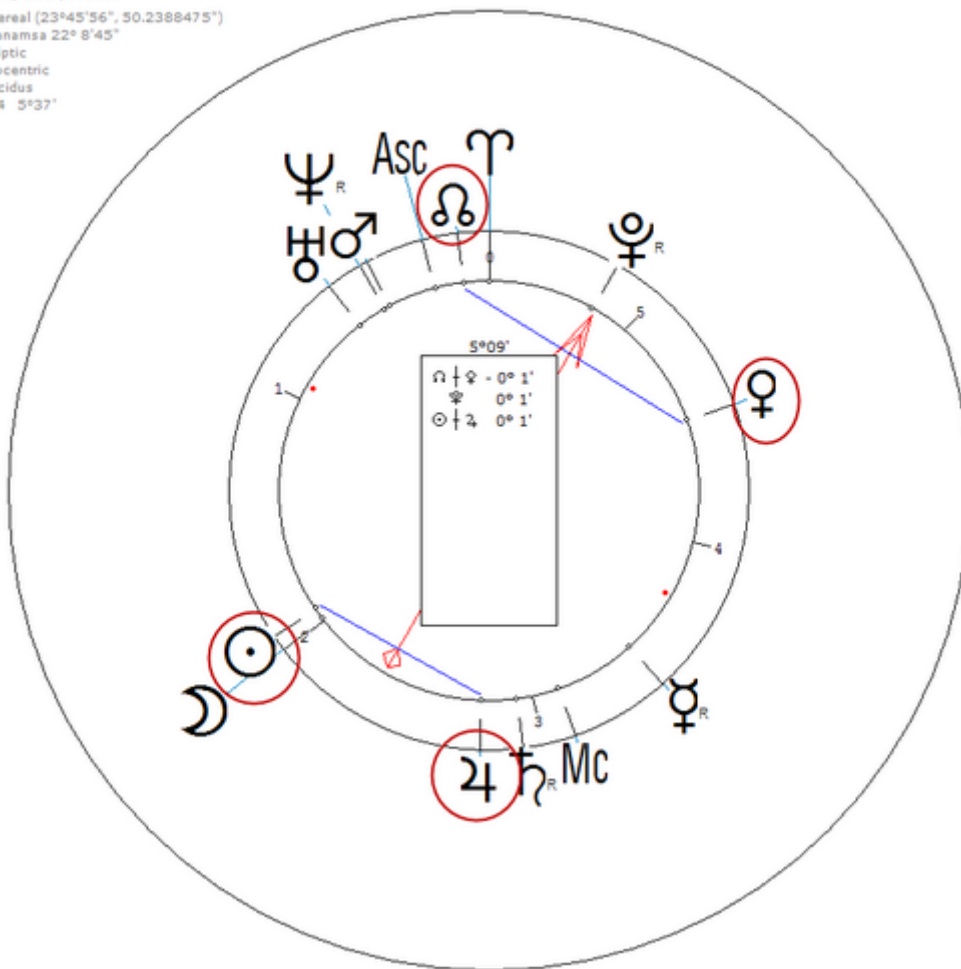

30 September 1883 at 18:00 (= 6:00 PM)Montpellier, France, 43n36, 3e53

French novelist.Sexuality : Lesbian

https://www.astro.com/astro-databank/Galzy,_Jeanne

Harmonic 64

She has ♀/♁=☉/♃

Galzy, Jeanne
30 September 1883 Sun 18:00 (GMT+0:15:32) 43n36 3e53
Montpellier, France
Sidereal (23°45'56", 50.2388475")
Ayanamsa 22° 8'45"
Ecliptic
Geocentric
Placidus
H64 5°37'