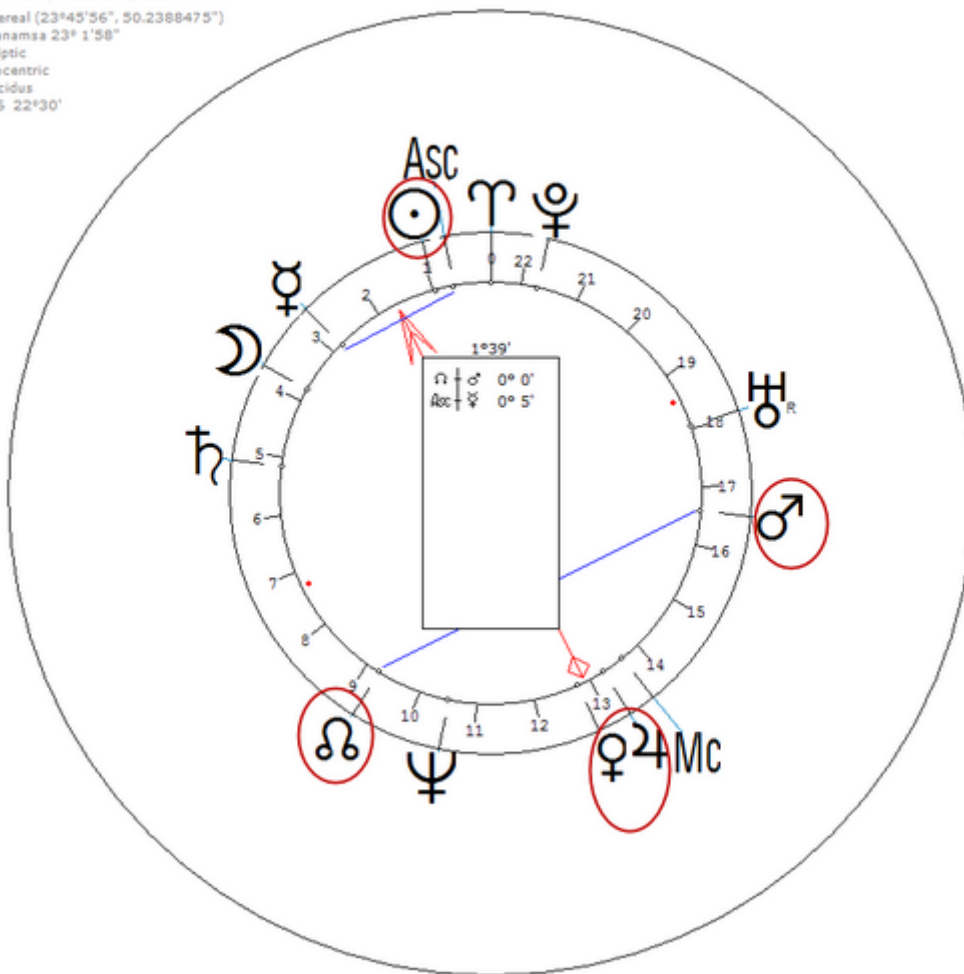

Nyro, Laura

18 October 1947 at 00:30 (= 12:30 AM)New York, New York, 40n43, 74w0

American singer-songwriter. Sexuality : Bi-Sexual

<https://www.astro.com/astro-databank/Nyro,_Laura>

Harmonic 16

She has $\♂/\♏ = \odot/♈ = ♀$

Nyro, Laura
18 October 1947 Sat 0:30 (GMT-5) 40°42'51"N 74°00'23"W
New York, New York, USA
Sidereal (23°45'56", 50.2388475")
Ayanamsa 23° 1'58"
Ecliptic
Geocentric
Placidus
H16 22°30'