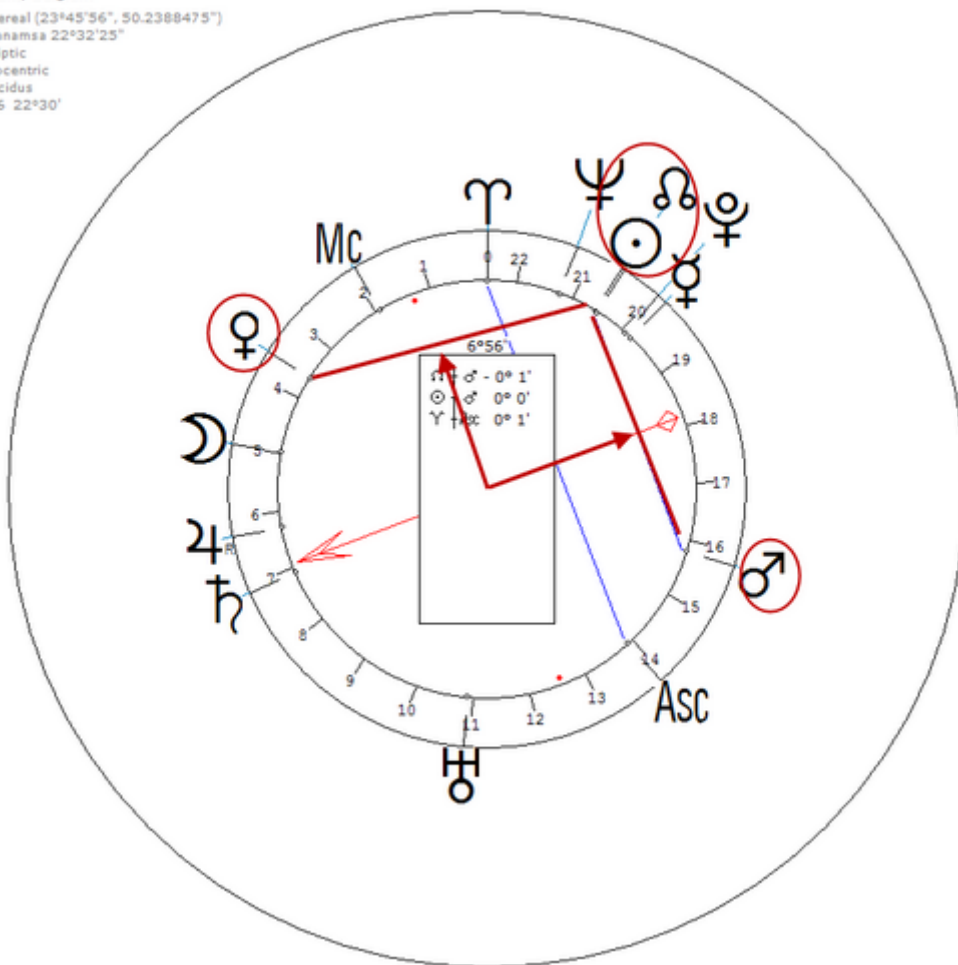

Sarton, May

3 May 1912 at 22:30 (= 10:30 PM)Ghent, Belgium, 51n03, 3e43

Belgian-American author. Sexuality : Lesbian

<https://www.astro.com/astro-databank/Sarton,_May>

Harmonic 16

She has ♀/♌ = ☉/♀ = ☉/♈ = ♂/♌ Bi-Sexual

Sarton, May
3 May 1912 Fri 22:30 (GMT) 51n03 3e43
Ghent, Belgium
Sidereal (23°45'56", 50.2388475")
Ayanamsa 22°32'25"
Ecliptic
Geocentric
Placidus
H16 22°30'