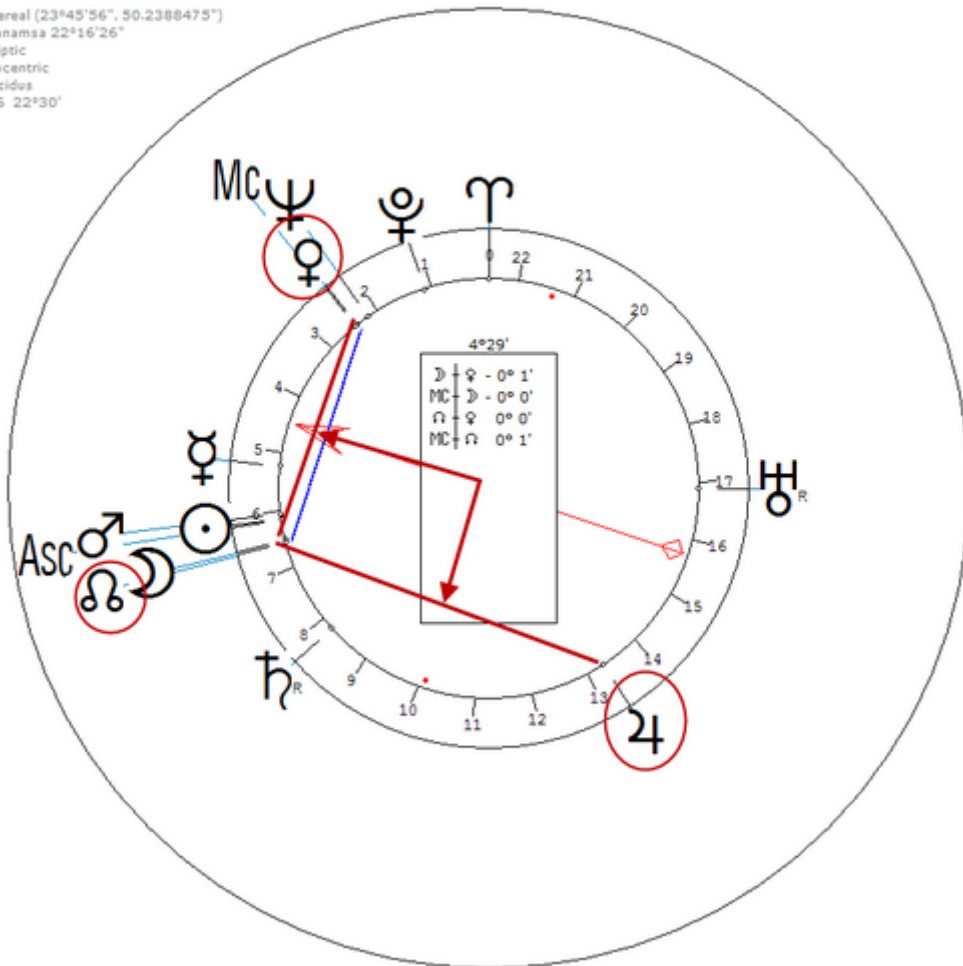

18 April 1893 at 06:00 (= 06:00 AM)Paris, France, 48n52, 2e20

French athlete. Sexuality : Bi-Sexual

https://www.astro.com/astro-databank/Morris,_Violette

Harmonic 16

She has ♃/♁ = ♀/♁

☉/♁ = ♂/♁

Morris, Violette
18 April 1893 Tue 6:00 (GMT+0:09) 48n52 2e20
Paris, France
Sidereal (23°45'56", 50.2388475")
Ayanamsa 22°16'26"
Ecliptic
Geocentric
Placidus
H16 22°30'