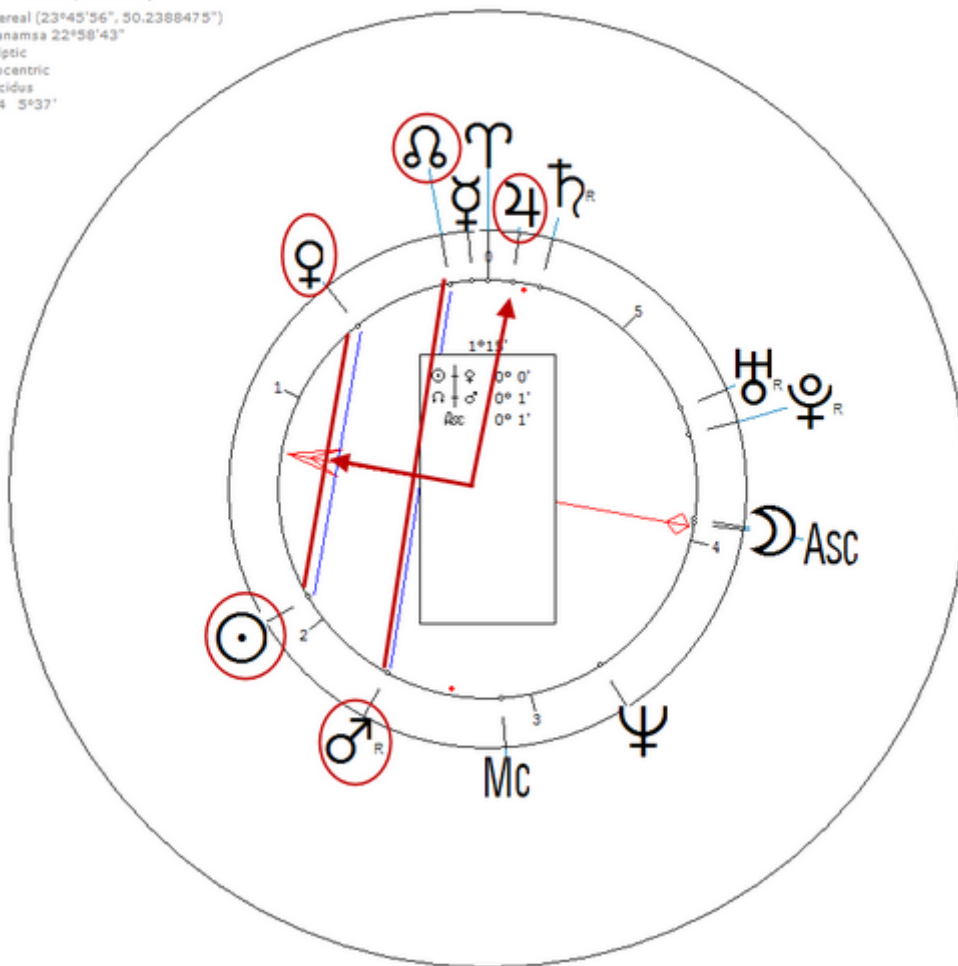

Sander, Jil

27 November 1943 at 10:00 (= 10:00 AM)Wesselburen, Germany, 54n1258, 8e5538

German fashion designer. Sexuality : Lesbian

<https://www.astro.com/astro-databank/Sander,_Jil>

Harmonic 64

She has ☉/♀ = ♂/♁ = 4 Bi-Sexual

Sander, Jil
27 November 1943 Sat 10:00 (GMT+1) 54n12 8e55
Wesselburen, Germany
Sidereal (23°45'56", 50.2388475")
Ayanamsa 22°58'43"
Ecliptic
Geocentric
Placidus
H64 5°37'