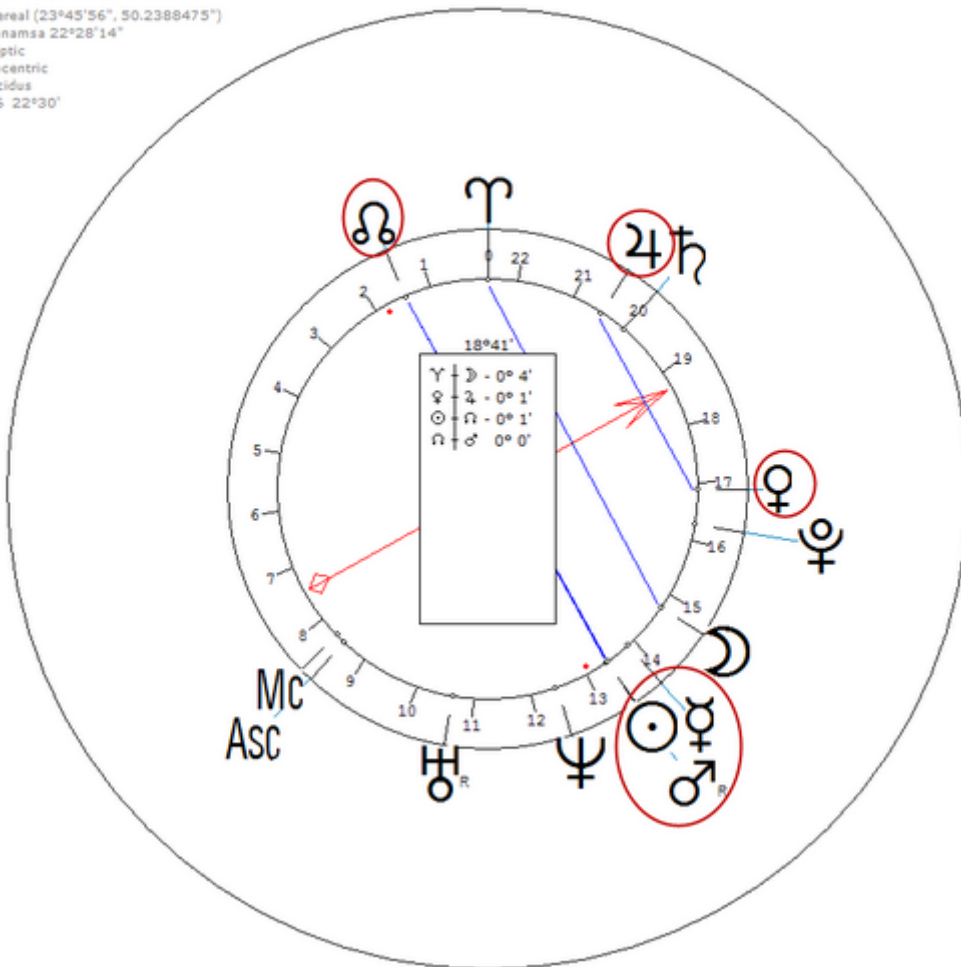

Kahlo, Frida

6 July 1907 at 08:30 (= 08:30 AM)Coyoacán, Mexico (MEX), 19n20, 99w10

Mexican artist. Sexuality : Bi-Sexual

<https://www.astro.com/astro-databank/Kahlo,_Frida>

Harmonic 16

She has ♂/♌ = ☉/♌ = ♀/♌

♀/♌ = ♃

Kahlo, Frida
6 July 1907 Sat 8:30 (GMT-6:36:40) 19n20 99w10
Coyoacan, Mexico
Sidereal (23°45'56", 50.2388475")
Ayanamsa 22°28'14"
Ecliptic
Geocentric
Placidus
H16 22°30'