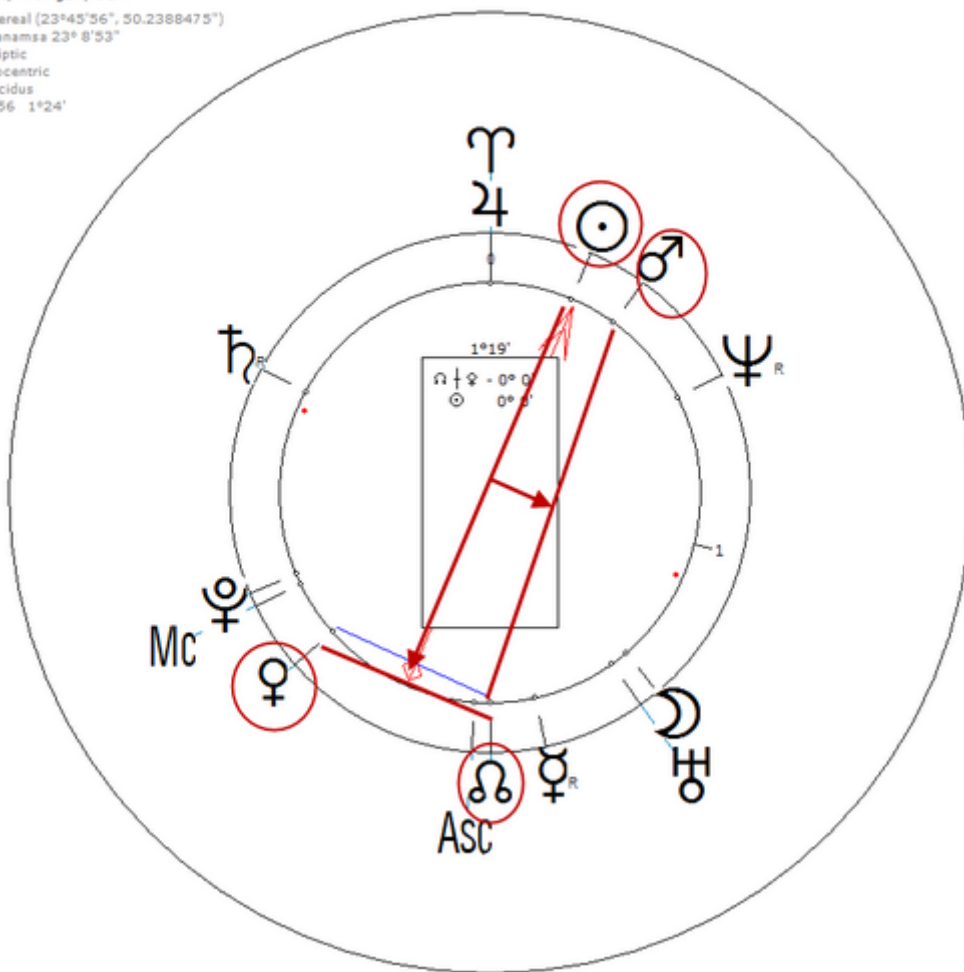

Bernhard, Sandra

6 June 1955 at 09:00 (= 09:00 AM)Flint, Michigan, 43n01, 83w41

American comedienne. Sexuality : Bi-Sexual

<https://www.astro.com/astro-databank/Bernhard,_Sandra>

Harmonic 256

She has $\♂/\♏ = ♀/\♏ = \odot$ (Bi-Sexual)

Bernhard, Sandra
6 June 1955 Mon 9:00 (GMT-5) 43°00'45"N 83°41'15"W
Flint, Michigan, USA
Sidereal (23°45'56", 50.2388475")
Ayanamsa 23° 8' 53"
Ecliptic
Geocentric
Placidus
H256 1°24'