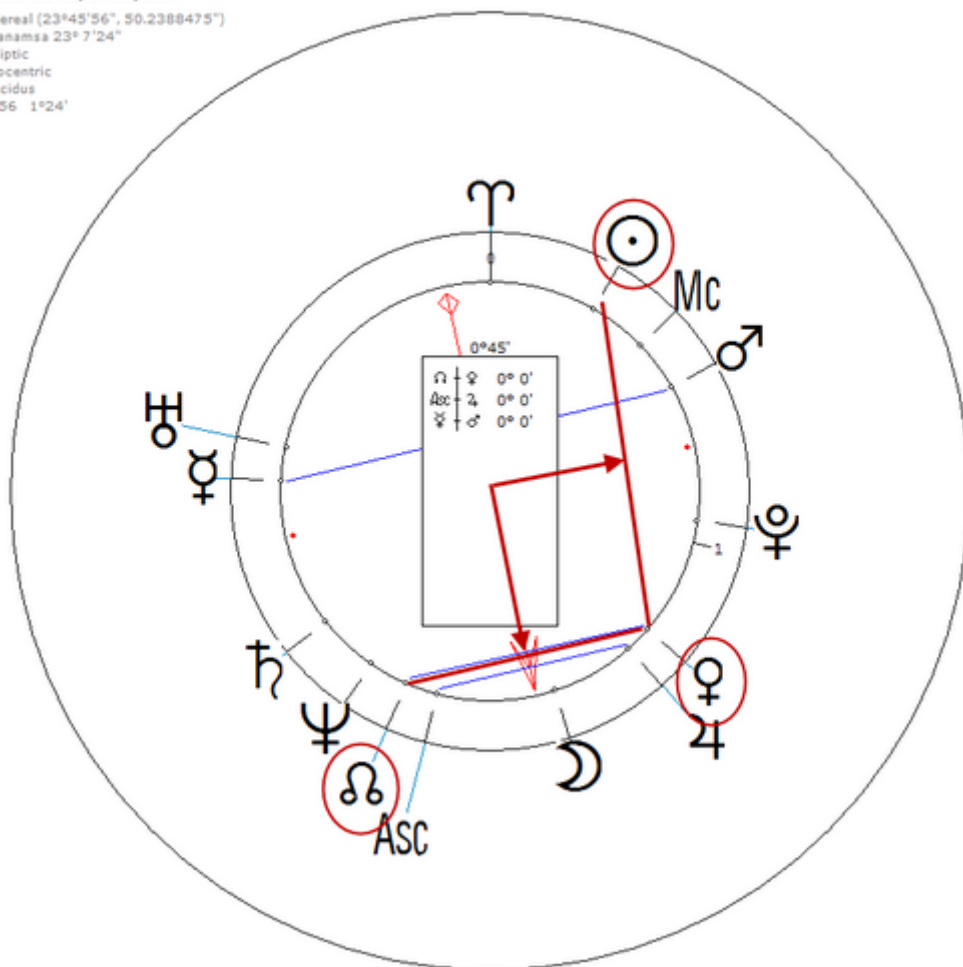

Lehman, Lee

9 September 1953 at 04:35 (= 04:35 AM)Wakefield, Nebraska, 42n16, 96w52

American author, lecturer and astrologer. Sexuality : Lesbian

<https://www.astro.com/astro-databank/Lehman,_Lee>

Harmonic 256

She has ♀/♁=☉/♀

Lehman, Lee
9 September 1953 Wed 4:35 (GMT-6) 42°16'09"N 96°51'53"W
Wakefield NE, Dixon, USA
Sidereal (23°45'56", 50.2388475")
Ayanamsa 23° 7'24"
Ecliptic
Geocentric
Placidus
H256 1°24'