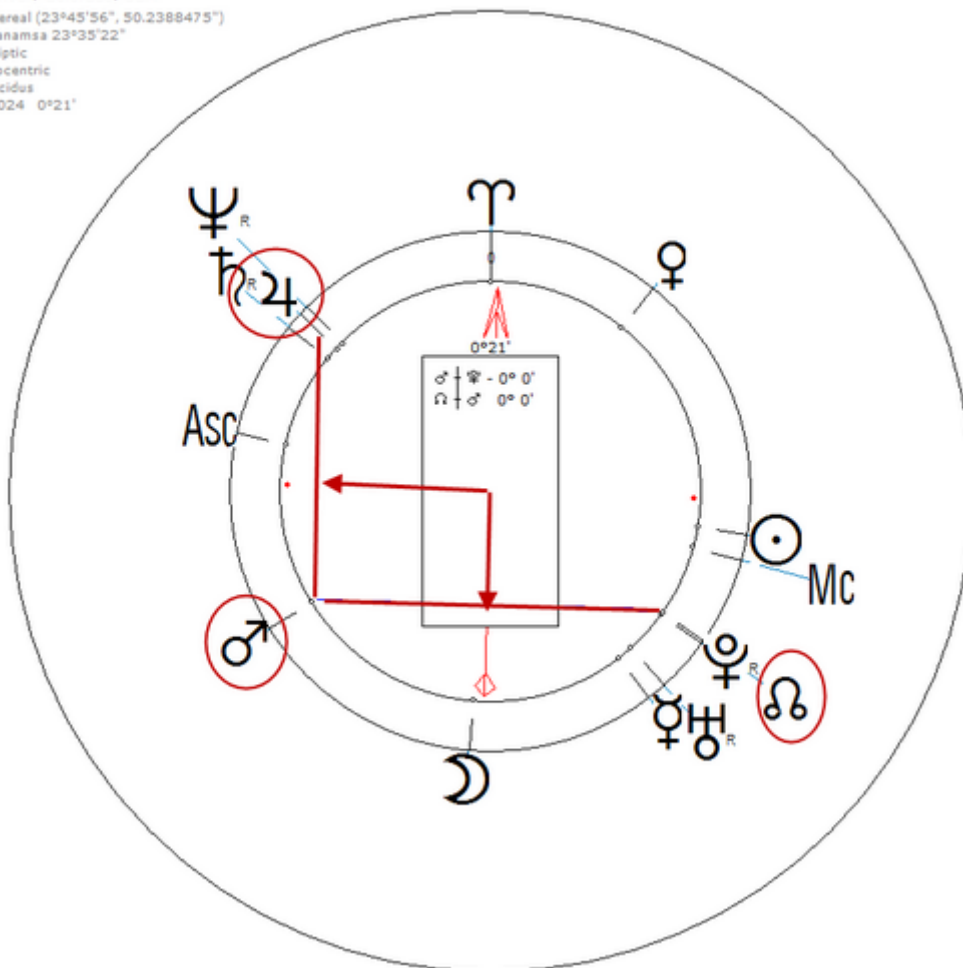

Chapman, Lyssa

10 June 1987 at 04:41 (= 04:41 AM)Denver, Colorado, 39n44, 104w59

American businesswoman. Sexuality : Bi-Sexual

<https://www.astro.com/astro-databank/Chapman,_Lyssa>

Harmonic 1024

She has $\♂/\♁ = \♂/♃$: She has contact with the male

$\♀/\♁ = \♀/♃$: She has contact with the female

Chapman, Lyssa
10 June 1987 Wed 4:41 (GMT-6) 39°44'21"N 104°59'03"W
Denver, Colorado, USA
Sidereal (23°45'56", 50.2388475")
Ayanamsa 23°35'22"
Ecliptic
Geocentric
Placidus
H1024 0°21'