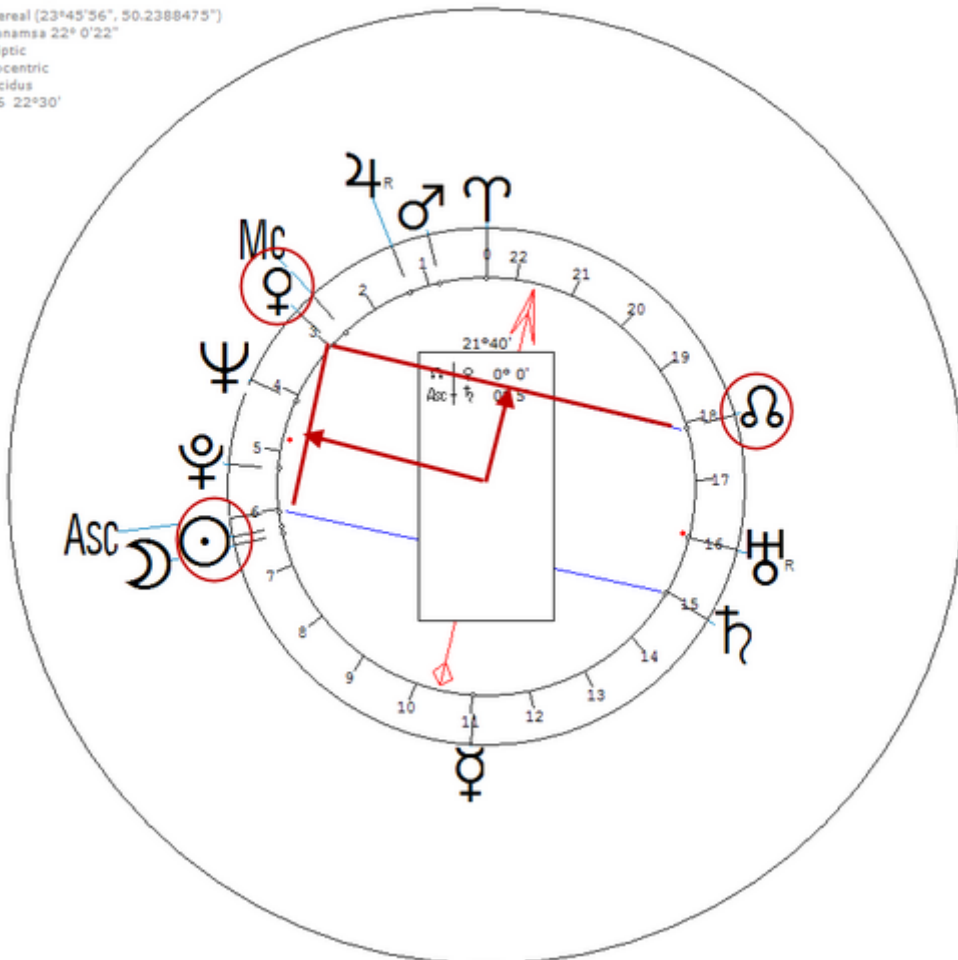

Lowell, Amy

9 February 1874 at 01:30 (= 01:30 AM)Brookline, Massachusetts, 42n20, 71w07

American writer.Sexuality : Lesbian

<https://www.astro.com/astro-databank/Lowell,_Amy>

Harmonic 16

Because of the very different birth time indication, we take 12:00.

She has ♀/♁=☉/♀

Lowell, Amy
9 February 1874 Mon 12:00 (GMT-4:44:29) 42°19'54"N 71°07'18"W
Brookline, Massachusetts, USA
Sidereal (23°45'56", 50.2388475")
Ayanamsa 22° 0' 22"
Ecliptic
Geocentric
Placidus
H16 22°30'