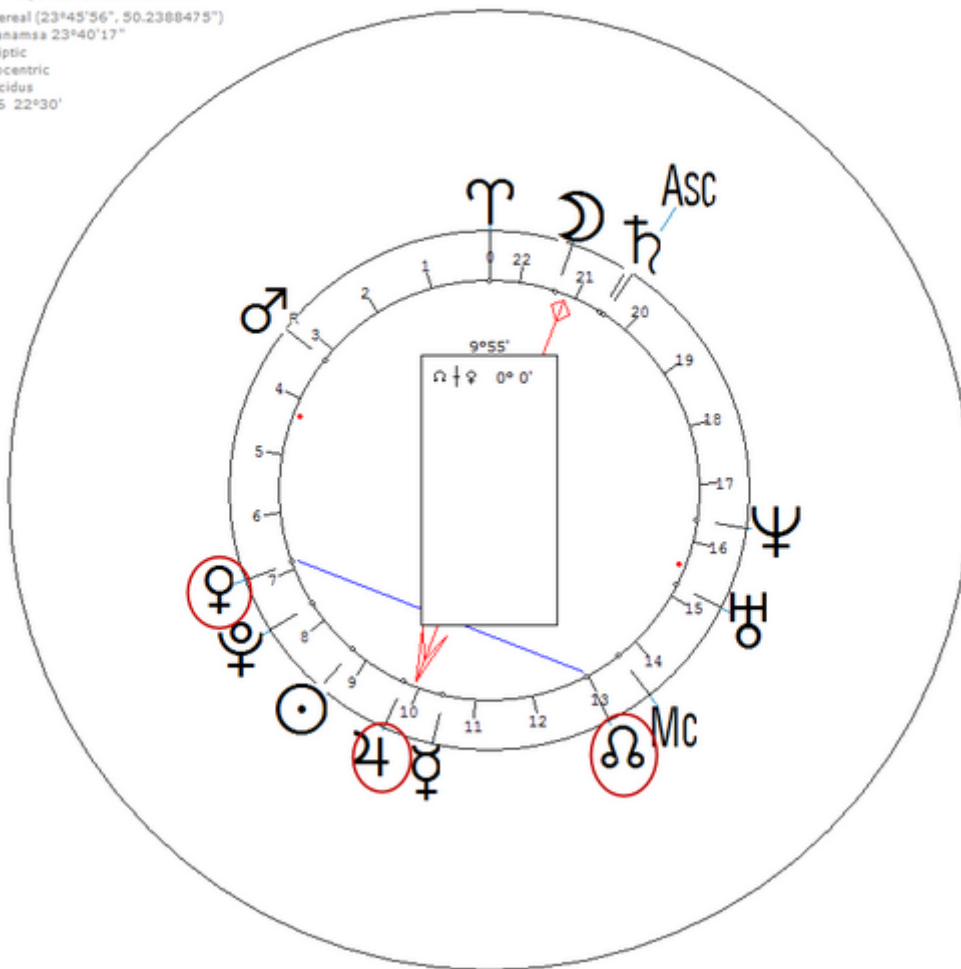

Ochoa, Jossie

8 December 1992 at 21:00 (= 9:00 PM)Los Angeles, California, 34n03, 118w15

American model. Sexuality : Lesbian

<https://www.astro.com/astro-databank/Ochoa,_Jossie>

Harmonic 16

She has ♀ /♁ = ♃

Ochoa, Jossie
8 December 1992 Tue 21:00 (GMT-8) 34n03 118w15
Los Angeles, California, USA
Sidereal (23°45'56", 50.2388475")
Ayanamsa 23°40'17"
Ecliptic
Geocentric
Placidus
H16 22°30'