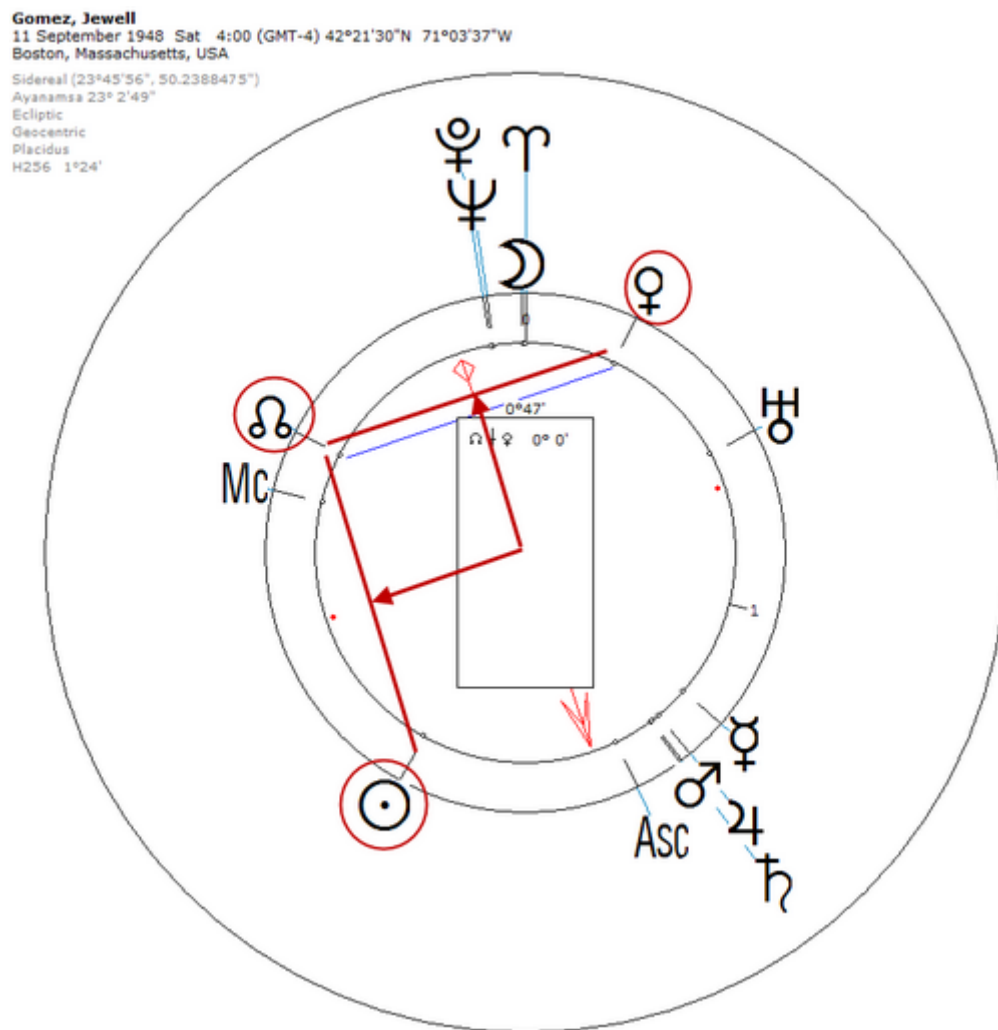

Gomez, Jewell

11 September 1948 at 04:00 (= 04:00 AM)Boston MA, USA, 42n21, 71w03

African-American/native American lesbian writer. Sexuality : Lesbian

<https://www.astro.com/astro-databank/Gomez,_Jewell>

Harmonic 256

She has ☉/♋ = ♀/♋