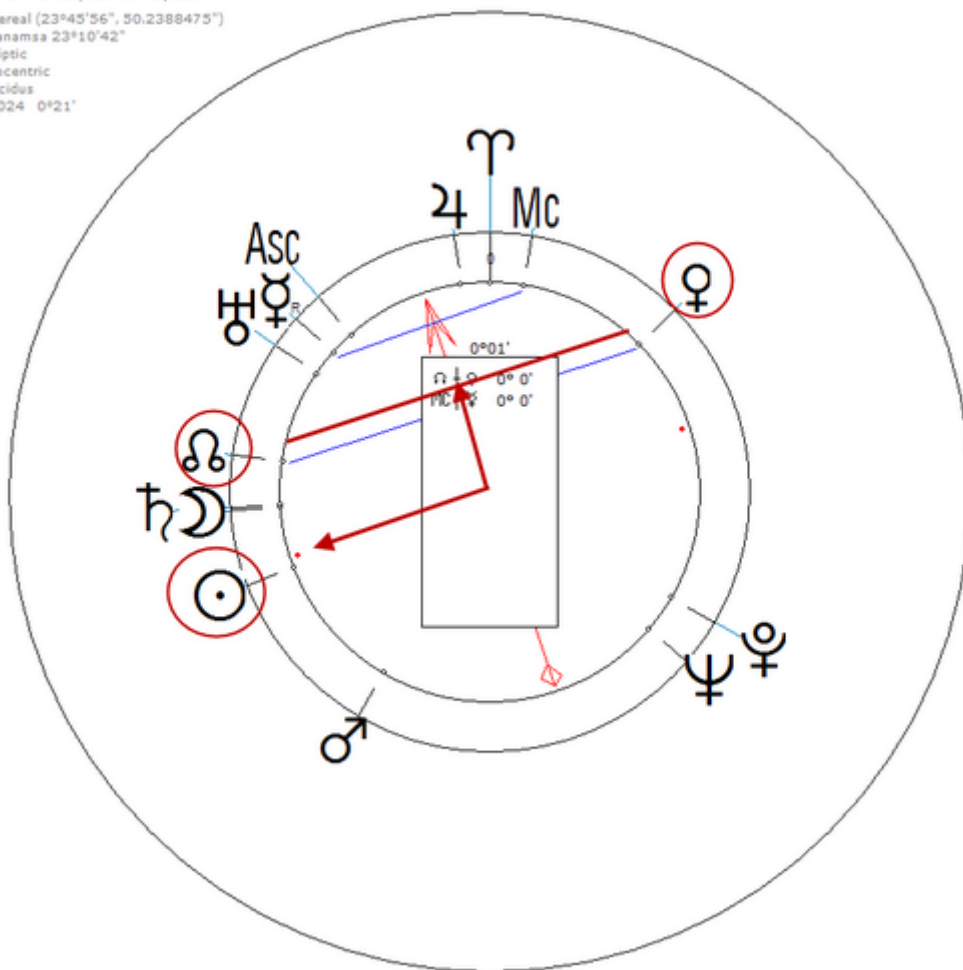

Phranc

28 August 1957 at 19:11 (= 7:11 PM)Santa Monica, California, 34n01, 118w29

American entertainer.Sexuality : Lesbian

<https://www.astro.com/astro-databank/Phranc>

Harmonic 1024

She has ♀/♁=☉

Phranc
28 August 1957 Wed 19:11 (GMT-7) 34n01 118w29
Santa Monica, California, USA
Sidereal (23°45'56", 50.2388475")
Ayanamsa 23°10'42"
Ecliptic
Geocentric
Placidus
H1024 0°21'