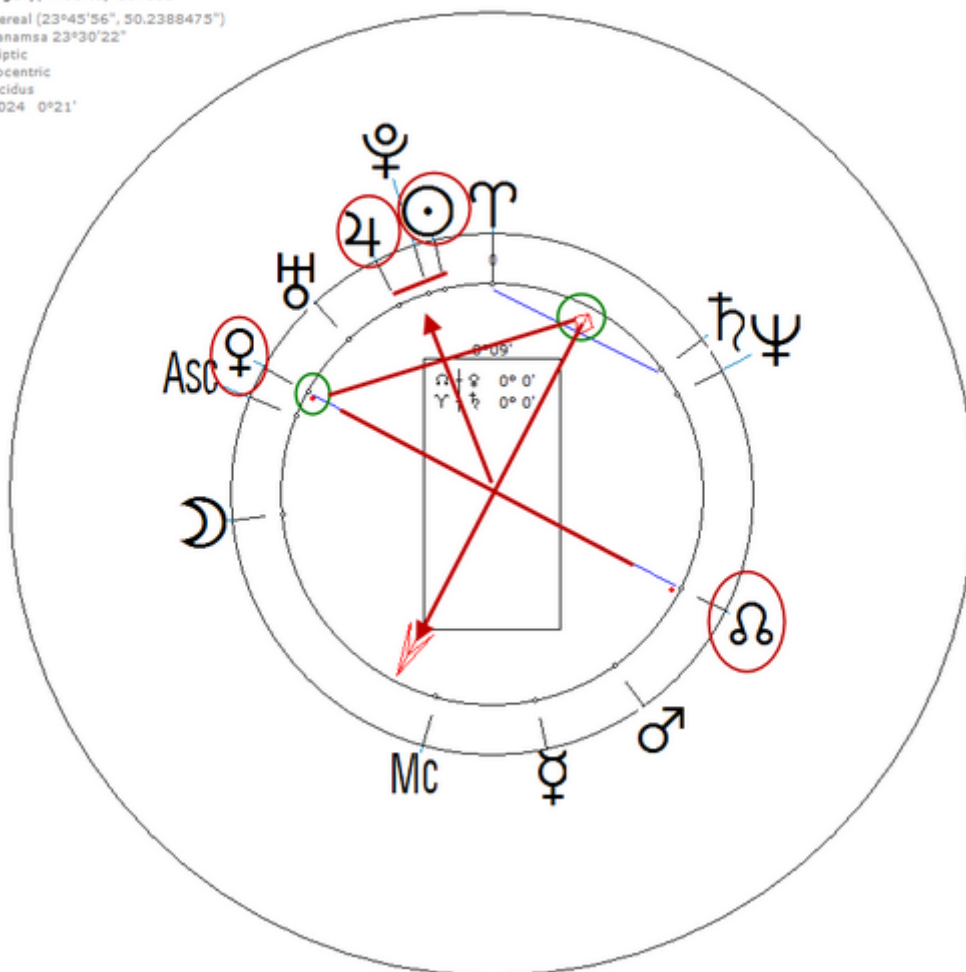

Canadian singer-songwriter. Sexuality : Lesbian

https://www.astro.com/astro-databank/Quin,_Tegan

Harmonic 1024

She has ♀/♋=☉/♉

Quin, Tegan
19 September 1981 Sat 5:56 (GMT-6) 51n03 114w05
Calgary, Alberta, Canada
Sidereal (23°45'56", 50.2388475")
Ayanamsa 23°30'22"
Ecliptic
Geocentric
Placidus
H1024 0°21'