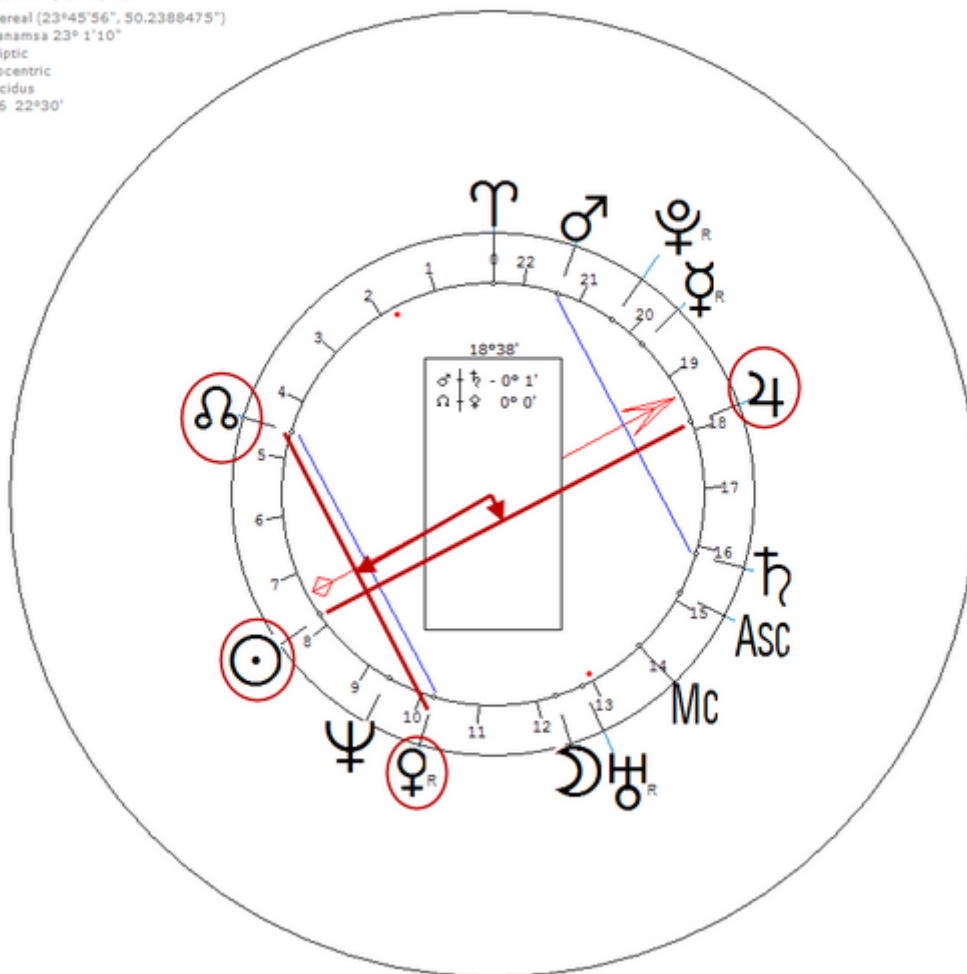

Smith, Barbara

16 November 1946 at 02:13 (= 02:13 AM)Cleveland, Ohio, 41n30, 81w42

American black feminist. Sexuality : Lesbian

<https://www.astro.com/astro-databank/Smith,_Barbara>

Harmonic 16

She has ♀/♁=☉/♃

Smith, Barbara
16 November 1946 Sat 2:13 (GMT-5) 41°29'58"N 81°41'44"W
Cleveland, Ohio, USA
Sidereal (23°45'56", 50.2388475")
Ayanamsa 23° 1'10"
Ecliptic
Geocentric
Placidus
H16 22°30'