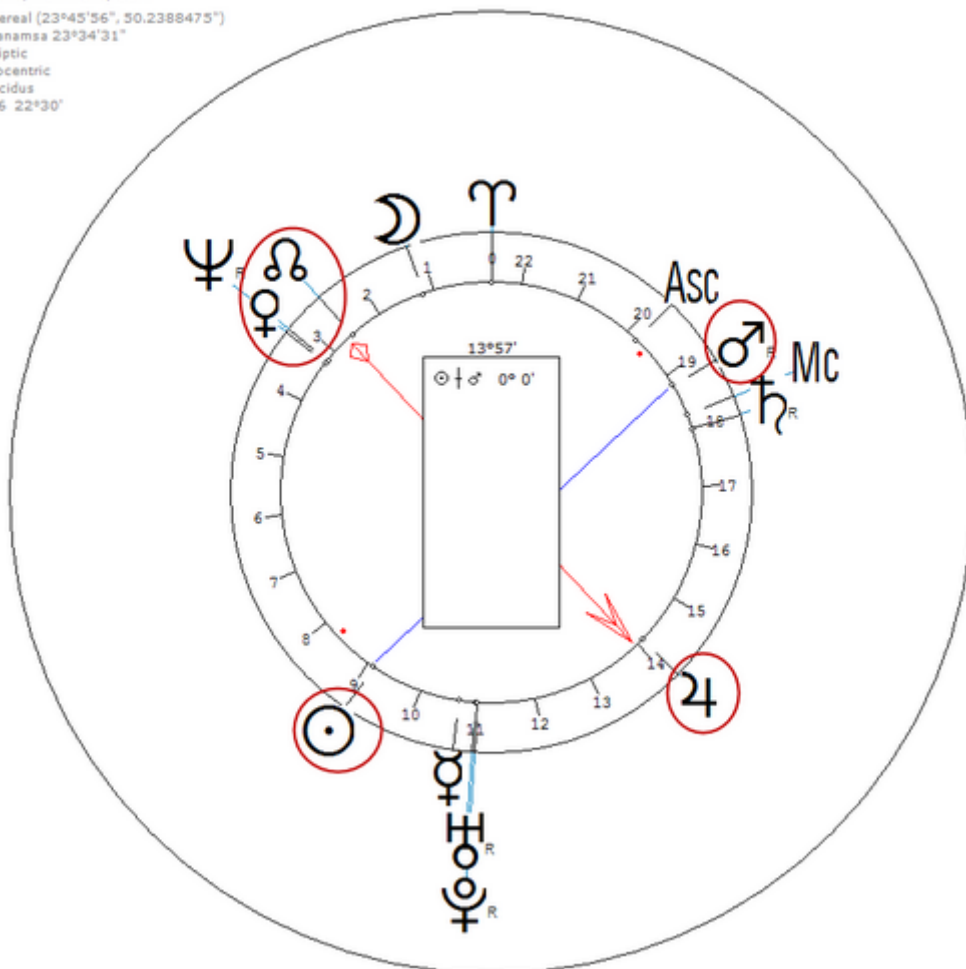

Lohan, Lindsay

2 July 1986 at 04:40 (= 04:40 AM)Bronx, New York, 40n51, 73w54

American actress.Sexuality : Bi-Sexual

https://www.astro.com/astro-databank/Lohan,_Lindsay

Harmonic 16

She has ♀/♁ = ☉/♂ = 4

Lohan, Lindsay
2 July 1986 Wed 4:40 (GMT-4) 40n51 73w54
Bronx, New York, USA
Sidereal (23°45'56", 50.2388475")
Ayanamsa 23°34'31"
Ecliptic
Geocentric
Placidus
H16 22°30'