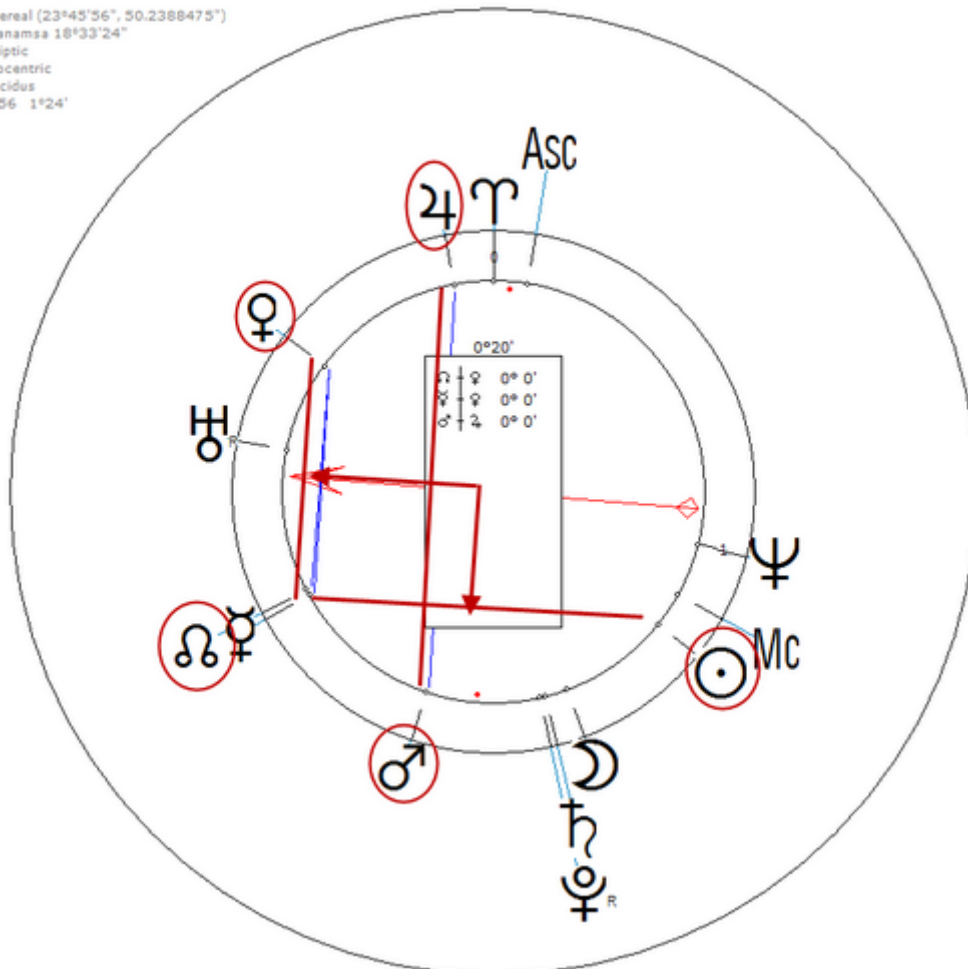

Sexuality : Bi-Sexual

https://www.astro.com/astro-databank/Christina,_Queen_of_Sweden

Harmonic 256

She has ♀/♏ = ♂/♉ = ☉/♏

because she has ♂/♉, is she bisexual. Without that, she would be lesbian.

Christina, Queen of Sweden
18 December 1626 Fri 20:00 (GMT+1:12:12) 59n20 18e03
Stockholm, Sweden
Sidereal (23°45'56", 50.2388475")
Ayanamsa 18°33'24"
Ecliptic
Geocentric
Placidus
H256 1°24'