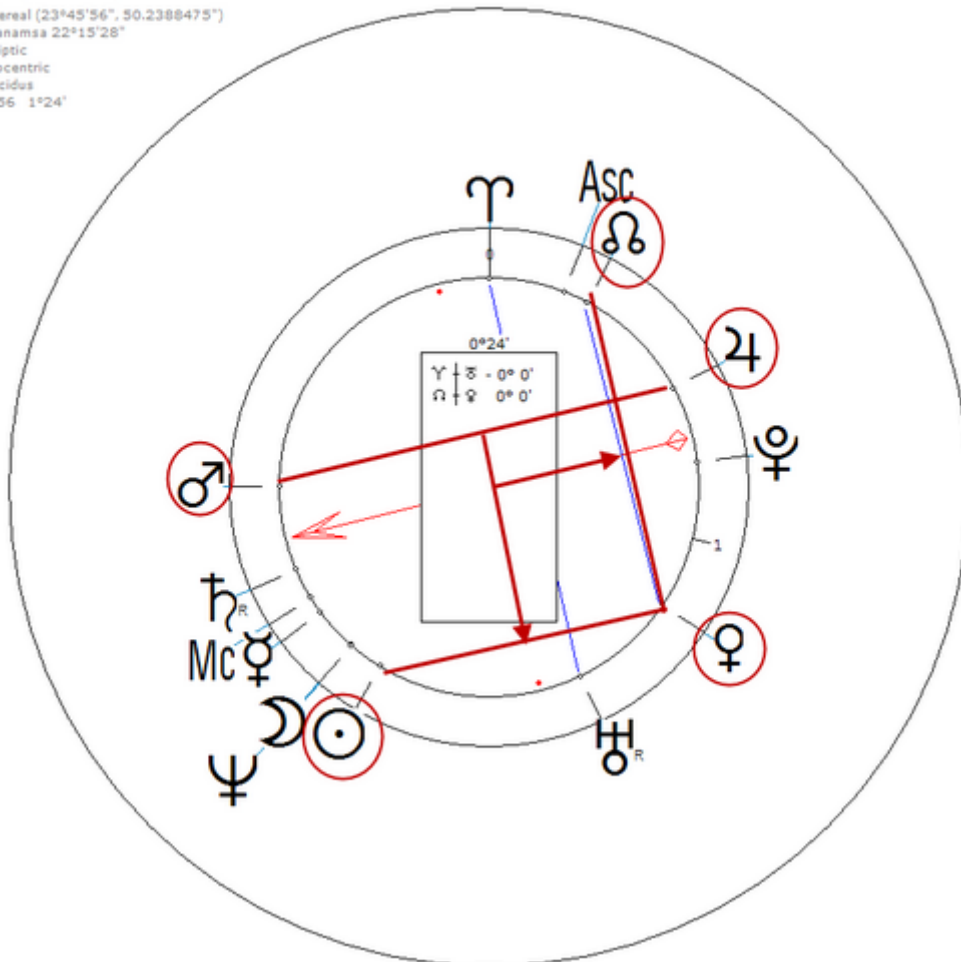

Sackville-West, Vita

9 March 1892 at 04:15 (= 04:15 AM)Knole, England, 51n16, 0e12

British poet, novelist. Sexuality : Bi-Sexual

<https://www.astro.com/astro-databank/Sackville-West,_Vita>

Harmonic 256

She has ♀/♁ = ☉/♀ = ♂/♃

♂/♁ = ☉/♂ = ♃

Sackville-West, Vita
9 March 1892 Wed 4:15 (GMT) 51n15 0e13
Knole, United Kingdom
Sidereal (23°45'56", 50.2388475")
Ayanamsa 22°15'28"
Ecliptic
Geocentric
Placidus
H256 1°24'