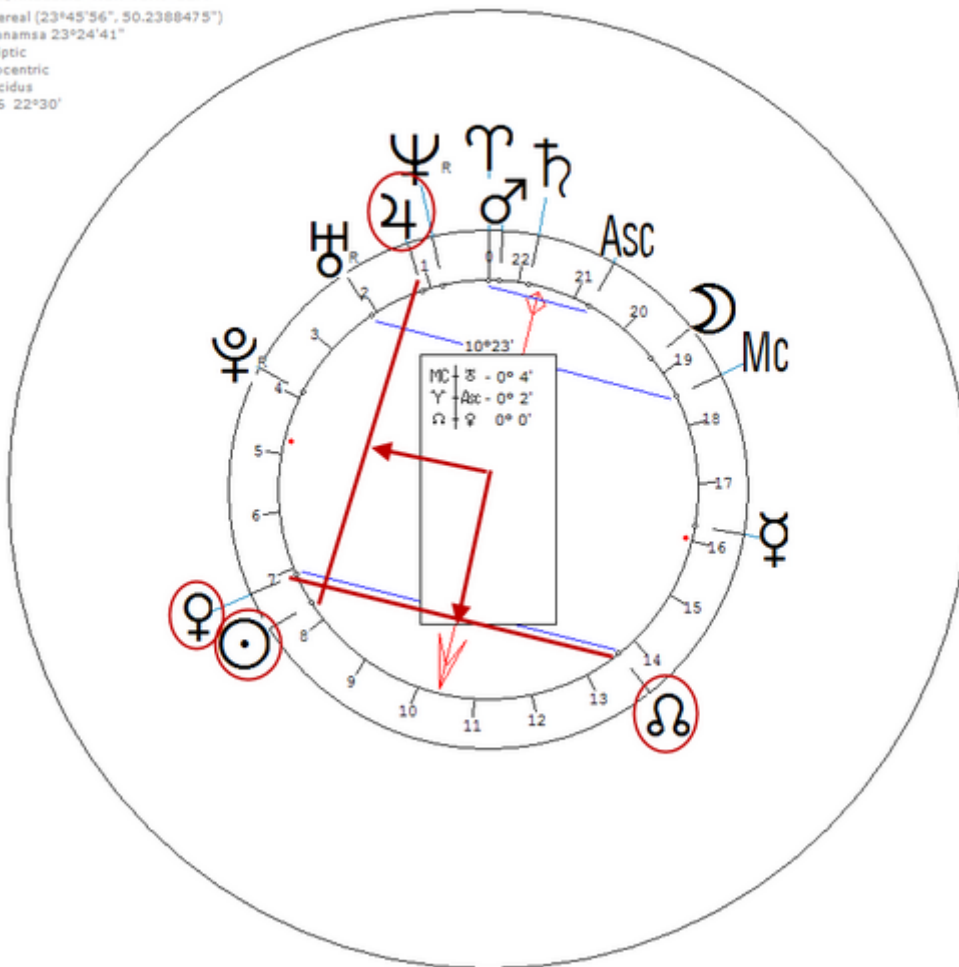

American astrologer. Sexuality : Bi-Sexual

https://www.astro.com/astro-databank/Raymond,_Kitty

Harmonic 16

She has ♀/♋ = ☉/♈

♂/♌ = ♃

Raymond, Kitty
21 April 1974 Sun 9:24 (GMT-4) 41°42'01"N 73°55'17"W
Poughkeepsie, New York, USA
Sidereal (23°45'56", 50.2388475")
Ayanamsa 23°24'41"
Ecliptic
Geocentric
Placidus
H16 22°30'