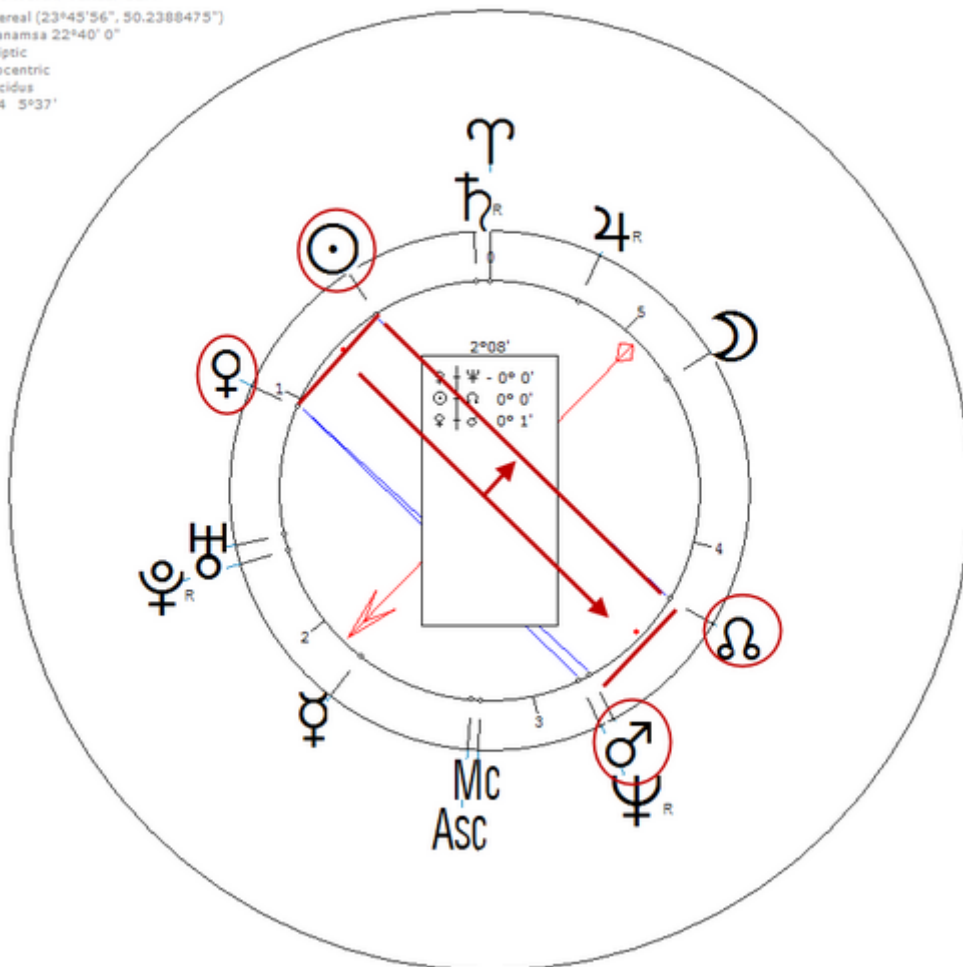

Highsmith, Patricia

19 January 1921 at 03:45 (= 03:45 AM)Fort Worth, Texas, 32n44, 97w19

American author. Sexuality : Lesbian

<https://www.astro.com/astro-databank/Highsmith,_Patricia>

Harmonic 64

She has ☉/♋ = ♂/♋ = ☉/♀ Bi-Sexual

♀/♋ = ♃

Highsmith, Patricia
19 January 1921 Wed 3:45 (GMT-6) 32°43'31"N 97°19'14"W
Fort Worth, Texas, USA
Sidereal (23°45'56", 50.2388475")
Ayanamsa 22°40' 0"
Ecliptic
Geocentric
Placidus
H64 5°37'