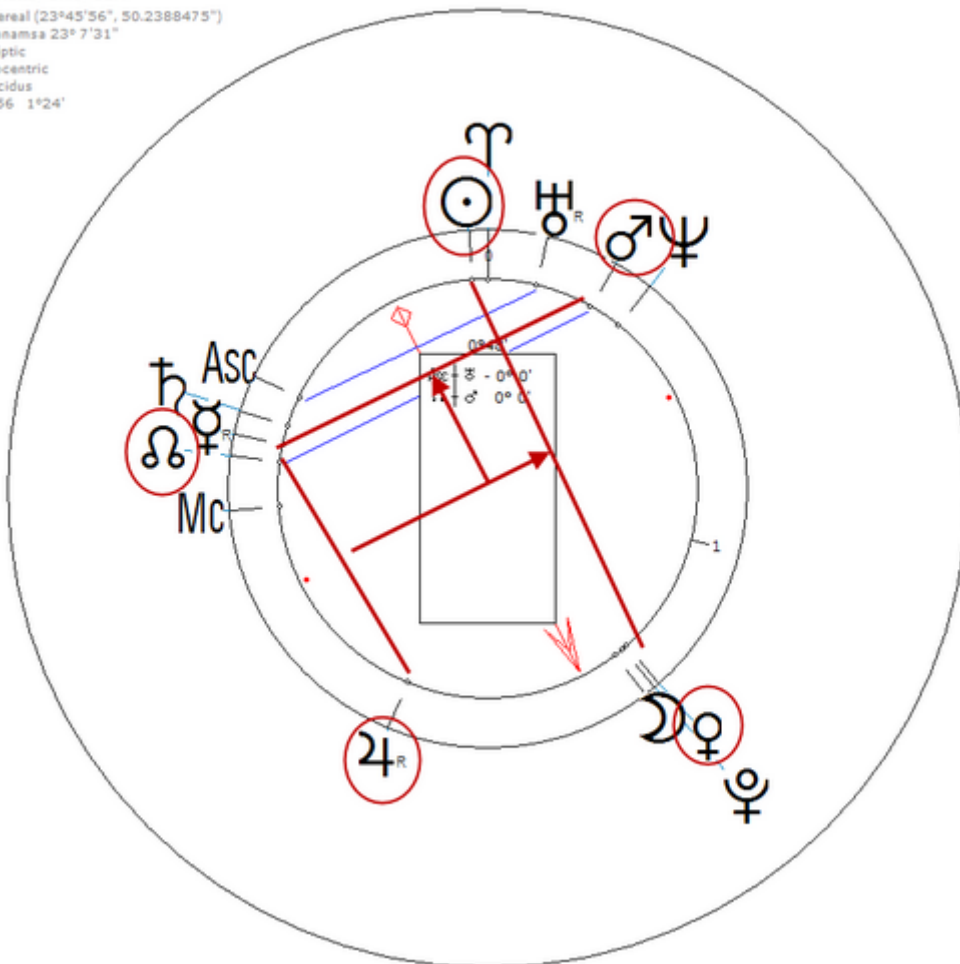

Flynt, Althea

6 November 1953 at 17:45 (= 5:45 PM)Marietta, Ohio, 39n25, 81w27

American publisher.Sexuality : Bi-Sexual

<https://www.astro.com/astro-databank/Flynt,_Althea>

Harmonic 256

She has $\♂/\♁ = ♃/\♁ = \odot/\♀$

$\♀/\♁ = \♂/\♃$

Flynt, Althea
6 November 1953 Fri 17:45 (GMT-5) 39°24'55"N 81°27'18"W
Marietta, Ohio, USA
Sidereal (23°45'56", 50.2388475")
Ayanamsa 23° 7' 31"
Ecliptic
Geocentric
Placidus
H256 1°24'