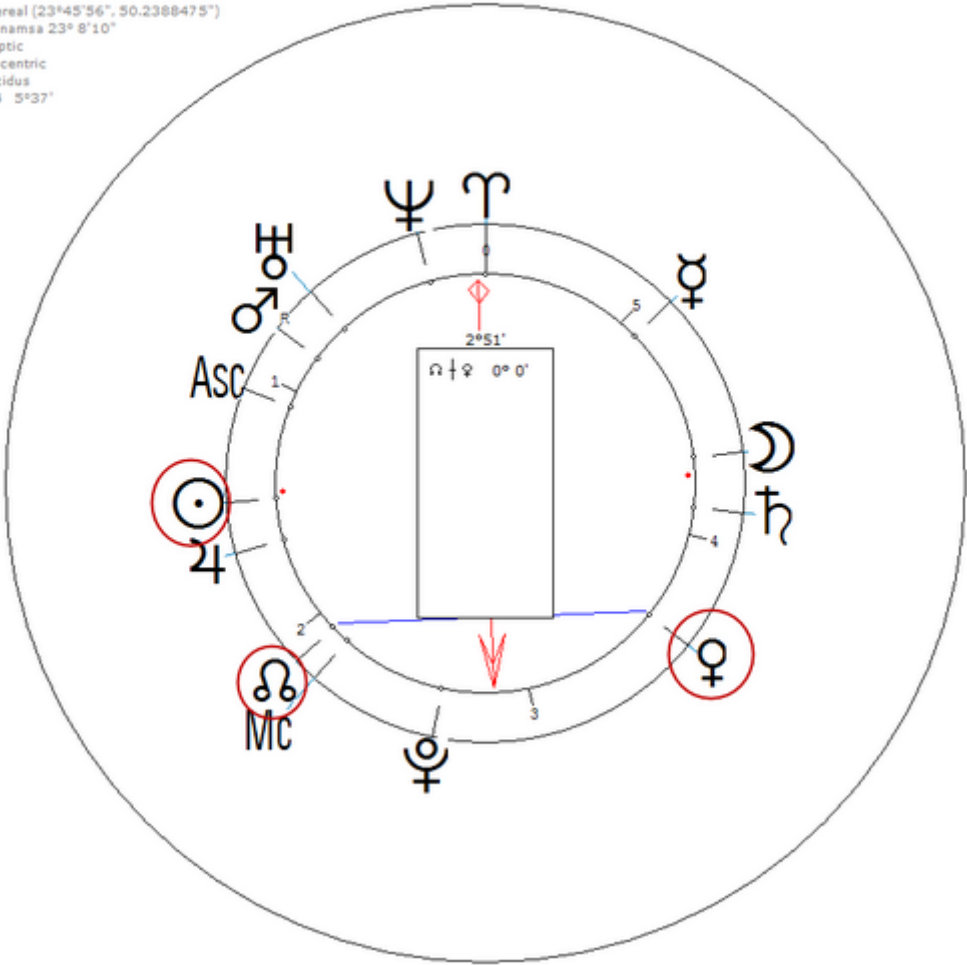

Spuzich, Sandra

3 April 1937 at 01:50 (= 01:50 AM)Indianapolis, Indiana, 39n46, 86w09

American professional golfer. Sexuality : Lesbian

https://www.astro.com/astro-databank/Spuzich,_Sandra

Harmonic 64

She has ♀ / ♁ = ☉