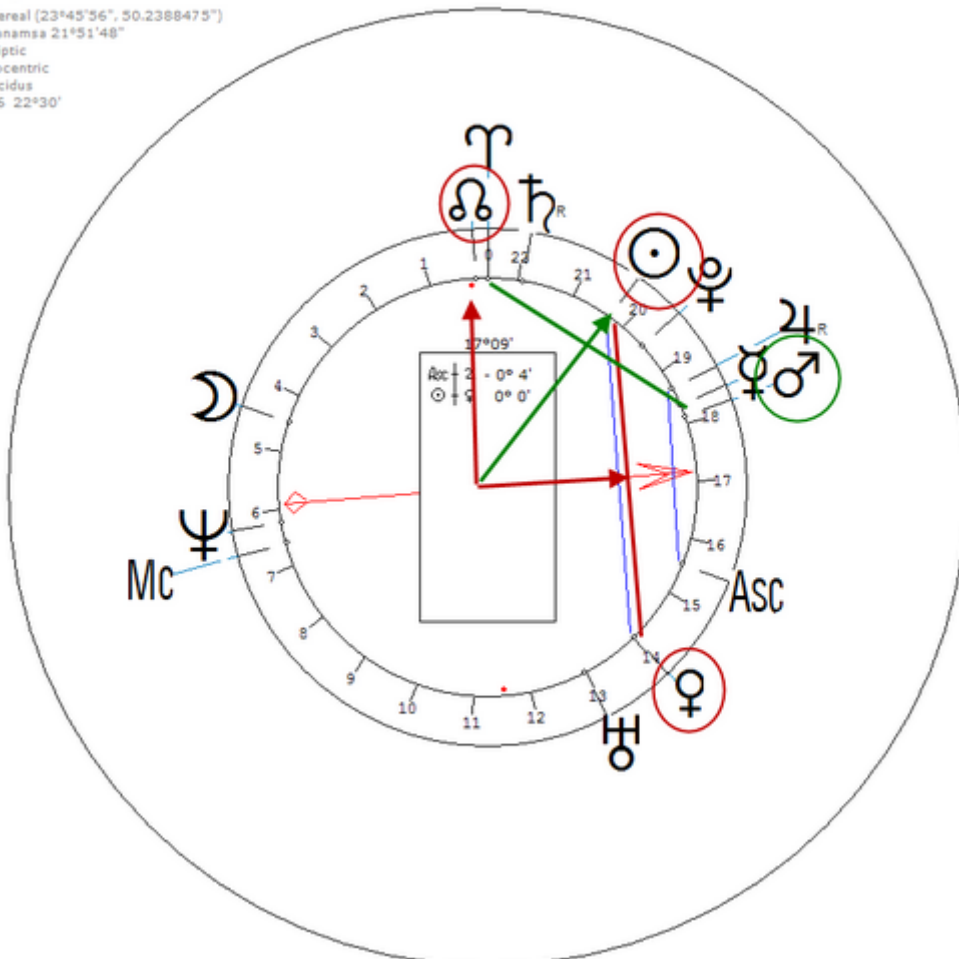

De Morny, Mathilde

26 May 1863 at 11:00 (= 11:00 AM)Paris Arrondissement 7, France, 48n5125, 2e1912

French noblewoman, artist and transgender figure.

Sexuality : Lesbian

Sexuality : Transvestite

<https://www.astro.com/astro-databank/De_Morny,_Mathilde>

Harmonic 16

She has (red) ☉/♀ = ♁

(green) ♂/♁ = ☉

De Morny, Mathilde
26 May 1863 Tue 11:00 (GMT+0:09:20) 48n52 2e20
Paris, France
Sidereal (23°45'56", 50.2388475")
Ayanamsa 21°51'48"
Ecliptic
Geocentric
Placidus
H16 22°30'