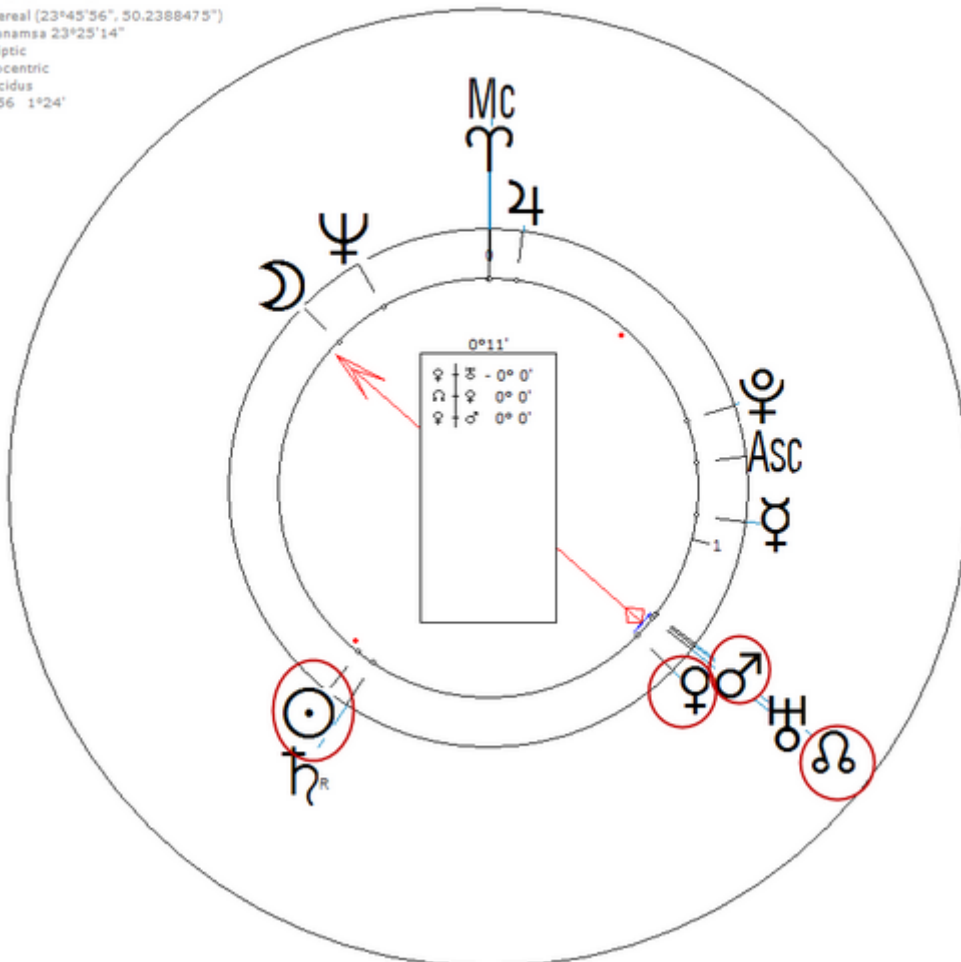

Peace, Heather

16 June 1975 at 06:30 (= 06:30 AM)Bradford, England, 53n48, 1w45

English actress.Sexuality : Lesbian

https://www.astro.com/astro-databank/Peace,_Heather

Harmonic 16

She has ♃/♁=☉/♀

Peace, Heather
16 June 1975 Mon 6:30 (GMT+1) 53n48 1w45
Bradford, England
Sidereal (23°45'56", 50.2388475")
Ayanamsa 23°25'38"
Ecliptic
Geocentric
Placidus
H16 22°30'