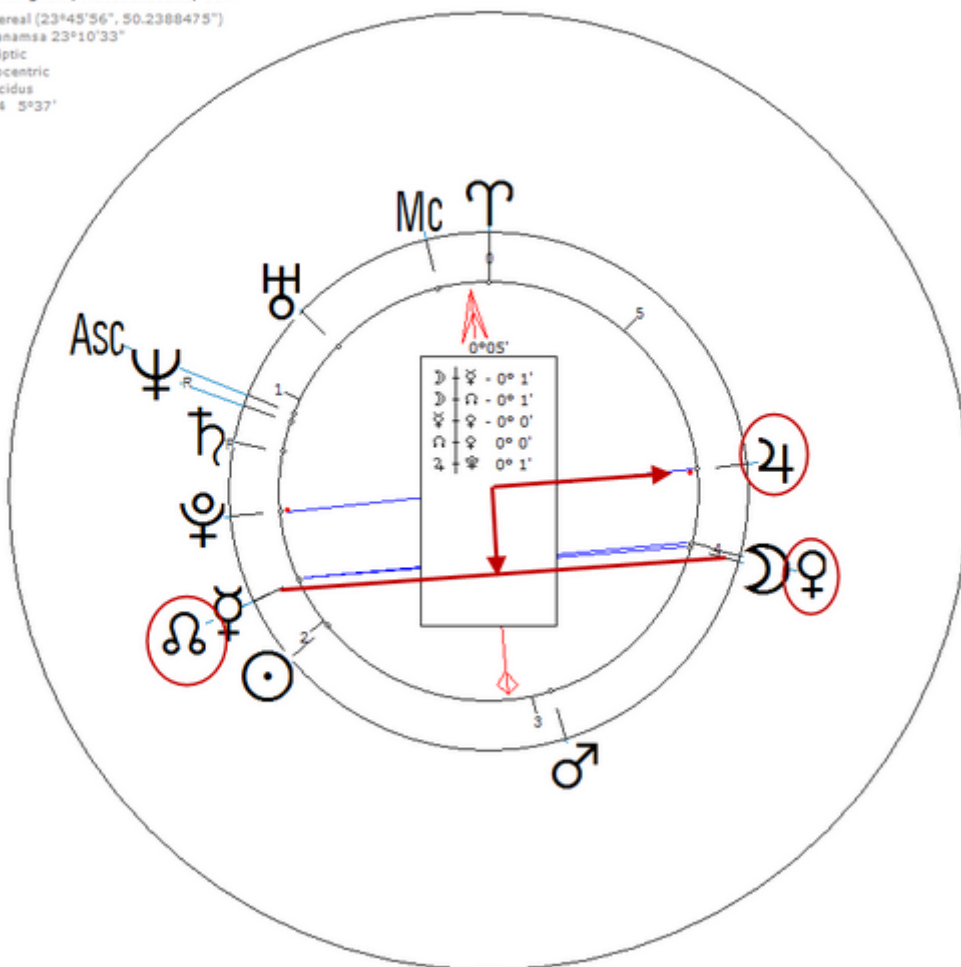

Gregorini, Francesca

7 August 1968 at 21:20 (= 9:20 PM)Rome, Italy, 41n54, 12e29

Italian-American film director. Sexuality : Lesbian

https://www.astro.com/astro-databank/Gregorini,_Francesca

Harmonic 64

She has ♀/♁=☉