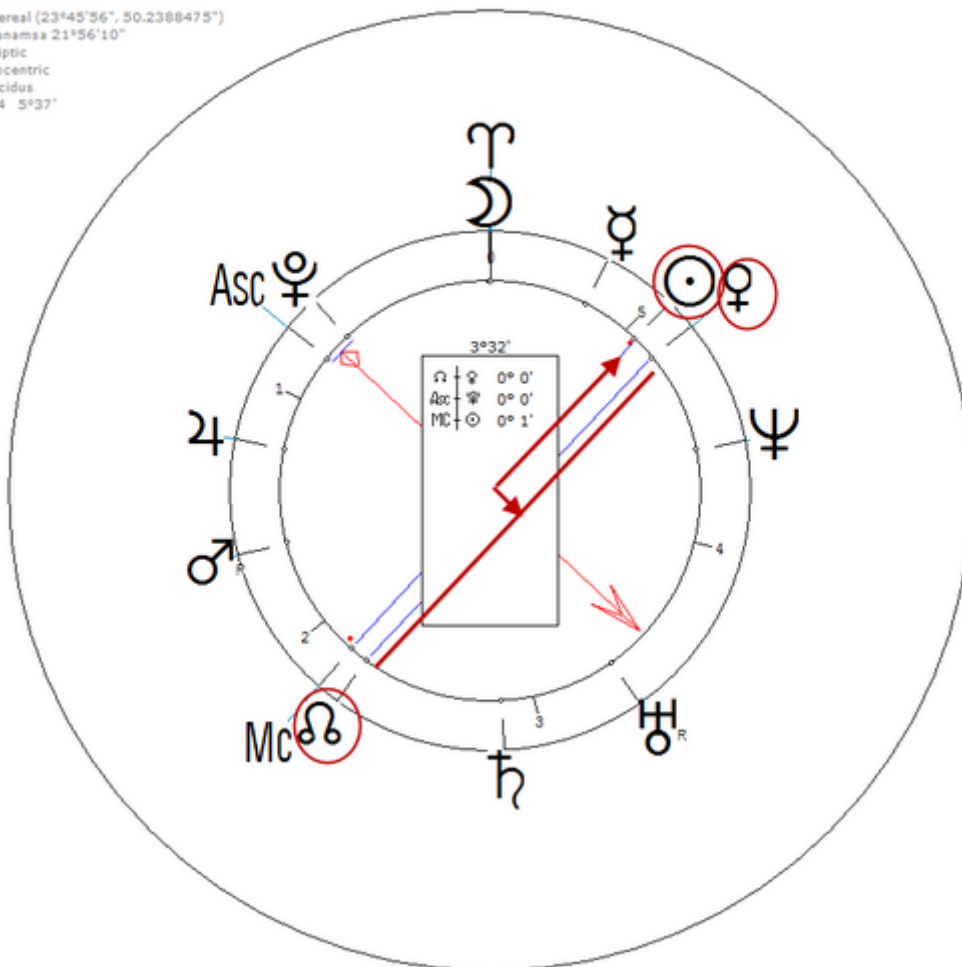

French operatic soprano. Sexuality : Bi-Sexual

https://www.astro.com/astro-databank/Leblanc,_Georgette

Harmonic 64

She has ♀/♁ = ☉

☉/♂ = ♂/♁

Leblanc, Georgette
8 February 1869 Mon 1:30 (GMT+0:04:20) 49n26 1e05
Rouen, France
Sidereal (23°45'56", 50.2388475")
Ayanamsa 21°56'10"
Ecliptic
Geocentric
Placidus
H64 5°37'