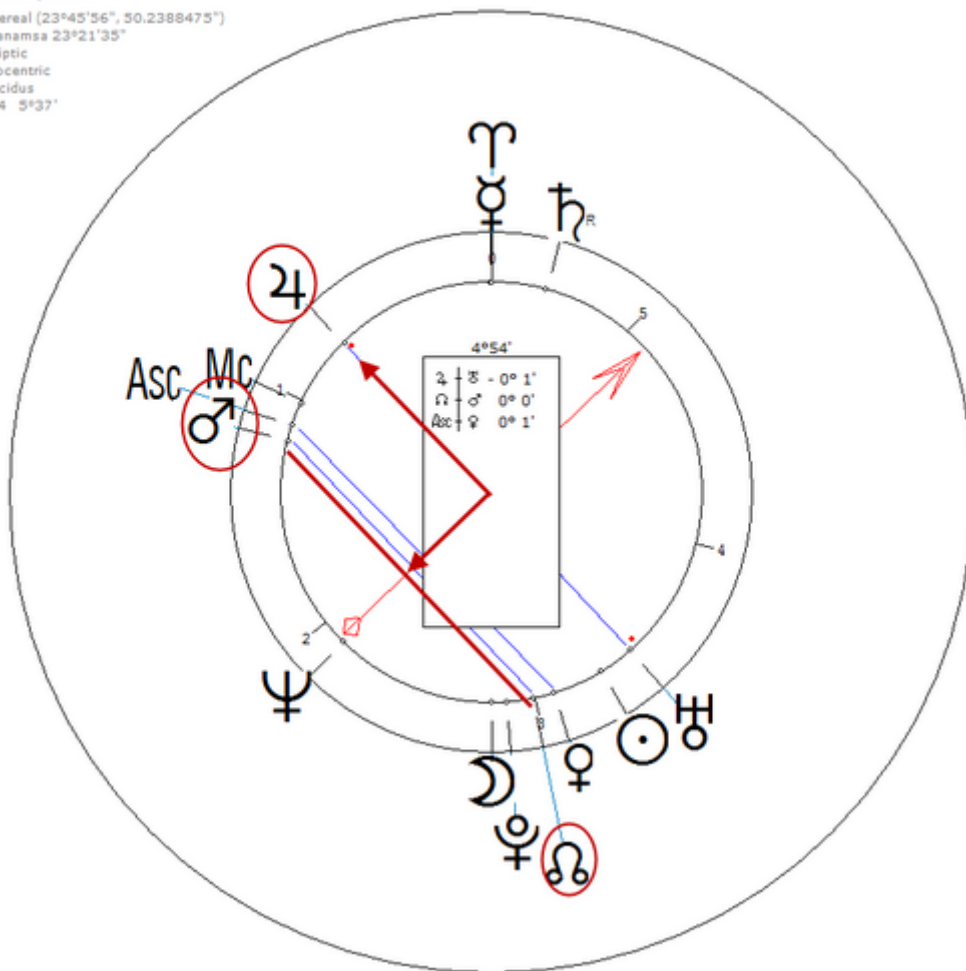

Duffy, Carol Ann

23 December 1955 at 23:35 (= 11:35 PM)Glasgow, Scotland, 55n53, 4w15

Scottish poet. Sexuality : Lesbian

https://www.astro.com/astro-databank/Duffy,_Carol_Ann

Harmonic 256

She has ♀/♁ = ☉

Duffy, Carol Ann
23 December 1955 Fri 23:35 (GMT) 55n53 4w15
Glasgow, Scotland
Sidereal (23°45'56", 50.2388475")
Ayanamsa 23° 9' 21"
Ecliptic
Geocentric
Placidus
H256 1°24'