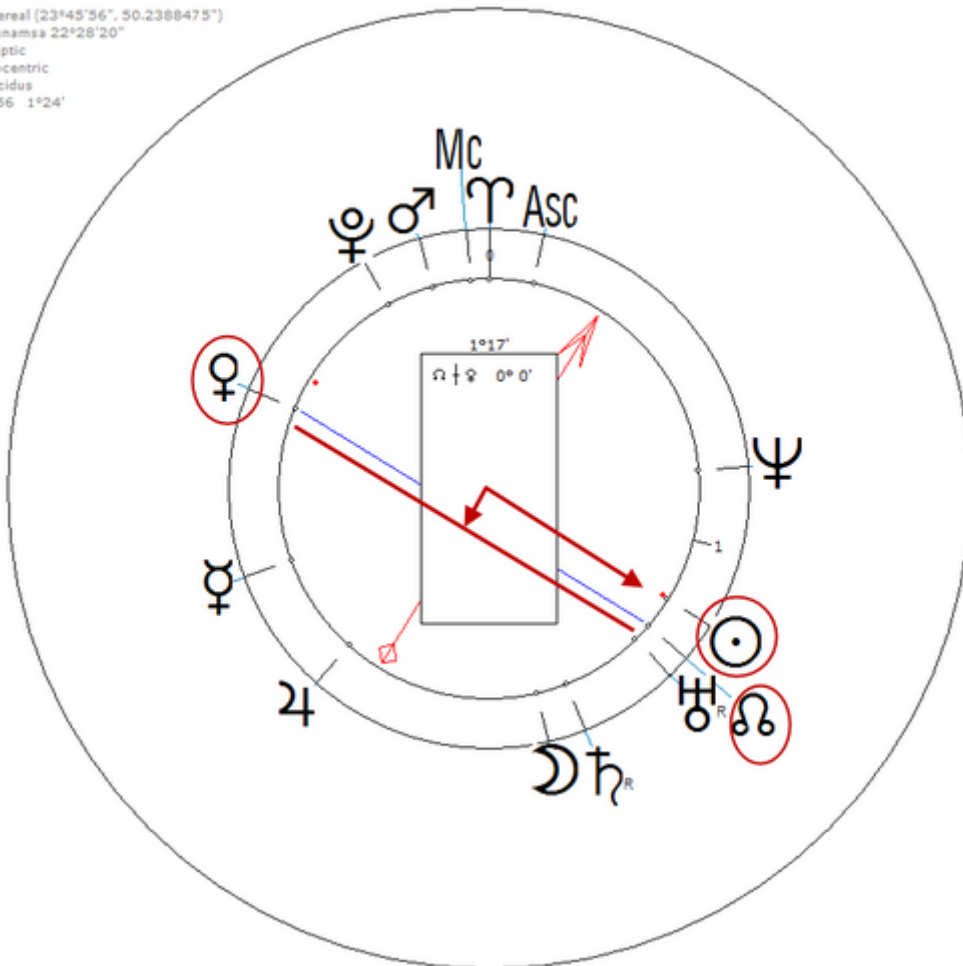

Bentley, Gladys

12 August 1907 at 09:30 (= 09:30 AM)Philadelphia, Pennsylvania, 39n57,
75w10

American blues singer, pianist, and entertainer. Sexuality : Lesbian

<https://www.astro.com/astro-databank/Bentley,_Gladys>

Harmonic 256

She has ♀/♁ = ☉

Bentley, Gladys
12 August 1907 Mon 9:30 (GMT-5) 39°57'08"N 75°09'51"W
Philadelphia, Pennsylvania, USA
Sidereal (23°45'56", 50.2388475")
Ayanamsa 22°28'20"
Ecliptic
Geocentric
Placidus
H256 1°24'