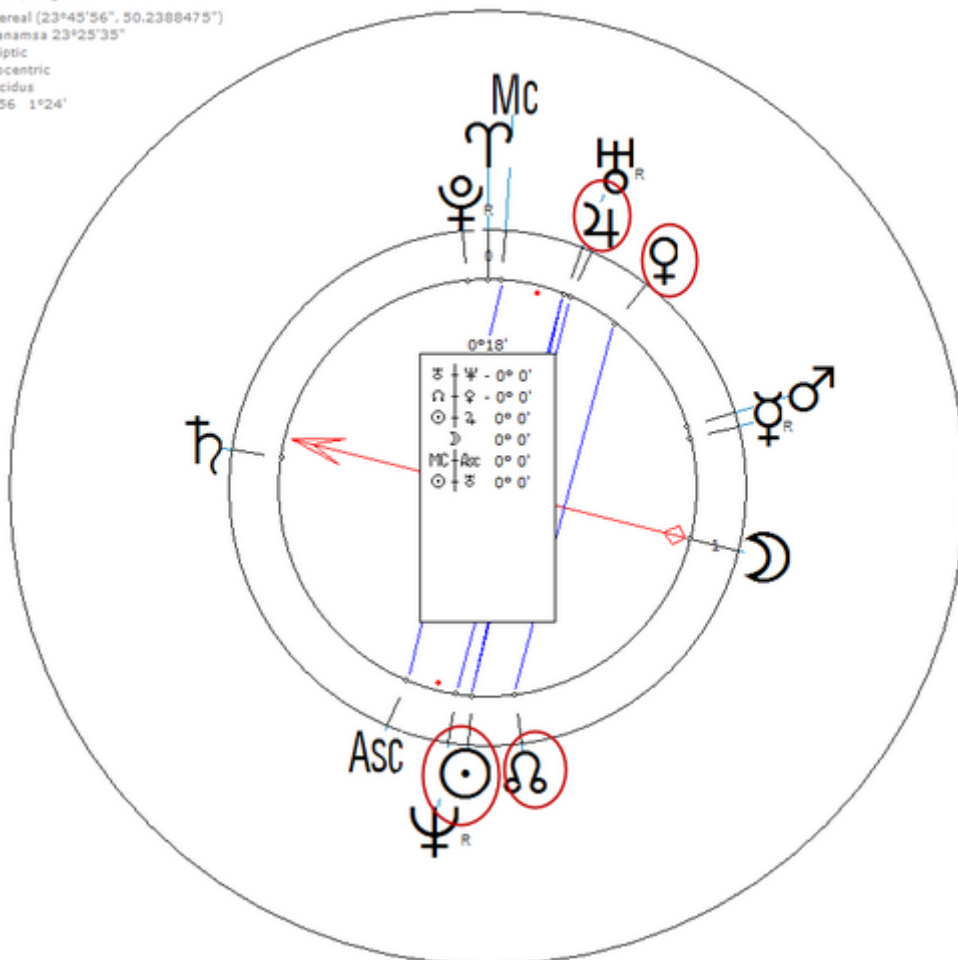

English singer. Sexuality : Bi-Sexual

https://www.astro.com/astro-databank/Mel_B

Harmonic 256

She has ☉/♈ = ♀/♏

♂/♏ = ♀/♈

Mel B
29 May 1975 Thu 17:59 (GMT+1) 53n50 1w35
Leeds, England
Sidereal (23°45'56", 50.2388475")
Ayanamsa 23°25'35"
Ecliptic
Geocentric
Placidus
H256 1°24'