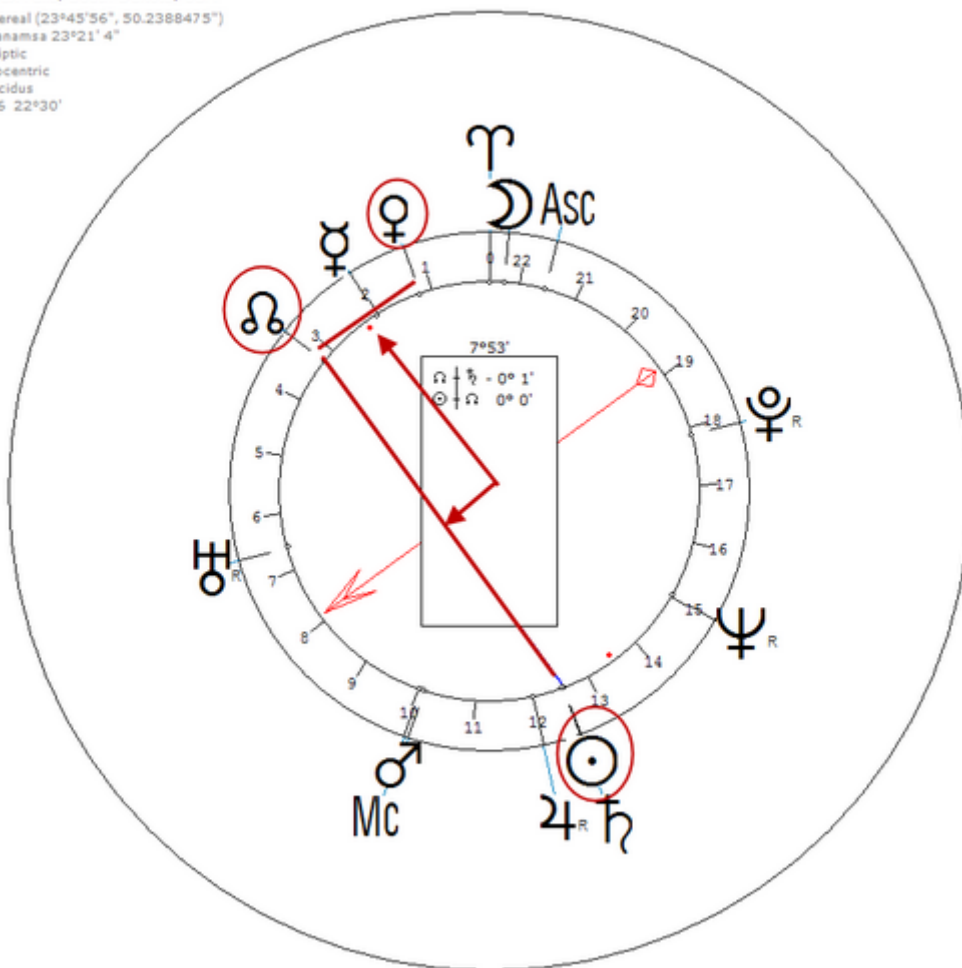

11 March 1970 at 15:15 (= 3:15 PM)Sioux Falls, South Dakota, 43n33, 96w42

American field biologist. Sexuality : Lesbian

https://www.astro.com/astro-databank/Holland,_Ranae

Harmonic 16

She has ☉/♋ = ♀/♋

Holland, Ranae
11 March 1970 Wed 15:15 (GMT-6) 43n33 96w42
Sioux Falls, South Dakota, USA
Sidereal (23°45'56", 50.2388475")
Ayanamsa 23°21' 4"
Ecliptic
Geocentric
Placidus
H16 22°30'