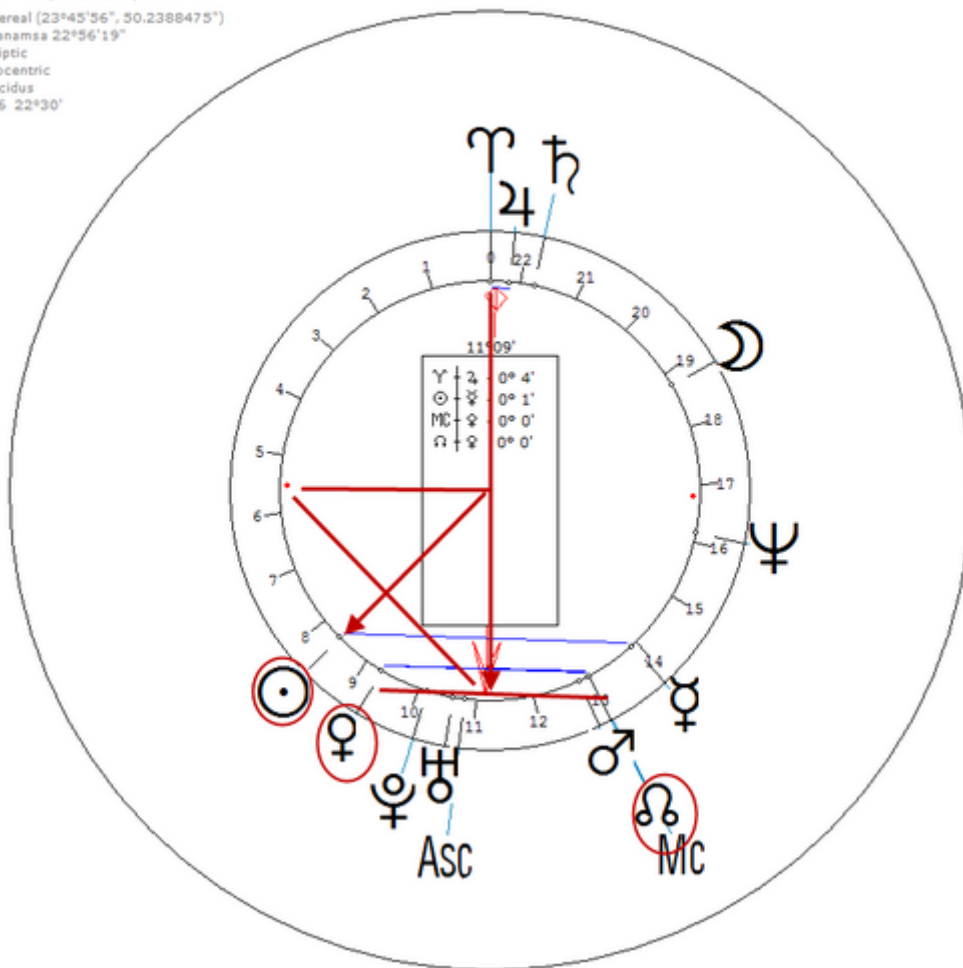

Dobkin, Alix

16 August 1940 at 17:30 (= 5:30 PM)New York, New York, 40n43, 74w0

American lesbian folk singer-songwriter. Sexuality : Lesbian

<https://www.astro.com/astro-databank/Dobkin,_Alix>

Harmonic 16

She has ♀/♁=☉

The Sun is between two harmonic points.

Dobkin, Alix
16 August 1940 Fri 17:30 (GMT-4) 40°42'51"N 74°00'23"W
New York, New York, USA
Sidereal (23°45'56", 50.2388475")
Ayanamsa 22°56'19"
Ecliptic
Geocentric
Placidus
H16 22°30'