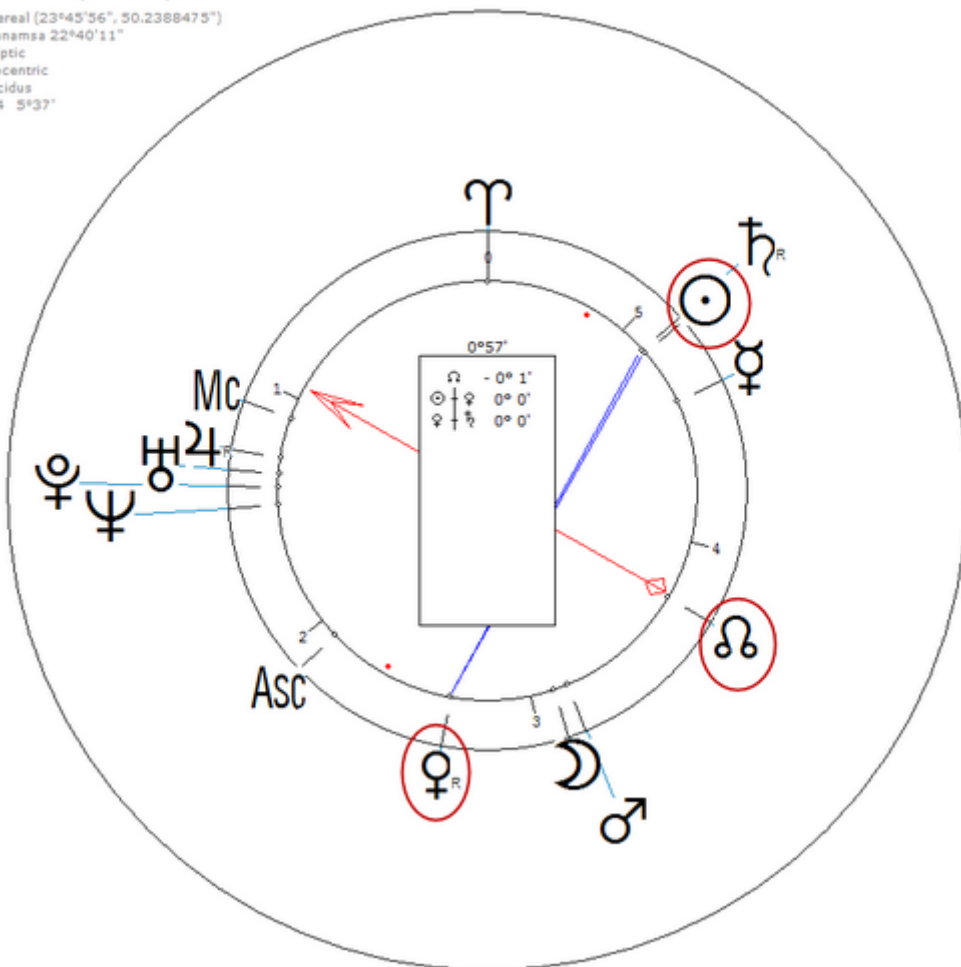

Martin, Del

5 May 1921 at 03:24 (= 03:24 AM)San Francisco, California, 37n47, 122w25

American author. Sexuality : Lesbian

<https://www.astro.com/astro-databank/Martin,_Del>

Harmonic 64

She has ☉/♀ = ♋

Martin, Del
5 May 1921 Thu 3:24 (GMT-8) 37n46 122w25
San Francisco, California, USA
Sidereal (23°45'56", 50.2388475")
Ayanamsa 22°40'11"
Ecliptic
Geocentric
Placidus
H64 5°37'