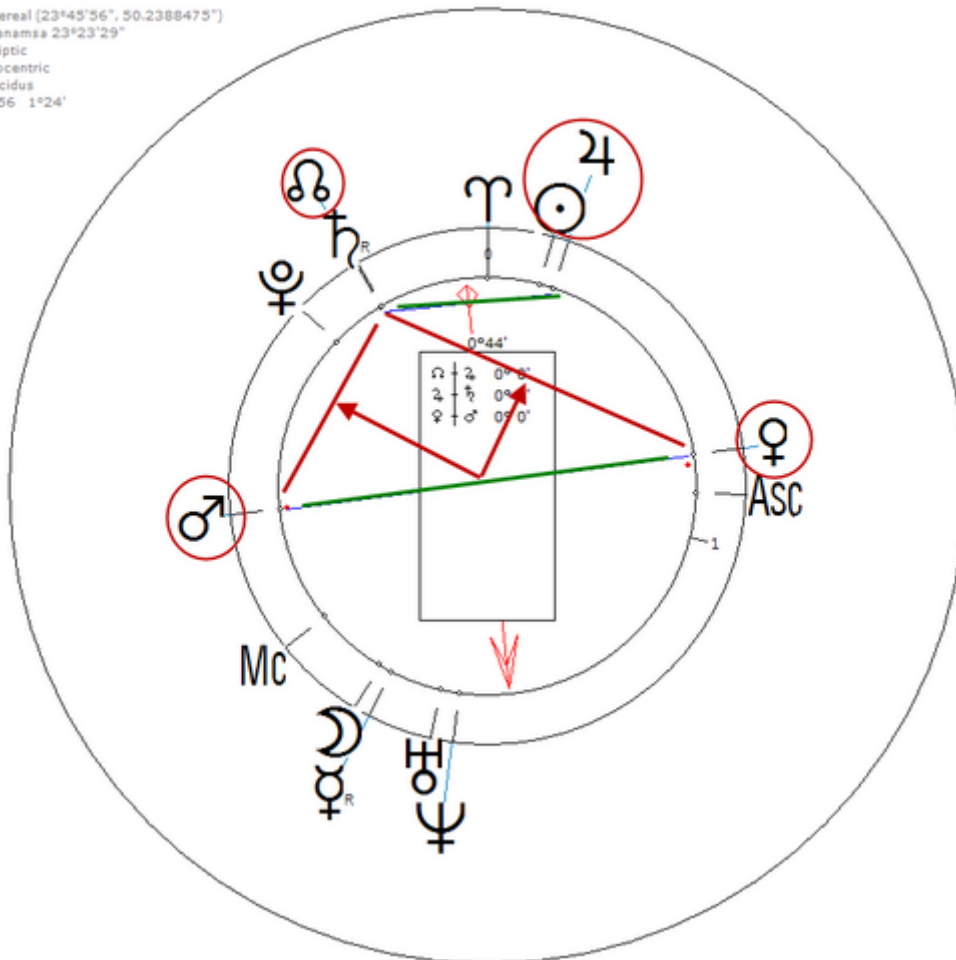

23 November 1972 at 06:00 (= 06:00 AM)Dallas, Texas, 32n47, 96w48

American pornographic actress. Avluv describes herself as "very bisexual".

https://www.astro.com/astro-databank/Avluv,_Veronica

Harmonic 256

She has ♂/♏ = ♀/♏ (Bi-Sexual)

☉/♏ = ♃/♏ = ♀ = ♂

Avluv, Veronica
23 November 1972 Thu 6:00 (GMT-6) 32n47 96w48
Dallas, Texas, USA
Sidereal (23°45'56", 50.2388475°)
Ayanamsa 23°23'29"
Ecliptic
Geocentric
Placidus
H256 1°24'