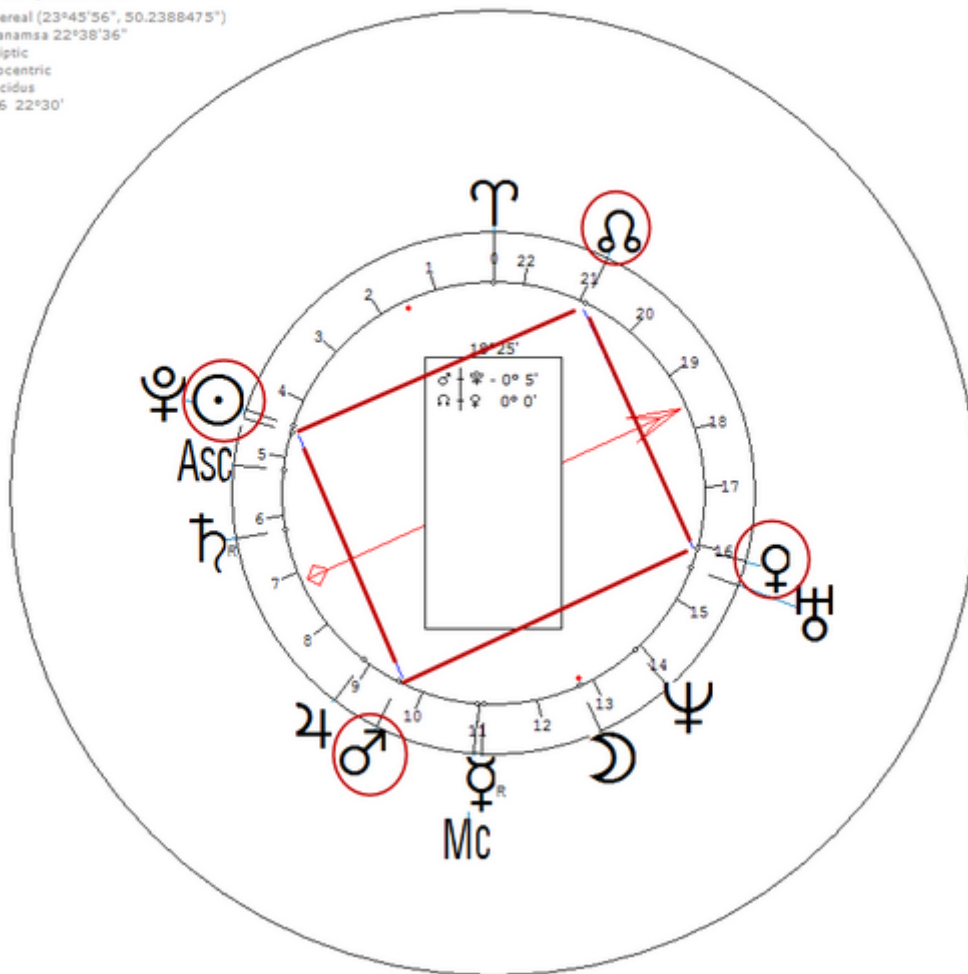

Vargas, Chavela

17 April 1919 at 23:00 (= 11:00 PM)Heredia, Costa Rica, 10n0, 84w07

Costa Rica-born Mexican singer. Sexuality : Lesbian

<https://www.astro.com/astro-databank/Vargas,_Chavela>

Harmonic 16

She has ☉/♌ = ♀/♌ = ☉/♈ = ♀/♈ Bi-Sexual

Vargas, Chavela
17 April 1919 Thu 23:00 (GMT-5:36:20) 10n00 84w07
Heredia, Costa Rica
Sidereal (23°45'56", 50.2388475")
Ayanamsa 22°38'36"
Ecliptic
Geocentric
Placidus
H16 22°30'