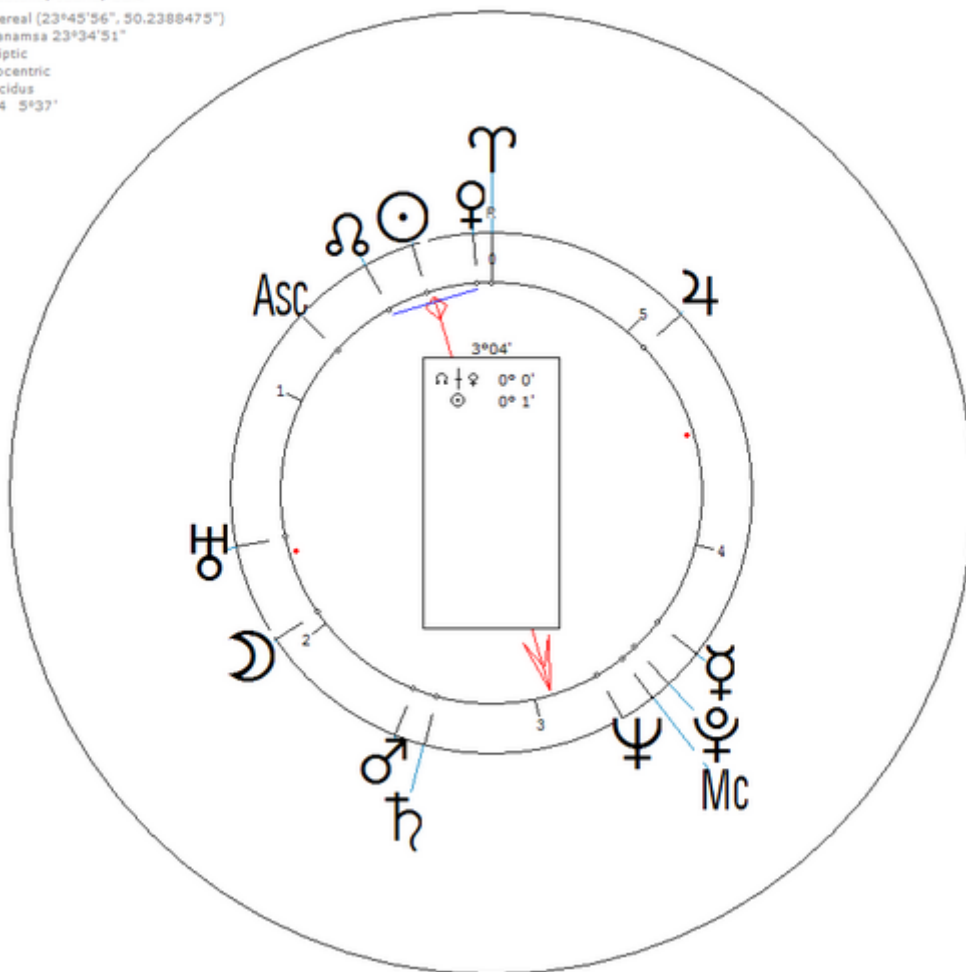

Rude, Mey

25 November 1986 at 12:30 (= 12:30 PM)Pocatello, Idaho, 42n52, 112w27

American lesbian.

<https://www.astro.com/astro-databank/Rude,_Mey>

Harmonic 64

She has ♀/♁=☉

Rude, Mey
25 November 1986 Tue 12:30 (GMT-7) 42°52'17"N 112°26'41"W
Pocatello, Idaho, USA
Sidereal [23°45'56", 30.2388475"]
Ayanamsa 23°34'51"
Ecliptic
Geocentric
Placidus
H64 5°37'