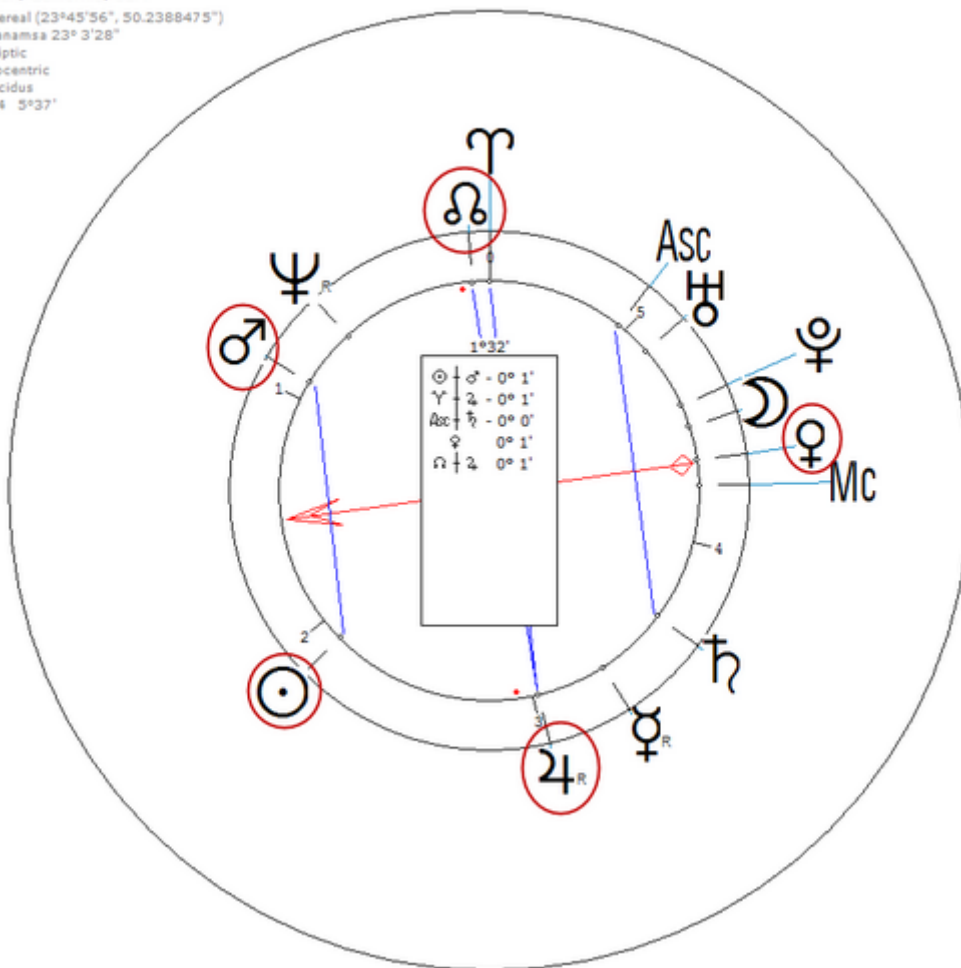

Near, Holly

6 June 1949 at 12:45 (= 12:45 PM)Ukiah CA, USA, 39n09, 123w12

American bisexual entertainer.Sexuality : Lesbian

<https://www.astro.com/astro-databank/Near,_Holly>

Harmonic 64

She has ♃/♁ = ☉/♁ = ♀ Bi-Sexual

Near, Holly
6 June 1949 Mon 12:45 (GMT-8) 39n09 123w12
Ukiah, California, USA
Sidereal (23°45'56", 50.2388475")
Ayanamsa 23° 3'28"
Ecliptic
Geocentric
Placidus
H64 3°37'