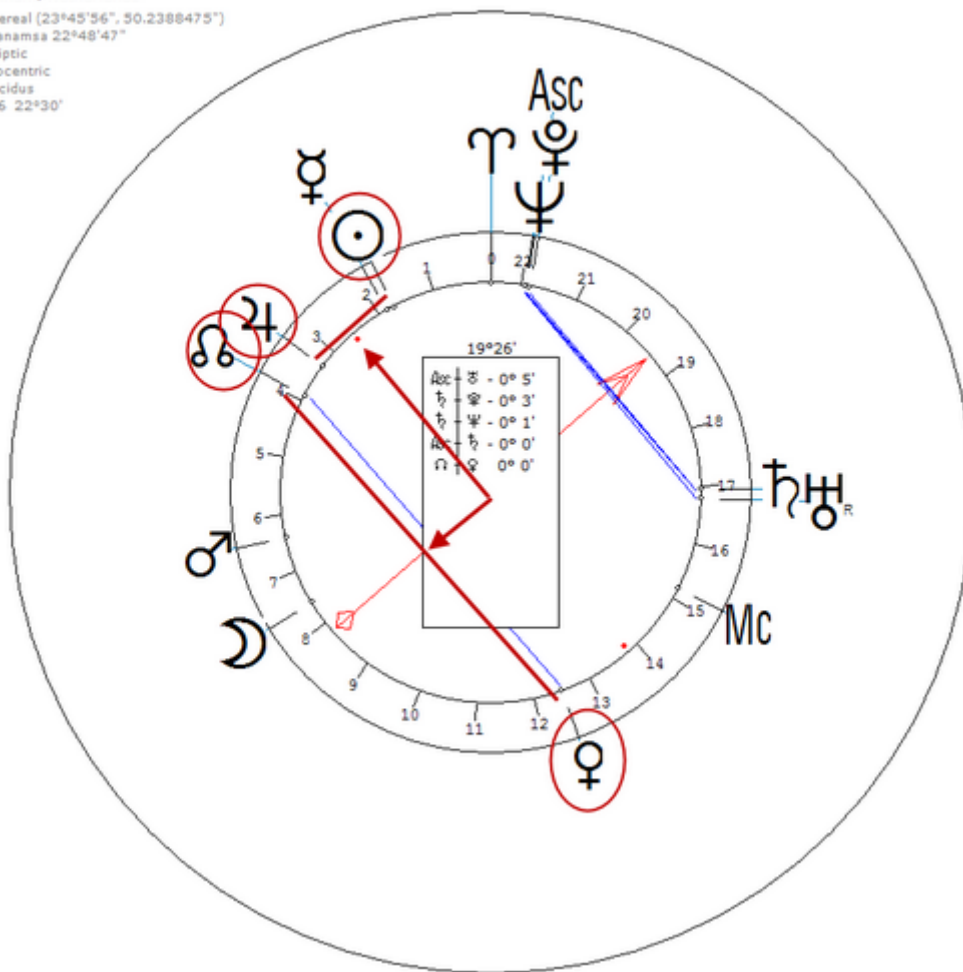

Dales, I en

18 October 1931 at 21:45 (= 9:45 PM)Arnhem, Netherlands, 51n59, 5e55

Dutch Labour politician.Sexuality : Lesbian

<https://www.astro.com/astro-databank/Dales,_Ien>

Harmonic 16

She has ♀/♁=☉/♃

Dales, Ien
18 October 1931 Sun 21:45 (GMT+0:20) 51n59 5e55
Arnhem, Netherlands
Sidereal (23°45'56", 50.2388475")
Ayanamsa 22°48'47"
Ecliptic
Geocentric
Placidus
H16 22°30'