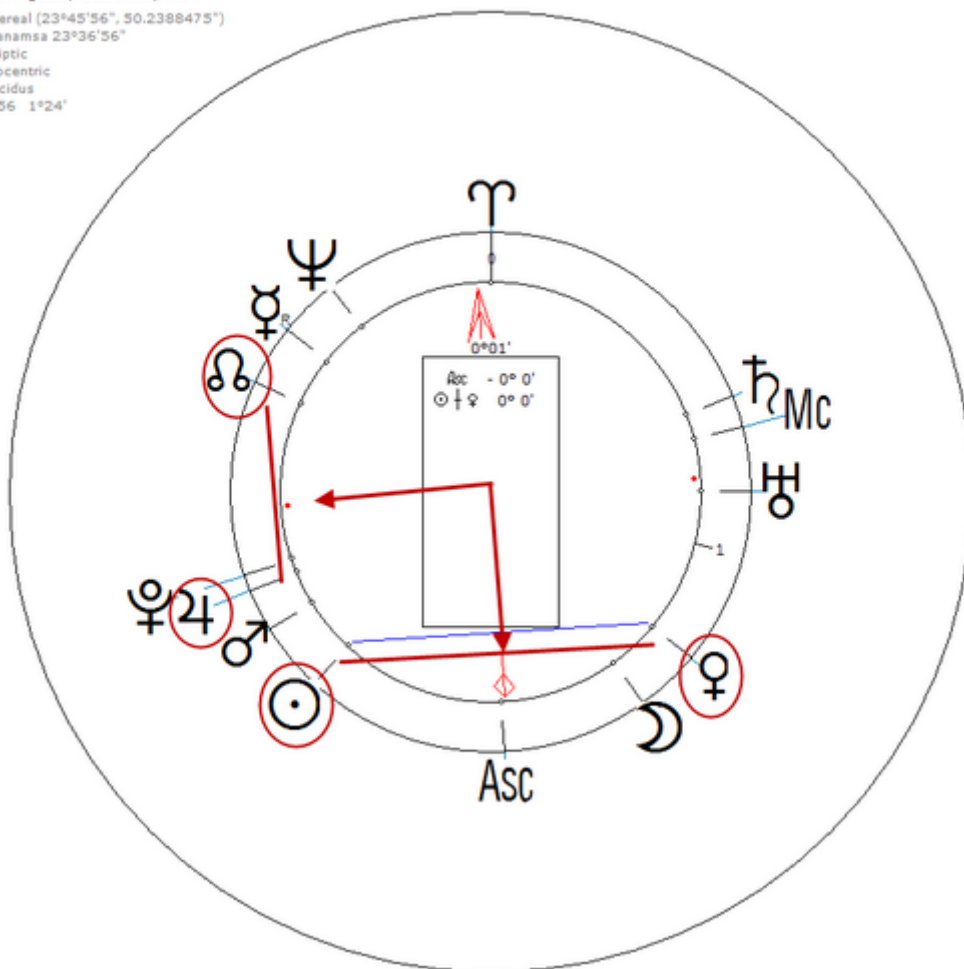

Nilsen, Ingrid

2 February 1989 at 08:59 (= 08:59 AM)Los Angeles, California, 34n03, 118w15

American YouTube personality.Sexuality : Lesbian

<https://www.astro.com/astro-databank/Nilsen,_Ingrid>

Harmonic 256

She has ♃/♁=☉/♀

Nilsen, Ingrid
2 February 1989 Thu 8:59 (GMT-8) 34n03 118w15
Los Angeles, California, USA
Sidereal (23°45'56", 50.2388475")
Ayanamsa 23°36'56"
Ecliptic
Geocentric
Placidus
H256 1°24'