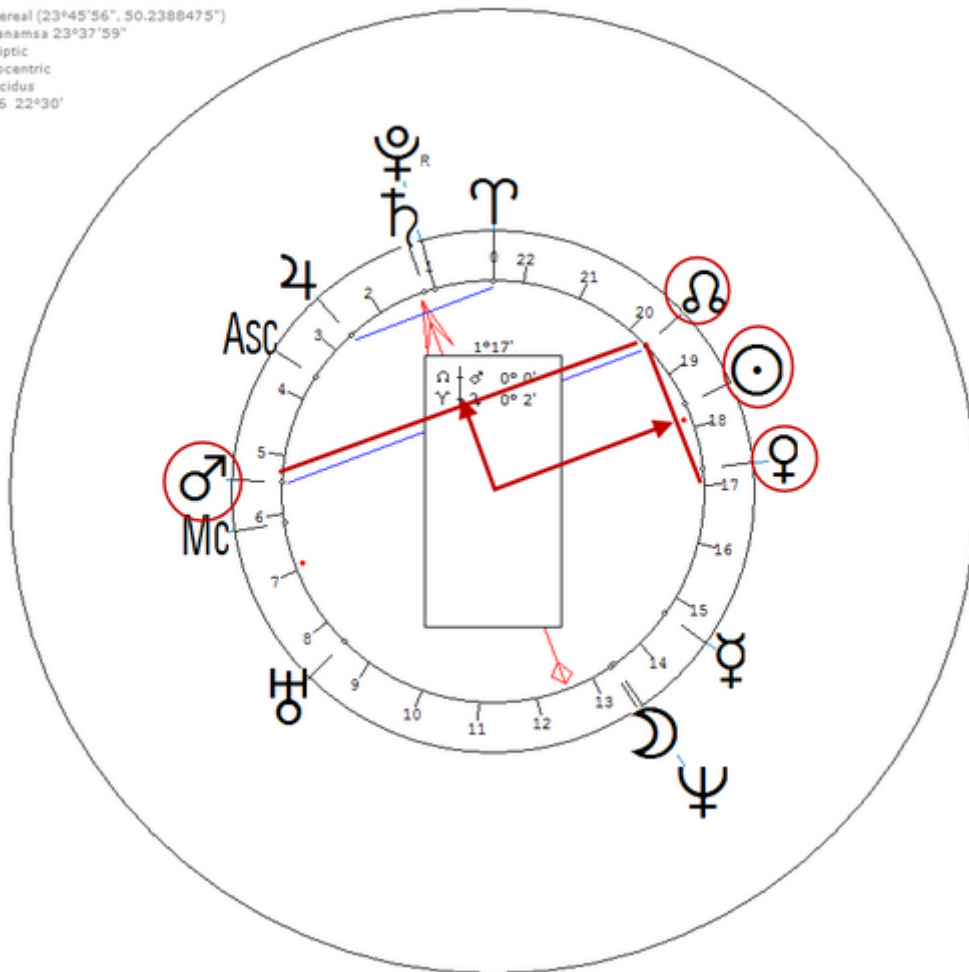

9 April 1990 at 09:21 (= 09:21 AM)Los Angeles, California, 34n03, 118w15

American actress. Sexuality : Bi-Sexual

https://www.astro.com/astro-databank/Stewart,_Kristen

Harmonic 16

She has ♀/♁=♂/♁=☉

Stewart, Kristen
9 April 1990 Mon 9:21 (GMT-7) 34n03 118w15
Los Angeles, California, USA
Sidereal (23°45'56", 50.2388475")
Ayanamsa 23°37'59"
Ecliptic
Geocentric
Placidus
H16 22°30'