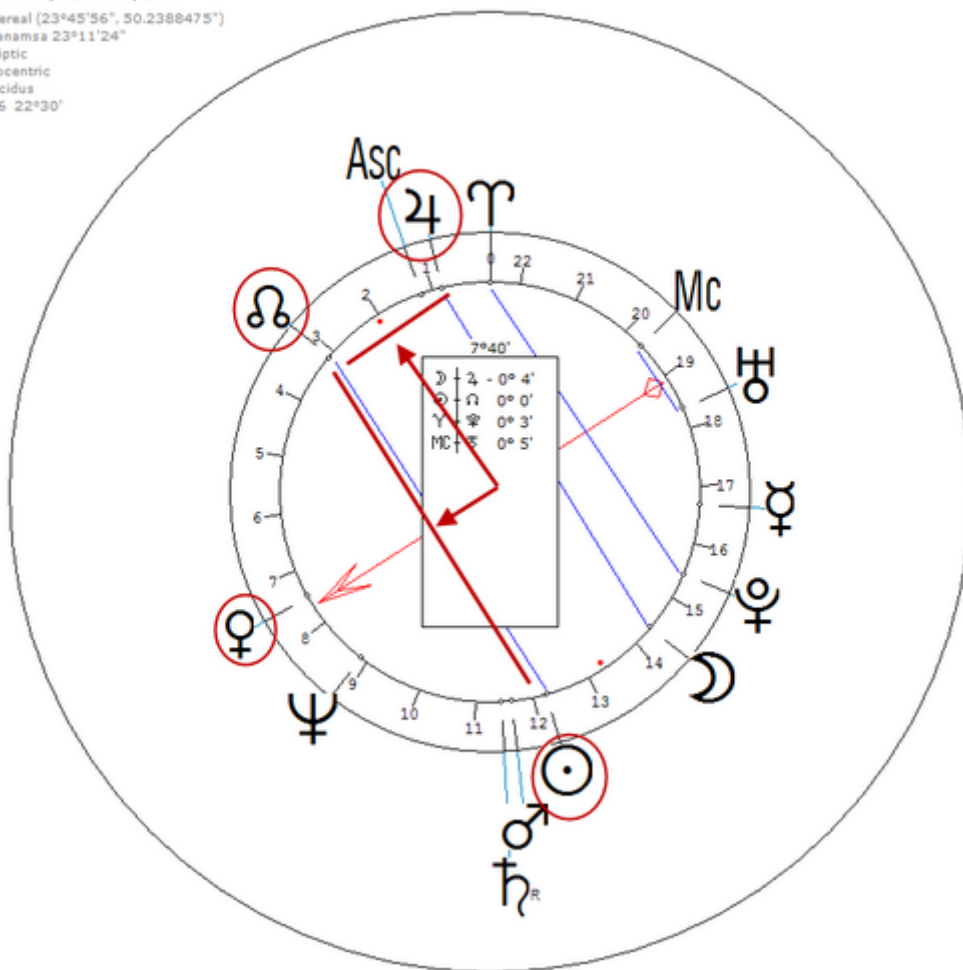

Schulman, Sarah

28 July 1958 at 20:45 (= 8:45 PM)New York NY, USA, 40n42, 74w00

American author. Sexuality : Lesbian

https://www.astro.com/astro-databank/Schulman,_Sarah

Harmonic 16

She has ☉/♋ = ♃/♋ = ♀

Schulman, Sarah
28 July 1958 Mon 20:45 (GMT-4) 40°42'51"N 74°00'23"W
New York, New York, USA
Sidereal (23°45'56", 50.2388475")
Ayanamsa 23°11'24"
Ecliptic
Geocentric
Placidus
H16 22°30'