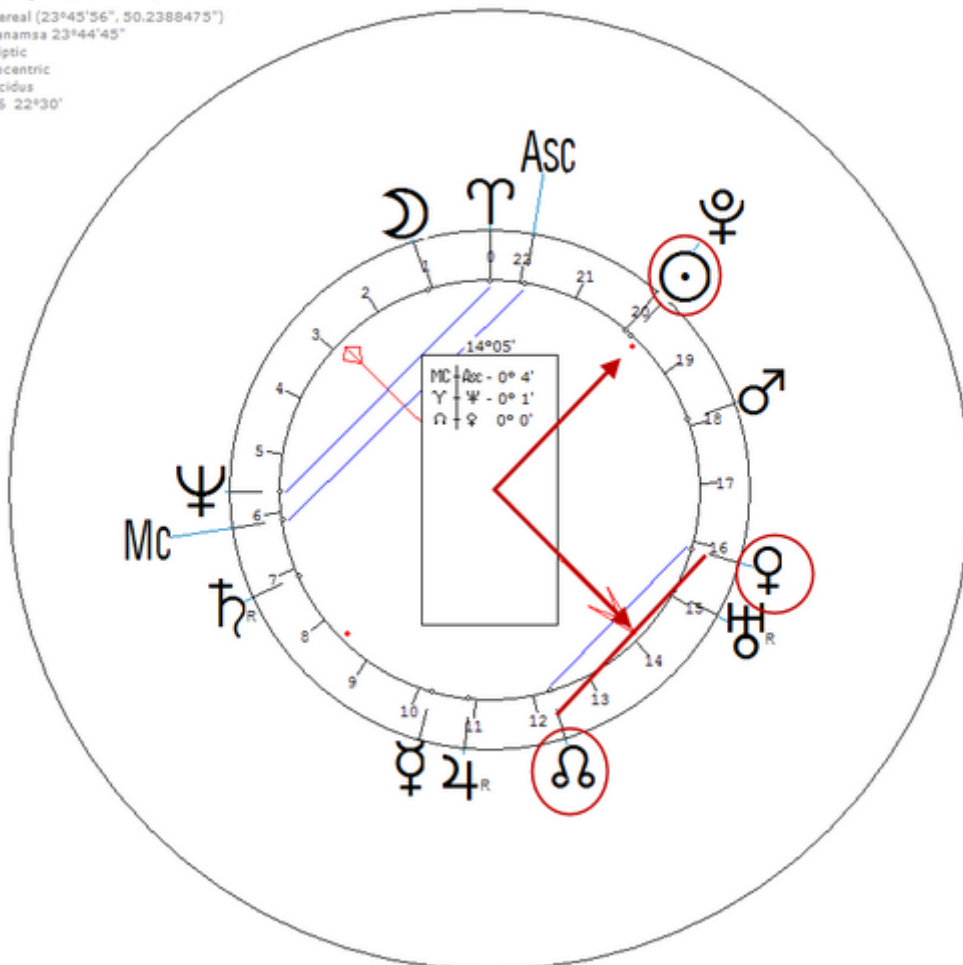

https://www.astro.com/astro-databank/Barer,_Ariela

Harmonic 16

The birth year must be 1998.

She has ♀ /♁ = ☉

Barer, Ariela
14 October 1998 Wed 9:00 (GMT-7) 34n03 118w15
Los Angeles, California, USA
Sidereal (23°45'56", 50.2388475")
Ayanamsa 23°44'45"
Ecliptic
Geocentric
Placidus
H16 22°30'