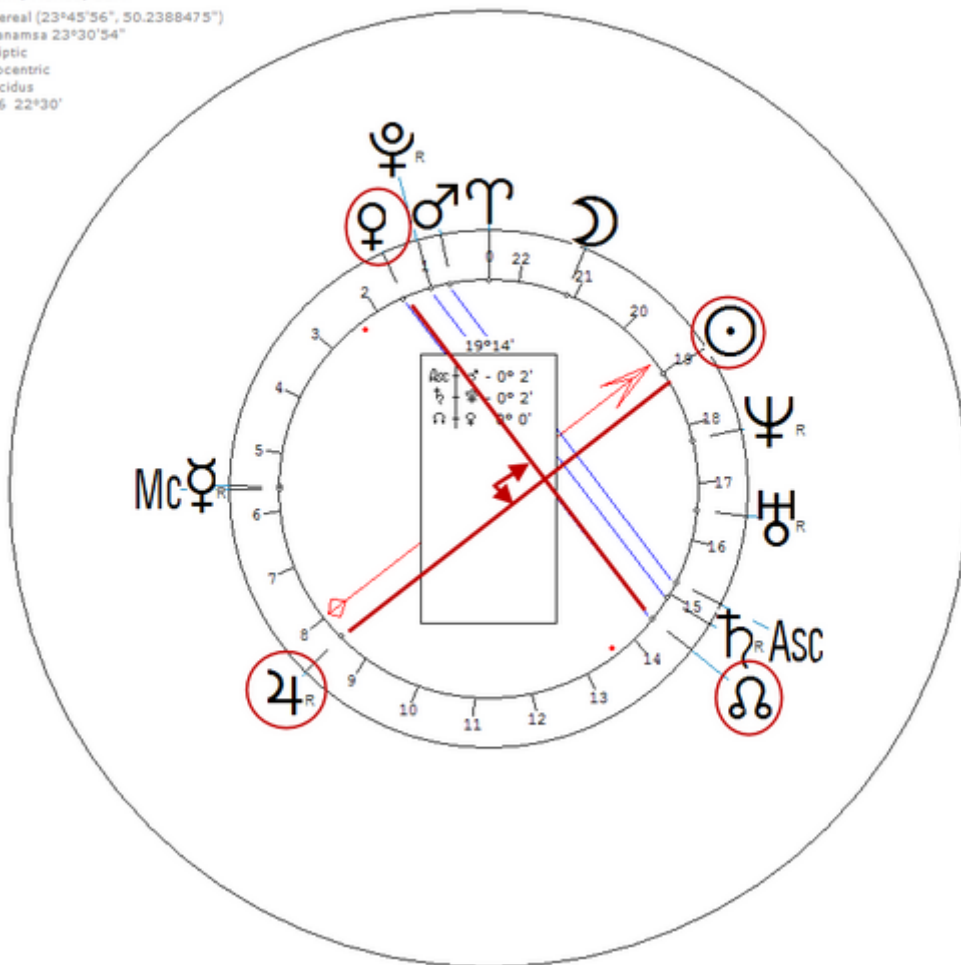

26 May 1982 at 09:30 (= 09:30 AM)Miami, Florida, 25n46, 80w12

Cuban-American illustrator.Sexuality : Lesbian

https://www.astro.com/astro-databank/Road,_Cristy_C.

Harmonic 16

She has ♀/♁=☉/♃

Road, Cristy C.
26 May 1982 Wed 9:30 (GMT-4) 25°46'26"N 80°11'38"W
Miami, Florida, USA
Sidereal (23°45'56", 50.2388475")
Ayanamsa 23°30'54"
Ecliptic
Geocentric
Placidus
H16 22°30'