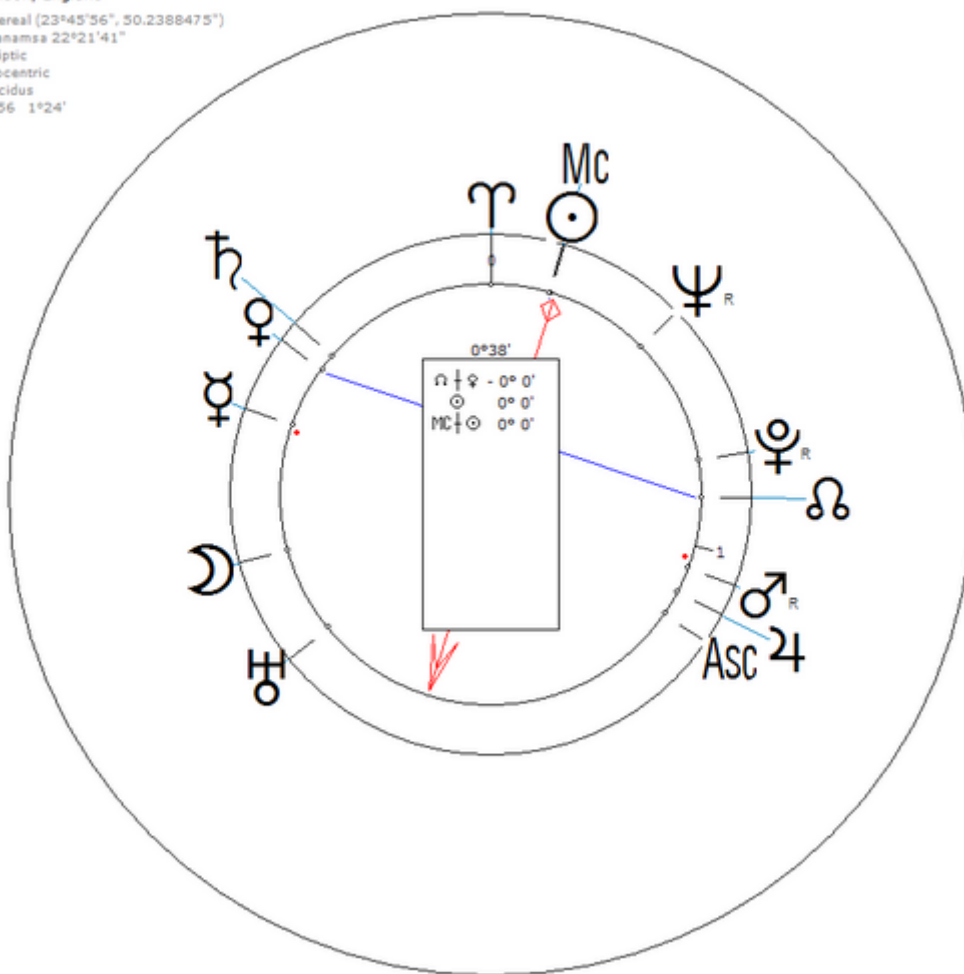

British-American actress. Sexuality : Lesbian

https://www.astro.com/astro-databank/Legallienne,_Eva

Harmonic 256

She has ♀/♁=☉

Legallienne, Eva
11 January 1899 Wed 7:00 (GMT) 51n30 0w10
London, England
Sidereal (23°45'56", 50.2388475")
Ayanamsa 22°21'41"
Ecliptic
Geocentric
Placidus
H256 1°24'