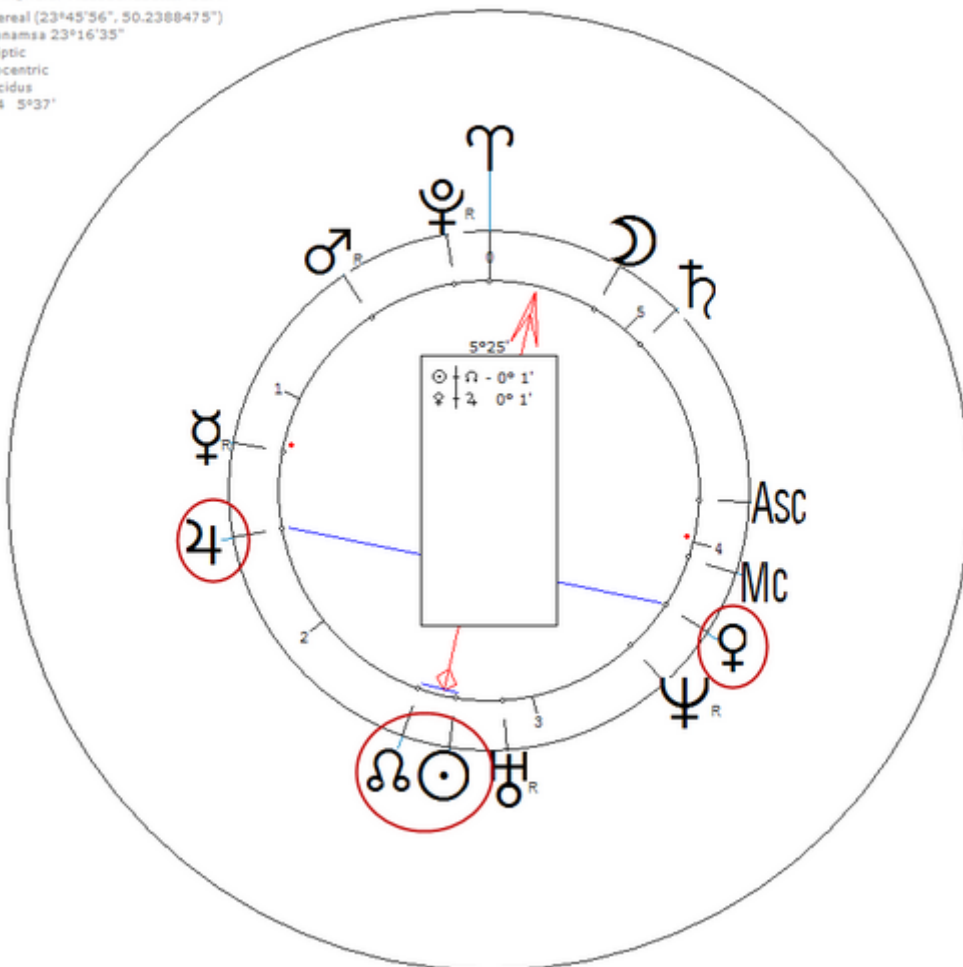

Perry, Linda

15 April 1965 at 22:52 (= 10:52 PM)Springfield, Massachusetts, 42n06, 72w35

American rock singer-songwriter. Sexuality : Lesbian

<https://www.astro.com/astro-databank/Perry,_Linda>

Harmonic 64

She has $\odot/\delta\delta = \text{♀}/\text{♃}$

Perry, Linda
15 April 1965 Thu 22:52 (GMT-5) 42°06'05"N 72°35'25"W
Springfield, Massachusetts, USA
Sidereal (23°45'56", 50.2388475")
Ayanamsa 23°16'35"
Ecliptic
Geocentric
Placidus
H64 5°37'