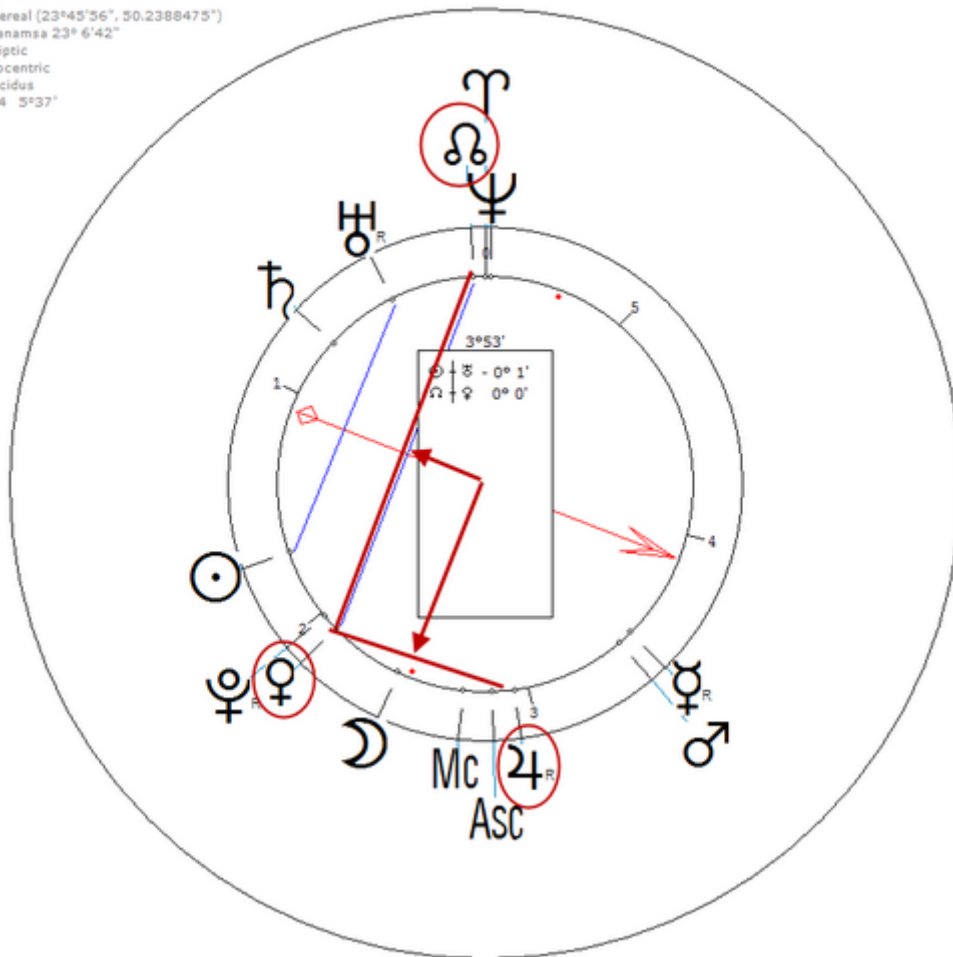

American author. Sexuality : Bi-Sexual

https://www.astro.com/astro-databank/Judith,_Anodea

Harmonic 64

She has $\♂/\♁ = ♀/\♁ = ♀/\♃$

$\♂/\♁ = \♂/\♃ = \odot$

Judith, Anodea
1 December 1952 Mon 20:18 (GMT-5) 41°22'06"N 82°06'28"W
Elyria, Ohio, USA
Sidereal (23°45'56", 50.2388475°)
Ayanamsa 23° 6'42"
Ecliptic
Geocentric
Placidus
H64 5°37'