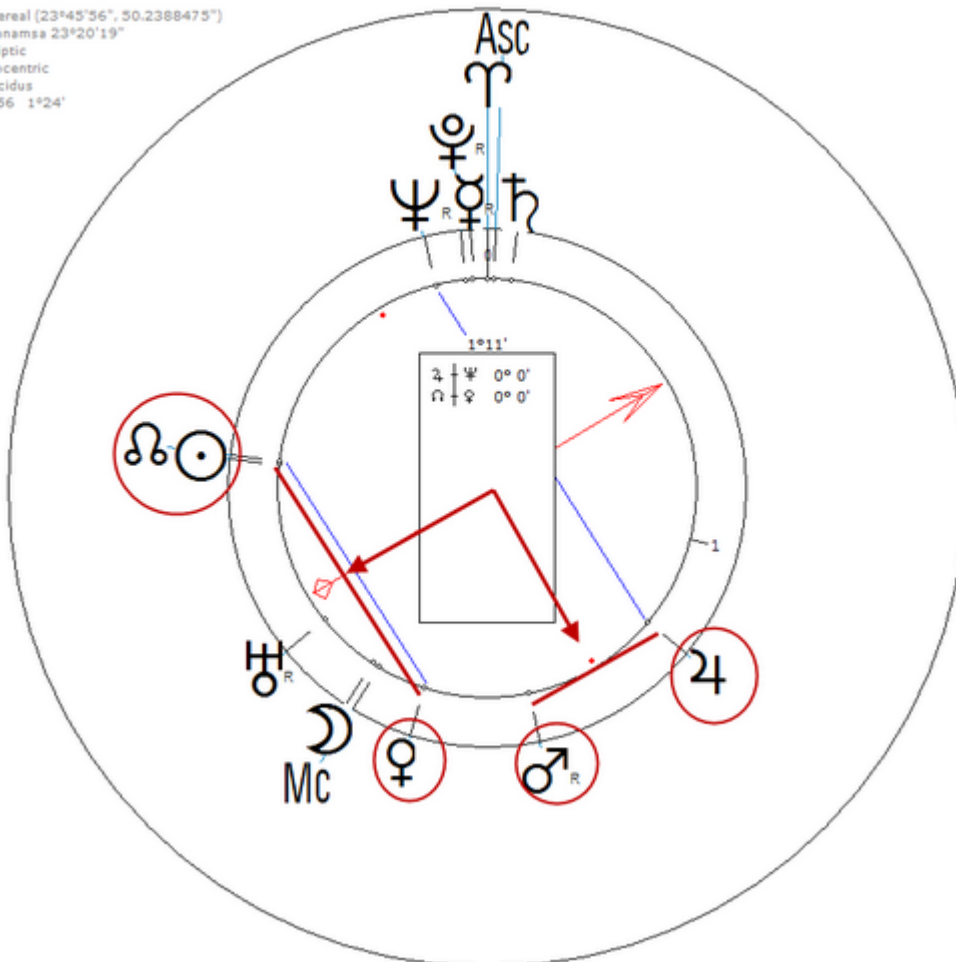

Heche, Anne

25 May 1969 at 16:51 (= 4:51 PM)Cleveland, Ohio, 41n30, 81w42

American actress. Sexuality : Bi-Sexual

https://www.astro.com/astro-databank/Heche,_Anne

Harmonic 256

She has ♂/♋ = ♃

♀/♋ = ♂/♃

Heche, Anne
25 May 1969 Sun 16:51 (GMT-4) 41°29'58"N 81°41'44"W
Cleveland, Ohio, USA
Sidereal (23°45'56", 50.2388475")
Ayanamsa 23°20'19"
Ecliptic
Geocentric
Placidus
H256 1°24'