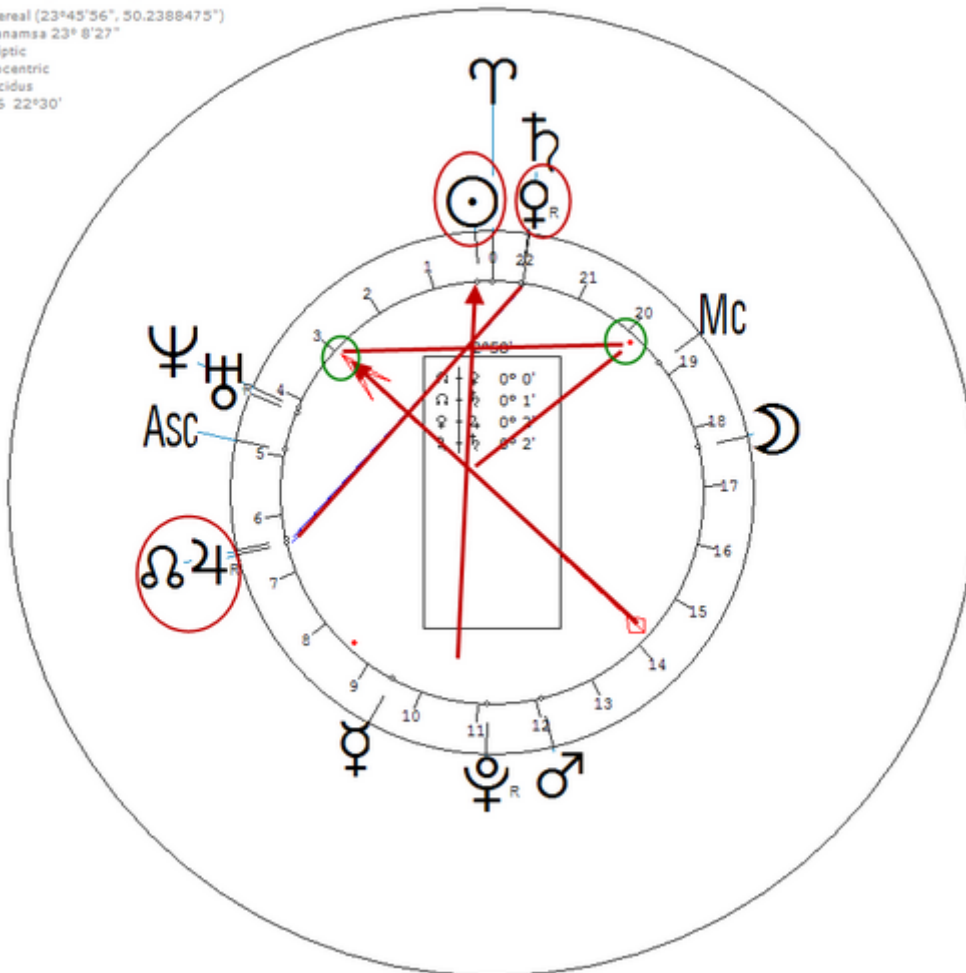

Lichtenstein, Charlene

30 November 1954 at 21:58 (= 9:58 PM)New York NY, USA, 40n42, 74w00

American astrologer. Sexuality : Lesbian

<https://www.astro.com/astro-databank/Lichtenstein,_Charlene>

Harmonic 16

She has ♀/♁ = ♀/♃ = ☉

The Sun is between two harmonic points (marked green).

Lichtenstein, Charlene
30 November 1954 Tue 21:58 (GMT-5) 40°42'51"N 74°00'23"W
New York, New York, USA
Sidereal (23°45'56", 50.2388475")
Ayanamsa 23° 8' 27"
Ecliptic
Geocentric
Placidus
H16 22°30'