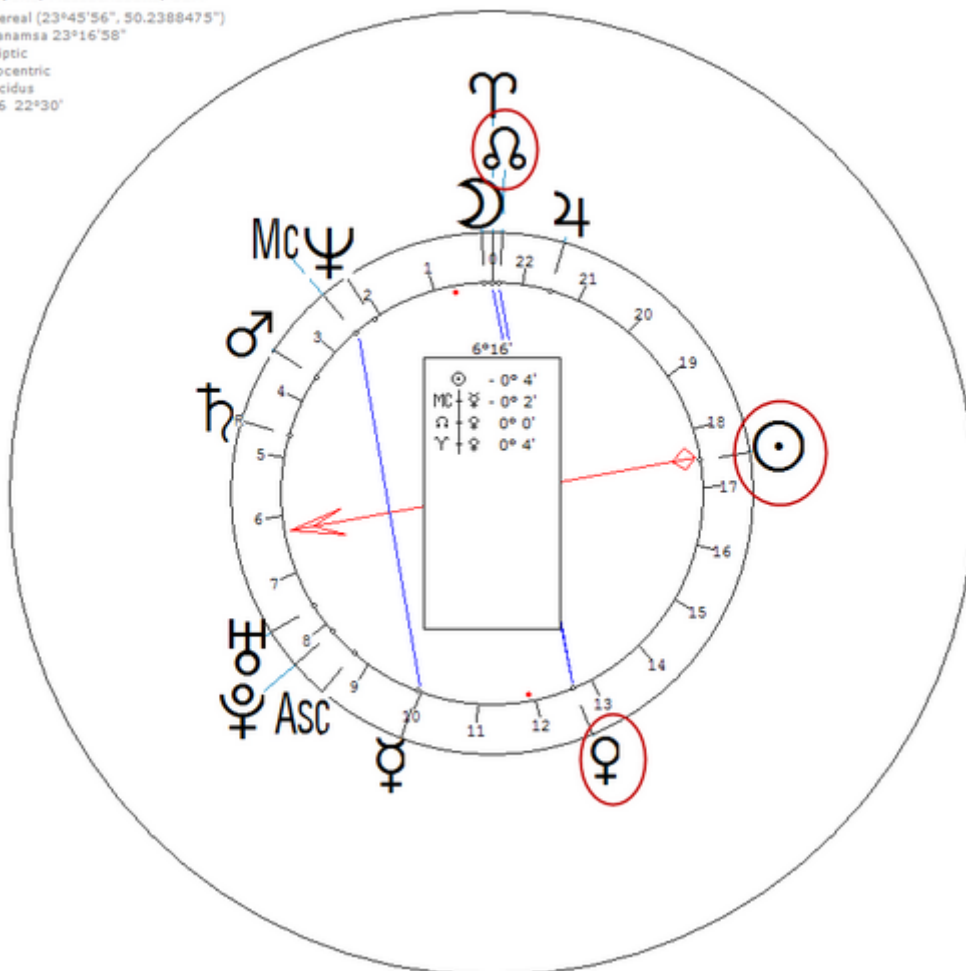

Hogan, Kathleen

18 September 1965 at 17:37 (= 5:37 PM)Holyoke MA, USA, 42n12, 72w37

American lawyer. Relationship : Mate - Same sex

<https://www.astro.com/astro-databank/Hogan,_Kathleen>

Harmonic 16

She has ♁/♀ = ☉

Hogan, Kathleen
18 September 1965 Sat 17:37 (GMT-4) 42°12'15"N 72°37'00"W
Holyoke, Massachusetts, USA
Sidereal (23°45'56", 50.2388475")
Ayanamsa 23°16'58"
Ecliptic
Geocentric
Placidus
H16 22°30'