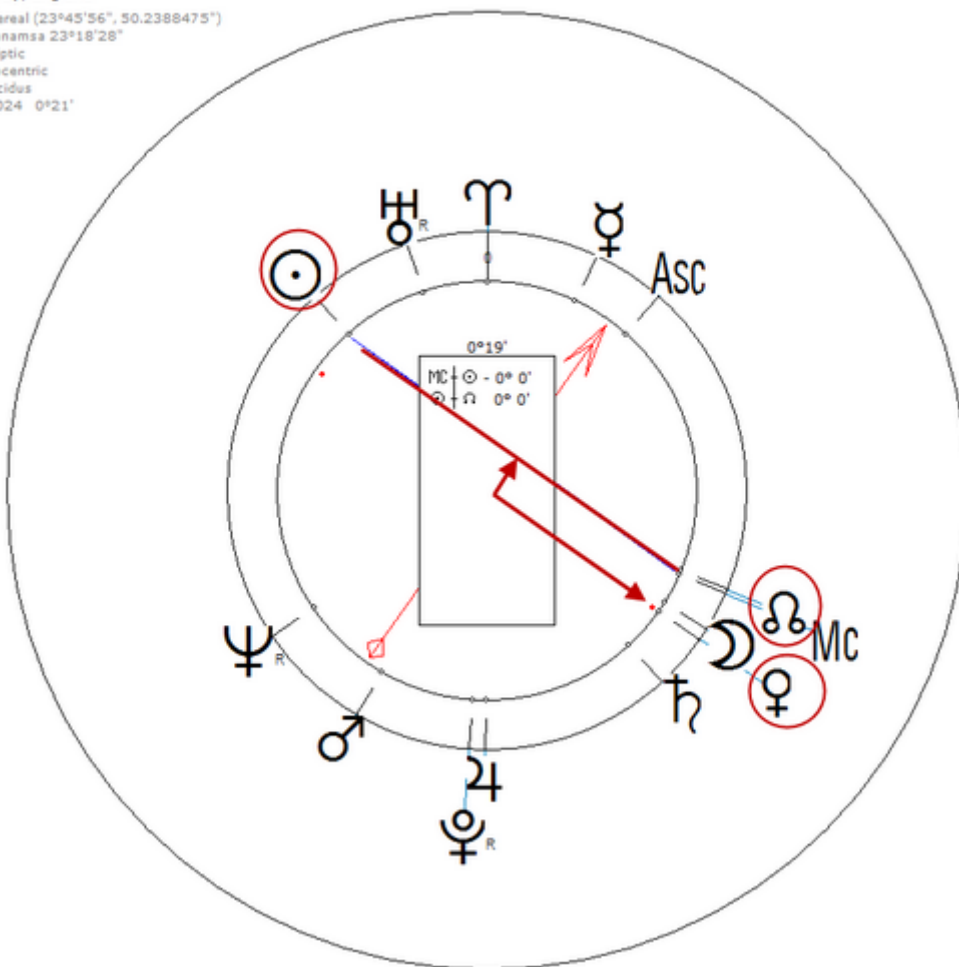

Kennedy, Emma

28 May 1967 at 16:00 (= 4:00 PM)Corby, England, 52n29, 0w40

English actress.Sexuality : Lesbian

https://www.astro.com/astro-databank/Kennedy,_Emma

Harmonic 1024

She has ☉/♁ = ♀

Kennedy, Emma
28 May 1967 Sun 16:00 (GMT+1) 52n29 0w40
Corby, England
Sidereal (23°45'56", 50.2388475")
Ayanamsa 23°18'28"
Ecliptic
Geocentric
Placidus
H1024 0°21'