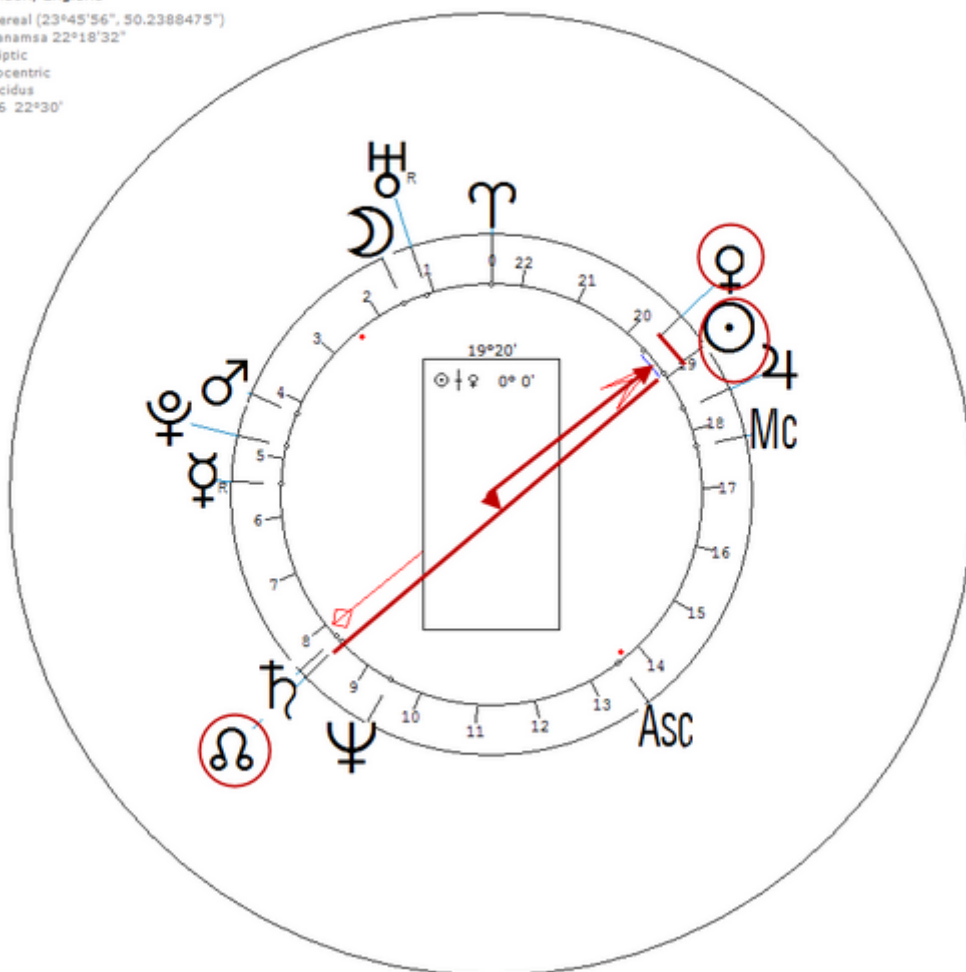

Anglo-Irish socialite. Sexuality : Lesbian

https://www.astro.com/astro-databank/Wilde,_Dolly

Harmonic 16

She has ☉/♀ = ☉/♁

Wilde, Dolly
11 July 1895 Thu 12:00 (GMT) 51n30 0w10
London, England
Sidereal (23°45'56", 50.2388475")
Ayanamsa 22°18'32"
Ecliptic
Geocentric
Placidus
H16 22°30'