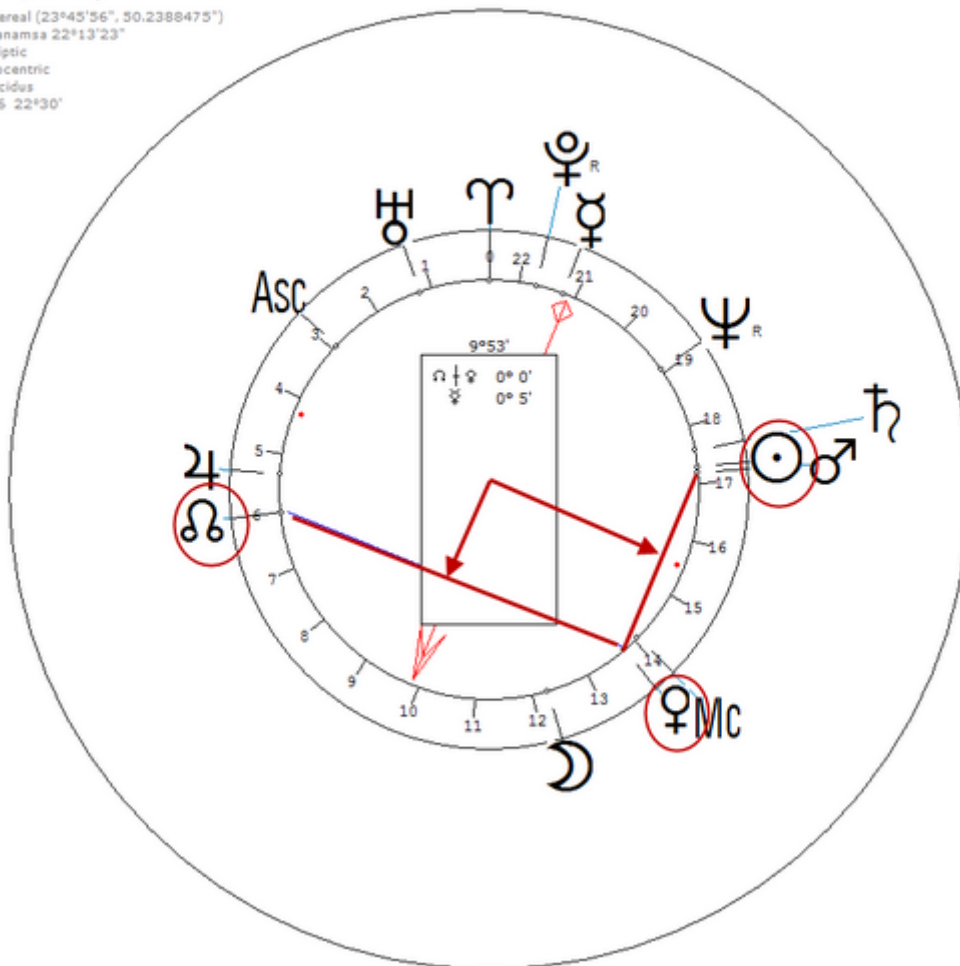

Höch, Hannah

1 November 1889 at 17:50 (= 5:50 PM)Gotha, Germany, 50n57, 10e41

German Dada artist. Sexuality : Bi-Sexual

<https://www.astro.com/astro-databank/H%C3%B6ch,_Hannah>

Harmonic 16

She has ♀/♁ = ☉/♀

☉ = ♂ = ♁

Höch, Hannah
1 November 1889 Fri 17:50 (GMT+0:42:44) 50n57 10e41
Gotha, Germany
Sidereal (23°45'36", 50.2388475")
Ayanamsa 22°13'23"
Ecliptic
Geocentric
Placidus
H16 22°30'