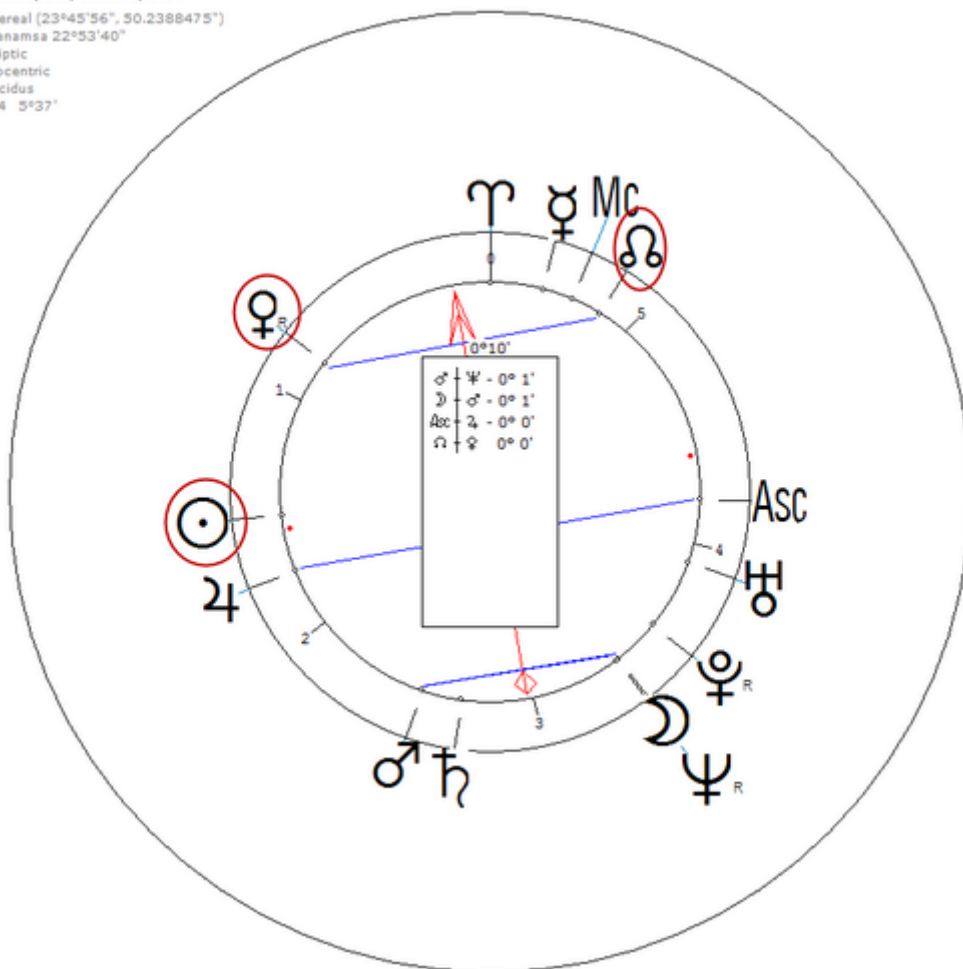

Stallone, Betty

22 January 1957 at 05:45 (= 05:45 AM)Torino, Italy, 45n03, 7e40

Italian homicide.Sexuality : Lesbian

https://www.astro.com/astro-databank/Stallone,_Betty

Harmonic 16

She has ♀/♁=☉/♃

Stallone, Betty
22 January 1957 Tue 5:45 (GMT+1) 45n03 7e40
Torino, Italy
Sidereal (23°45'56", 50.2388475")
Ayanamsa 23°10'14"
Ecliptic
Geocentric
Placidus
H16 22°30'