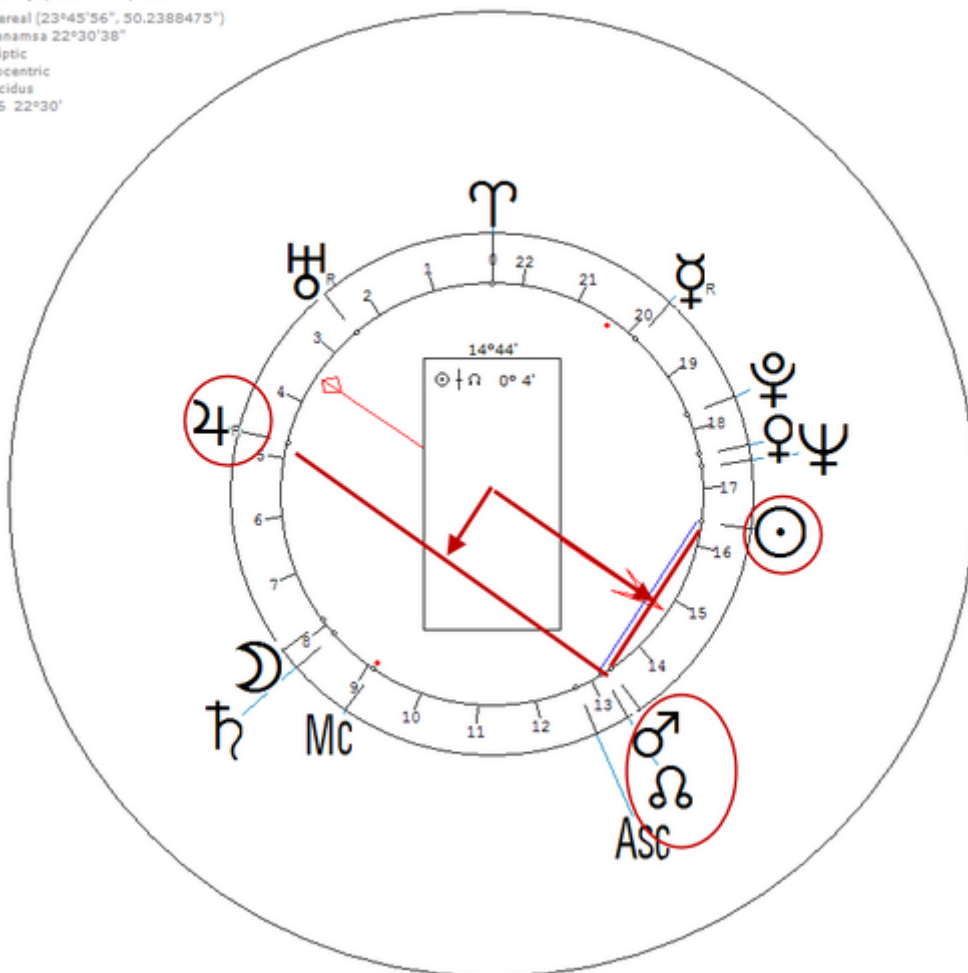

Brown, Margaret Wise

23 May 1910 at 06:00 (= 06:00 AM)Brooklyn (Kings County), New York, 40n38, 73w56

American writer of children's books. Sexuality : Bi-Sexual

<https://www.astro.com/astro-databank/Brown,_Margaret_Wise>

Harmonic 16

She has $\odot / \♂ = \odot / \♁ = \♂ / \♃ = \♃ / \♁$: She has contact with the male
 $\odot / \♀ = \♀ / \♃$: She has contact with the female

Brown, Margaret Wise
23 May 1910 Mon 6:00 (GMT-5) 42°25'59"N 78°44'55"W
Brooklyn, New York, USA
Sidereal (23°45'56", 50.2388475")
Ayanamsa 22°30'38"
Ecliptic
Geocentric
Placidus
H16 22°30'