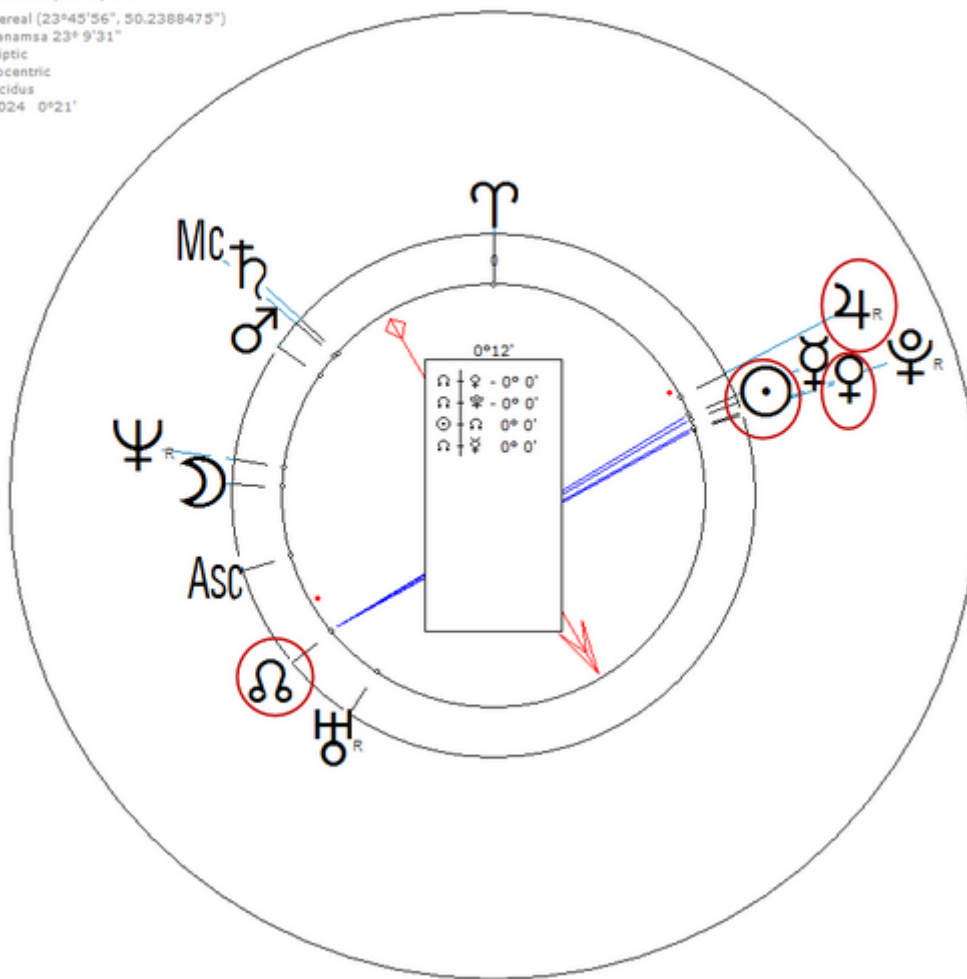

Butler, Judith

24 February 1956 at 08:30 (= 08:30 AM)Cleveland, Ohio, 41n30, 81w42

American philosopher. Sexuality : Lesbian

<https://www.astro.com/astro-databank/Butler,_Judith>

Harmonic 1024

She has ♀/♁=☉/♀ = ♃

Butler, Judith
24 February 1956 Fri 8:30 (GMT-5) 41°29'58"N 81°41'44"W
Cleveland, Ohio, USA
Sidereal (23°45'56", 50.2388475")
Ayanamsa 23° 9' 31"
Ecliptic
Geocentric
Placidus
H1024 0°21'