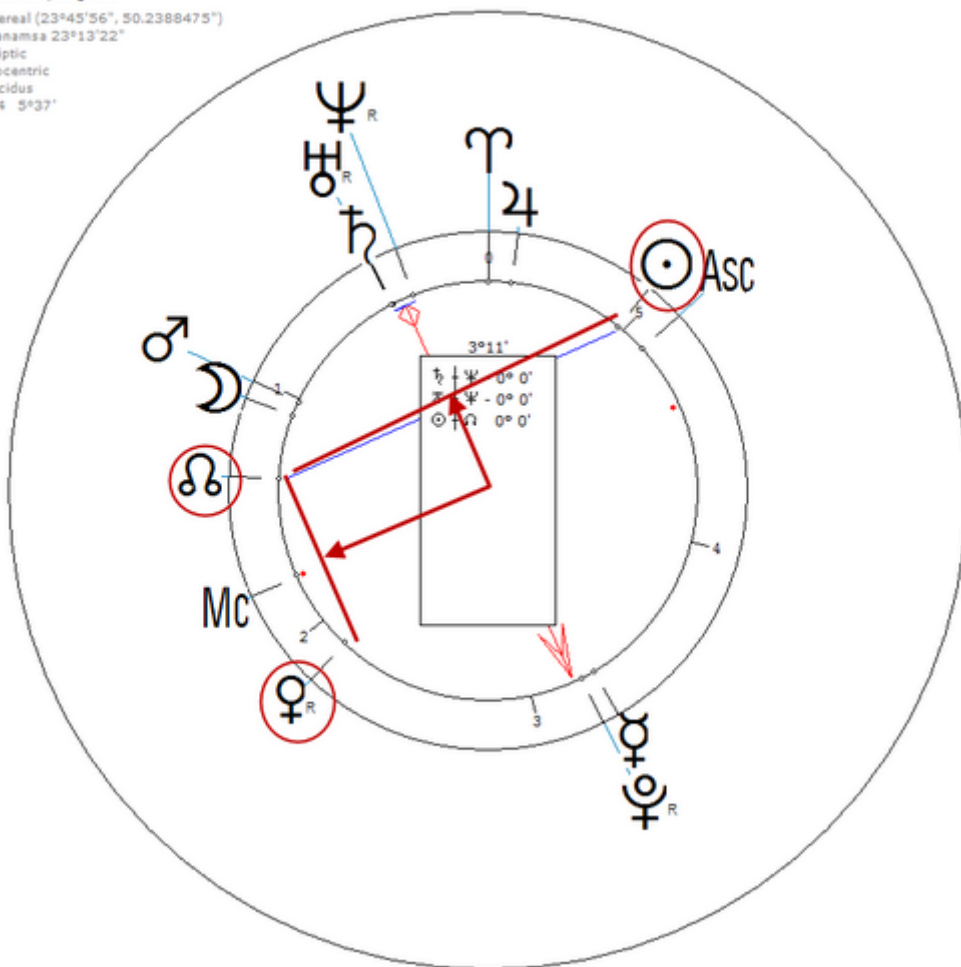

Szubanski, Magda

12 April 1961 at 20:00 (= 8:00 PM)Ormskirk, England, 53n35, 2w54

Australian comedy actress. Sexuality : Lesbian

<https://www.astro.com/astro-databank/Szubanski,_Magda>

Harmonic 64

She has ☉/♋ = ♀/♋

Szubanski, Magda
12 April 1961 Wed 20:00 (GMT+1) 53n35 2w54
Ormskirk, England
Sidereal (23°45'56", 50.2388475")
Ayanamsa 23°13'22"
Ecliptic
Geocentric
Placidus
H64 5°37'