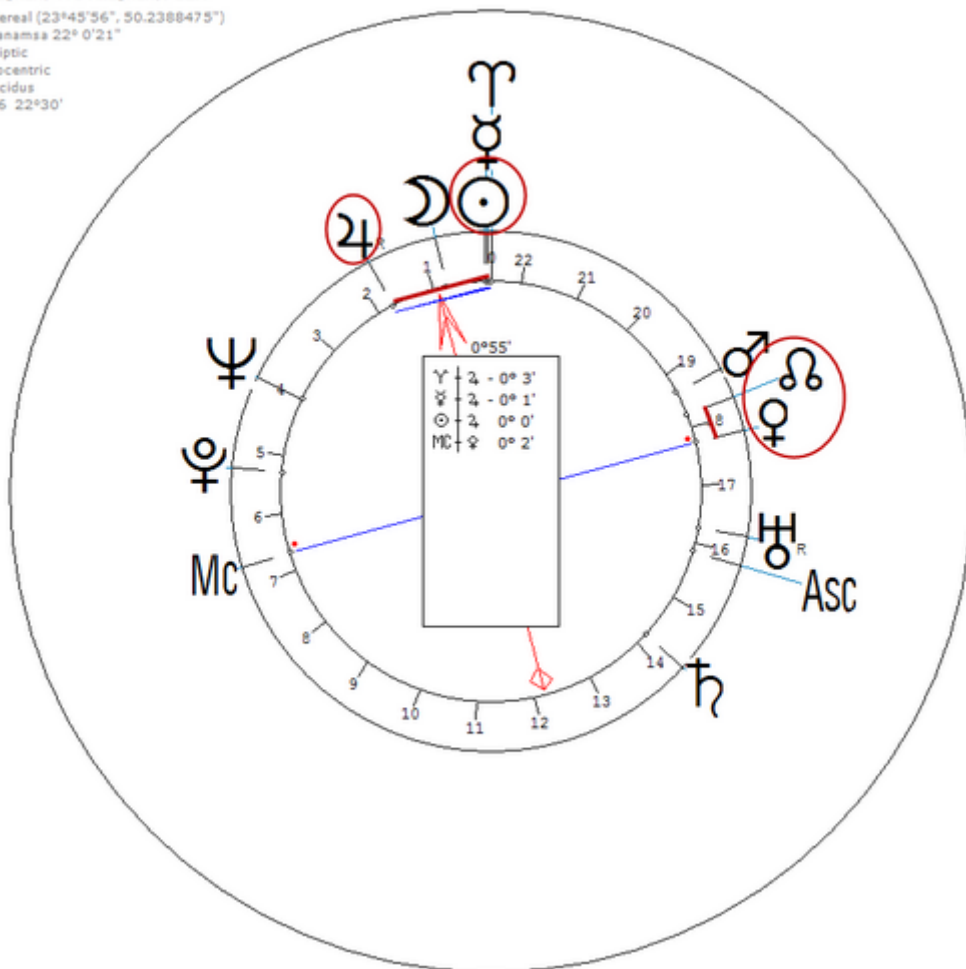

Stein, Gertrude

3 February 1874 at 07:55 (= 07:55 AM)Allegheny, Pennsylvania, 40n28, 80w01

American writer.Sexuality : Lesbian

<https://www.astro.com/astro-databank/Stein,_Gertrude>

Harmonic 16

She has ♀/♁=☉/♃

Stein, Gertrude
3 February 1874 Tue 7:55 (GMT-5:20:04) 40n28 80w01
Allegheny PA, Allegheny, USA
Sidereal (23°45'56", 50.2388475")
Ayanamsa 22° 0'21"
Ecliptic
Geocentric
Placidus
H16 22°30'