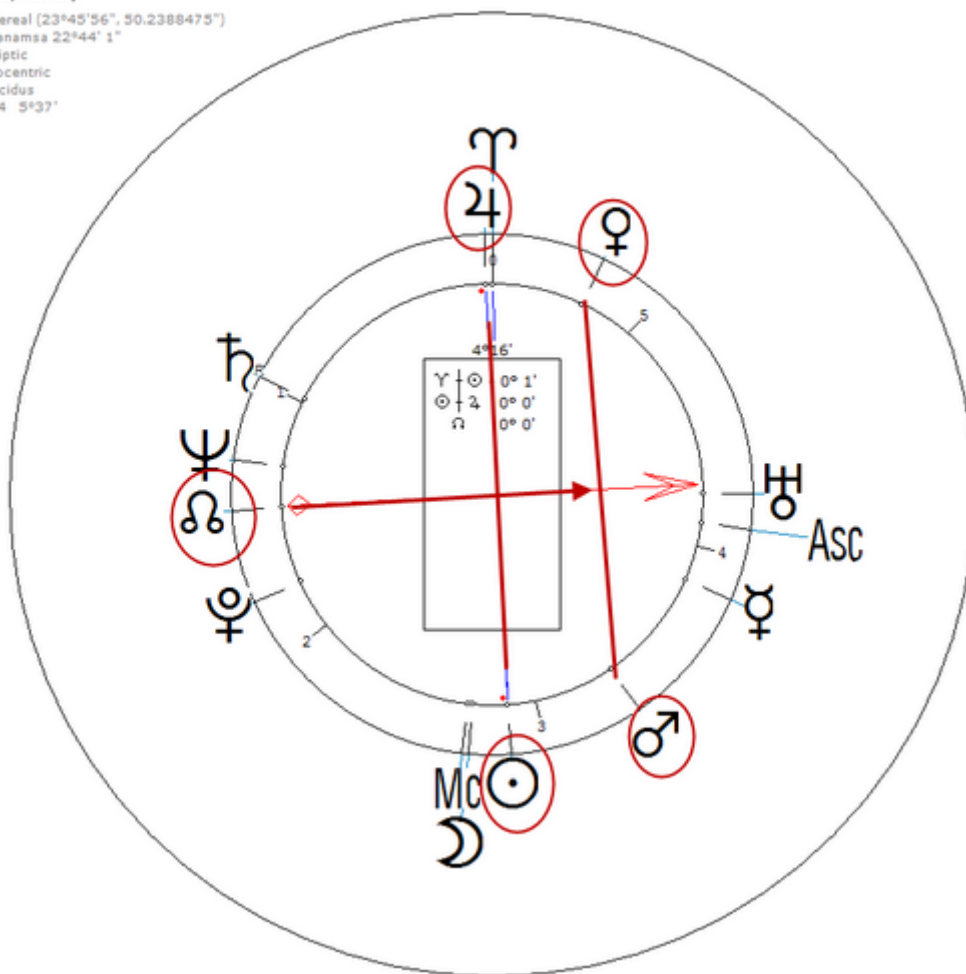

Lowzow, Wenche

27 May 1926 at 01:50 (= 01:50 AM)Oslo, Norway, 59n55, 10e45

Norwegian teacher and politician. Sexuality : Lesbian

<https://www.astro.com/astro-databank/Lowzow,_Wenche>

Harmonic 64

She has ♀/♂ = ☉/♃ = ♁ Bi-Sexual

Lowzow, Wenche
27 May 1926 Thu 1:50 (GMT+1) 59n55 10e45
Oslo, Norway
Sidereal (23°45'56", 50.2388475")
Ayanamsa 22°44' 1"
Ecliptic
Geocentric
Placidus
H64 5°37'