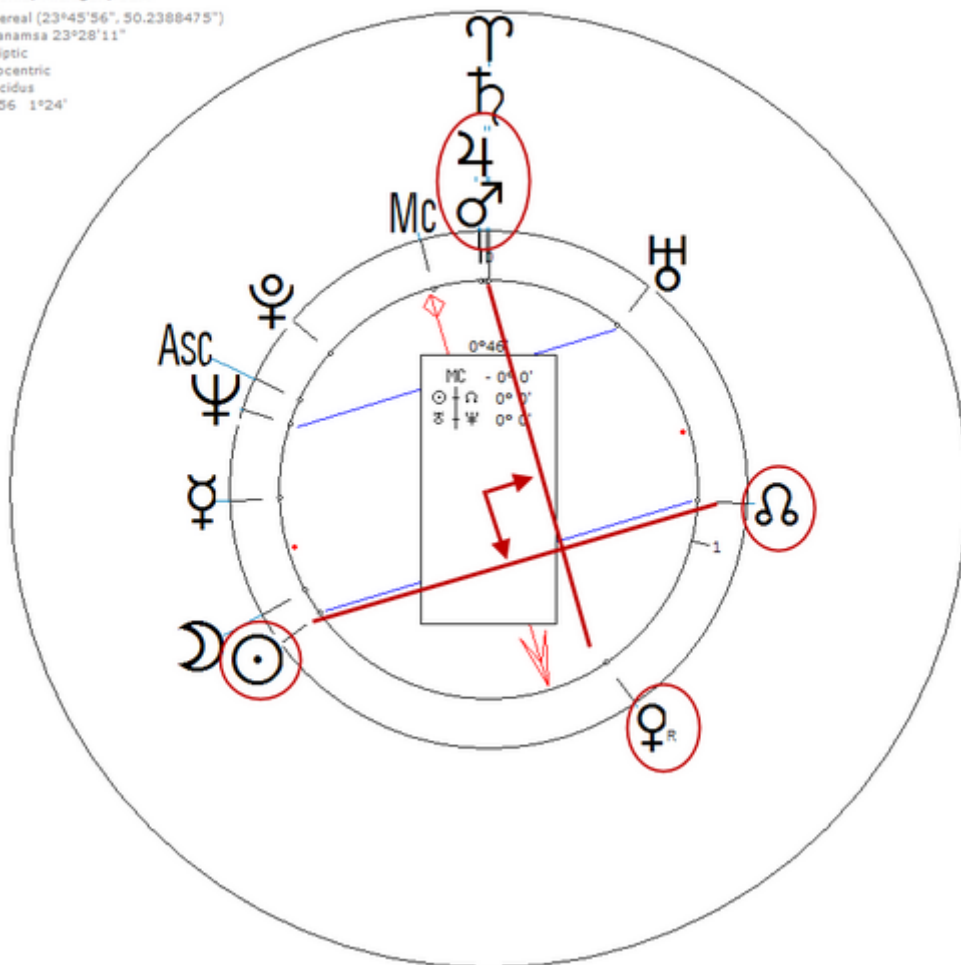

Sweetman, Katie

17 November 1978 at 09:49 (= 09:49 AM)Livonia, Michigan, 42n22, 83w21

American astrologer. Sexuality : Lesbian

<https://www.astro.com/astro-databank/Sweetman,_Katie>

Harmonic 256

She has ☉/♋ = ♀/♈ = ♀/♁ Bi-Sexual

Sweetman, Katie
17 November 1978 Fri 9:49 (GMT-5) 42°22'06"N 83°21'10"W
Livonia, Michigan, USA
Sidereal (23°45'56", 50.2388475")
Ayanamsa 23°28'11"
Ecliptic
Geocentric
Placidus
H256 1°24'