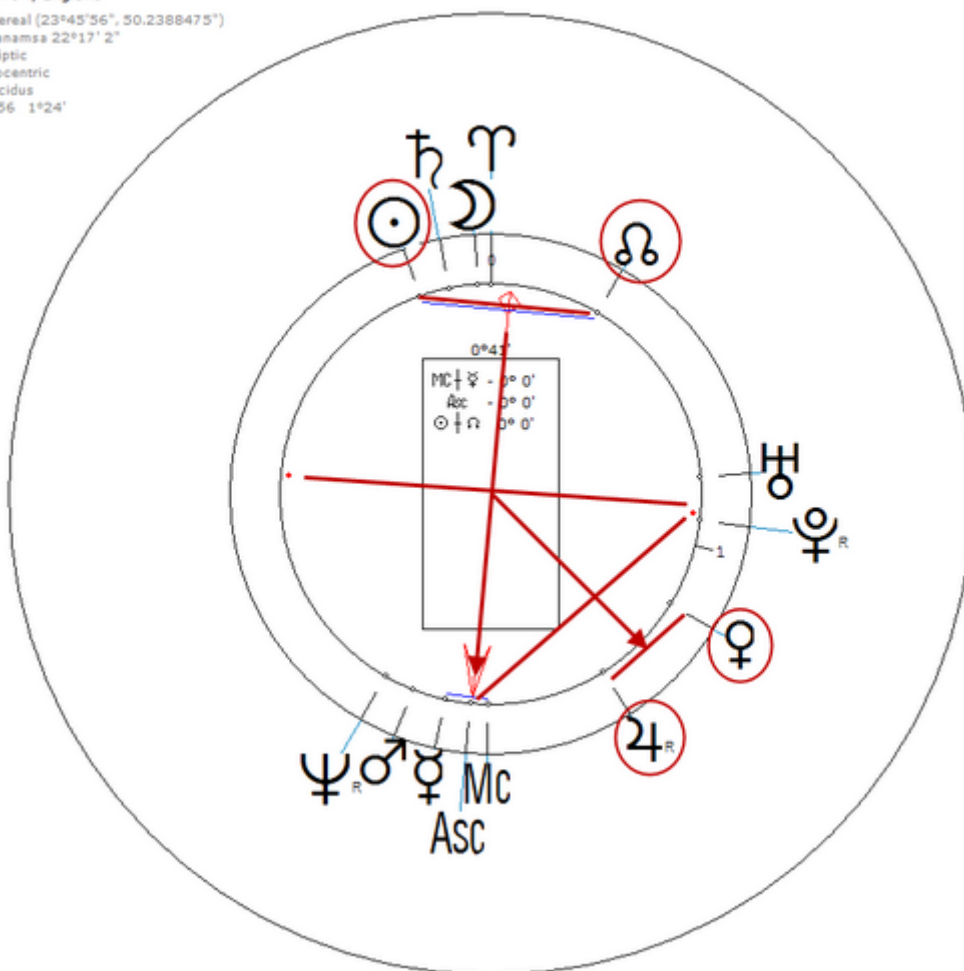

British writer. Sexuality : Lesbian

https://www.astro.com/astro-databank/Townsend_Warner,_Sylvia

Harmonic 256

She has ☉/♋ = ♀/♉

Townsend Warner, Sylvia
6 December 1893 Wed 6:00 (GMT) 51n35 0w21
Harrow, England
Sidereal (23°45'56", 50.2388475")
Ayanamsa 22°17' 2"
Ecliptic
Geocentric
Placidus
H256 1°24'