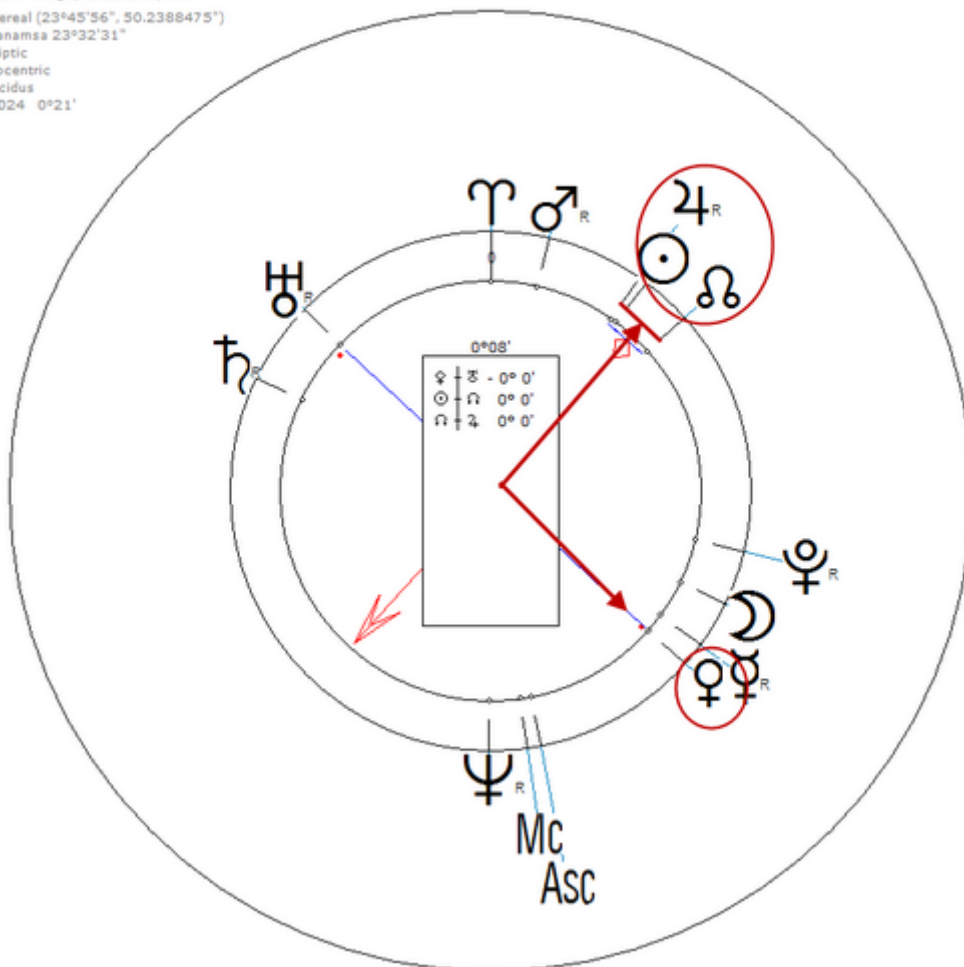

Augustus, Seimone

30 April 1984 at 08:34 (= 08:34 AM)Baton Rouge, Louisiana, 30n27, 91w09

American professional women's basketball player.

<https://www.astro.com/astro-databank/Augustus,_Seimone>

Harmonic 1024

She has ☉/♋ = ♃/♋ = ♀

Augustus, Seimone
30 April 1984 Mon 8:34 (GMT-5) 30°27'02"N 91°09'16"W
Baton Rouge, Louisiana, USA
Sidereal (23°45'56", 50.2388475")
Ayanamsa 23°32'31"
Ecliptic
Geocentric
Placidus
H1024 0°21'