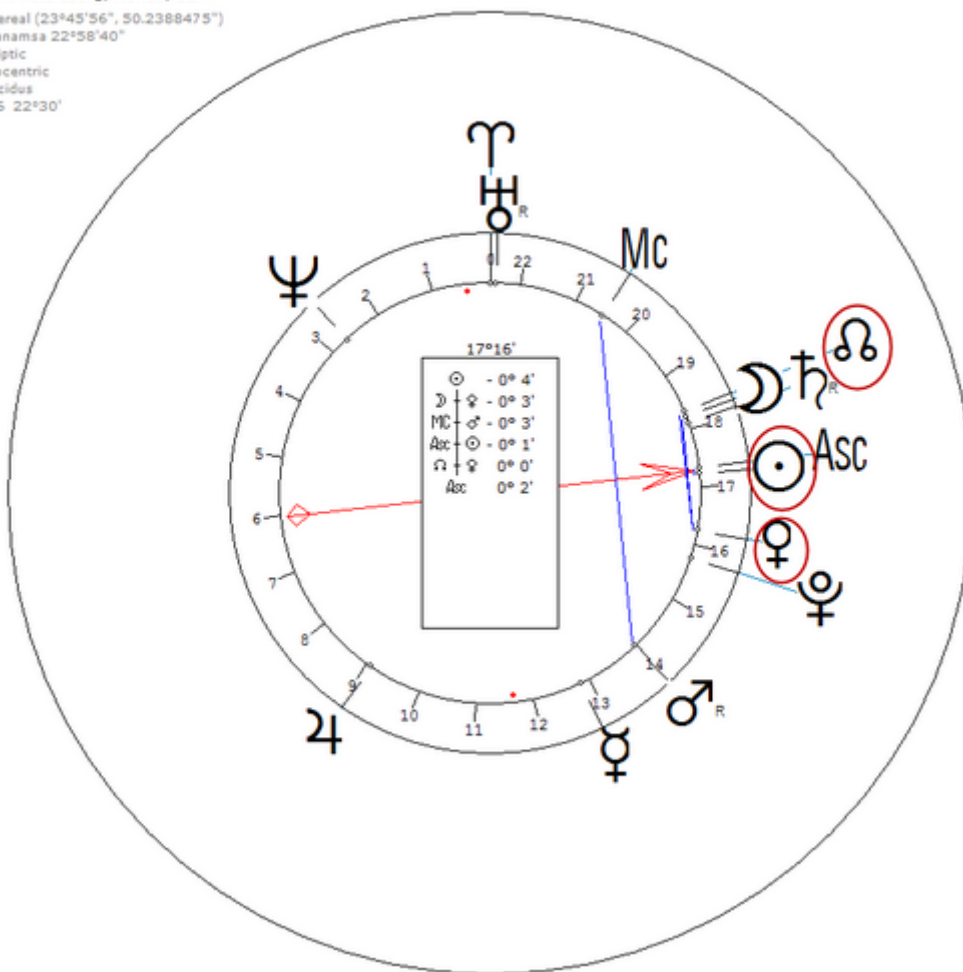

Corinne, Tee

3 November 1943 at 07:47 (= 07:47 AM)St.Petersburg, Florida, 27n46, 82w41

American lesbian visual artist.Sexuality : Lesbian

<https://www.astro.com/astro-databank/Corinne,_Tee>

Harmonic 16

She has ♀/♁=☉

Corinne, Tee
3 November 1943 Wed 7:47 (GMT-4) 27°46'14"N 82°40'46"W
Saint Petersburg, Florida, USA
Sidereal (23°45'56", 50.2388475")
Ayanamsa 22°58'40"
Ecliptic
Geocentric
Placidus
H16 22°30'