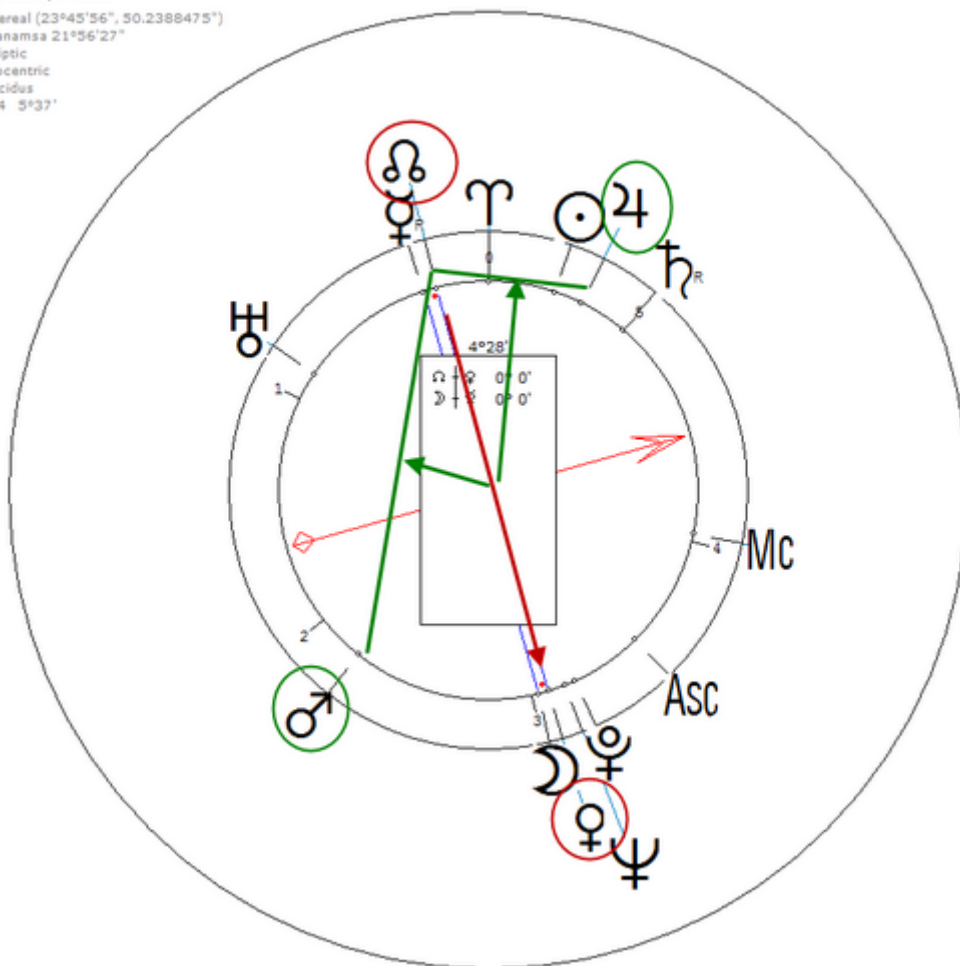

Harmonic 64

She has (red) ♀ = ♂

(green) ♂/♁ = ♃/♁

De Pougy, Liane
2 July 1869 Fri 8:00 (GMT-0:00:20) 47n42 0w05
La Fleche, France
Sidereal (23°45'56", 50.2388475")
Ayanamsa 21°56'27"
Ecliptic
Geocentric
Placidus
H64 5°37'