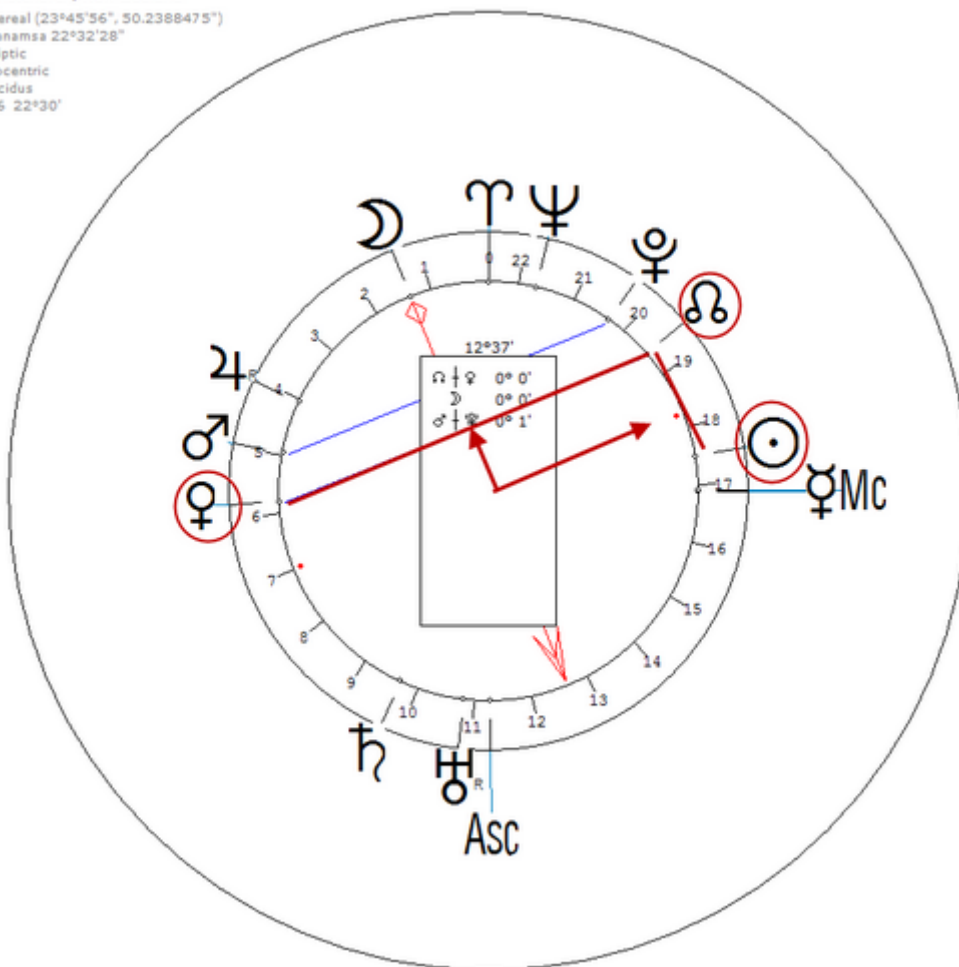

Heche, Anne

25 May 1969 at 16:51 (= 4:51 PM)Cleveland, Ohio, 41n30, 81w42

American actress. Sexuality : Bi-Sexual

https://www.astro.com/astro-databank/Heche,_Anne

Harmonic 256

She has ♂/♋ = ♃

♀/♋ = ♂/♃

Heche, Anne
25 May 1969 Sun 16:51 (GMT-4) 41°29'58"N 81°41'44"W
Cleveland, Ohio, USA
Sidereal (23°45'56", 50.2388475")
Ayanamsa 23°20'19"
Ecliptic
Geocentric
Placidus
H256 1°24'