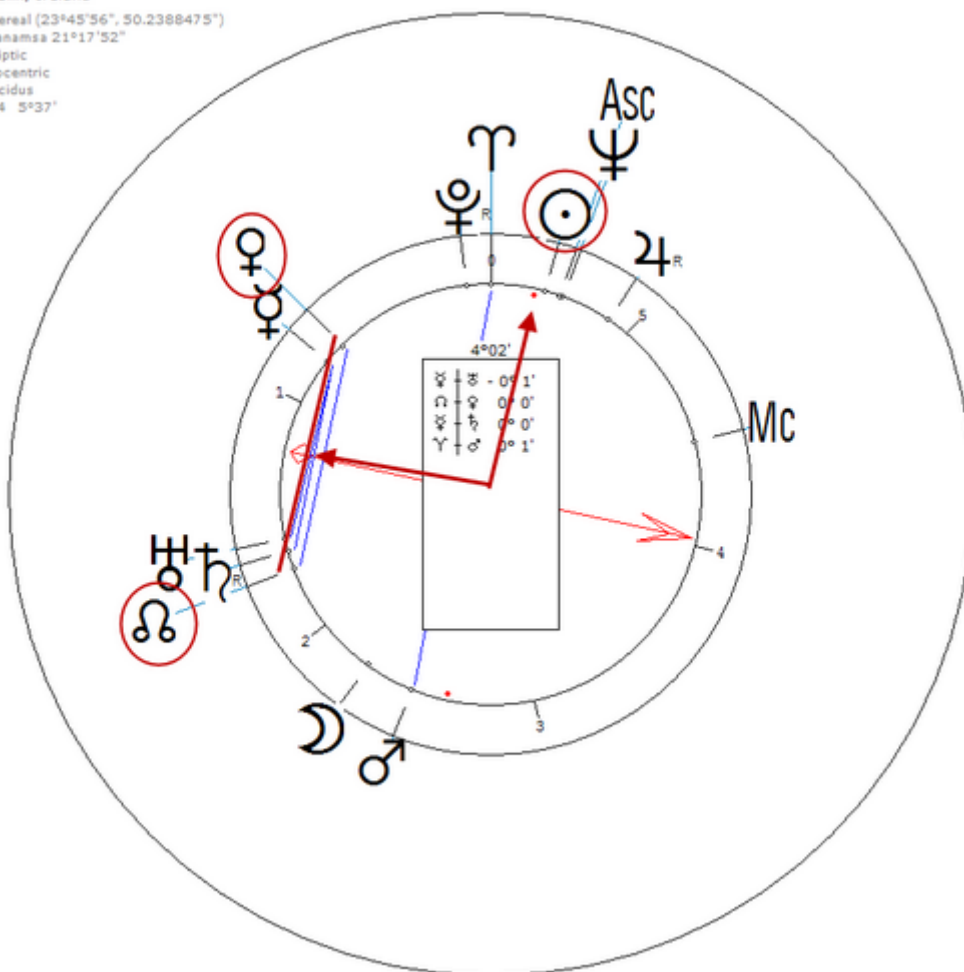

Cobbe, Frances Power

4 December 1822 at 08:03 (= 08:03 AM)Dublin, Ireland, 53n20, 6w15

Irish feminist, philanthropist, author. Sexuality : Lesbian

<https://www.astro.com/astro-databank/Cobbe,_Frances_Power>

Harmonic 64

She has ♀/♁=☉

Cobbe, Frances Power
4 December 1822 Wed 8:03 (GMT-0:25) 53n20 6w15
Dublin, Ireland
Sidereal (23°45'56", 50.2388475")
Ayanamsa 21°17'52"
Ecliptic
Geocentric
Placidus
H64 5°37'