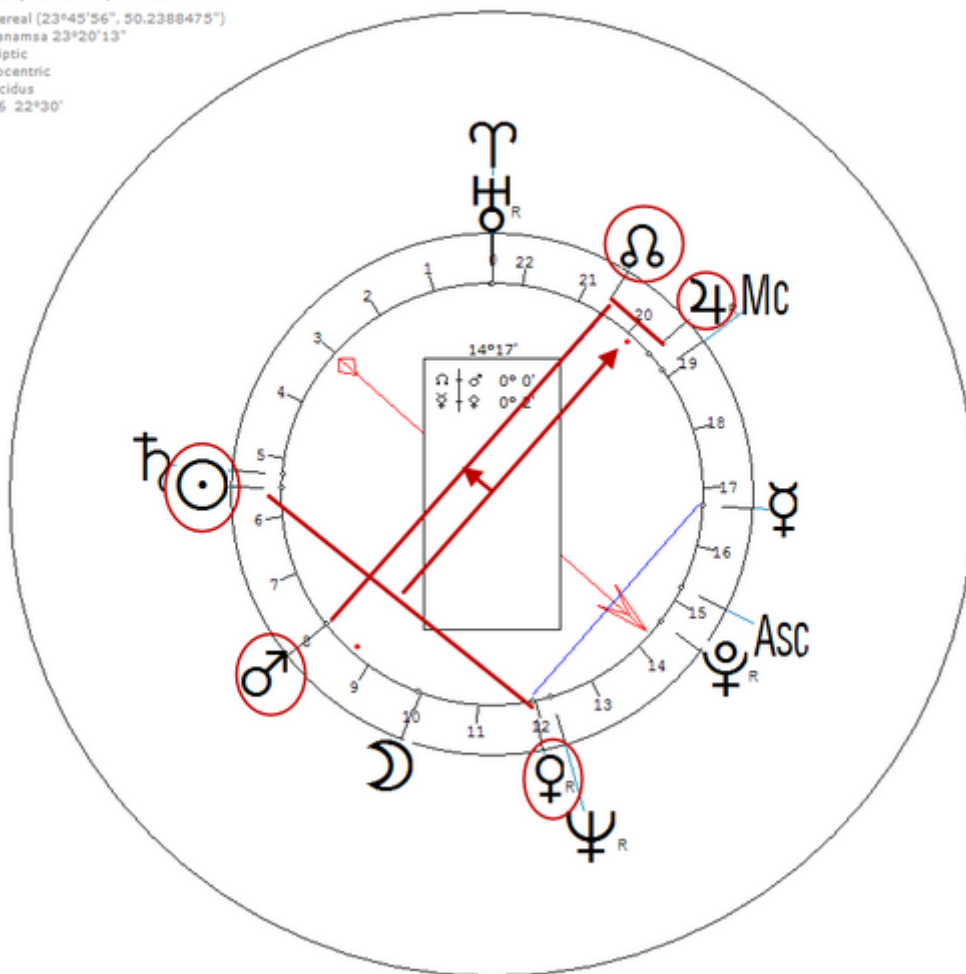

Marlene

19 April 1969 at 03:15 (= 03:15 AM)Neully sur Seine, France, 48n53, 2e16

French TV star.Sexuality : Bi-Sexual

<https://www.astro.com/astro-databank/Marlene>

Harmonic 16

She has $\♂/\♁ = \odot/\♀ = 24/\♁$

Marlene
19 April 1969 Sat 3:15 (GMT+1) 48n53 2e16
Neully sur Seine, France
Sidereal (23°45'56", 30.2388475")
Ayanamsa 23°20'13"
Ecliptic
Geocentric
Placidus
H16 22°30'