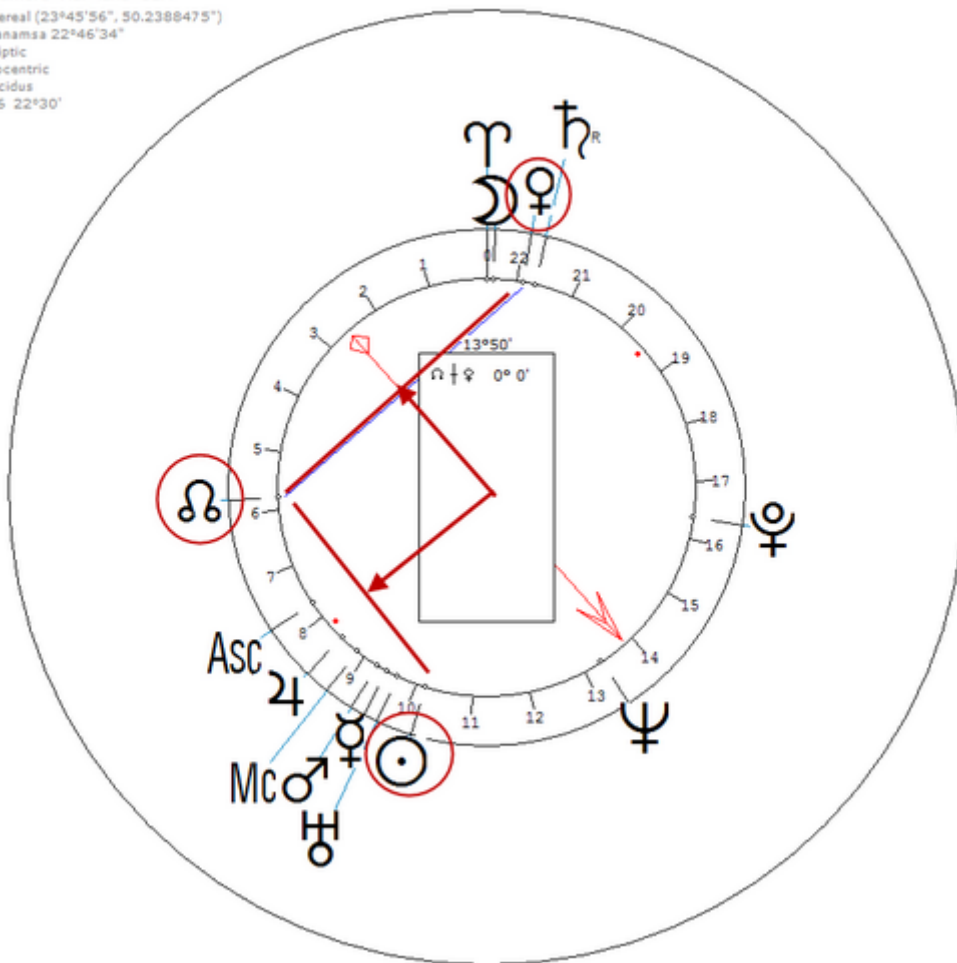

Rich, Adrienne

16 May 1929 at 15:10 (= 3:10 PM)Baltimore, Maryland, 39n17, 76w37

American writer.Sexuality : Lesbian

<https://www.astro.com/astro-databank/Rich,_Adrienne>

Harmonic 16

She has ♀/♁ = ☉/♁

Rich, Adrienne
16 May 1929 Thu 15:10 (GMT-5) 39°17'25"N 76°36'45"W
Baltimore, Maryland, USA
Sidereal (23°45'56", 50.2388475")
Ayanamsa 22°46'34"
Ecliptic
Geocentric
Placidus
H16 22°30'