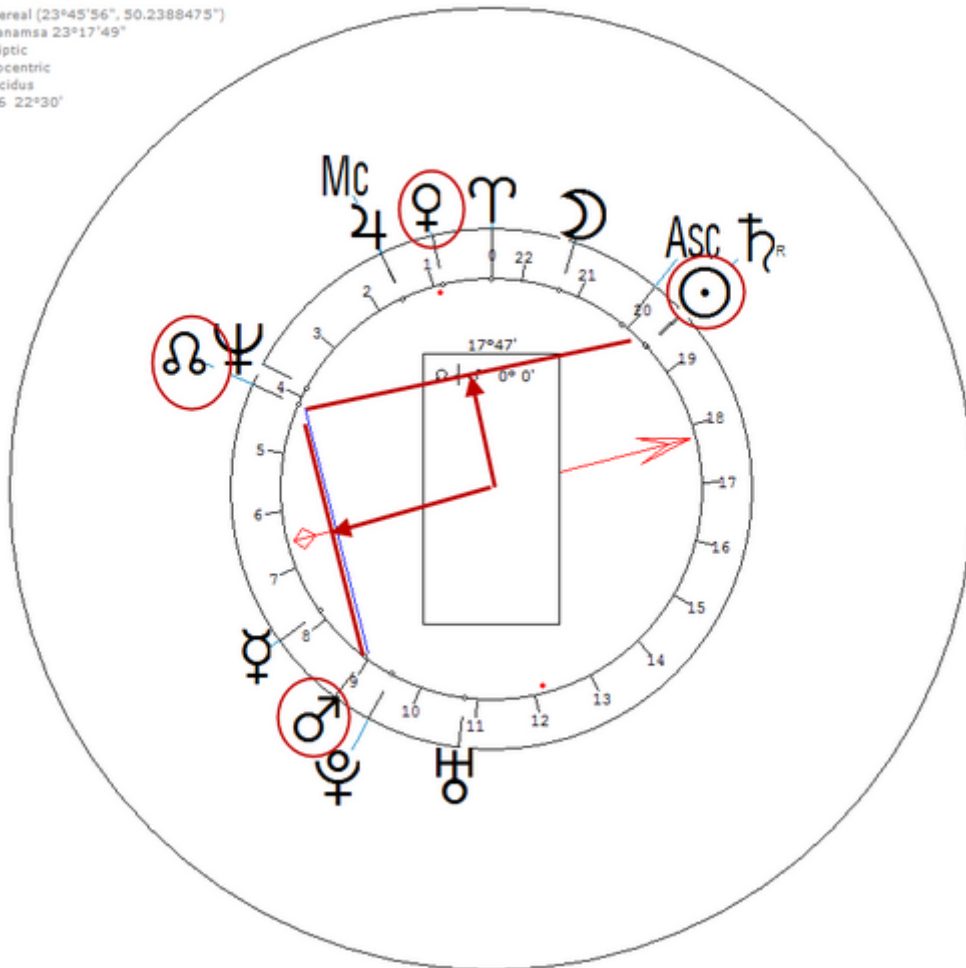

British novelist. Sexuality : Bi-Sexual

https://www.astro.com/astro-databank/Theobald,_Stephanie

Harmonic 16

She has ☉/♋ = ♂/♋ = ♀

☉ = ♀/♋

Theobald, Stephanie
29 August 1966 Mon 4:00 (GMT+1) 52n04 1e10
Ipswich, England
Sidereal (23°45'56", 50.2388475")
Ayanamsa 23°17'49"
Ecliptic
Geocentric
Placidus
H16 22°30'