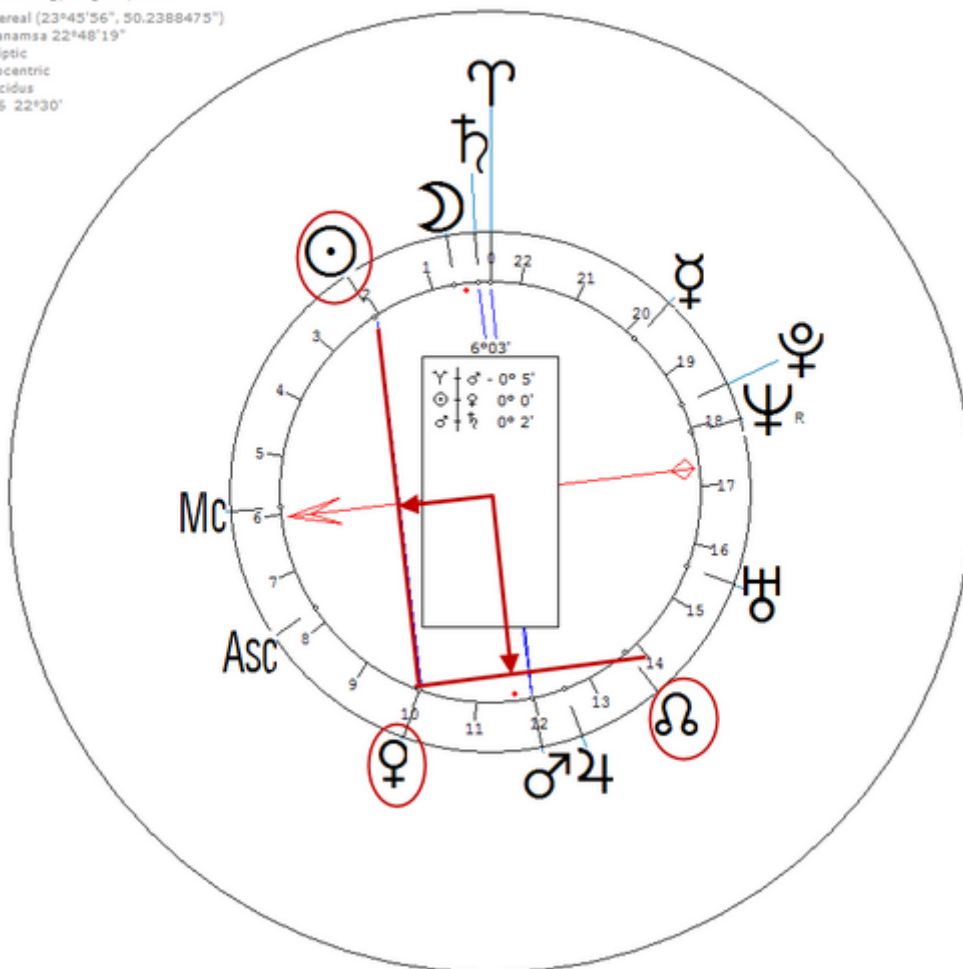

15 April 1931 at 15:40 (= 3:40 PM)Pearisburg, Virginia, 37n20, 80w44

American teacher. Sexuality : Lesbian

https://www.astro.com/astro-databank/Gearhart,_Sally_Miller

Harmonic 16

She has ☉/♀ = ♀/♋

Gearhart, Sally Miller
15 April 1931 Wed 15:40 (GMT-5) 37°19'35"N 80°44'07"W
Pearisburg, Virginia, USA
Sidereal (23°45'56", 50.2388475")
Ayanamsa 22°48'19"
Ecliptic
Geocentric
Placidus
H16 22°30'