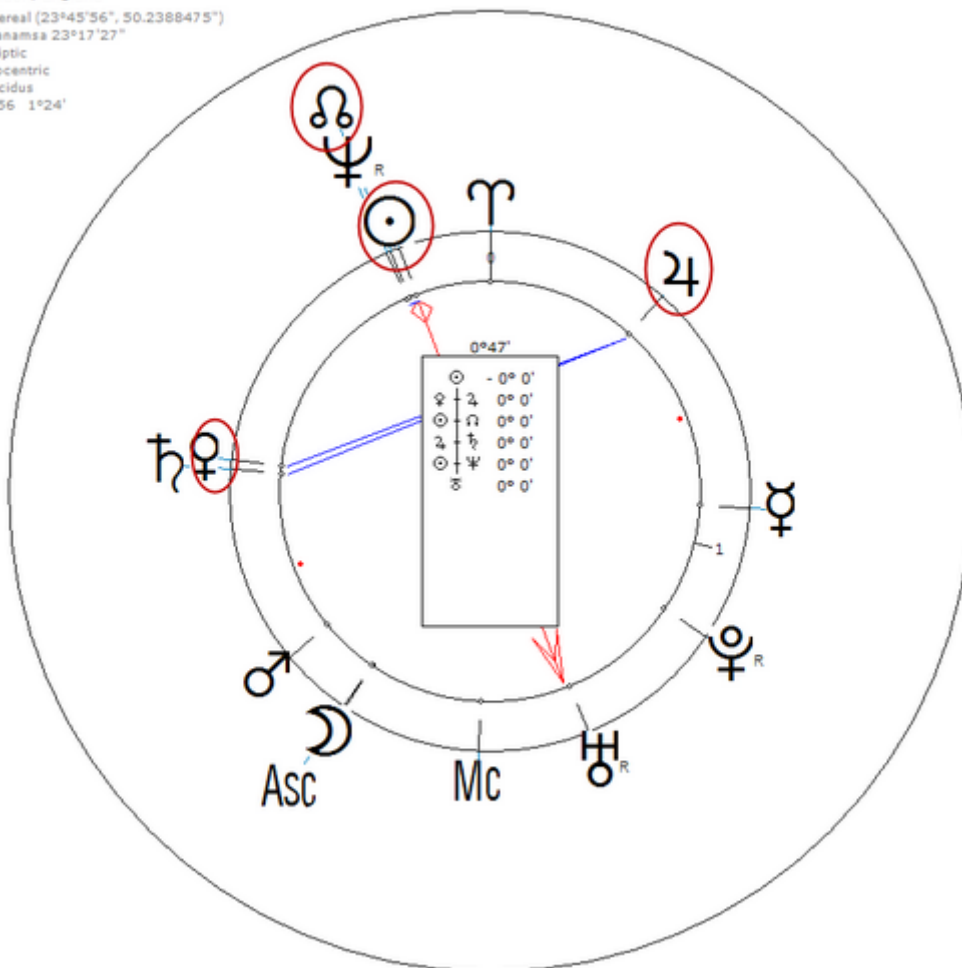

15 April 1966 at 06:00 (= 06:00 AM)London, England, 51n30, 0w10

English singer. Sexuality : Bi-Sexual

https://www.astro.com/astro-databank/Fox,_Samantha

Harmonic 256

She has ♀ / ♃ = ♁ = ☉

♂ / ♁ = ☉ / ♃

Fox, Samantha
15 April 1966 Fri 6:00 (GMT+1) 51n30 0w10
London, England
Sidereal (23°45'56", 50.2388475")
Ayanamsa 23°17'27"
Ecliptic
Geocentric
Placidus
H256 1°24'