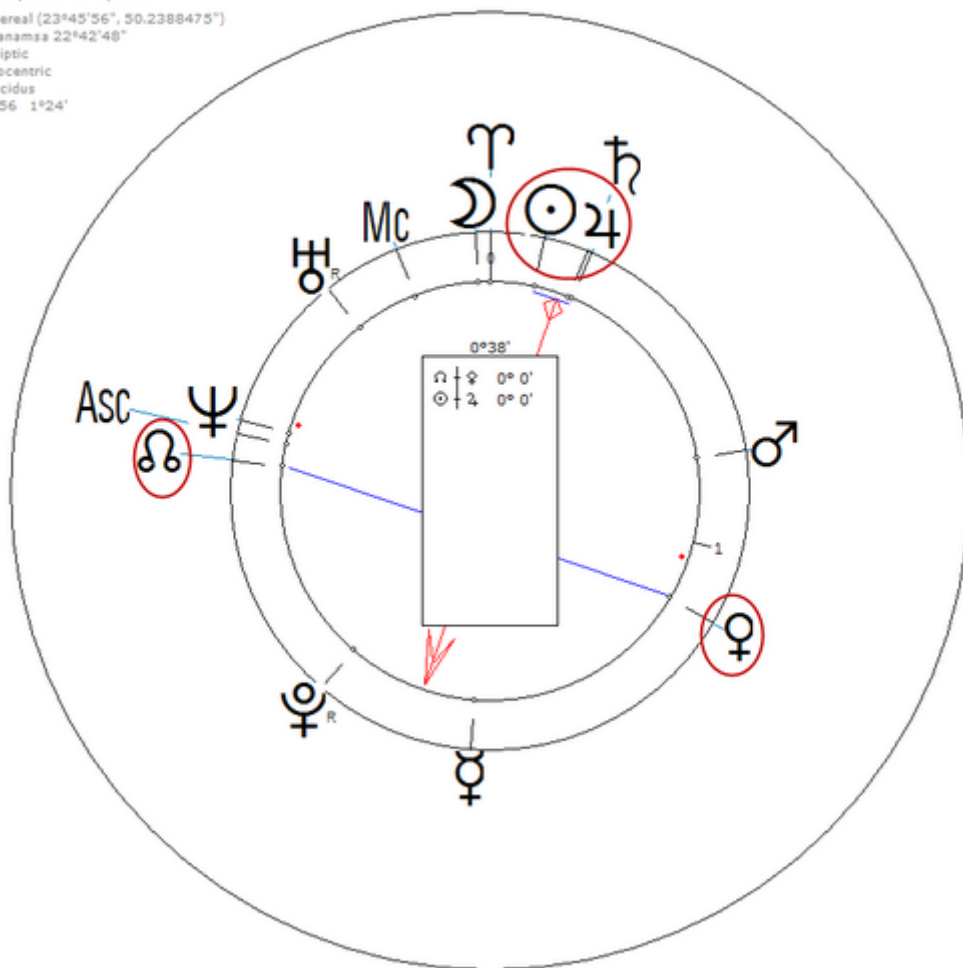

Lyon, Phyllis

10 November 1924 at 09:38 (= 09:38 AM)Tulsa OK, USA, 36n09, 95w59

American author. Sexuality : Lesbian

<https://www.astro.com/astro-databank/Lyon,_Phyllis>

Harmonic 256

She has ♀/♁=☉/♃

Lyon, Phyllis
10 November 1924 Mon 9:38 (GMT-6) 36°09'14"N 95°59'33"W
Tulsa, Oklahoma, USA
Sidereal (23°45'56", 50.2388475")
Ayanamsa 22°42'48"
Ecliptic
Geocentric
Placidus
H256 1°24'