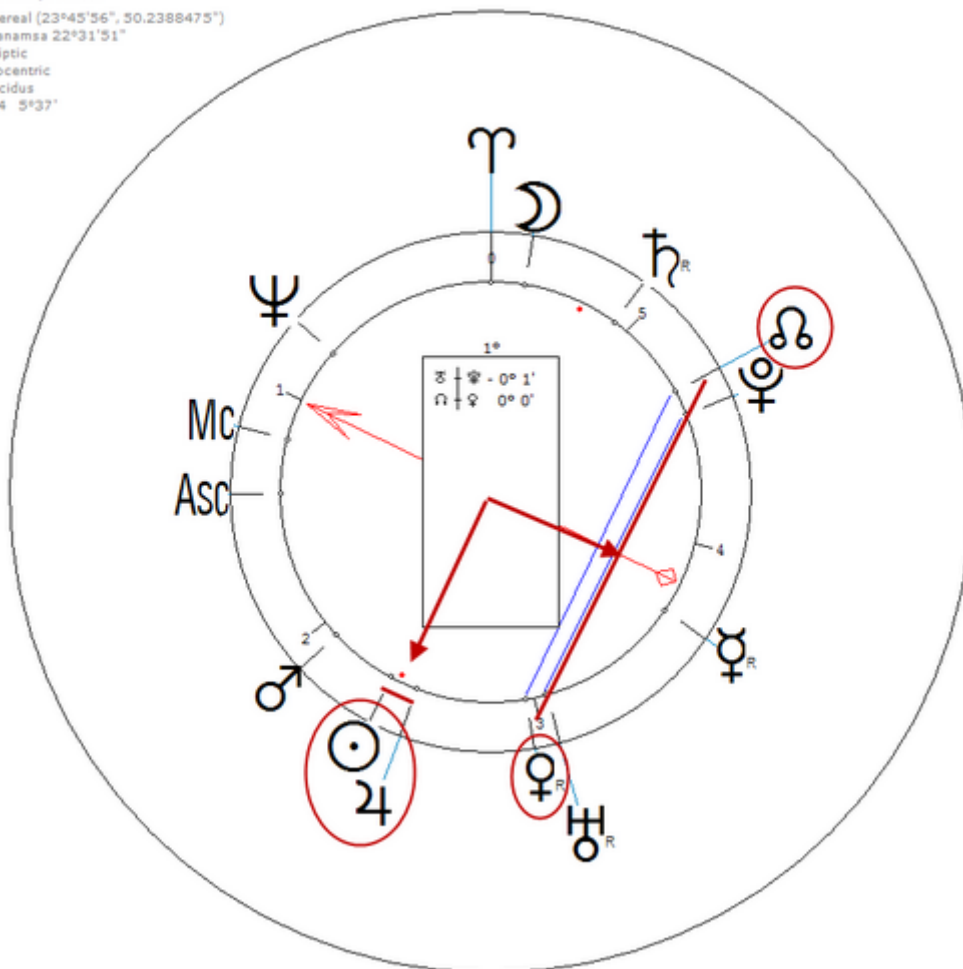

Papin, Lea

15 September 1911 at 03:00 (= 03:00 AM)Le Mans, France, 48n0, 0e12

French maid who, together with her sister, murdered their employer's wife and daughter in Le Mans, France, on 2 February 1933. Sexuality : Lesbian

<https://www.astro.com/astro-databank/Papin,_Lea>

Harmonic 64

She has ♀/♁ = ☉/♃

☉/♁ = ♂ Bi-Sexual

Papin, Lea
15 September 1911 Fri 3:00 (GMT) 48n00 0e12
Le Mans, France
Sidereal (23°45'56", 50.2388475")
Ayanamsa 22°31'51"
Ecliptic
Geocentric
Placidus
H64 5°37'