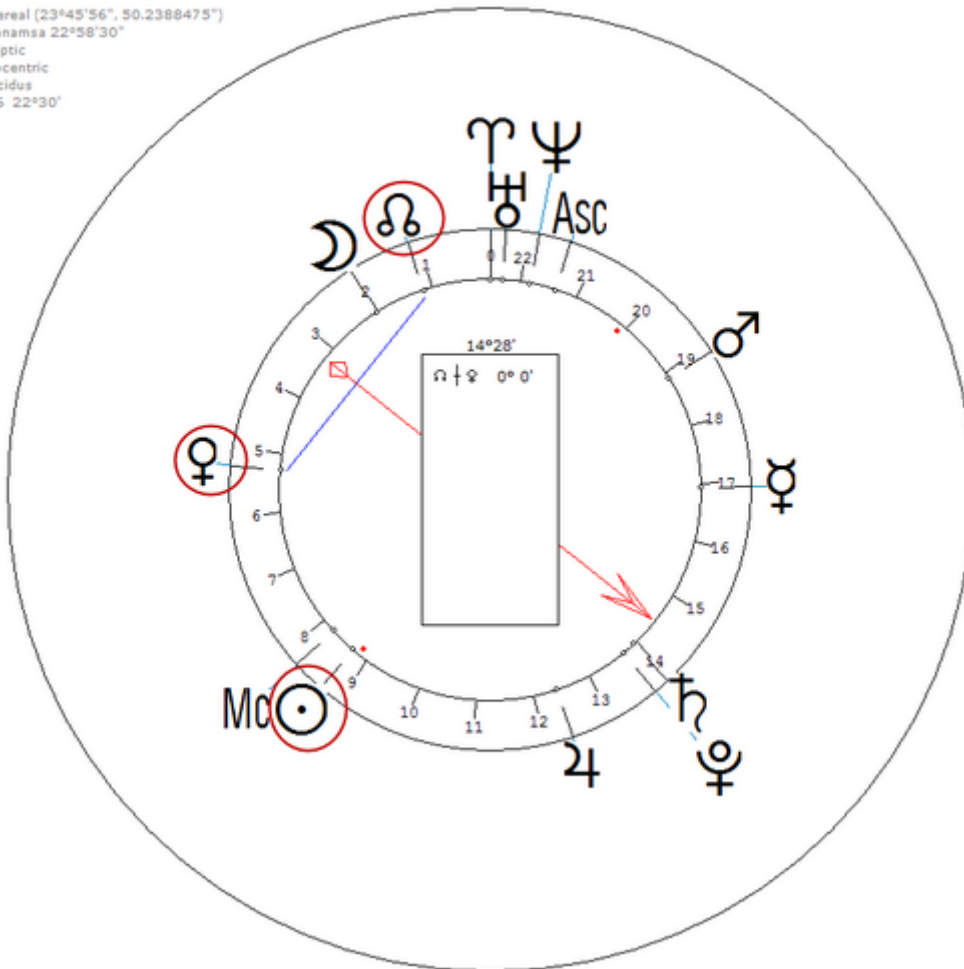

Crane, Cheryl

25 July 1943 at 05:16 (= 05:16 AM)Hollywood, California, 34n06, 118w20

American noted family, the daughter of Lana Turner.
Sexuality : Lesbian

<https://www.astro.com/astro-databank/Crane,_Cheryl>

Harmonic 16

She has ♀/♁=☉

Crane, Cheryl
25 July 1943 Sun 5:16 (GMT-7) 34°05'54"N 118°19'33"W
Hollywood CA, Los Angeles, USA
Sidereal (23°45'56", 50.2388475")
Ayanamsa 22°58'30"
Ecliptic
Geocentric
Placidus
H16 22°30'