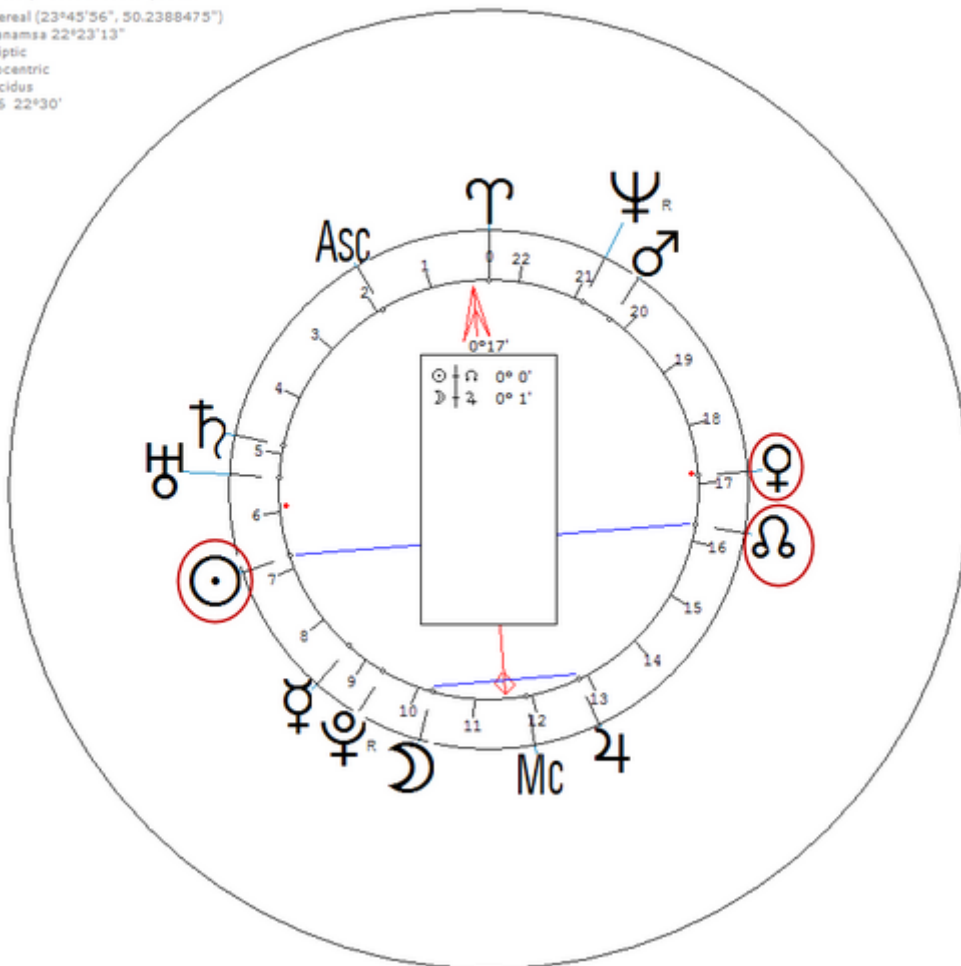

Moraga, Cherrie

25 September 1952 at 09:28 (= 09:28 AM)Whittier CA, USA, 33n58, 118w01

American writer.Sexuality : Lesbian

https://www.astro.com/astro-databank/Moraga,_Cherrie

Harmonic 256

She has ☉/♌ = ☉/♀