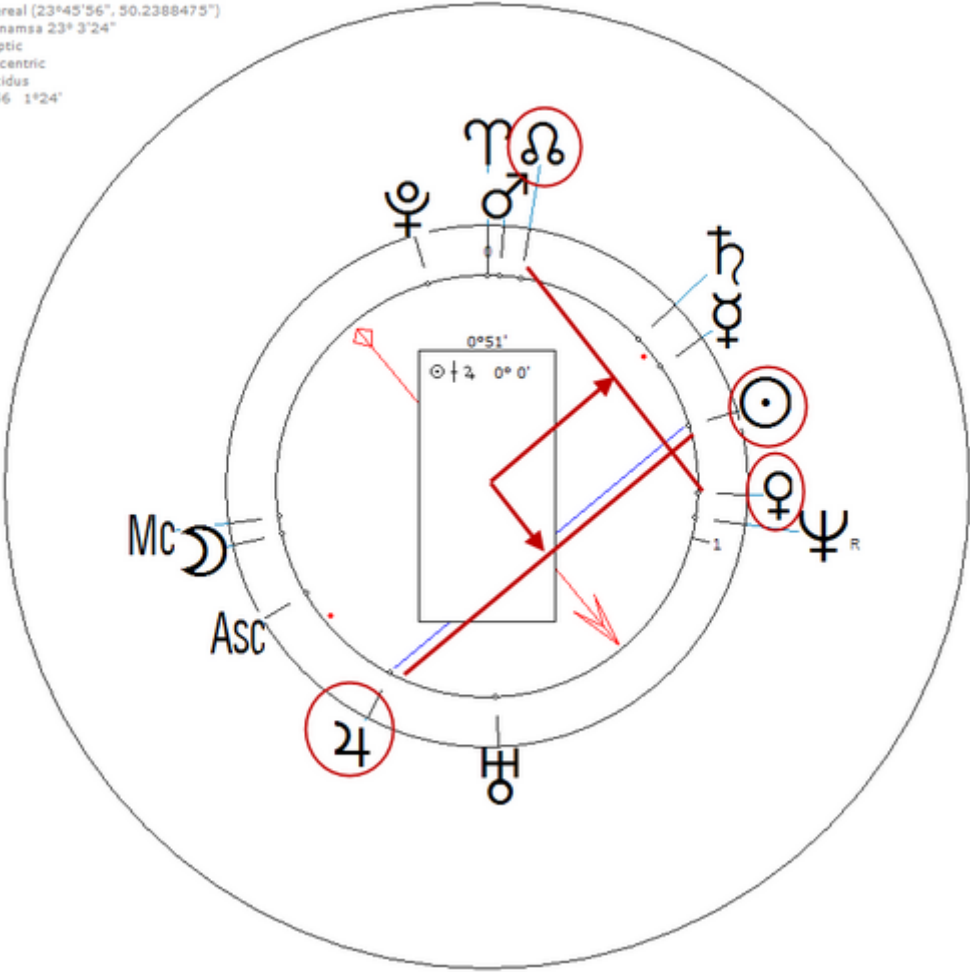

Falmat, Christiane

13 May 1949 at 11:00 (= 11:00 AM)Lyon, France, 45n45, 4e51

French homicide.Sexuality : Lesbian

<https://www.astro.com/astro-databank/Falmat,_Christiane>

Harmonic 256

She has ♀/♁ = ☉/♃

Falmat, Christiane
13 May 1949 Fri 11:00 (GMT+1) 45n45 4e51
Lyon, France
Sidereal (23°45'56", 50.2388475")
Ayanamsa 23° 3'24"
Ecliptic
Geocentric
Placidus
H256 1°24'