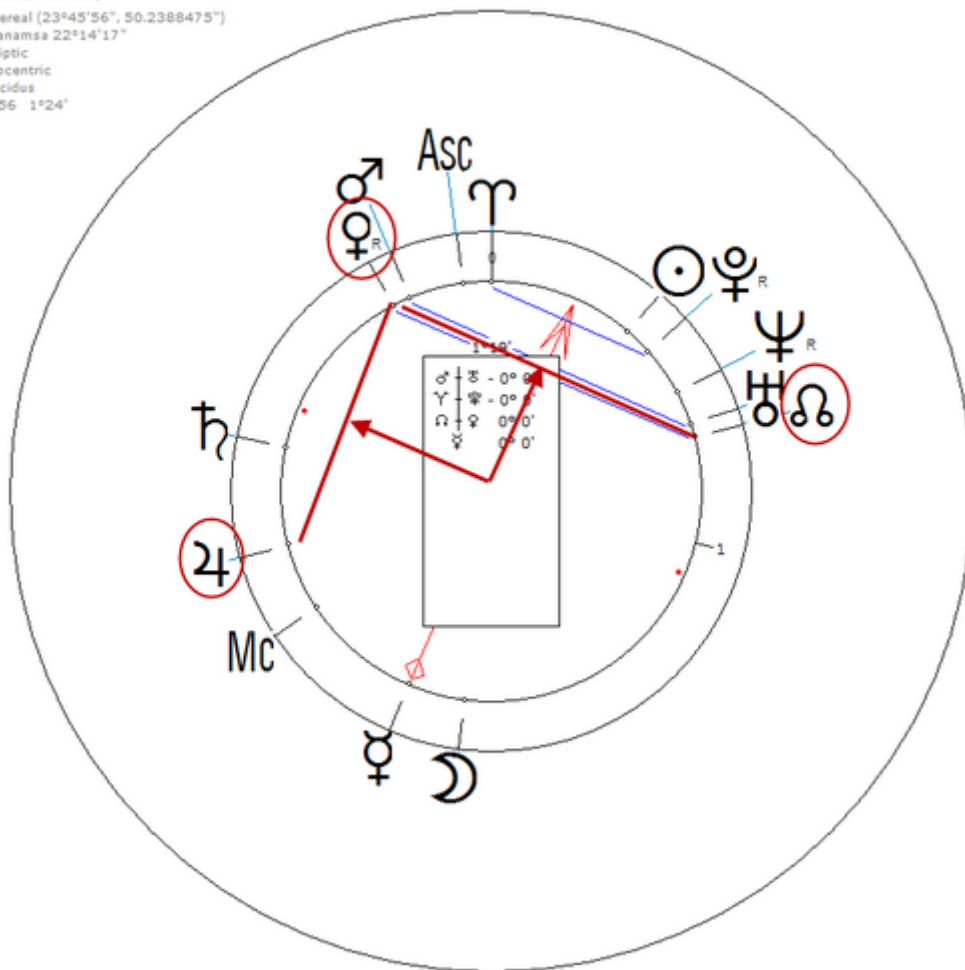

Marlene

19 April 1969 at 03:15 (= 03:15 AM)Neully sur Seine, France, 48n53, 2e16

French TV star.Sexuality : Bi-Sexual

<https://www.astro.com/astro-databank/Marlene>

Harmonic 16

She has $\♂/\♁ = \odot/\♀ = 24/\♁$