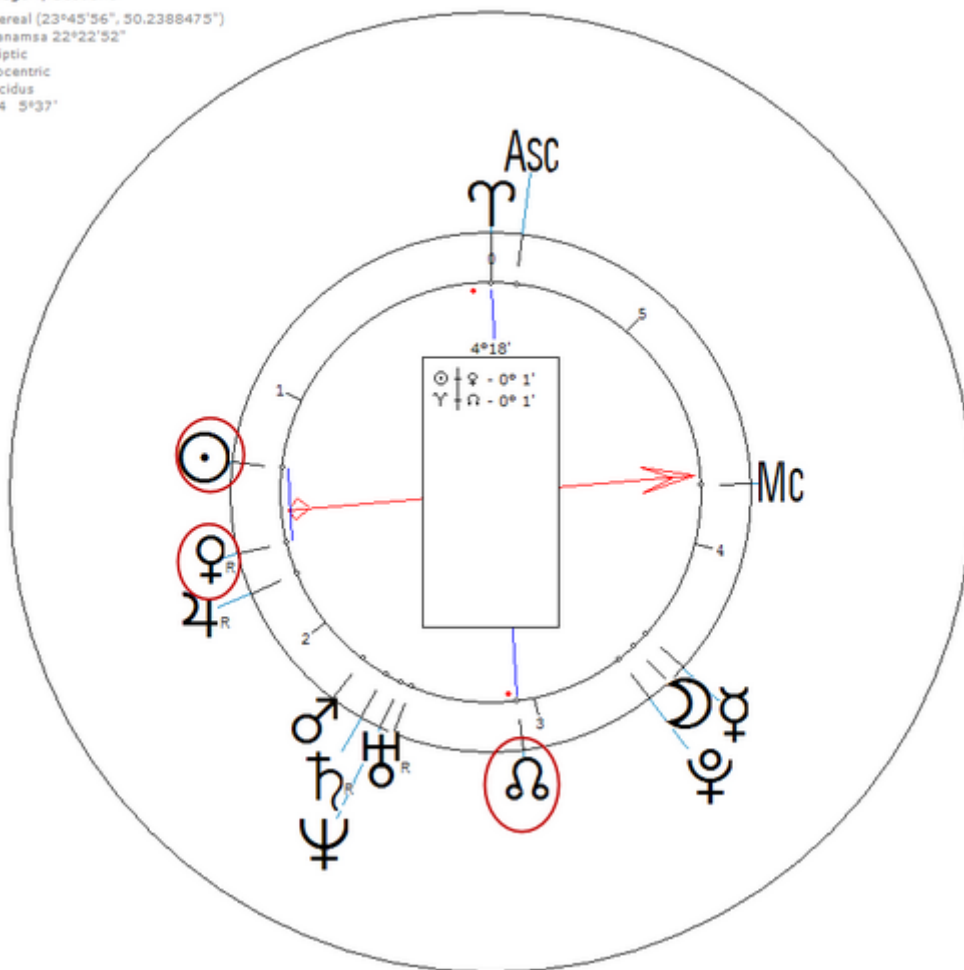

Irons, Evelyn

17 June 1900 at 05:50 (= 05:50 AM)Glasgow, Scotland, 55n53, 4w15

Scottish journalist.Sexuality : Lesbian

<https://www.astro.com/astro-databank/Irons,_Evelyn>

Harmonic 64

She has ☉/♀ = ♁

Irons, Evelyn
17 June 1900 Sun 5:50 (GMT) 55n53 4w15
Glasgow, Scotland
Sidereal (23°45'56", 50.2388475")
Ayanamsa 22°22'52"
Ecliptic
Geocentric
Placidus
H64 5°37'