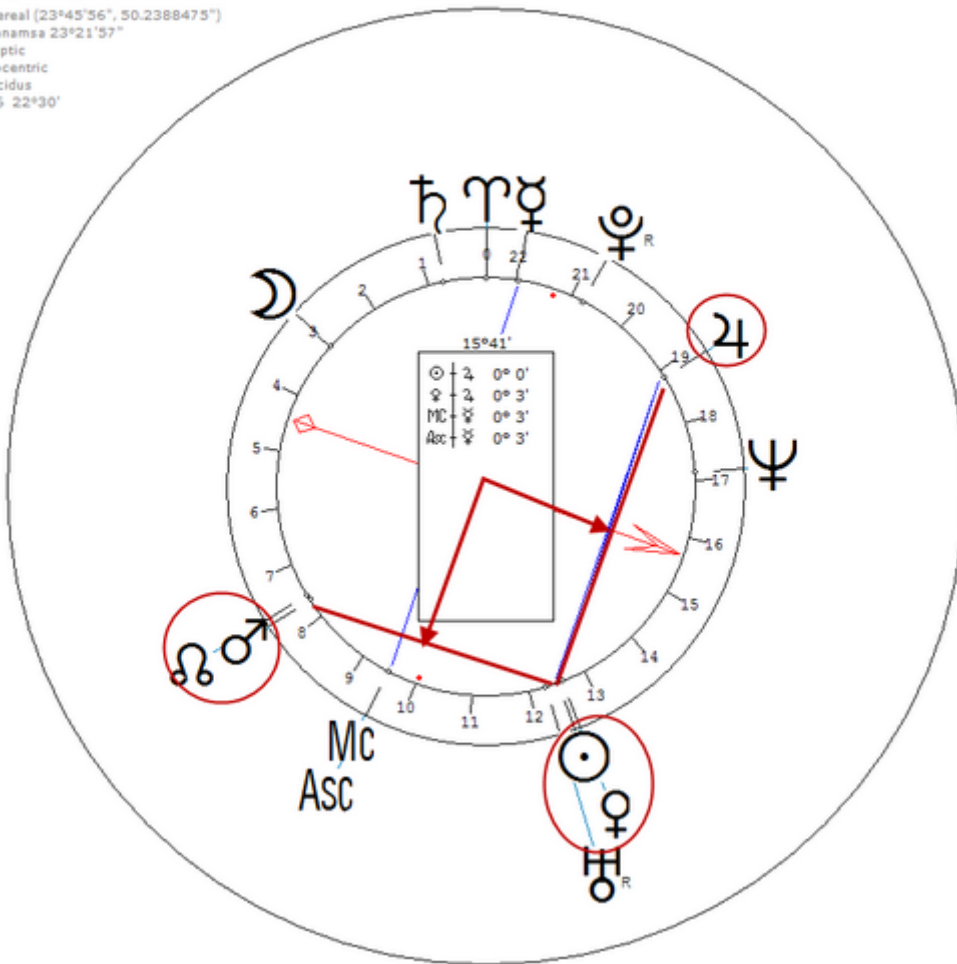

Richards, Denise

17 February 1971 at 10:25 (= 10:25 AM)Joliet, Illinois, 41n32, 88w05

American actress. Sexuality : Bi-Sexual

<https://www.astro.com/astro-databank/Richards,_Denise>

Harmonic 16

She has ♀/♏=☉/♏=☉/♁=☉/♃=♀/♃

♁=♏

Richards, Denise
17 February 1971 Wed 10:25 (GMT-6) 41°31'30"N 88°04'54"W
Joliet, Illinois, USA
Sidereal (23°45'56", 50.2388475")
Ayanamsa 23°21'57"
Ecliptic
Geocentric
Placidus
H16 22°30'