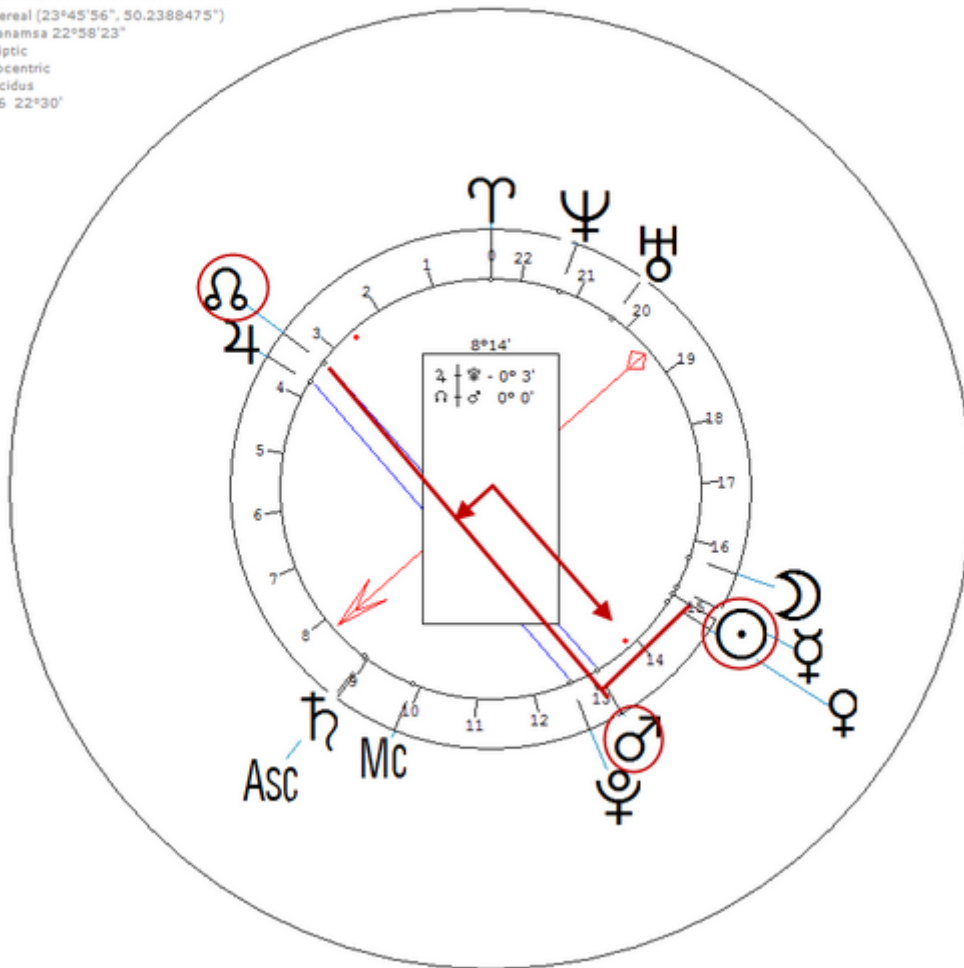

Hollander, Xaviera

15 June 1943 at 07:15 (= 07:15 AM)Soerabaja, Indonesia, 7s15, 112e45

Indonesian prostitute.Sexuality : Bi-Sexual

<https://www.astro.com/astro-databank/Hollander,_Xaviera>

Harmonic 16

She has ☉/♂ = ♂/♋ = ☉/♀

♀/♋ = ☉/♋ = ♃/♋

Hollander, Xaviera
15 June 1943 Tue 7:15 (GMT+9) 7s15 112e45
Soerabaja, Jawa (Java), Indonesia
Sidereal (23°45'56", 50.2388475")
Ayanamsa 22°58'23"
Ecliptic
Geocentric
Placidus
H16 22°30'