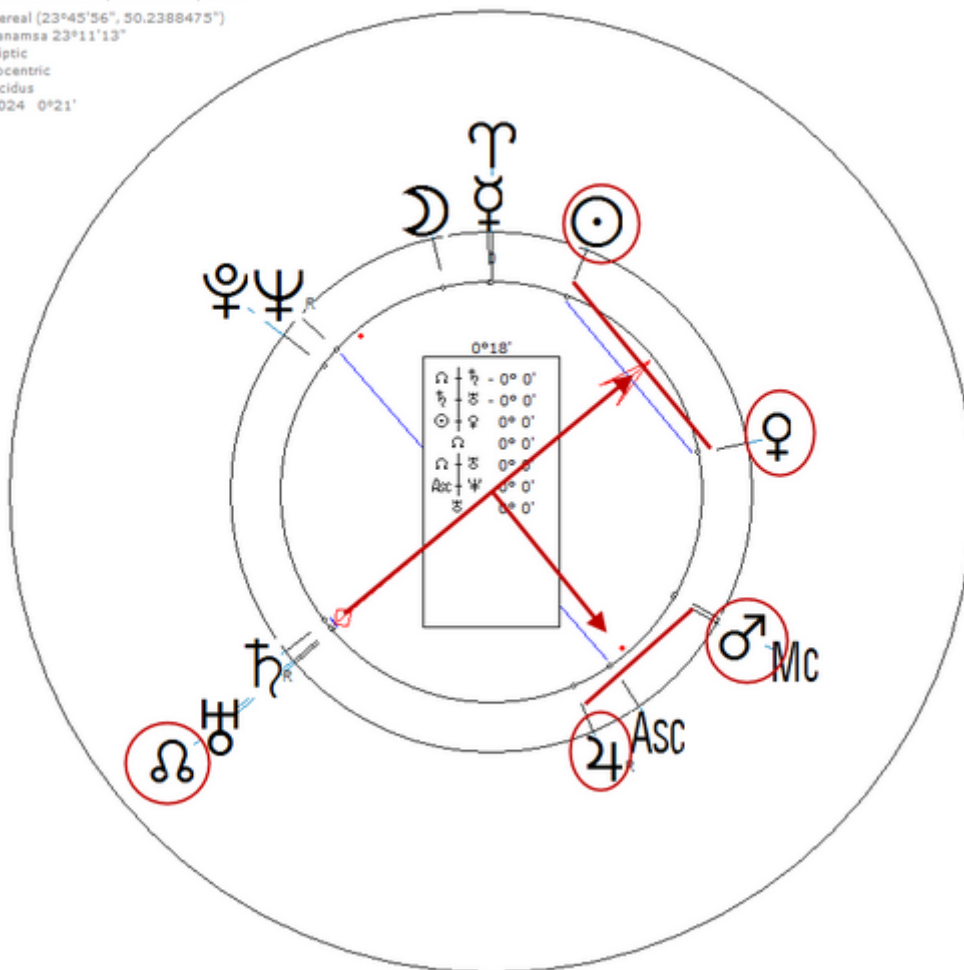

Wiedlin, Jane

20 May 1958 at 08:33 (= 08:33 AM)Oconomowoc, Wisconsin, 43n07, 88w30

American musician. Sexuality : Bi-Sexual

<https://www.astro.com/astro-databank/Wiedlin,_Jane>

Harmonic 1024

She has ☉/♀ = ♂/♃ = ♁

Wiedlin, Jane
20 May 1958 Tue 8:33 (GMT-5) 43°06'42"N 88°29'57"W
Oconomowoc WI, Waukesha, USA
Sidereal (23°45'56", 50.2388475")
Ayanamsa 23°11'13"
Ecliptic
Geocentric
Placidus
H1024 0°21'