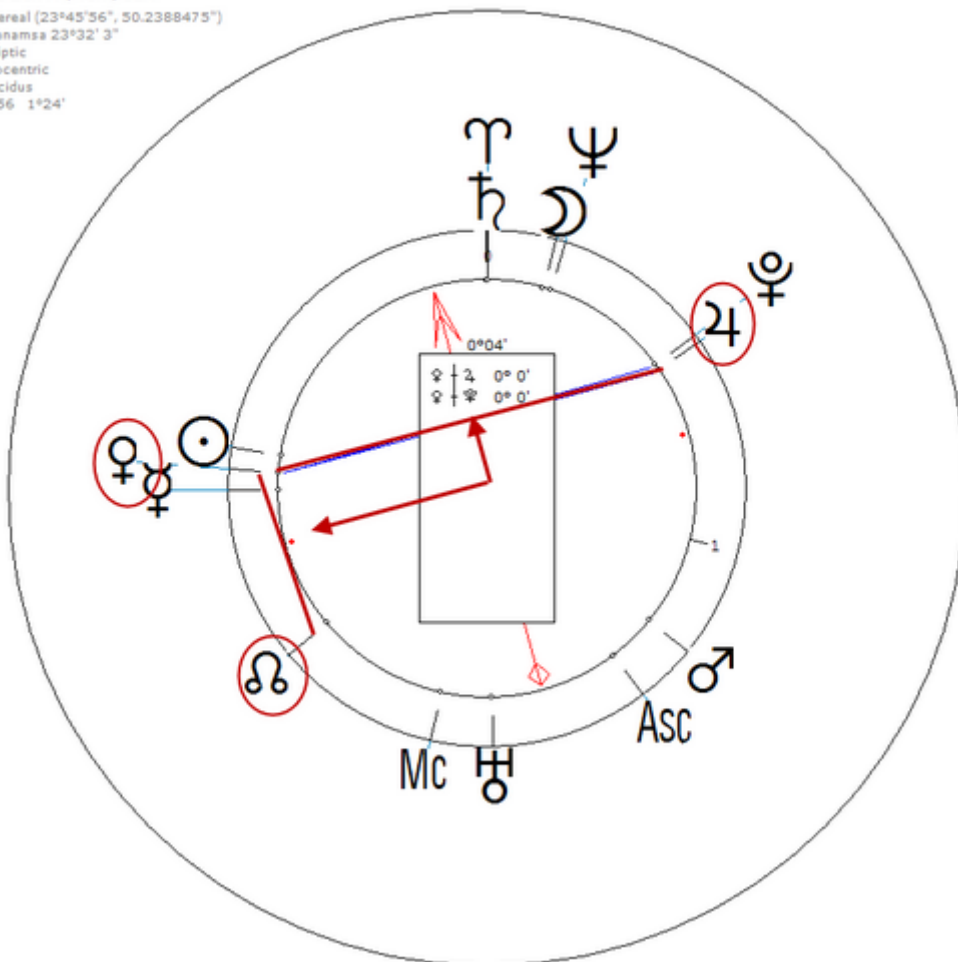

Hale, Lizzy

10 October 1983 at 13:00 (= 1:00 PM)Red Lion (York County), Pennsylvania,
39n54, 76w36

American singer. Sexuality : Bi-Sexual

<https://www.astro.com/astro-databank/Hale,_Lizzy>

Harmonic 256

She has ♂/♁ = ♂/♃

♀/♁ = ♀/♃

Hale, Lizzy
10 October 1983 Mon 13:00 (GMT-4) 39°54'03"N 76°36'22"W
Red Lion PA, York, USA
Sidereal (23°45'56", 50.2388475")
Ayanamsa 23°32' 3"
Ecliptic
Geocentric
Placidus
H256 1°24'