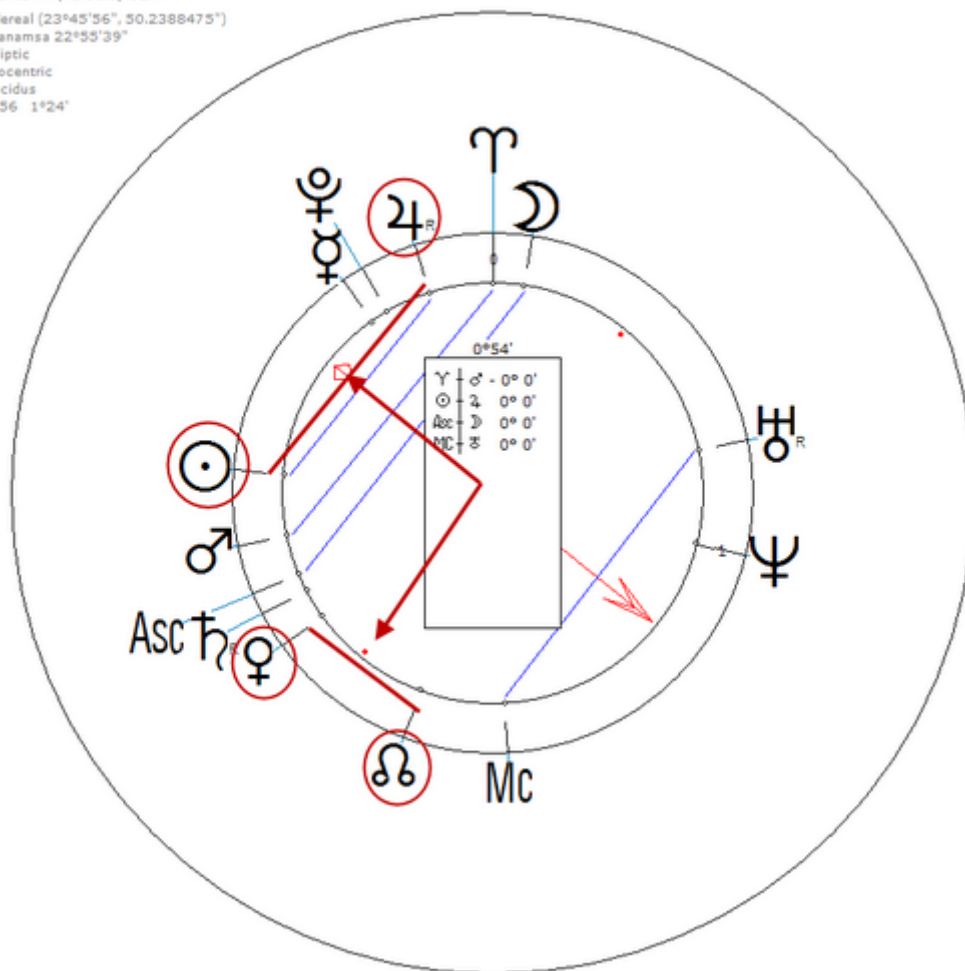

Allen, Paula Gunn

24 October 1939 at 07:45 (= 07:45 AM)Grants, New Mexico, 35n09, 107w51

Native American poet, literary critic, lesbian activist, and novelist.

<https://www.astro.com/astro-databank/Allen,_Paula_Gunn>

Harmonic 256

She has ☉/♈ = ♀/♏

♂/♏ = ♀ because ♂/♏ is involved, she is bisexual.

Allen, Paula Gunn
24 October 1939 Tue 7:45 (GMT-7) 35°09'08"N 107°50'33"W
Grants NM, Cibola, USA
Sidereal (23°45'56", 50.2388475")
Ayanamsa 22°55'39"
Ecliptic
Geocentric
Placidus
H256 1°24'