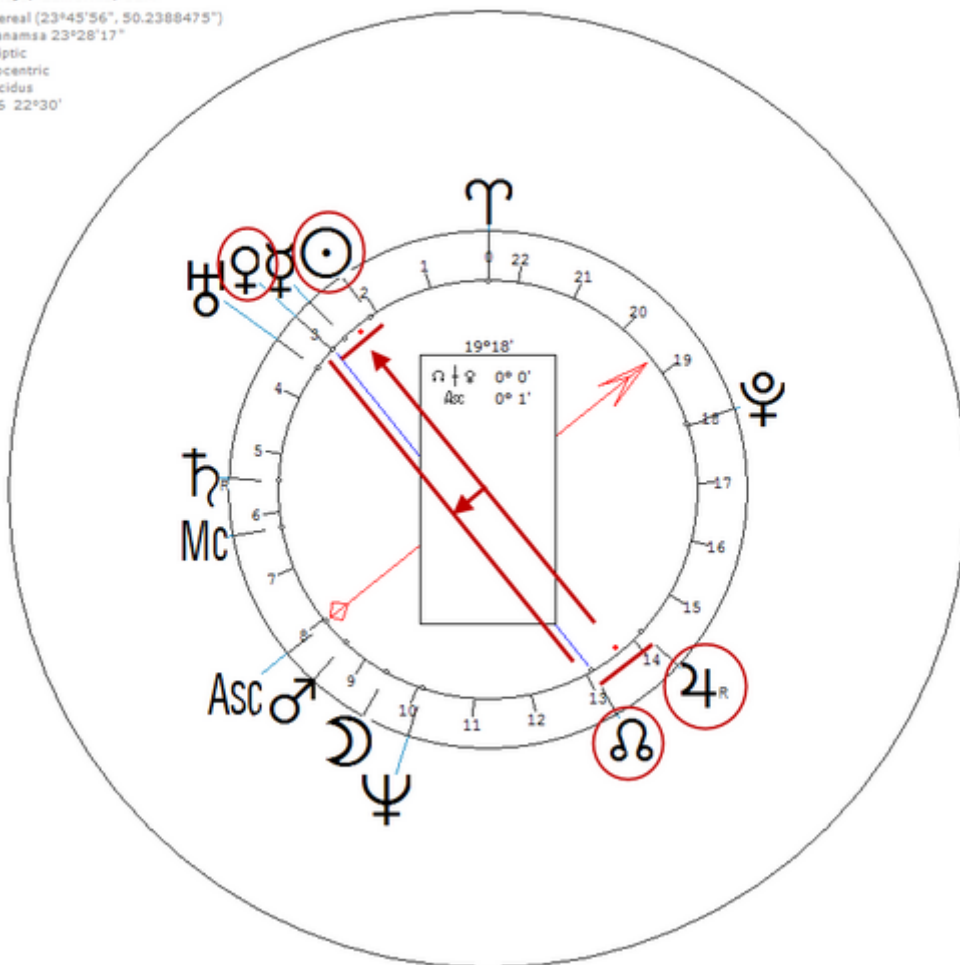

Harmonic 16

She has ♀ / ♁ = ♃ / ♁ = ☉ / ♀

Branlandingham, Bevin
24 December 1978 Sun 22:49 (GMT-8) 38n06 122w15
Vallejo, California, USA
Sidereal (23°45'56", 50.2388475°)
Ayanamsa 23°28'17"
Ecliptic
Geocentric
Placidus
H16 22°30'