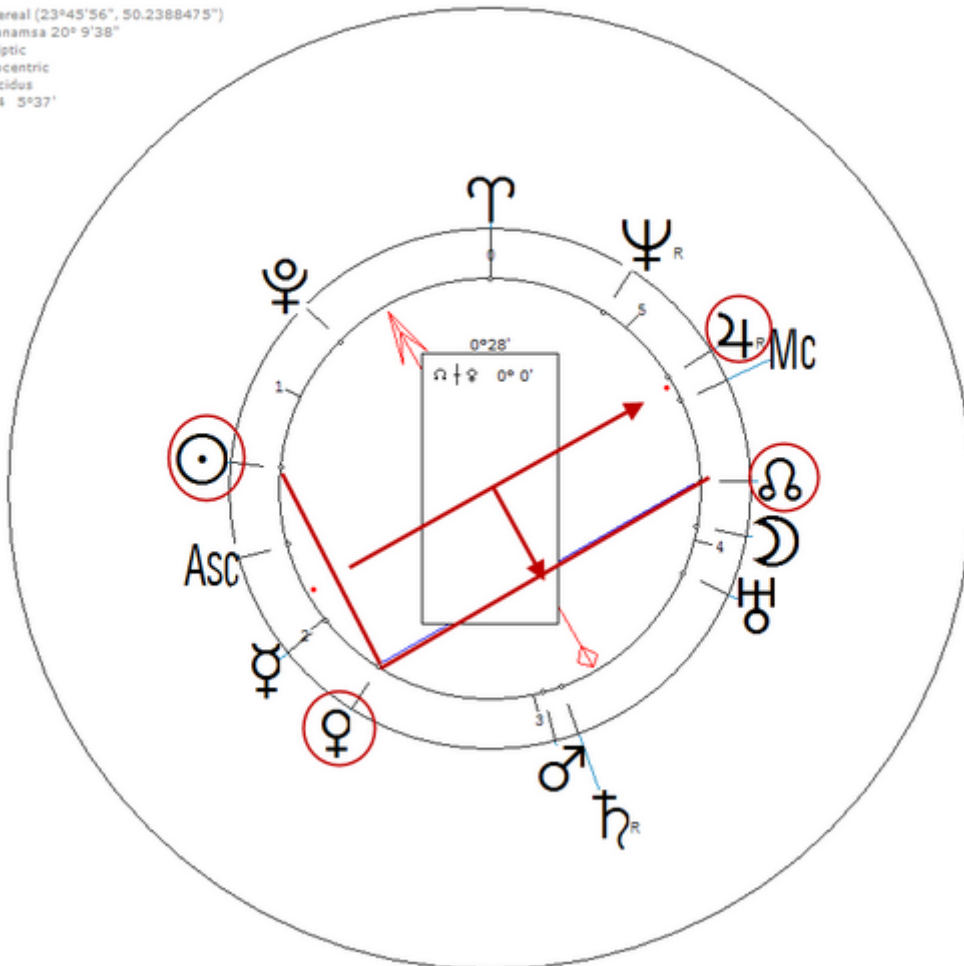

Isabella, Princess of Parma

31 December 1741 at 17:07 (= 5:07 PM)Madrid, Spain, 40n24, 3w41

The daughter of Infante Felipe of Spain. Sexuality : Bi-Sexual

<https://www.astro.com/astro-databank/Isabella,_Princess_of_Parma>

Harmonic 64

She has ♀/♁ = ☉/♀ = 24

☉/♂ = ♂/♁

Isabella, Princess of Parma
31 December 1741 Sun 17:07 (GMT-0:14:44) 40n24 3w41
Madrid, Spain
Sidereal (23°45'56", 50.2388475")
Ayanamsa 20° 9'38"
Ecliptic
Geocentric
Placidus
H64 5°37'