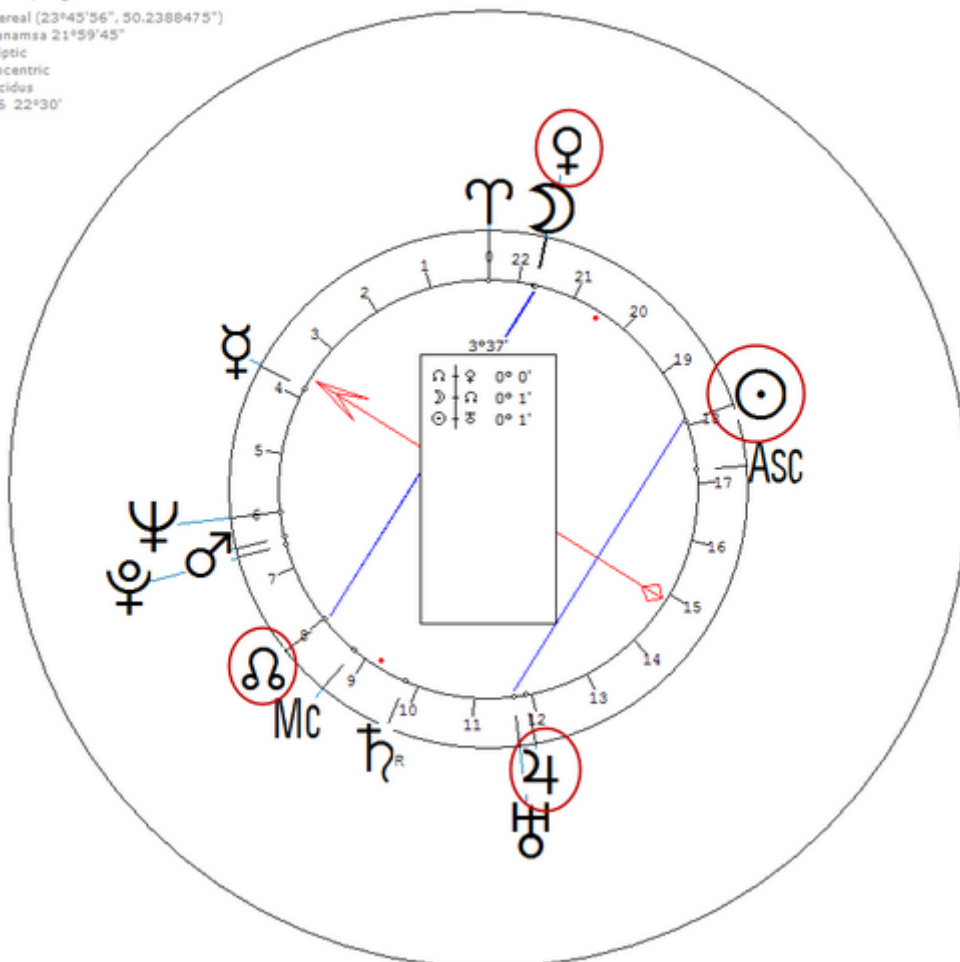

16 June 1873 at 05:30 (= 05:30 AM)London, England, 51n30, 0w10

English aristocrat.Sexuality : Bi-Sexual

https://www.astro.com/astro-databank/Morrell,_Lady_Ottoline

Harmonic 16

She has ☉/♈ = ♀/♏

☽/♏ = ♂/♈

Morrell, Lady Ottoline
16 June 1873 Mon 5:30 (GMT) 51n30 0w10
London, England
Sidereal (23°45'56", 50.2388475")
Ayanamsa 21°59'45"
Ecliptic
Geocentric
Placidus
H16 22°30'