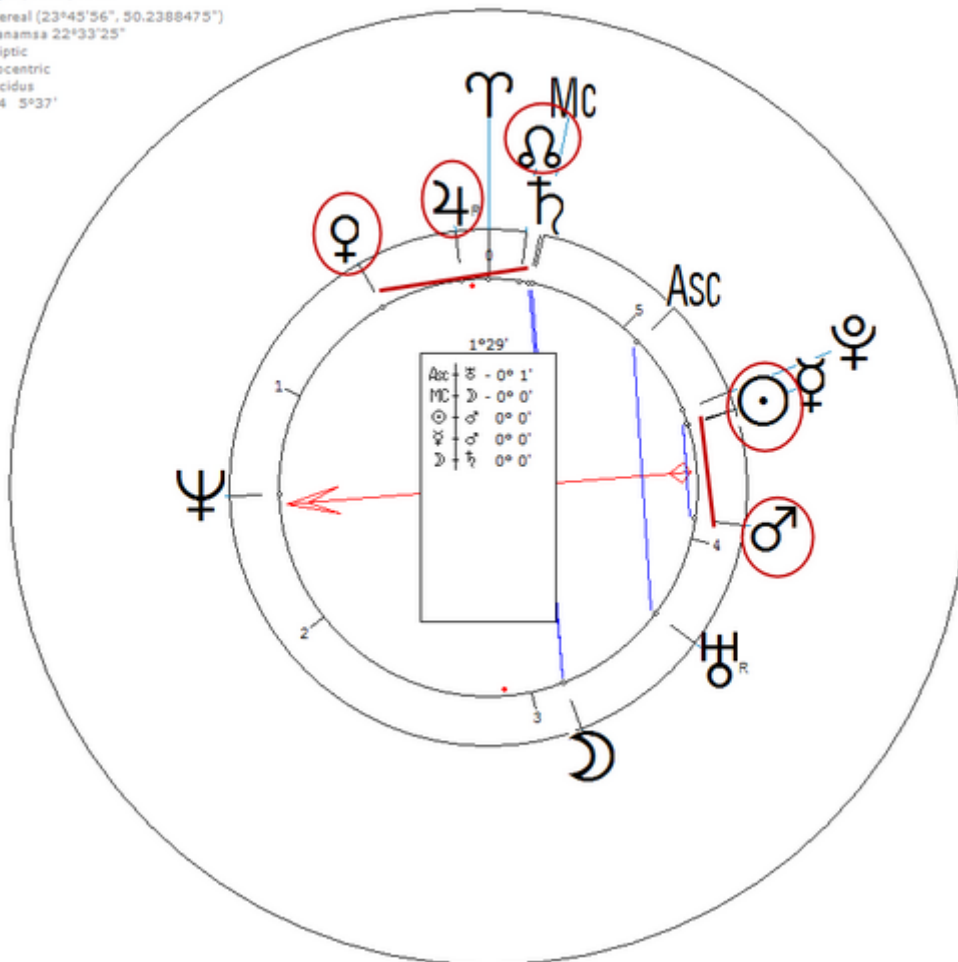

Szubanski, Magda

12 April 1961 at 20:00 (= 8:00 PM)Ormskirk, England, 53n35, 2w54

Australian comedy actress. Sexuality : Lesbian

https://www.astro.com/astro-databank/Szubanski,_Magda

Harmonic 64

She has ☉/♋ = ♀/♋