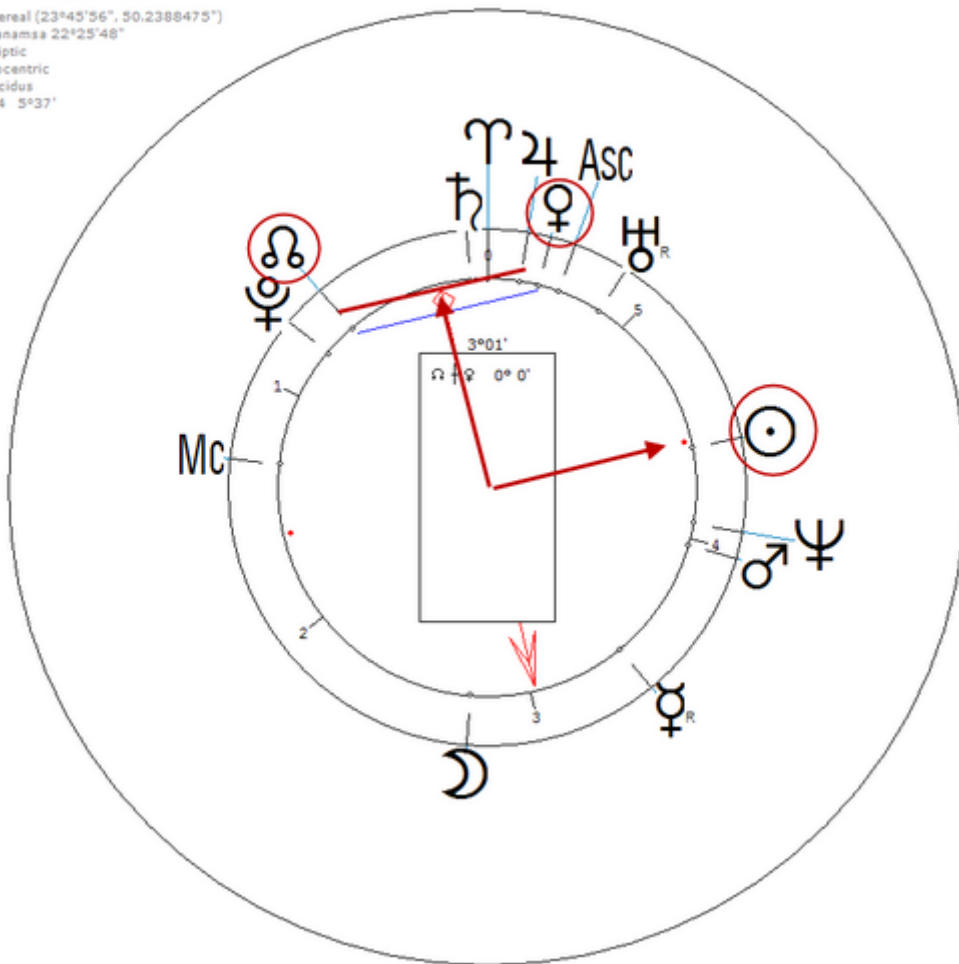

Belinfante, Frieda

10 May 1904 at 11:00 (= 11:00 AM)Amsterdam, Netherlands, 52n22, 4e54

Dutch cellist, conductor, a prominent lesbian and a member of the Dutch Resistance during World War II.

<https://www.astro.com/astro-databank/Belinfante,_Frieda>

Harmonic 64

She has ♀/♁ = ☉

Belinfante, Frieda
10 May 1904 Tue 11:00 (GMT+0:20) 52n22 4e54
Amsterdam, Netherlands
Sidereal (23°45'56", 50.2388475")
Ayanamsa 22°25'48"
Ecliptic
Geocentric
Placidus
H64 5°37'