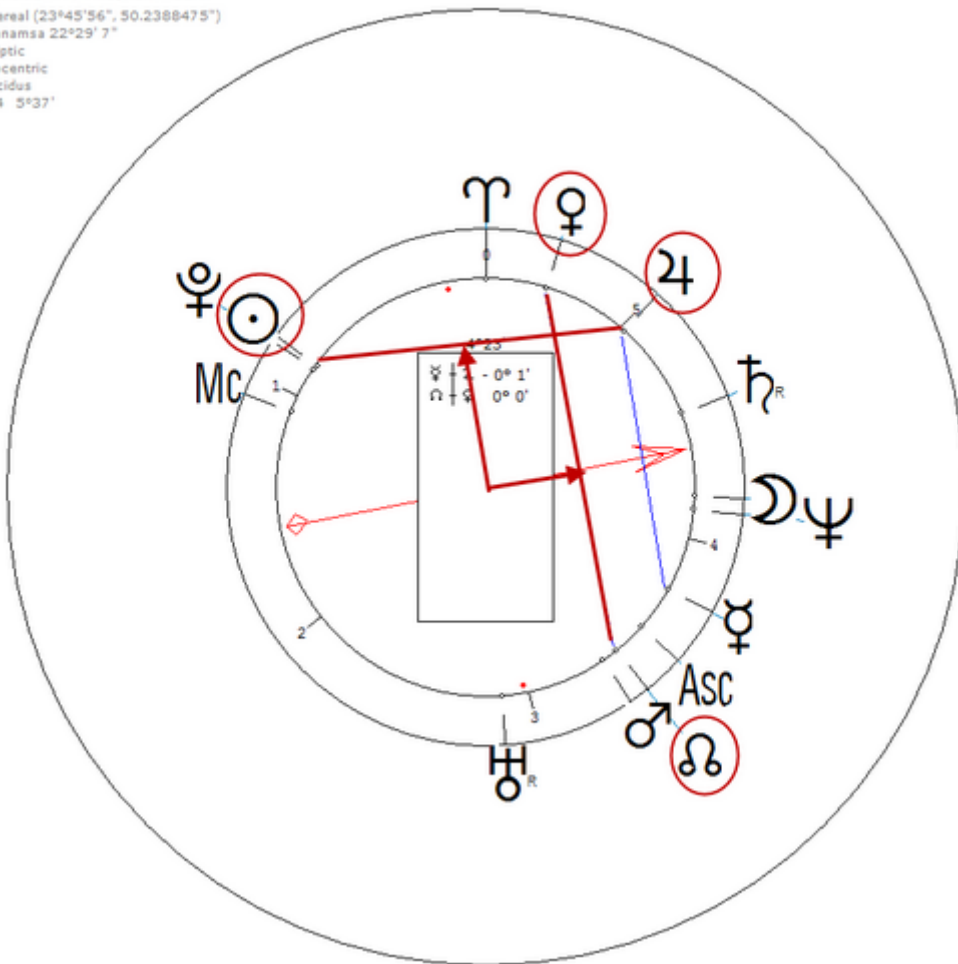

27 July 1908 at 21:15 (= 9:15 PM)Sewickley, Pennsylvania, 40n32, 80w11

American actress. Sexuality : Lesbian

https://www.astro.com/astro-databank/Hamilton,_Nancy

Harmonic 64

She has ♀ / ♁ = ☉ / ♃

Hamilton, Nancy
27 July 1908 Mon 21:15 (GMT-5) 40°32'11"N 80°11'05"W
Sewickley PA, Allegheny, USA
Sidereal (23°45'56", 50.2388475")
Ayanamsa 22°29' 7"
Ecliptic
Geocentric
Placidus
H64 5°37'