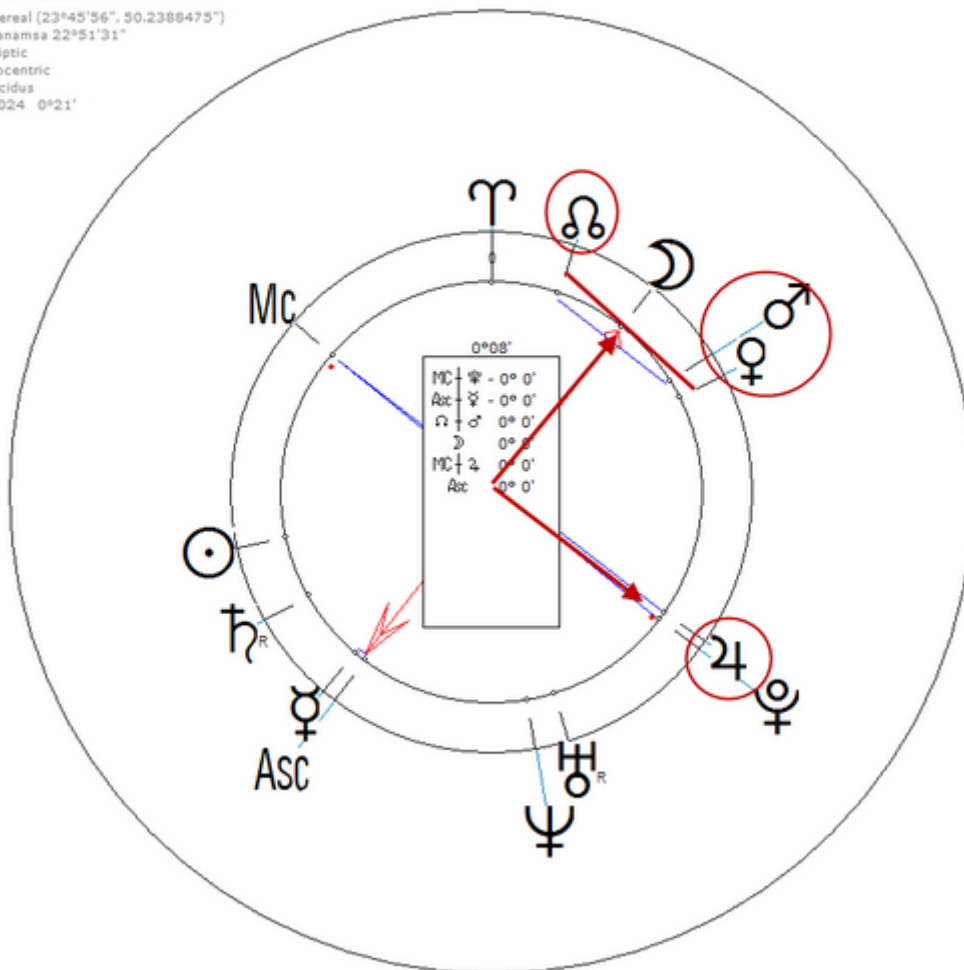

Bardot, Brigitte

28 September 1934 at 13:15 (= 1:15 PM)Paris, France, 48n52, 2e20

French actress. Sexuality : Bi-Sexual

<https://www.astro.com/astro-databank/Bardot,_Brigitte>

Harmonic 1024

She has $\text{♂}/\text{♁} = \text{♀}/\text{♁} = 4$ (Bi-Sexual)

Bardot, Brigitte
28 September 1934 Fri 13:15 (GMT+1) 48n52 2e20
Paris, France
Sidereal (23°45'56", 50.2388475")
Ayanamsa 22°51'31"
Ecliptic
Geocentric
Placidus
H1024 0°21'