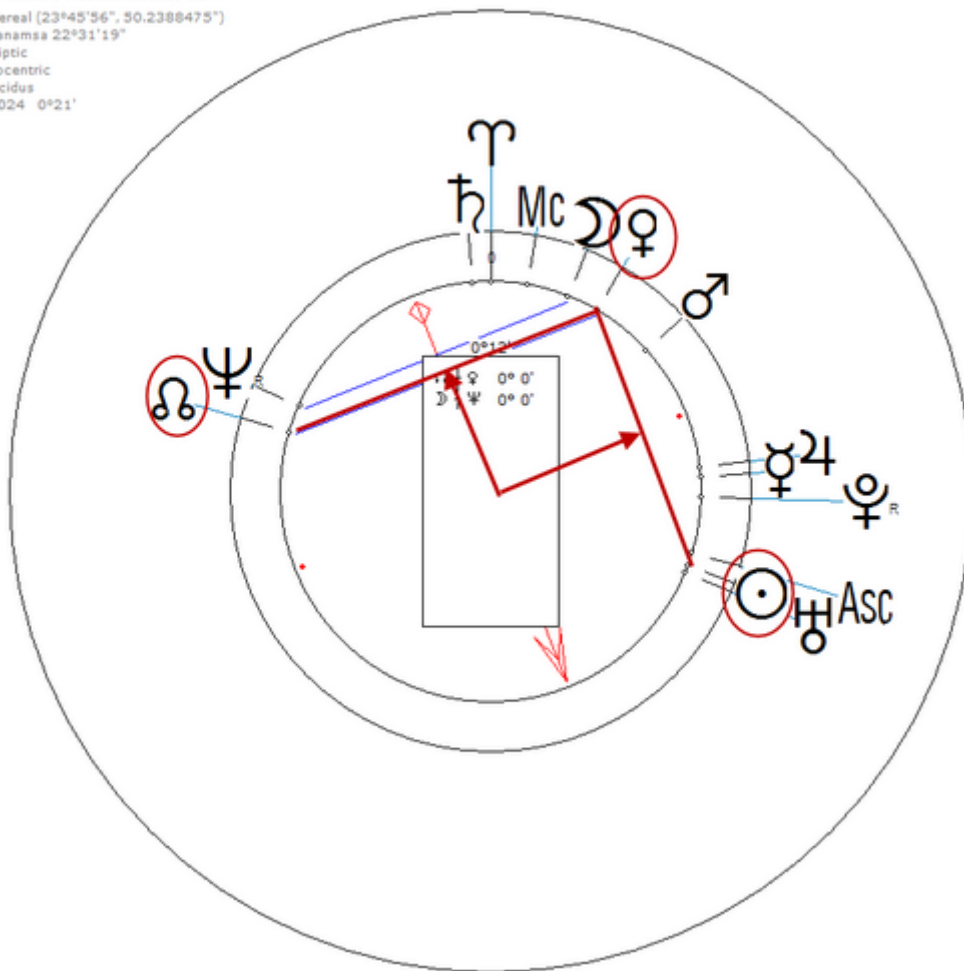

Bishop, Elizabeth

8 February 1911 at 10:45 (= 10:45 AM)Worcester, Massachusetts, 42n16,
71w48

American poet. Sexuality : Lesbian

<https://www.astro.com/astro-databank/Bishop,_Elizabeth>

Harmonic 1024

She has ♀/♁ = ☉/♀

Bishop, Elizabeth
8 February 1911 Wed 10:45 (GMT-5) 42°15'45"N 71°48'10"W
Worcester, Massachusetts, USA
Sidereal (23°45'56", 50.2388475")
Ayanamsa 22°31'19"
Ecliptic
Geocentric
Placidus
H1024 0°21'