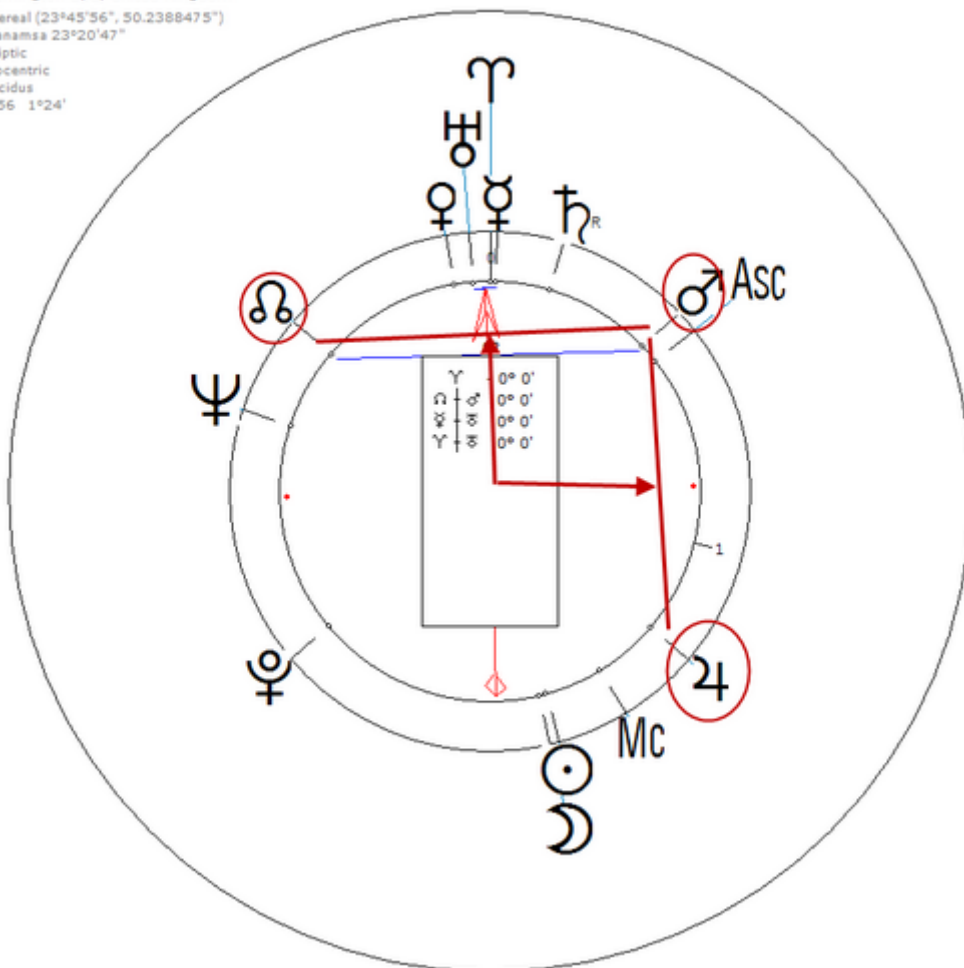

English professional darts player. Sexuality : Bi-Sexual

https://www.astro.com/astro-databank/Gulliver,_Trina

Harmonic 256

She has $\♂/\♁ = \♂/♃$

$\♀/\♁ = \odot/♃$

Gulliver, Trina
30 November 1969 Sun 3:15 (GMT+1) 52n18 1w32
Leamington Spa, United Kingdom
Sidereal (23°45'56", 50.2388475")
Ayanamsa 23°20'47"
Ecliptic
Geocentric
Placidus
H256 1°24'