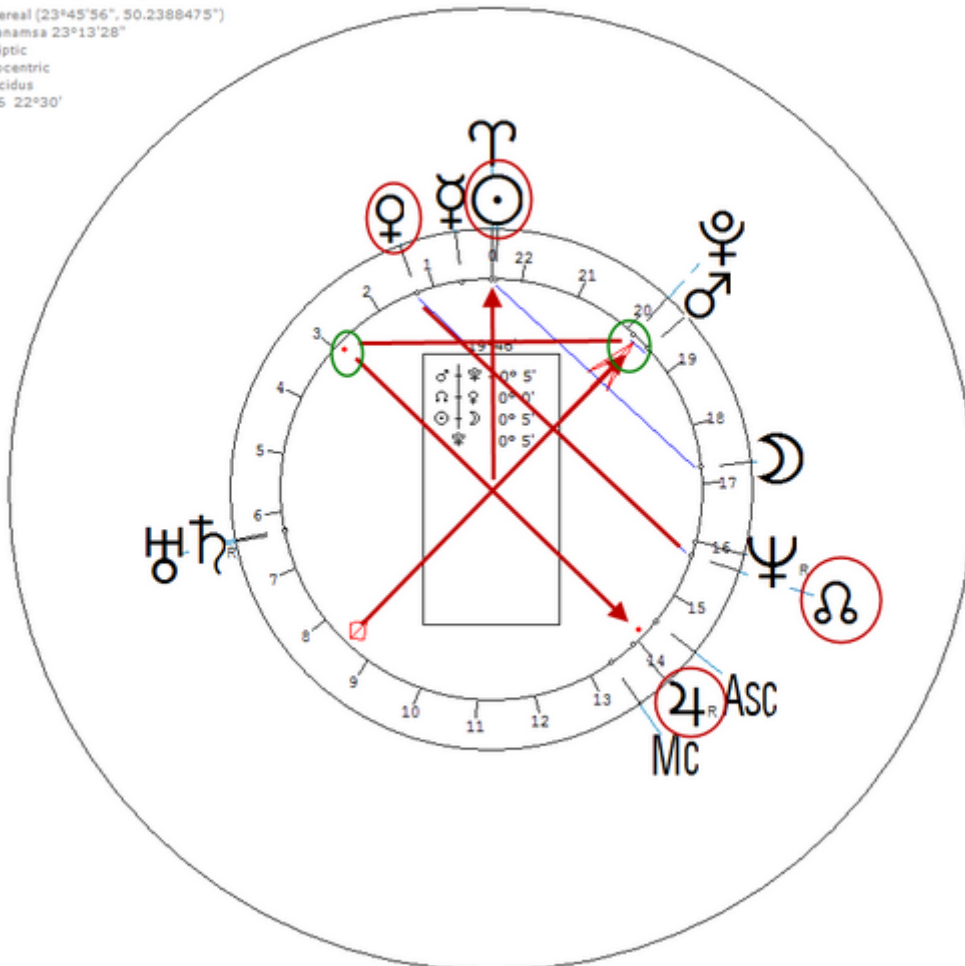

Etheridge, Melissa

29 May 1961 at 13:15 (= 1:15 PM)Leavenworth, Kansas, 39n19, 94w55

American musician. Sexuality : Lesbian

<https://www.astro.com/astro-databank/Etheridge,_Melissa>

Harmonic 16

She has ♀/♁ = ☉ = ♃

The Sun is between two harmonic points (marked green).

Etheridge, Melissa

29 May 1961 Mon 13:15 (GMT-6) 39°18'40"N 94°55'20"W
Leavenworth, Kansas, USA

Sidereal (23°45'56", 50.2388475")

Ayanamsa 23°13'28"

Ecliptic

Geocentric

Placidus

H16 22°30'