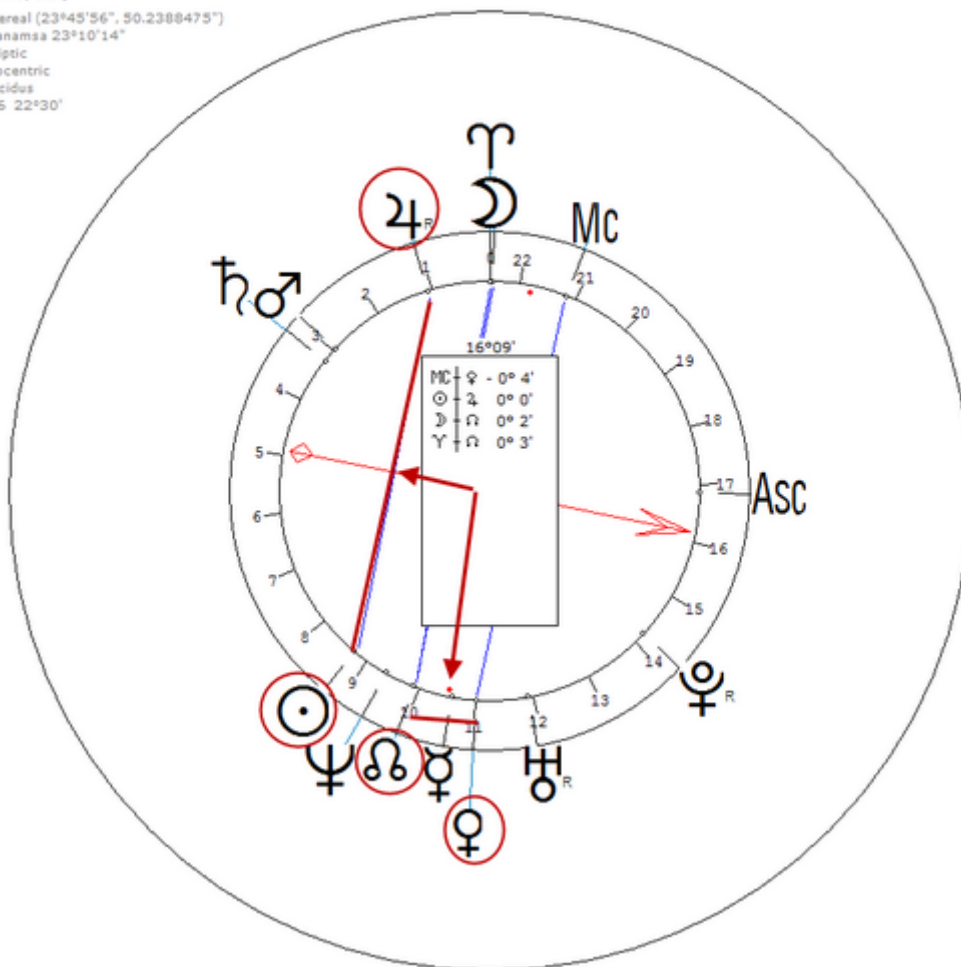

Stallone, Betty

22 January 1957 at 05:45 (= 05:45 AM)Torino, Italy, 45n03, 7e40

Italian homicide.Sexuality : Lesbian

https://www.astro.com/astro-databank/Stallone,_Betty

Harmonic 16

She has ♀/♁=☉/♃

Stallone, Betty
22 January 1957 Tue 5:45 (GMT+1) 45n03 7e40
Torino, Italy
Sidereal (23°45'56", 50.2388475")
Ayanamsa 23°10'14"
Ecliptic
Geocentric
Placidus
H16 22°30'