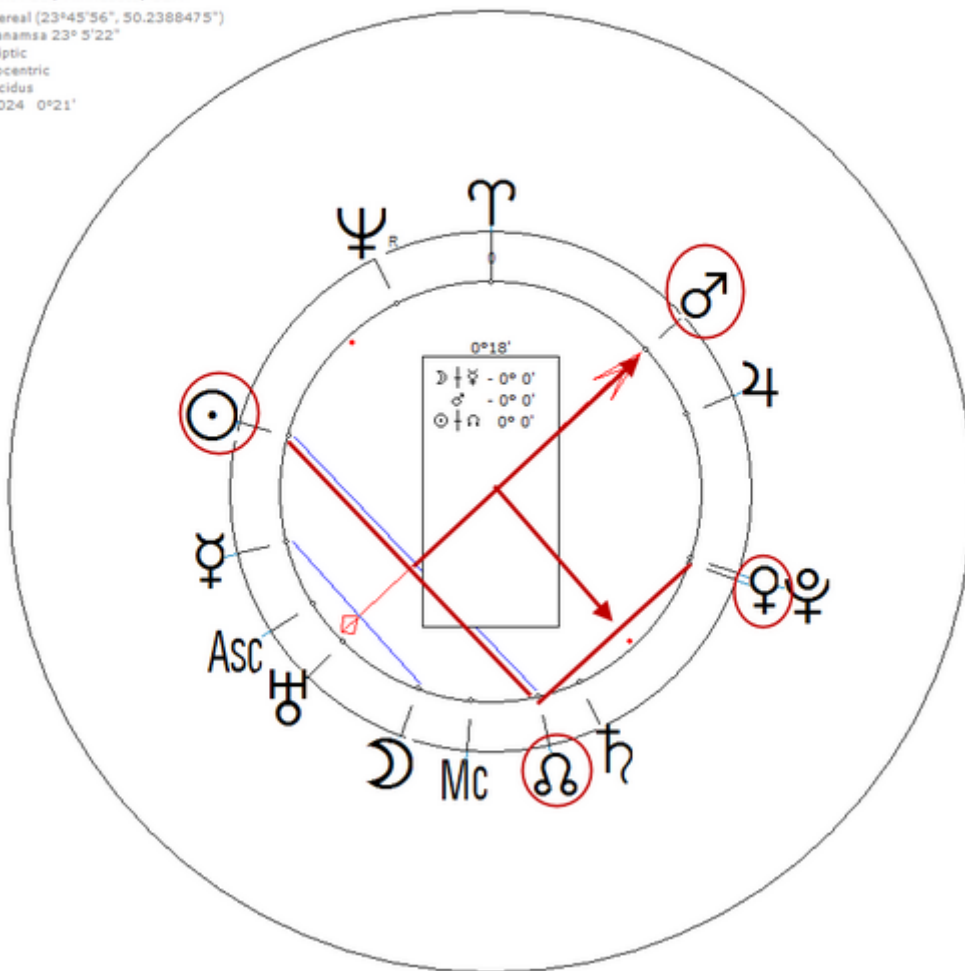

Starhawk

17 June 1951 at 12:15 (= 12:15 PM)Saint Paul, Minnesota, 44n57, 93w06

American witch and author of books about her field. Sexuality : Lesbian

<https://www.astro.com/astro-databank/Starhawk>

Harmonic 1024

She has ♀/♁ = ☉/♁ = ♂ Bi-Sexual

Starhawk
17 June 1951 Sun 12:15 (GMT-6) 44°56'40"N 93°05'35"W
Saint Paul, Minnesota, USA
Sidereal (23°45'56", 50.2388475")
Ayanamsa 23° 5'22"
Ecliptic
Geocentric
Placidus
H1024 0°21'