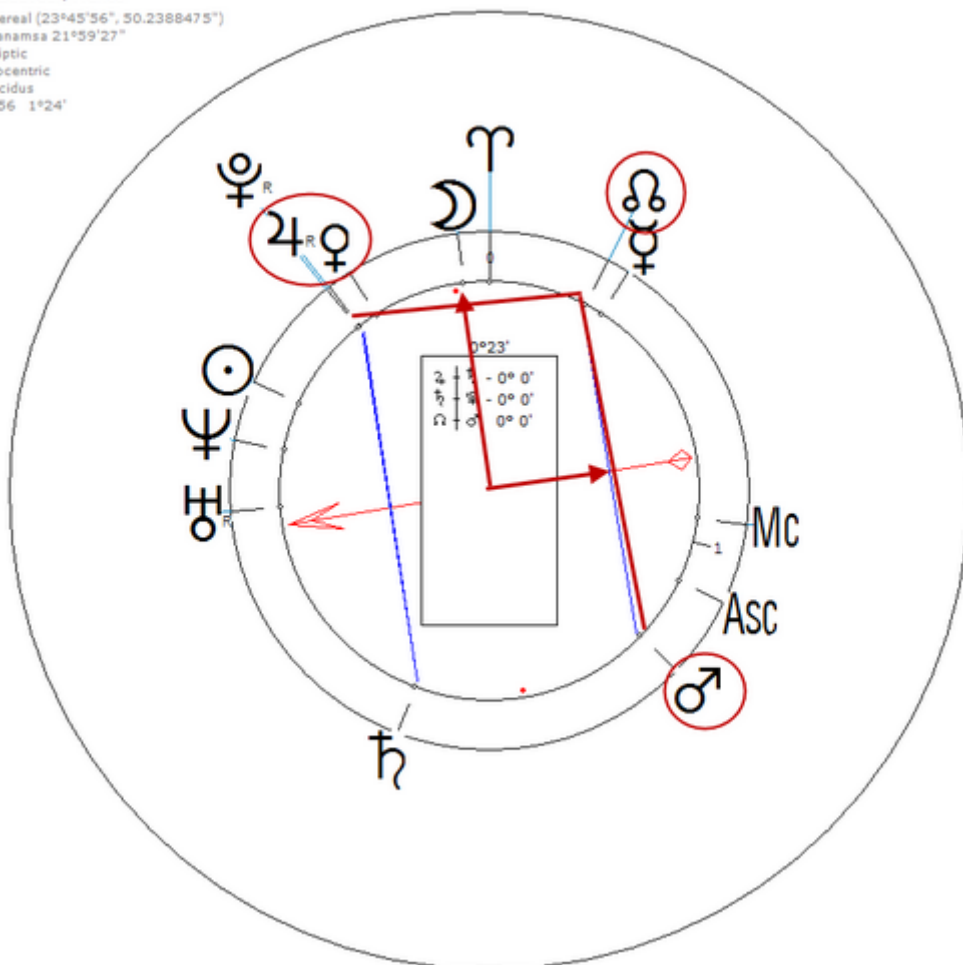

Colette

28 January 1873 at 22:00 (= 10:00 PM)St.Sauveur, France, 47n37, 3e12

French writer.Sexuality : Bi-Sexual

<https://www.astro.com/astro-databank/Colette>

Harmonic 256

She has ♀/♁ = ♃/♁ = ♂/♁

Colette
28 January 1873 Tue 22:00 (GMT+0:12:48) 47n37 3e12
St Sauveur, France
Sidereal (23°45'56", 50.2388475")
Ayanamsa 21°59'27"
Ecliptic
Geocentric
Placidus
H256 1°24'