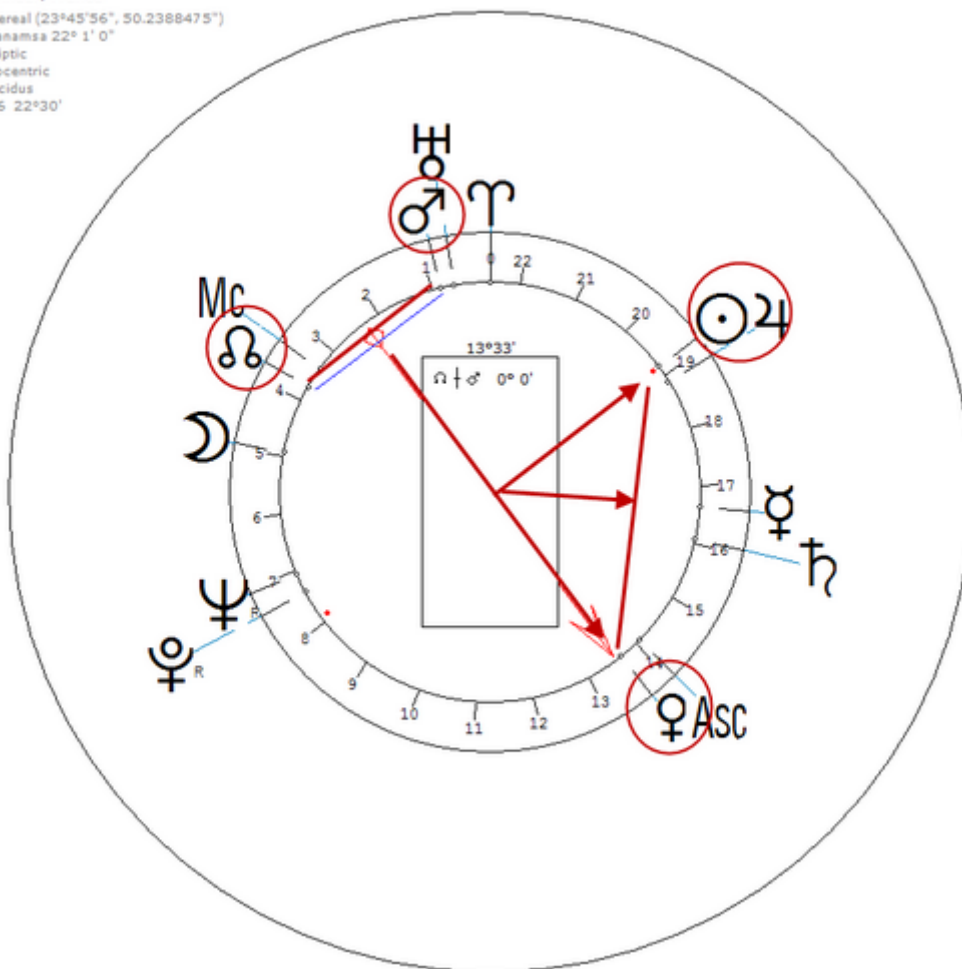

Delarue-Mardrus, Lucie

3 November 1874 at 18:30 (= 6:30 PM)Honfleur, France, 49n25, 0e14

French journalist, poet, novelist, sculptor, historian and designer.
Sexuality : Bi-Sexual

<https://www.astro.com/astro-databank/Delarue-Mardrus,_Lucie>

Harmonic 16

She has ♂/♁ = ☉ = ♀ = ☽/♀

Delarue-Mardrus, Lucie
3 November 1874 Tue 18:30 (GMT+0:00:56) 49n25 0e14
Honfleur, France
Sidereal (23°45'56", 50.2388475")
Ayanamsa 22° 1' 0"
Ecliptic
Geocentric
Placidus
H16 22°30'