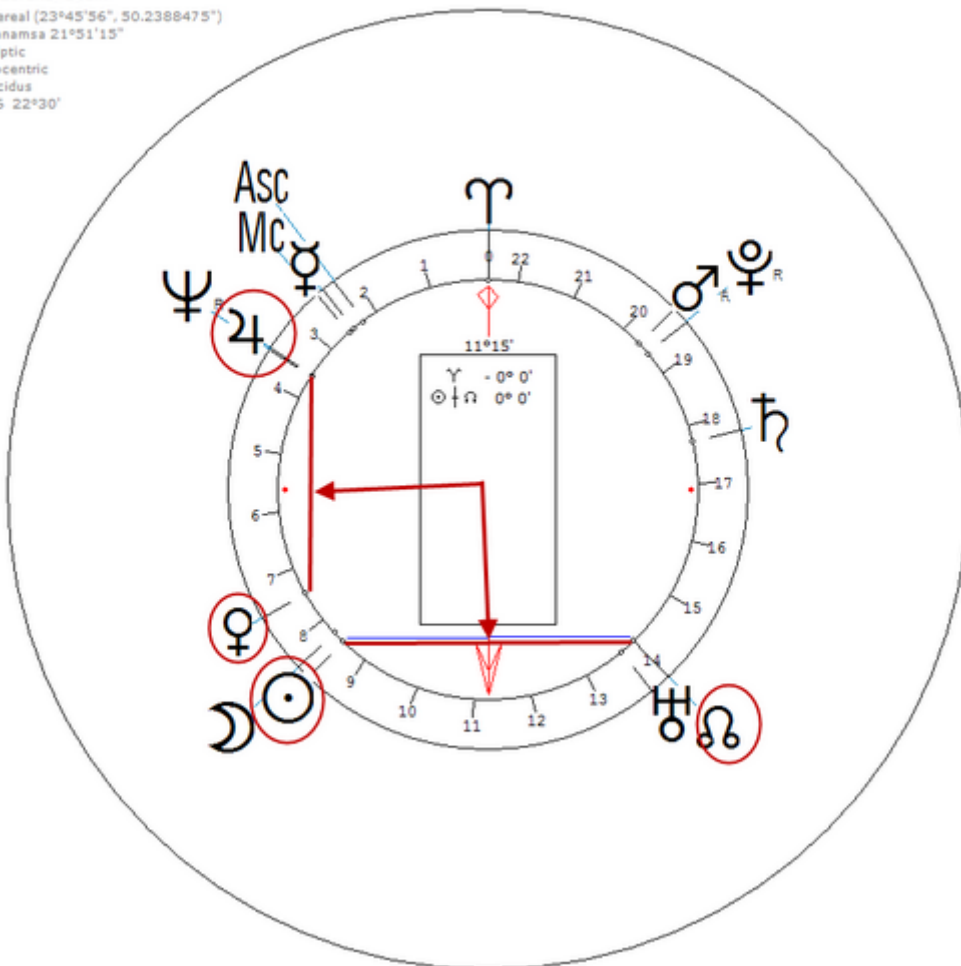

Sexuality : Lesbian

https://www.astro.com/astro-databank/Sanchez_Loriga,_Elisa

Harmonic 16

She has $\odot/\delta\delta = \text{♀}/\text{♃}$

Sanchez Loriga, Elisa
8 September 1862 Mon 7:00 (GMT-0:33:32) 43n22 8w23
La Coruna, Spain
Sidereal (23°45'56", 50.2388475")
Ayanamsa 21°51'15"
Ecliptic
Geocentric
Placidus
H16 22°30'