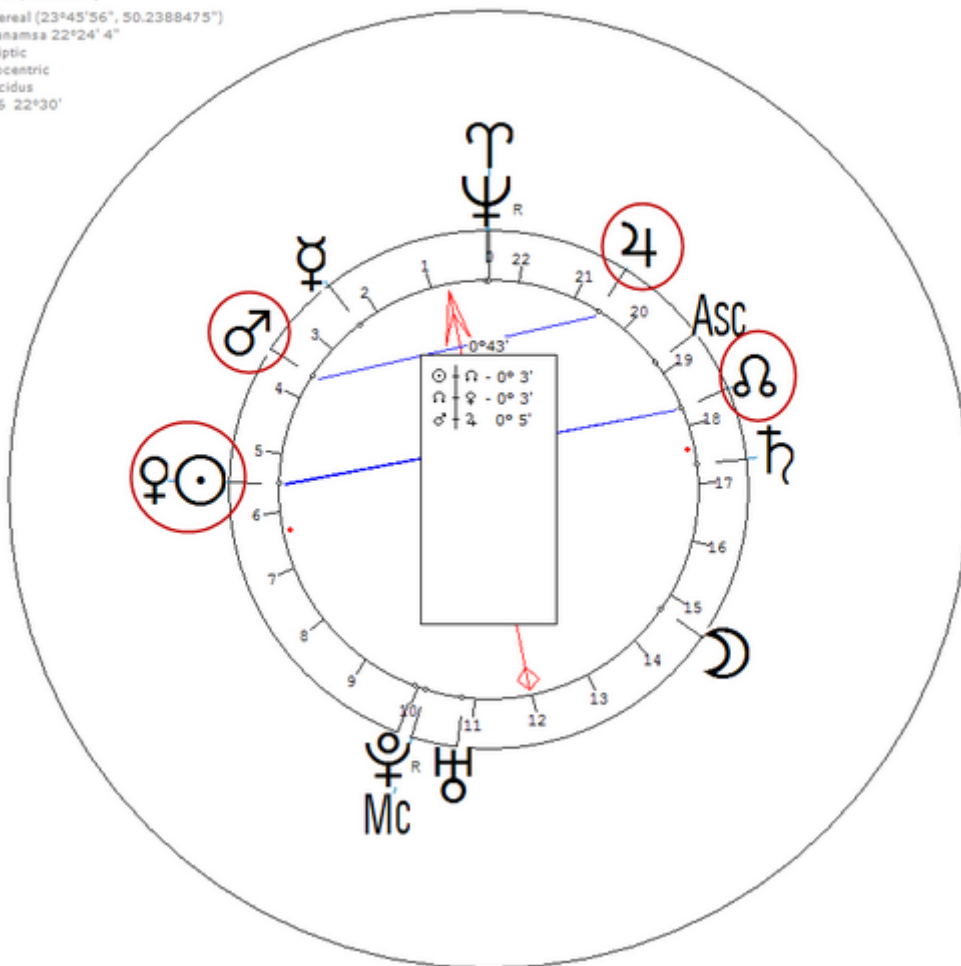

Dietrich, Marlene

27 December 1901 at 21:15 (= 9:15 PM)Berlin, Germany, 52n29, 13e21

German-American actress and singer. Sexuality : Bi-Sexual

<https://www.astro.com/astro-databank/Dietrich,_Marlene>

Harmonic 16

She has ♀/♌ = ☉/♌ = ♂/♈

♂/♌ = ☉ = ♀

Dietrich, Marlene
27 December 1901 Fri 21:15 (GMT+1) 52n29 13e21
Berlin, Germany
Sidereal (23°45'56", 50.2388475")
Ayanamsa 22°24' 4"
Ecliptic
Geocentric
Placidus
H16 22°30'