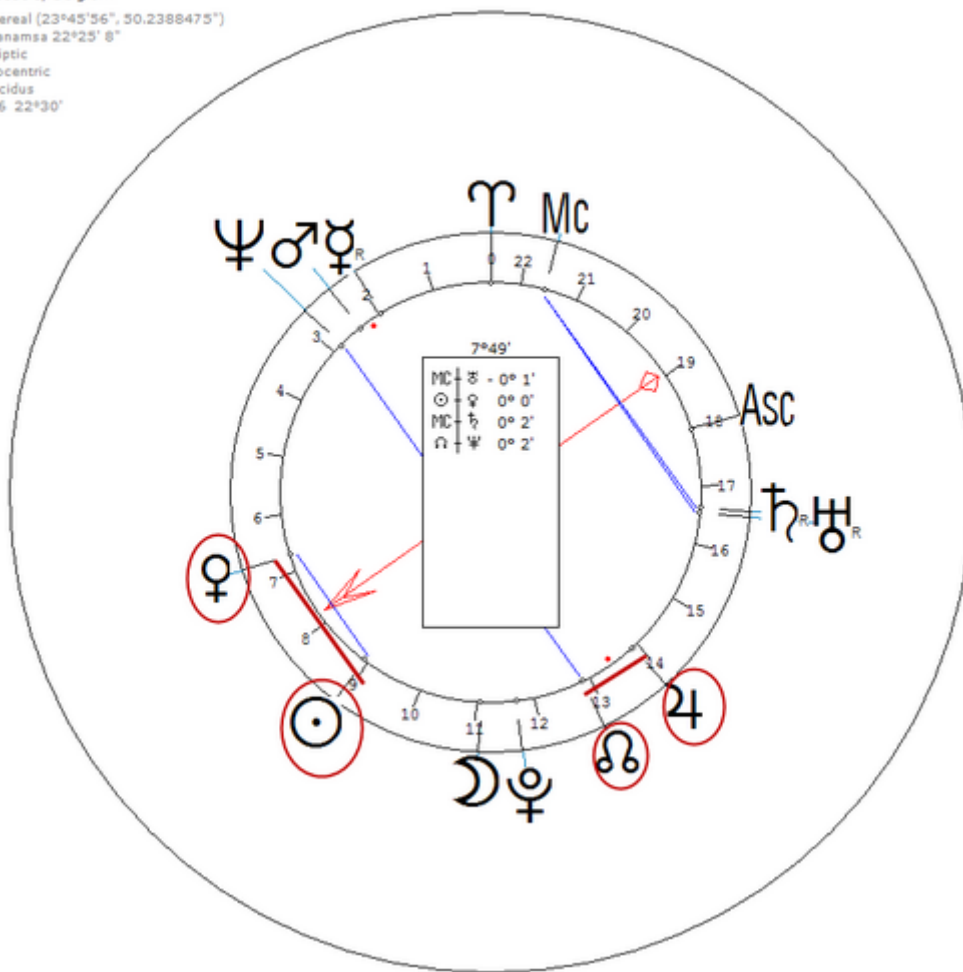

Yourcenar, Marguerite

8 June 1903 at 08:00 (= 08:00 AM)Brussels, Belgium, 50n50, 4e20

Belgian writer.Sexuality : Lesbian

<https://www.astro.com/astro-databank/Yourcenar,_Marguerite>

Harmonic 16

She has ☉/♀ = ♃/♁

Yourcenar, Marguerite
8 June 1903 Mon 8:00 (GMT) 50n50 4e20
Brussels, Belgium
Sidereal (23°45'56", 50.2388475")
Ayanamsa 22°25' 8"
Ecliptic
Geocentric
Placidus
H16 22°30'