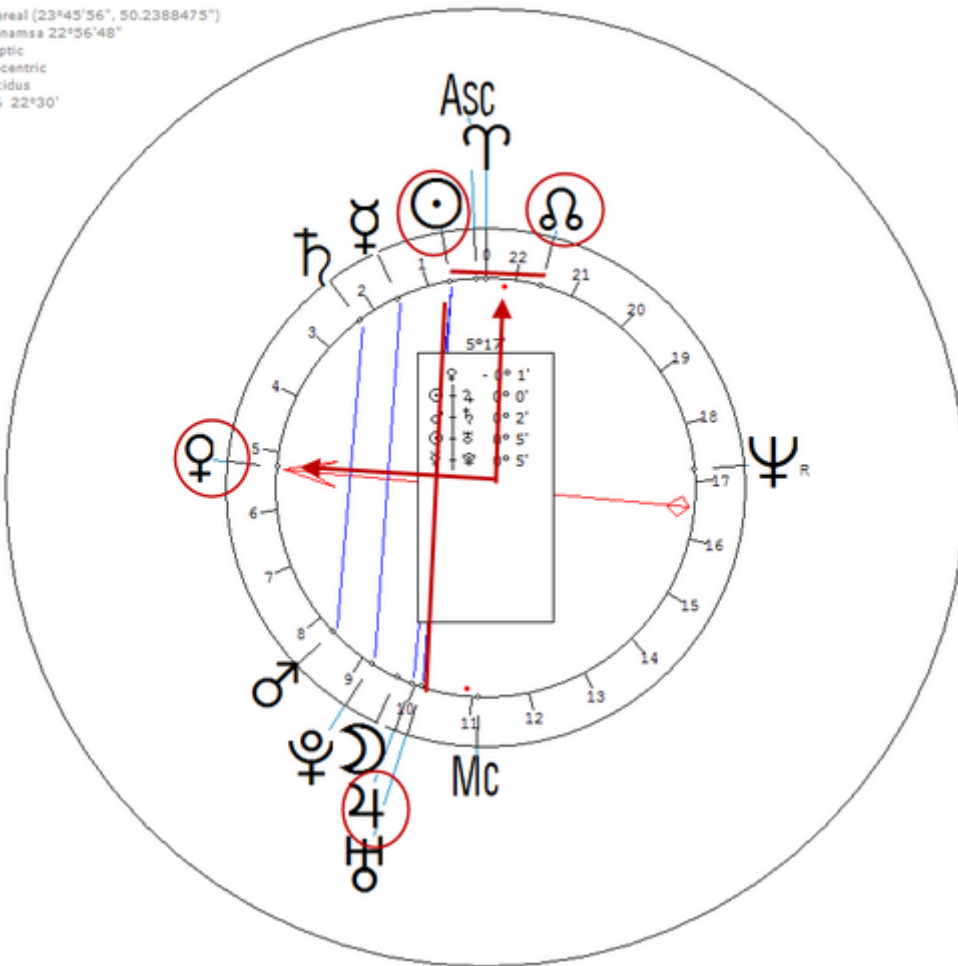

Brant, Beth

6 May 1941 at 19:30 (= 7:30 PM)Melvindale, Michigan, 42n17, 83w11

American writer. Sexuality : Lesbian

<https://www.astro.com/astro-databank/Brant,_Beth>

Harmonic 16

She has ♀ = ☉ / ♃ = ☉ / ♁

♀ / ♁ = ♀ / ♃

Brant, Beth
6 May 1941 Tue 19:30 (GMT-5) 42°16'57"N 83°10'31"W
Melvindale, Michigan, USA
Sidereal (23°45'56", 50.2388475")
Ayanamsa 22°56'48"
Ecliptic
Geocentric
Placidus
H16 22°30'