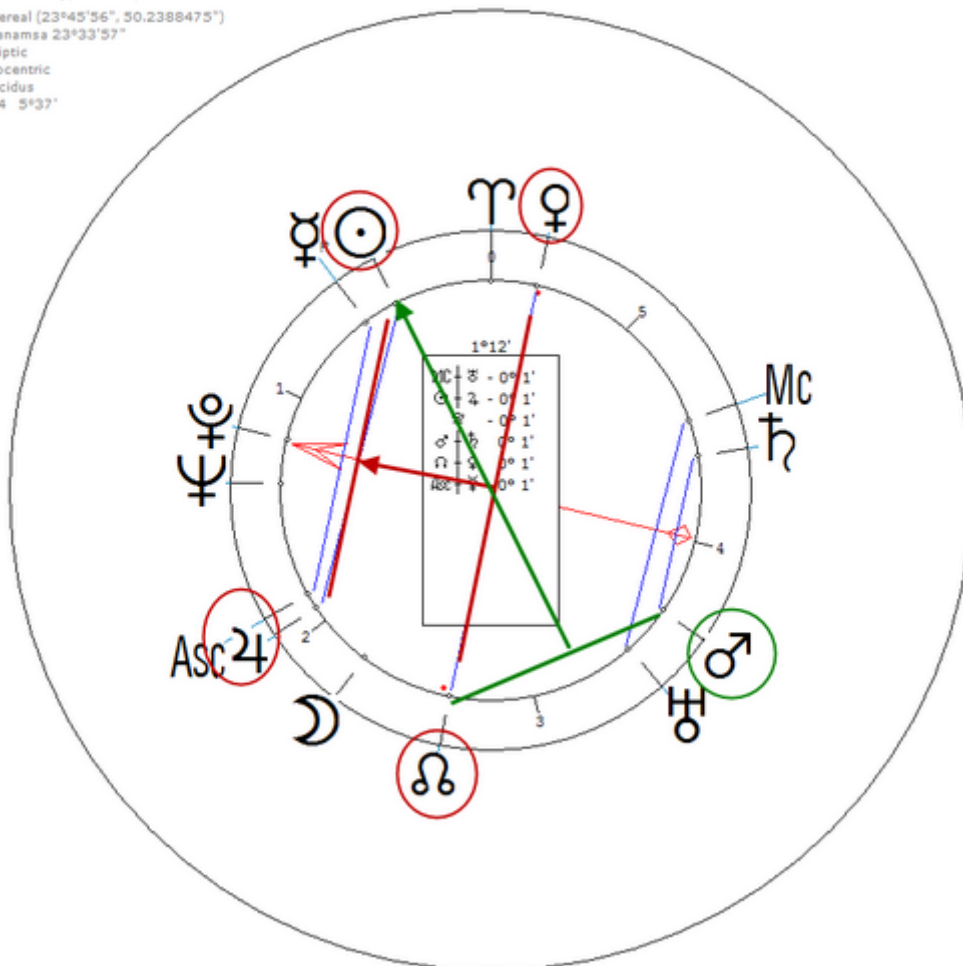

Monáe, Janelle

1 December 1985 at 00:01 (= 12:01 AM)Kansas City, Kansas, 39n07, 94w38

American singer. Sexuality : Bi-Sexual

<https://www.astro.com/astro-databank/Mon%C3%A1e,_Janelle>

Harmonic 64

She has ☉/♈ = ♀/♏

☉=♂/♏

Monáe, Janelle
1 December 1985 Sun 0:01 (GMT-6) 39°06'51"N 94°37'38"W
Kansas City, Kansas, USA
Sidereal (23°45'56", 50.2388475")
Ayanamsa 23°33'57"
Ecliptic
Geocentric
Placidus
H64 5°37'