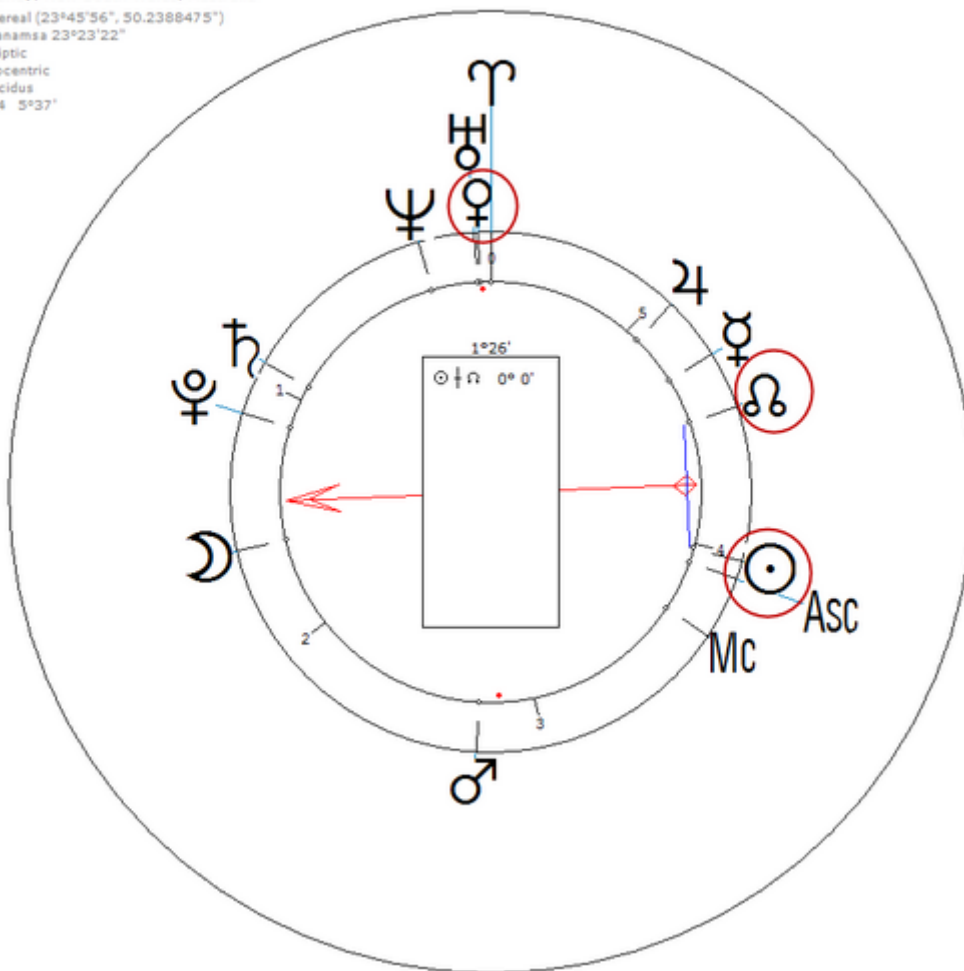

McMahon, Debbie

28 September 1972 at 07:48 (= 07:48 AM)Sydney, Australia, 33s52, 151e13

Australian heiress. Sexuality : Lesbian

<https://www.astro.com/astro-databank/McMahon,_Debbie>

Harmonic 64

She has ☉/♁ = ♀

McMahon, Debbie
28 September 1972 Thu 7:48 (GMT+10) 33s52 151e13
Sydney, New South Wales, Australia
Sidereal (23°45'56", 50.2388475")
Ayanamsa 23°23'22"
Ecliptic
Geocentric
Placidus
H64 5°37'