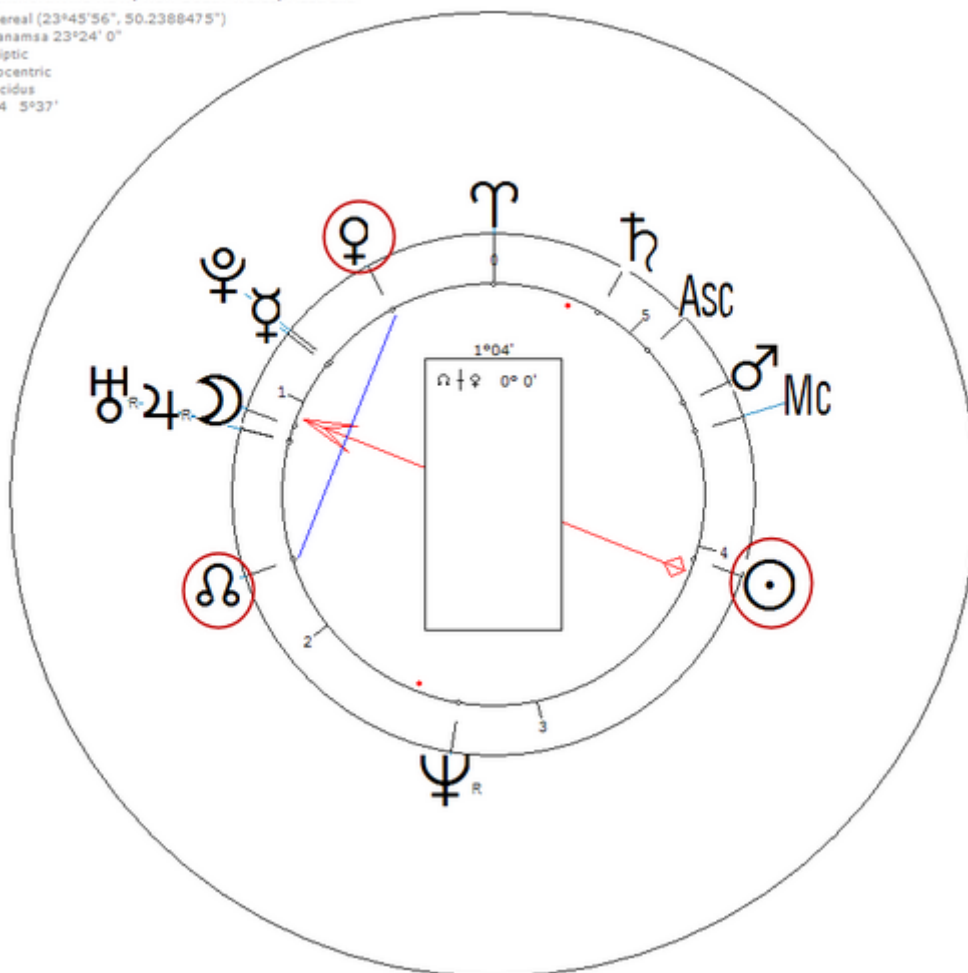

Annan, Alyson

21 June 1973 at 03:10 (= 03:10 AM)Wentworthville, Australia, 33s48, 150e58

Australian field hockey player.

<https://www.astro.com/astro-databank/Annan,_Alyson>

Harmonic 64

She has ♀/♁ = ☉

because she has ☉/♂ = ♃/♁ too, is she bisexual.

Annan, Alyson
21 June 1973 Thu 3:10 (GMT+10) 33s48 150e58
Wentworthville NSW, New South Wales, Australia
Sidereal (23°45'56", 50.2388475")
Ayanamsa 23°24' 0"
Ecliptic
Geocentric
Placidus
H64 5°37'