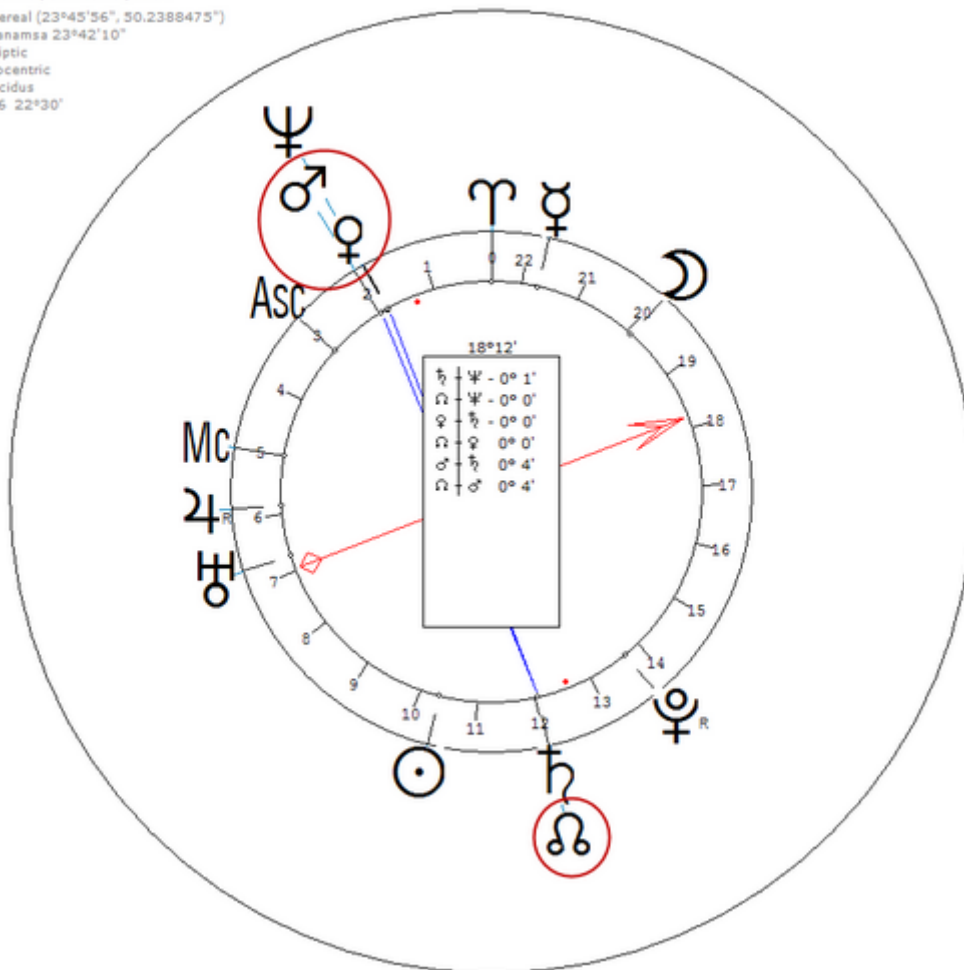

Kehlani

24 April 1995 at 10:00 (= 10:00 AM)Oakland, California, 37n48, 122w16

American singer. Sexuality : Bi-Sexual

<https://www.astro.com/astro-databank/Kehlani>

Harmonic 16

She has ♂/♏ = ♀/♏

Kehlani
24 April 1995 Mon 10:00 (GMT-7) 37n48 122w16
Oakland, California, USA
Sidereal (23°45'56", 50.2388475")
Ayanamsa 23°42'10"
Ecliptic
Geocentric
Placidus
H16 22°30'