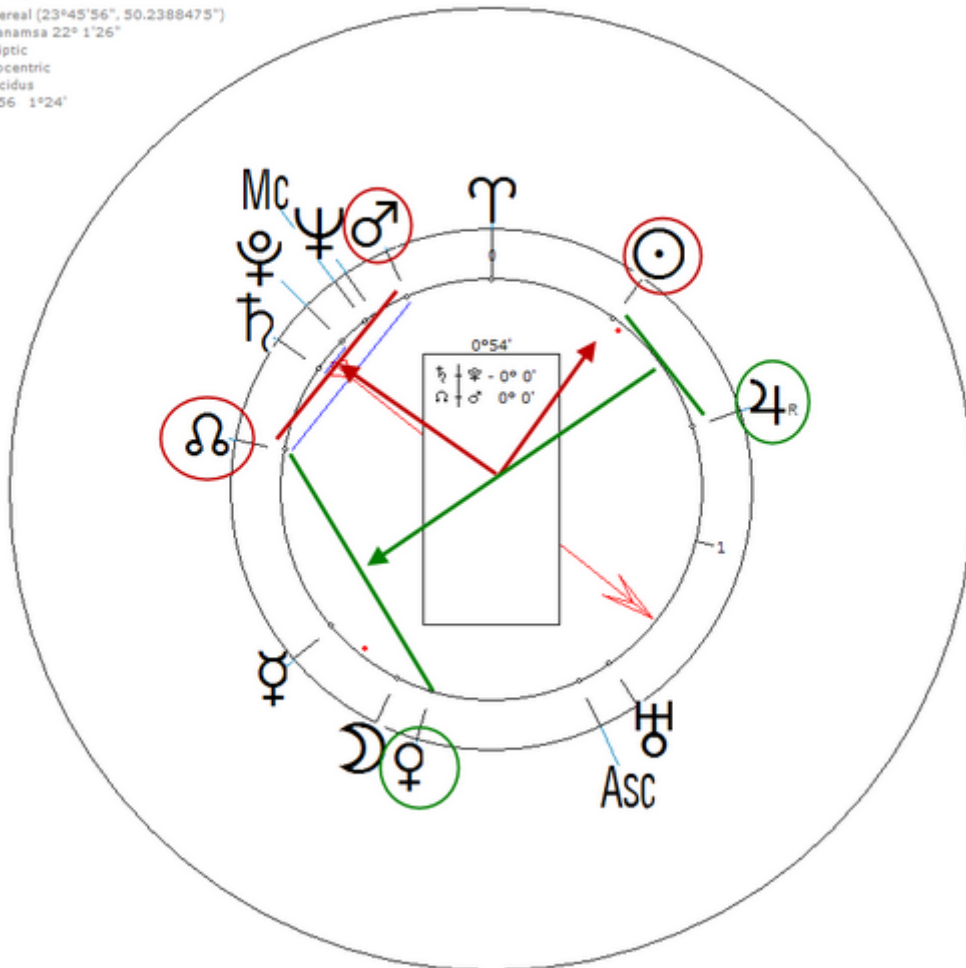

De Gramont, Élisabeth

23 April 1875 at 18:00 (= 6:00 PM)Nancy, France, 48n41, 6e12

French writer of the early 20th century. Sexuality : Bi-Sexual

<https://www.astro.com/astro-databank/De_Gramont,_%C3%89lisabeth>

Harmonic 256

She has (red) ♂/♁=☉

(green) ♀/♁=☉/♃

De Gramont, Élisabeth
23 April 1875 Fri 18:00 (GMT+0:24:48) 48n41 6e12
Nancy, France
Sidereal (23°45'56", 50.2388475")
Ayanamsa 22° 1'26"
Ecliptic
Geocentric
Placidus
H256 1°24'