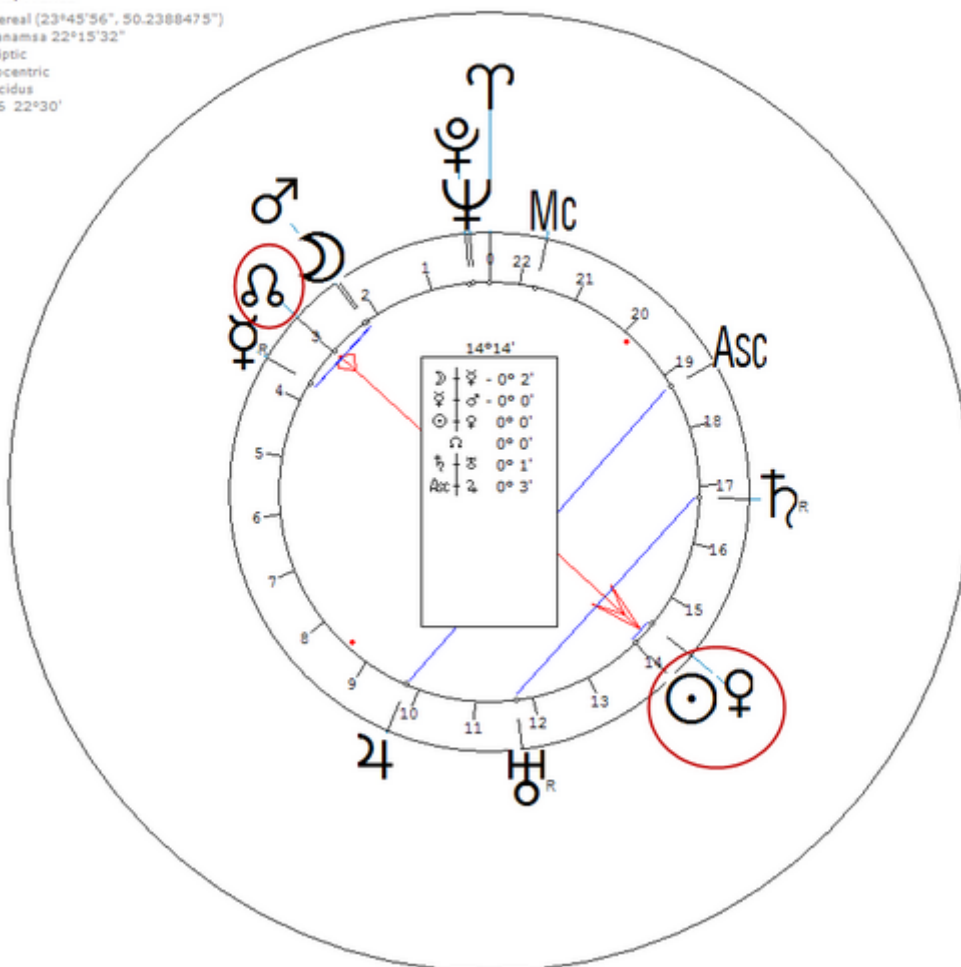

Monnier, Adrienne

26 April 1892 at 02:00 (= 02:00 AM)Paris, France, 48n52, 2e20

French bookseller, writer. Sexuality : Lesbian

<https://www.astro.com/astro-databank/Monnier,_Adrienne>

Harmonic 16

She has ♁=☉/♀

Monnier, Adrienne
26 April 1892 Tue 2:00 (GMT+0:09) 48n52 2e20
Paris, France
Sidereal (23°45'56", 50.2388475")
Ayanamsa 22°15'32"
Ecliptic
Geocentric
Placidus
H16 22°30'