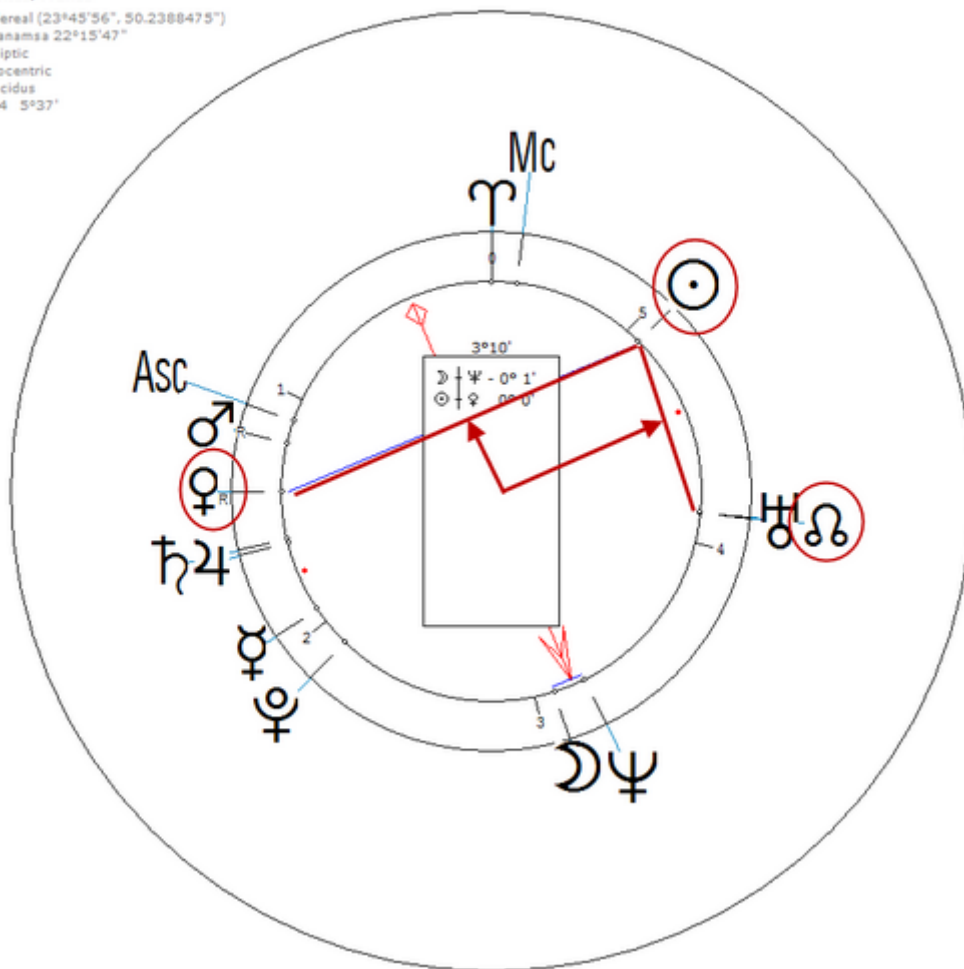

Moore, Marcel

19 July 1892 at 12:00 (= 12:00 noon)Nantes, France, 47n13, 1w33

French illustrator.Sexuality : Lesbian

<https://www.astro.com/astro-databank/Moore,_Marcel>

Harmonic 64

She has ☉/♁=☉/♀

Moore, Marcel
19 July 1892 Tue 12:00 (GMT+0:09) 47n13 1w33
Nantes, France
Sidereal (23°45'56", 50.2388475")
Ayanamsa 22°15'47"
Ecliptic
Geocentric
Placidus
H64 5°37'