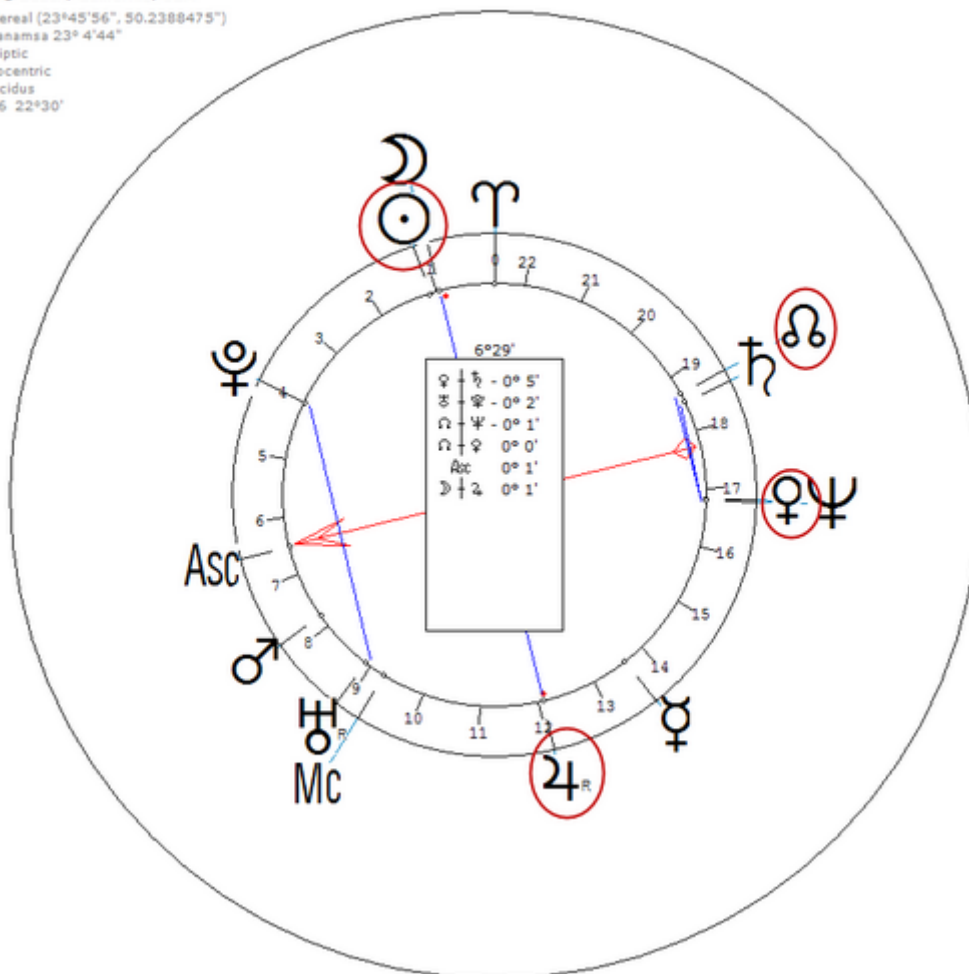

Wilson, Barbara

17 October 1950 at 19:57 (= 7:57 PM)Long Beach, California, 33n46, 118w11

American writer. Sexuality : Lesbian

<https://www.astro.com/astro-databank/Wilson,_Barbara>

Harmonic 16

She has ♀/♁ = ☉ = ♃

Wilson, Barbara
17 October 1950 Tue 19:57 (GMT-8) 33n46 118w11
Long Beach, California, USA
Sidereal (23°45'56", 50.2388475")
Ayanamsa 23° 4'44"
Ecliptic
Geocentric
Placidus
H16 22°30'