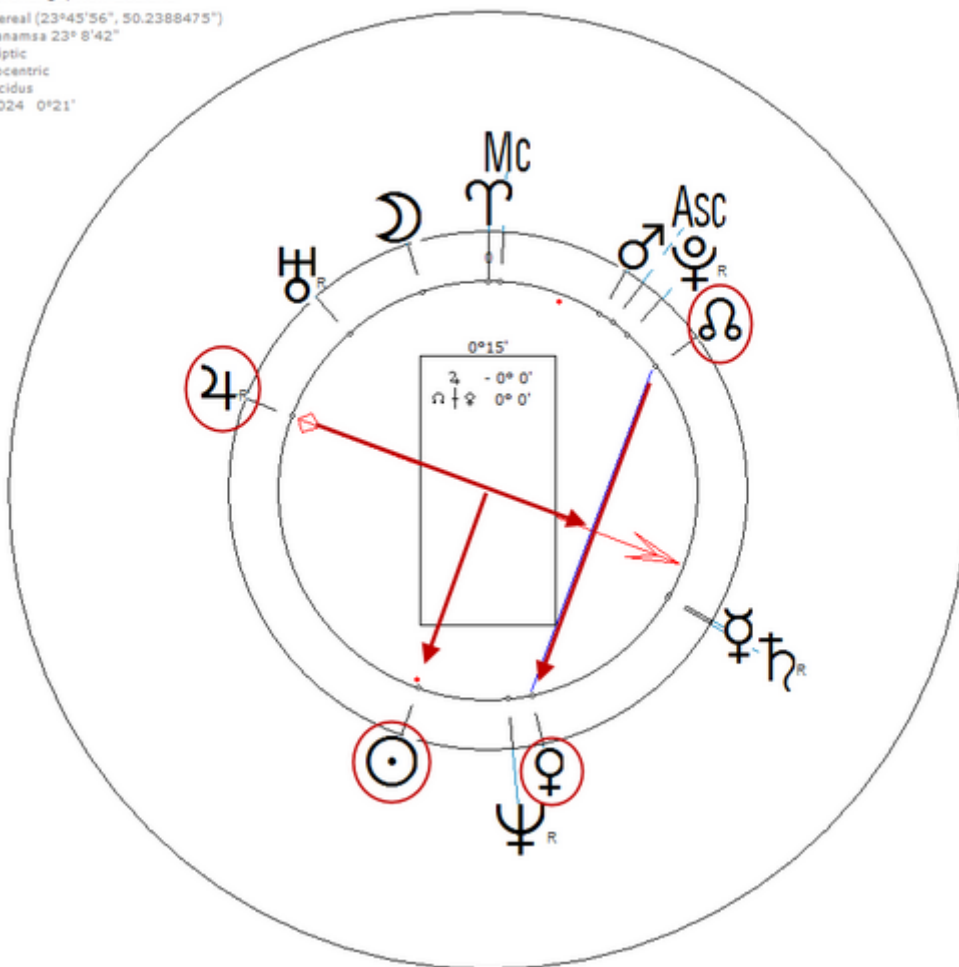

Sexuality : Lesbian

https://www.astro.com/astro-databank/Phillips,_Cath

Harmonic 1024

She has ♀/♁=☉=♃

Phillips, Cath
7 March 1955 Mon 4:30 (GMT+12) 38s11 175e13
Otorohanga, New Zealand
Sidereal (23°45'56", 50.2388475")
Ayanamsa 23° 8'42"
Ecliptic
Geocentric
Placidus
H1024 0°21'