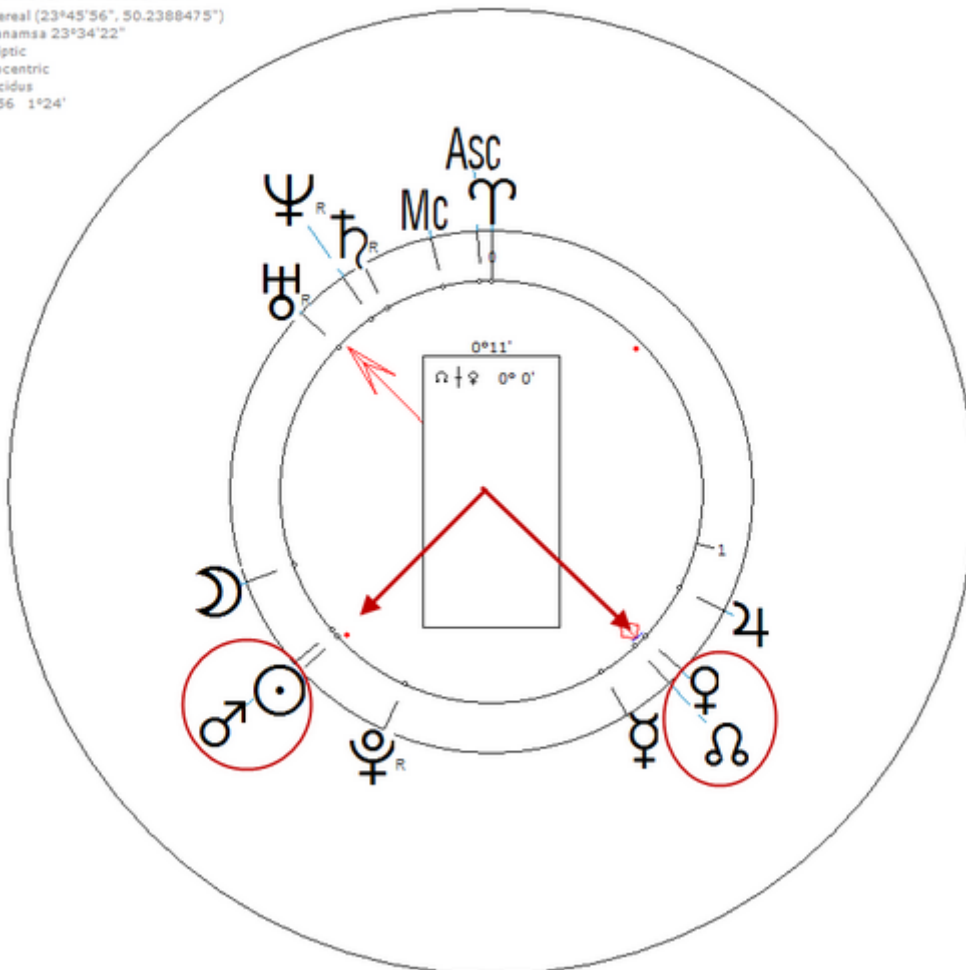

Fox, Megan

16 May 1986 at 00:35 (= 12:35 AM)Oak Ridge (Anderson County), Tennessee,
36n01, 84w16

American actress and model. Sexuality : Bi-Sexual

<https://www.astro.com/astro-databank/Fox,_Megan>

Harmonic 256

She has ♂ = ♁ = ☉

♀ / ♁ = ☉

Fox, Megan
16 May 1986 Fri 0:35 (GMT-4) 36°00'37"N 84°16'11"W
Oak Ridge, Tennessee, USA
Sidereal (23°45'56", 50.2388475")
Ayanamsa 23°34'22"
Ecliptic
Geocentric
Placidus
H256 1°24'