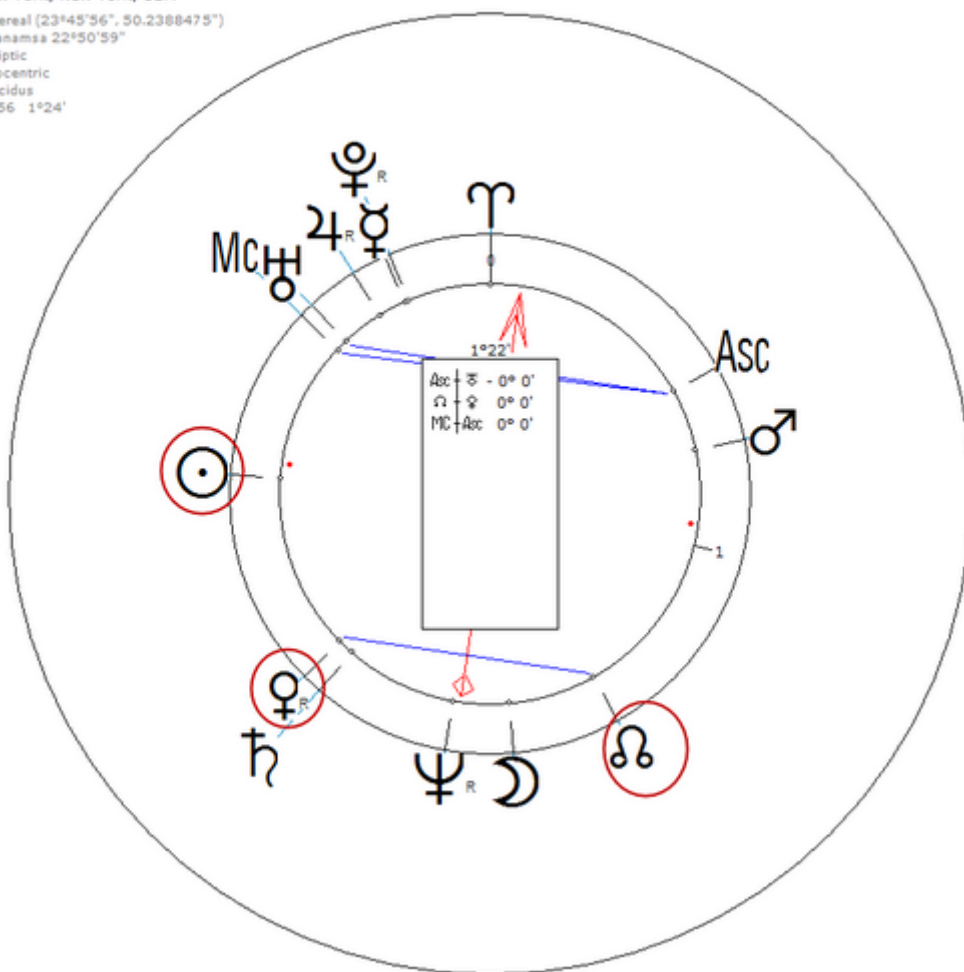

Lorde, Audre

18 February 1934 at 21:00 (= 9:00 PM)New York, New York, 40n43, 74w0

American writer.Sexuality : Lesbian

https://www.astro.com/astro-databank/Lorde,_Audre

Harmonic 256

She has ♀/♁=☉

Lorde, Audre
18 February 1934 Sun 21:00 (GMT-5) 40°42'51"N 74°00'23"W
New York, New York, USA
Sidereal (23°45'56", 50.2388475")
Ayanamsa 22°50'59"
Ecliptic
Geocentric
Placidus
H256 1°24'