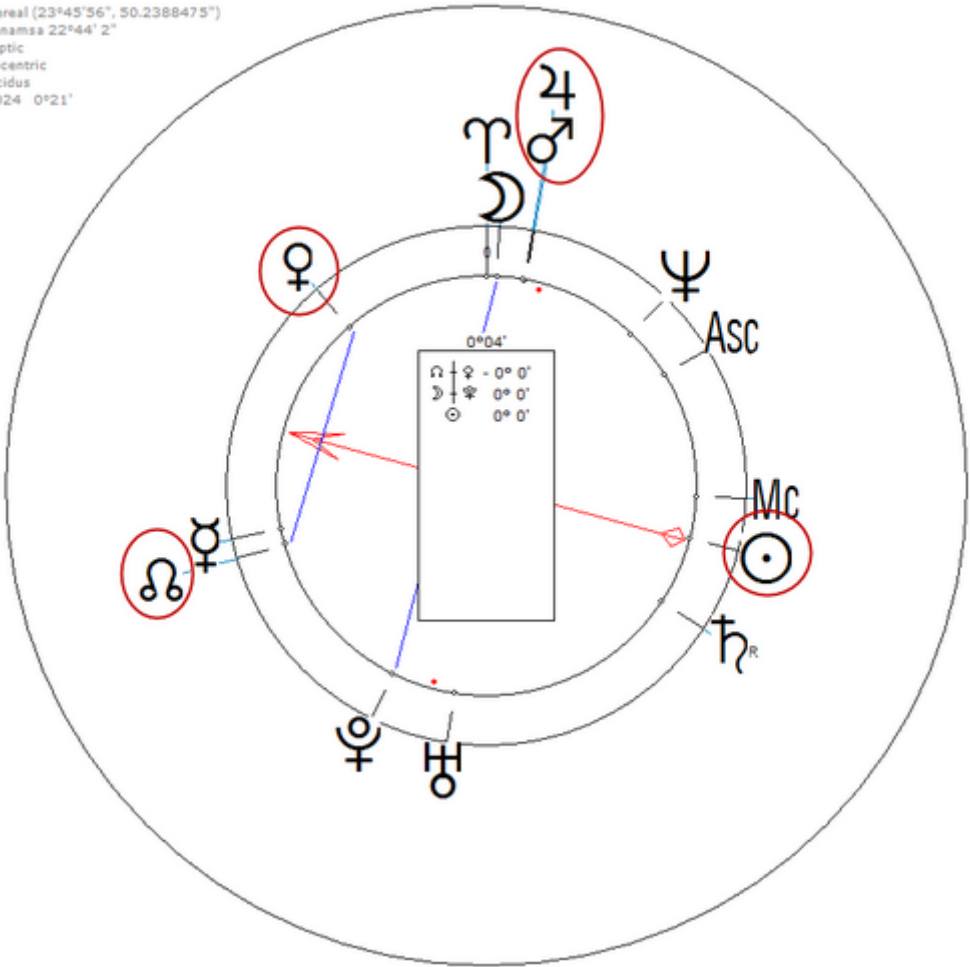

American actress.Sexuality : Bi-Sexual

https://www.astro.com/astro-databank/Monroe,_Marilyn

Harmonic 1024

She has ♀/♌ = ♂/♈ = ☉

Monroe, Marilyn
 1 June 1926 Tue 9:30 (GMT-8) 34n03 118w15
 Los Angeles, California, USA
 Sidereal (23°45'56", 50.2388475")
 Ayanamsa 22°44' 2"
 Ecliptic
 Geocentric
 Placidus
 H1024 0°21'