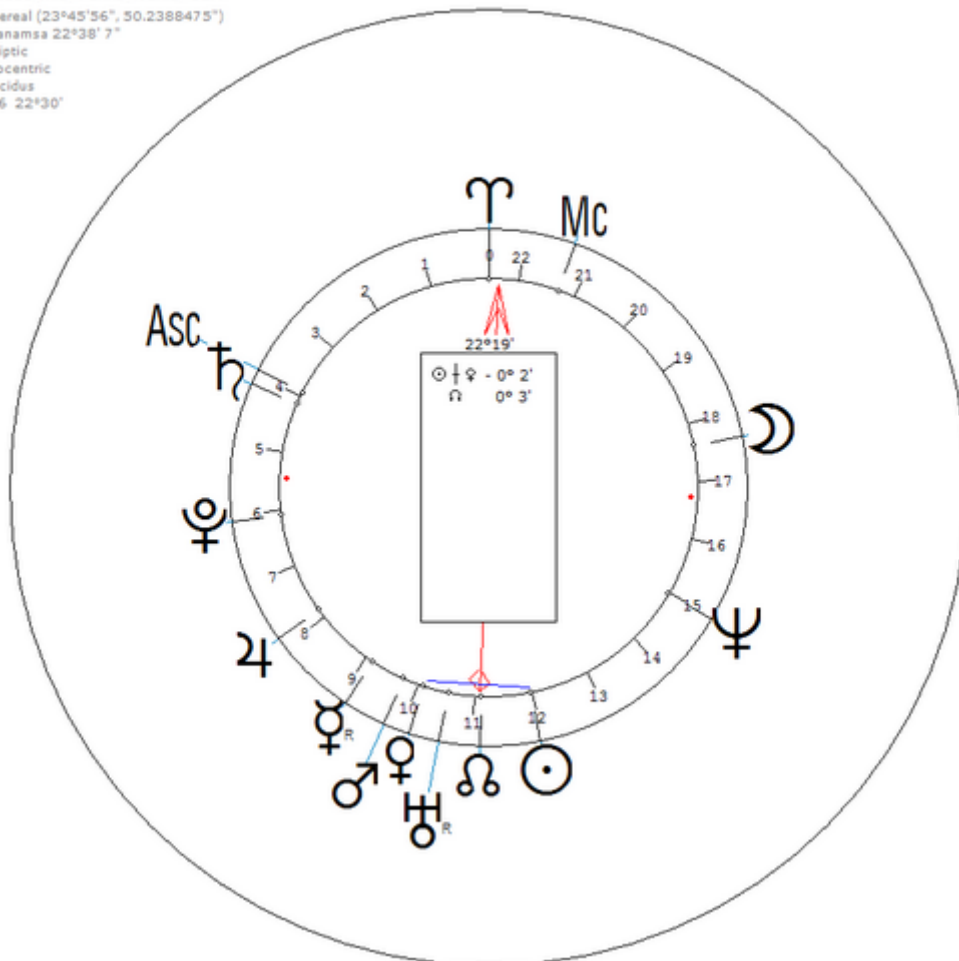

Susann, Jacqueline

20 August 1918 at 19:25 (= 7:25 PM)Philadelphia, Pennsylvania, 39n57, 75w10

American writer.Sexuality : Bi-Sexual

<https://www.astro.com/astro-databank/Susann,_Jacqueline>

Harmonic 16

She has ☉/♀ = ♁

☉/♃ = ♂

Susann, Jacqueline
20 August 1918 Tue 19:25 (GMT-4) 39°57'08"N 75°09'51"W
Philadelphia, Pennsylvania, USA
Sidereal (23°45'56", 50.2388475")
Ayanamsa 22°38' 7"
Ecliptic
Geocentric
Placidus
H16 22°30'