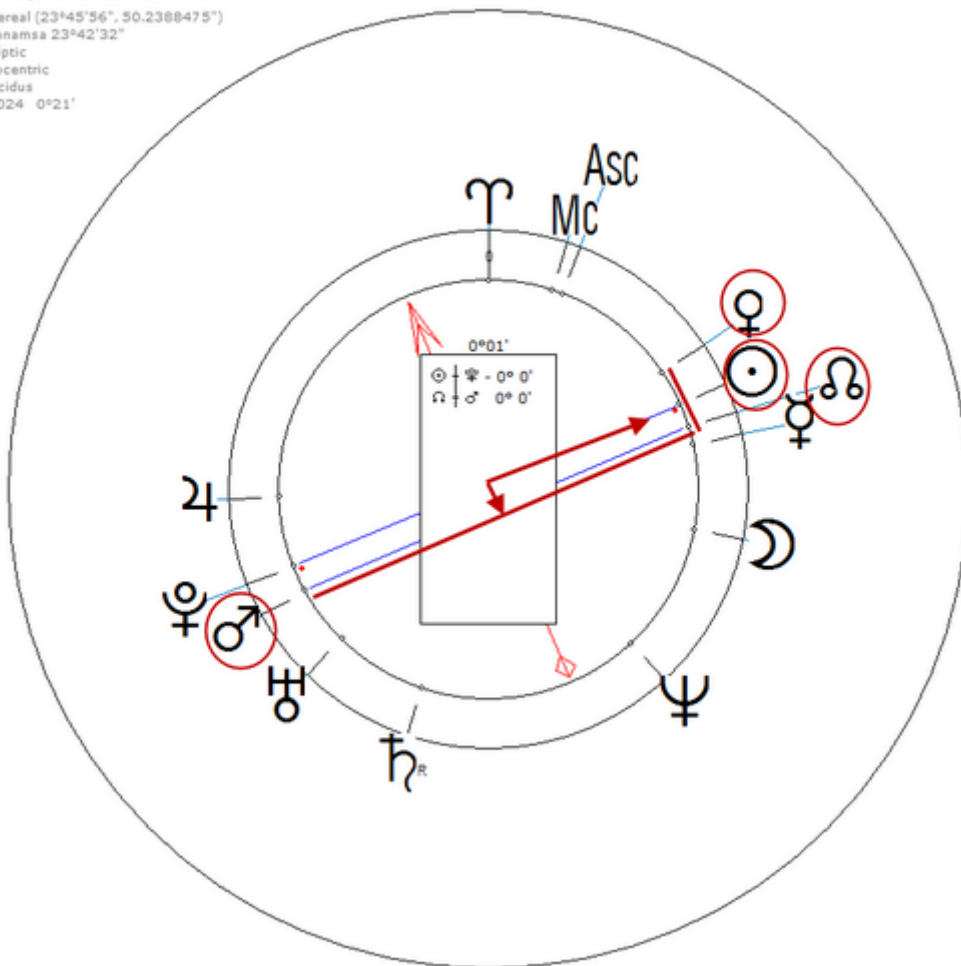

Baldwin, Ireland

23 October 1995 at 13:52 (= 1:52 PM)Los Angeles CA, USA, 34n03, 118w14

American fashion model. After breaking up with long-time boyfriend Slater Trout, she began dating female rapper Angel Haze.

<https://www.astro.com/astro-databank/Baldwin,_Ireland>

Harmonic 1024

She has ♂/♏ = ♀/♏ = ☉ (Bi-Sexual)

Baldwin, Ireland
23 October 1995 Mon 13:52 (GMT-7) 34n03 118w15
Los Angeles, California, USA
Sidereal (23°45'56", 50.2388475")
Ayanamsa 23°42'32"
Ecliptic
Geocentric
Placidus
H1024 0°21'