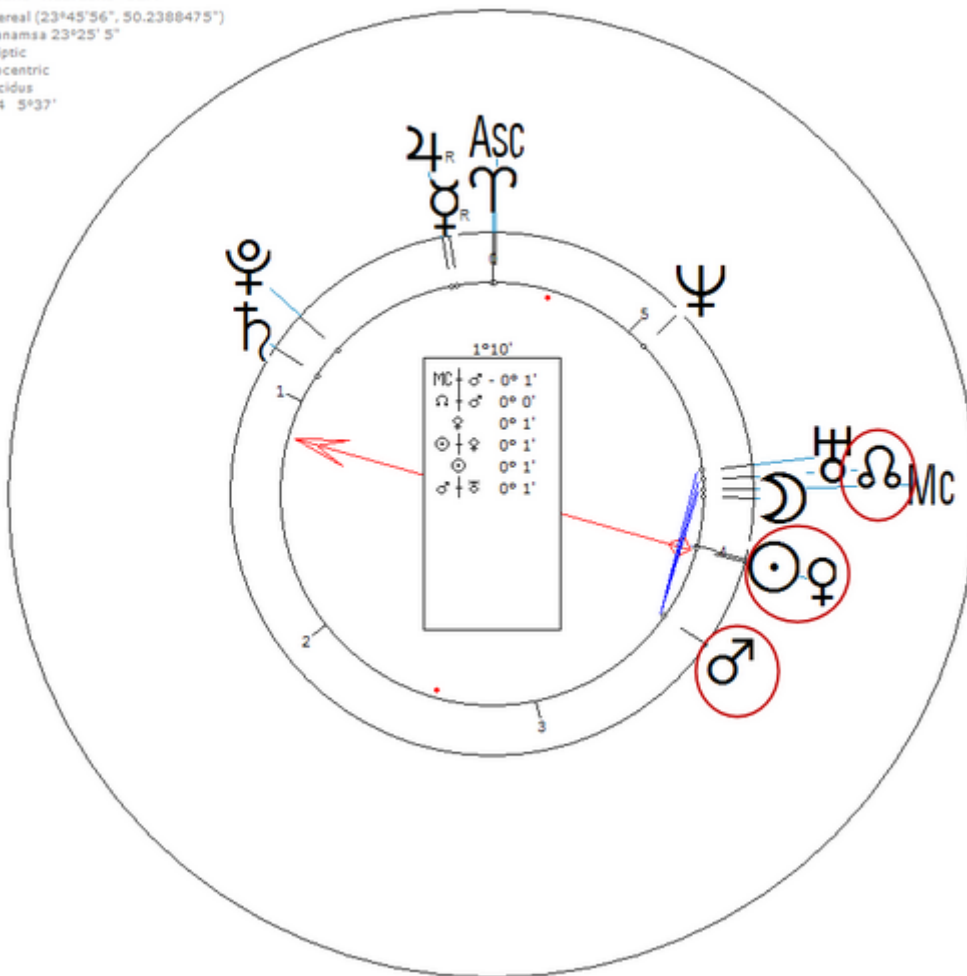

Gay, Roxane

15 October 1974 at 07:48 (= 07:48 AM)Omaha, Nebraska, 41n16, 95w56

American writer. Sexuality : Bi-Sexual

https://www.astro.com/astro-databank/Gay,_Roxane

Harmonic 64

She has ♂/♁ = ♀ = ☉

Gay, Roxane
15 October 1974 Tue 7:48 (GMT-5) 41°15'31"N 95°56'15"W
Omaha, Nebraska, USA
Sidereal (23°45'56", 50.2388475")
Ayanamsa 23°25' 5"
Ecliptic
Geocentric
Placidus
H64 5°37'