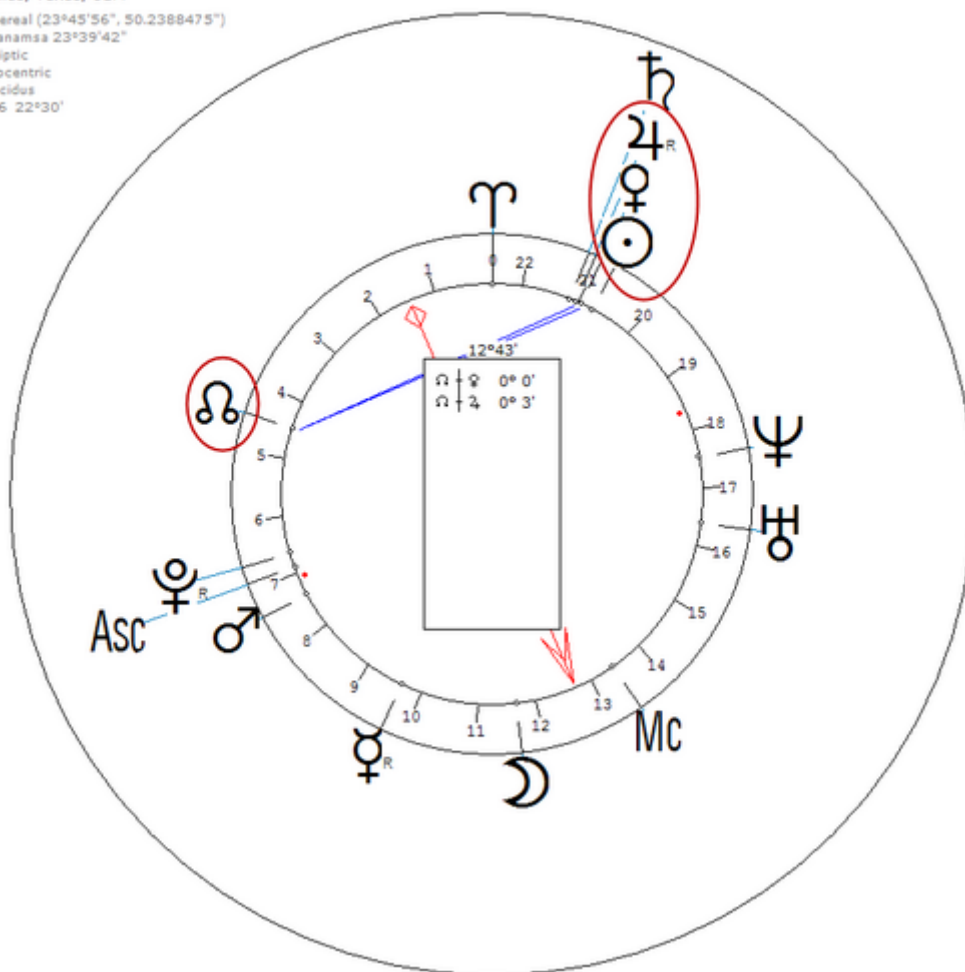

19 March 1992 at 12:08 (= 12:08 PM)Dallas, Texas, 32n47, 96w48

American YouTuber, actress. Sexuality : Lesbian

https://www.astro.com/astro-databank/Beveridge,_Shannon

Harmonic 16

She has ♀/♋ = ☉/♋ = ♃/♋

Beveridge, Shannon
19 March 1992 Thu 12:08 (GMT-6) 32n47 96w48
Dallas, Texas, USA
Sidereal (23°45'56", 50.2388475")
Ayanamsa 23°39'42"
Ecliptic
Geocentric
Placidus
H16 22°30'