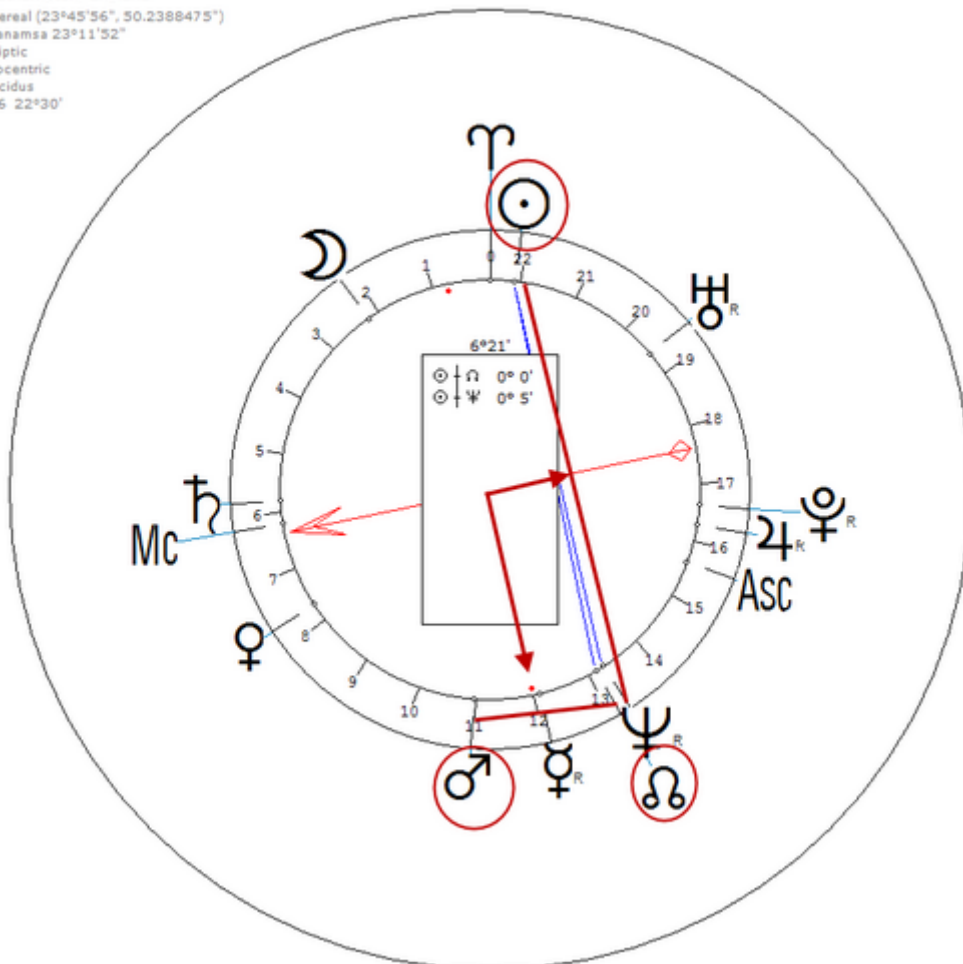

Morris, Sarah Jane

21 March 1959 at 15:30 (= 3:30 PM)Southampton, England, 50n55, 1w25

British popular singer. Sexuality : Bi-Sexual

<https://www.astro.com/astro-databank/Morris,_Sarah_Jane>

Harmonic 16

She has ☉/♋ = ♂/♋

☉ = ♃ = ♀/♋

Morris, Sarah Jane
21 March 1959 Sat 15:30 (GMT) 50n55 1w25
Southampton, England
Sidereal (23°45'56", 50.2388475°)
Ayanamsa 23°11'52"
Ecliptic
Geocentric
Placidus
H16 22°30'