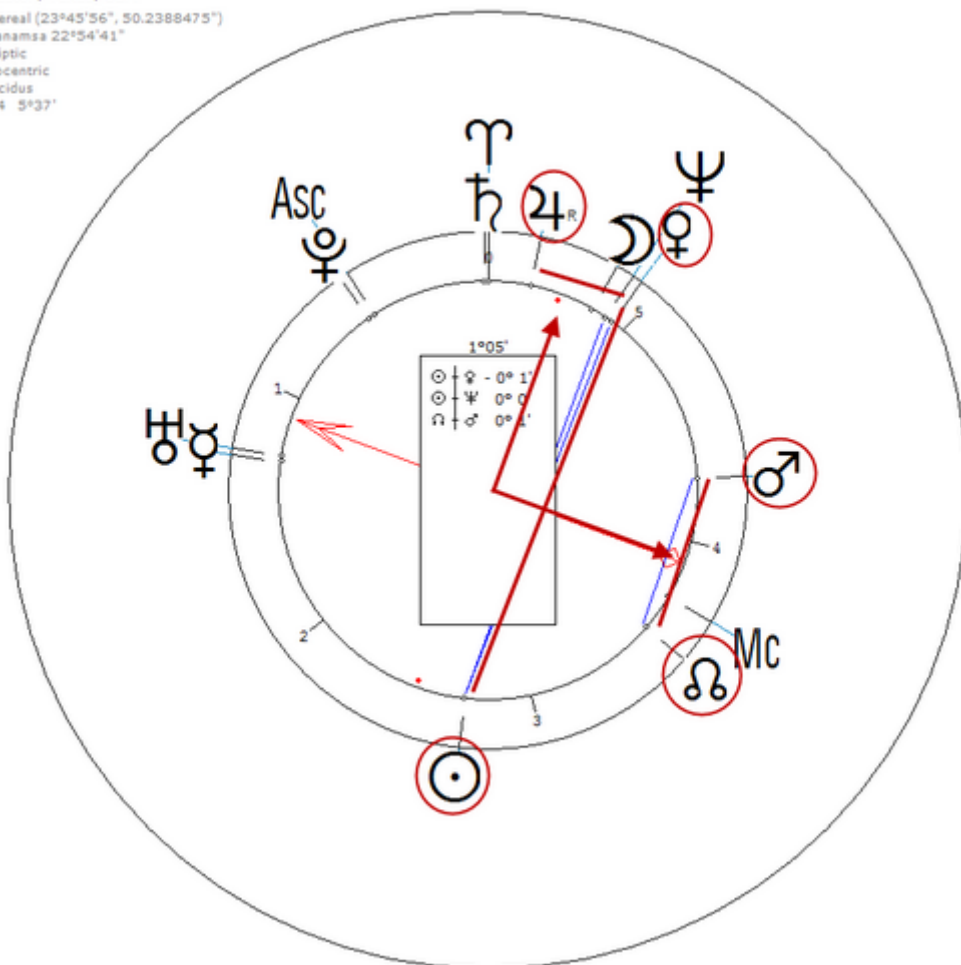

Ravitch, Diane

1 July 1938 at 00:05 (= 12:05 AM)Houston, Texas, 29n46, 95w22

American historian of education. Sexuality : Lesbian

<https://www.astro.com/astro-databank/Ravitch,_Diane>

Harmonic 64

She has $\♂/\♁ = \odot/\♂ = \odot/\♀ = ♀/\♃$ Bi-Sexual

Ravitch, Diane
1 July 1938 Fri 0:05 (GMT-6) 29°45'47"N 95°21'47"W
Houston, Texas, USA
Sidereal (23°45'56", 50.2388475")
Ayanamsa 22°54'41"
Ecliptic
Geocentric
Placidus
H64 3°37'