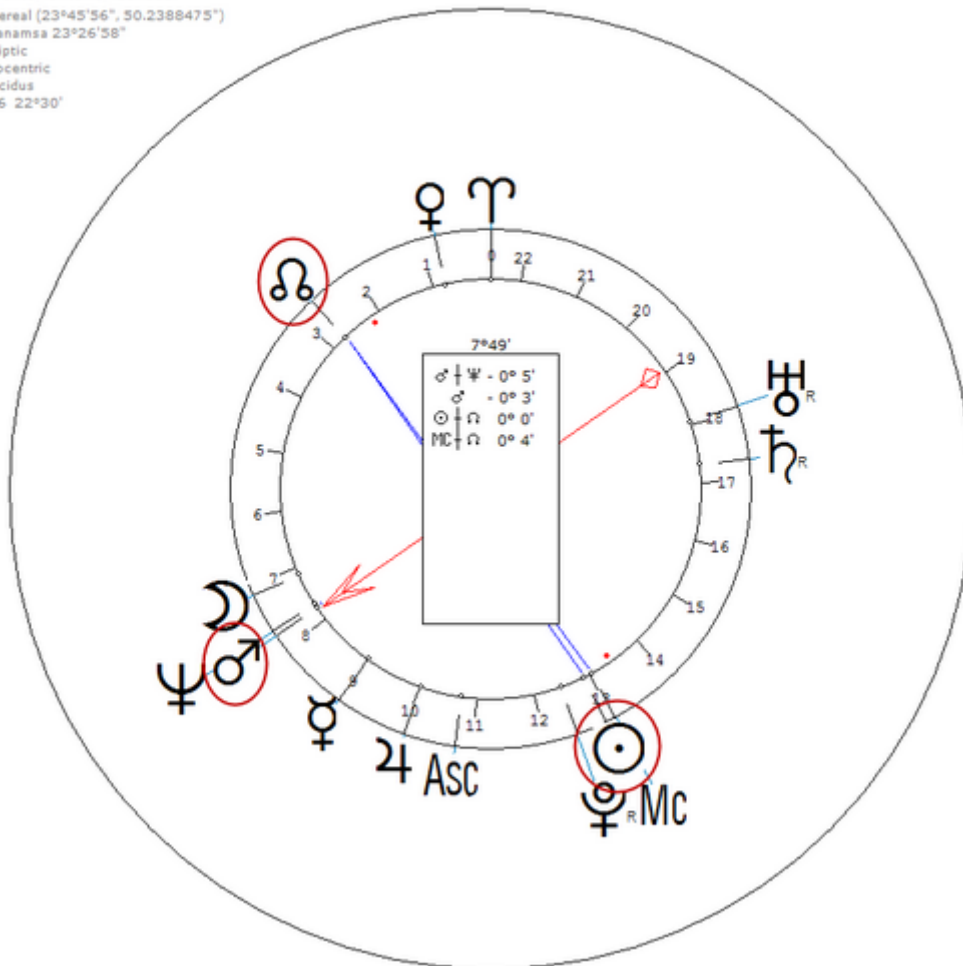

Mirza, Fawzia

11 March 1977 at 20:00 (= 8:00 PM)Toronto, Ontario (CAN), 43n39, 79w23

Pakistani-Canadian film and television actress. Sexuality : Lesbian

<https://www.astro.com/astro-databank/Mirza,_Fawzia>

Harmonic 16

She has ♂ = ☉ / ♁ Bi-Sexual

☉ = ♀ / ♁

Mirza, Fawzia
11 March 1977 Fri 20:00 (GMT-5) 43n39 79w23
Toronto, Ontario, Canada
Sidereal (23°45'56", 50.2388475")
Ayanamsa 23°26'58"
Ecliptic
Geocentric
Placidus
H16 22°30'