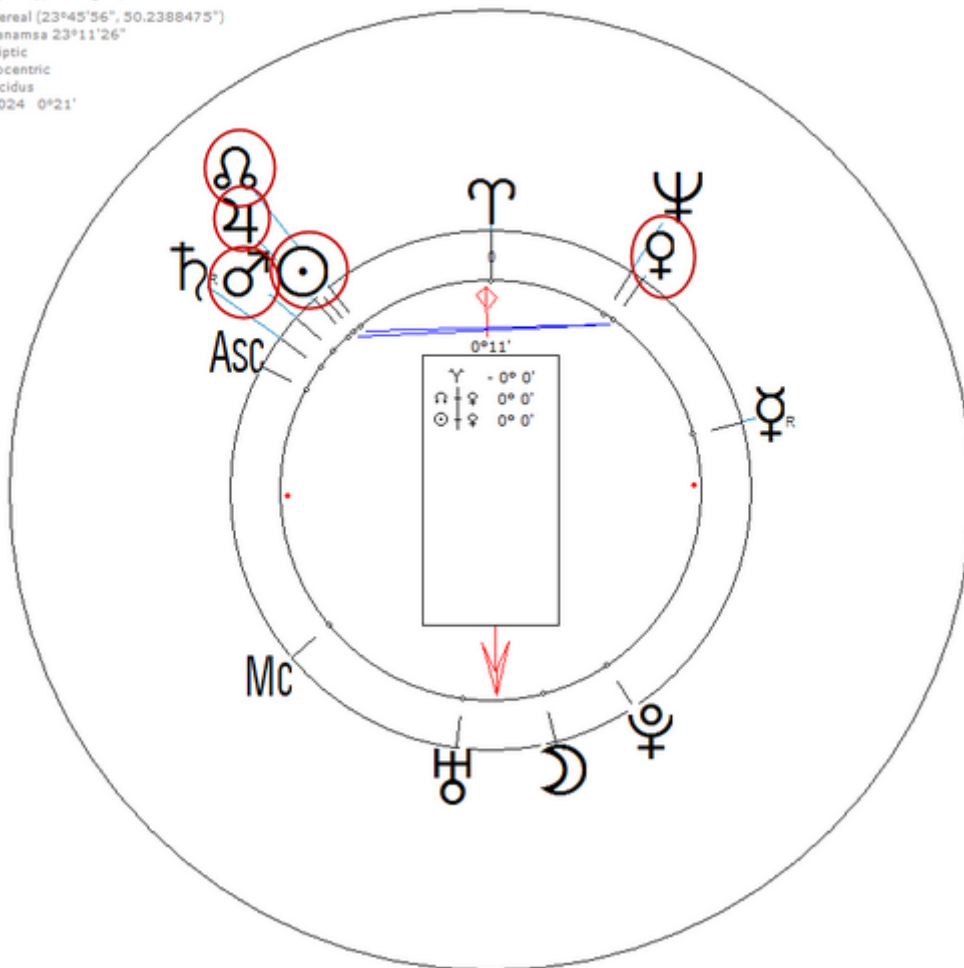

Madonna

16 August 1958 at 07:05 (= 07:05 AM)Bay City, Michigan, 43n36, 83w53

American singer.Sexuality : Bi-Sexual

<https://www.astro.com/astro-databank/Madonna>

Harmonic 1024

She has ♀/♁ = ☉/♀ = ♀/♃

♂/♁ = ☉/♃

Madonna
16 August 1958 Sat 7:05 (GMT-5) 43°35'40"N 83°53'20"W
Bay City, Michigan, USA
Sidereal (23°45'56", 50.2388475")
Ayanamsa 23°11'26"
Ecliptic
Geocentric
Placidus
H1024 0°21'