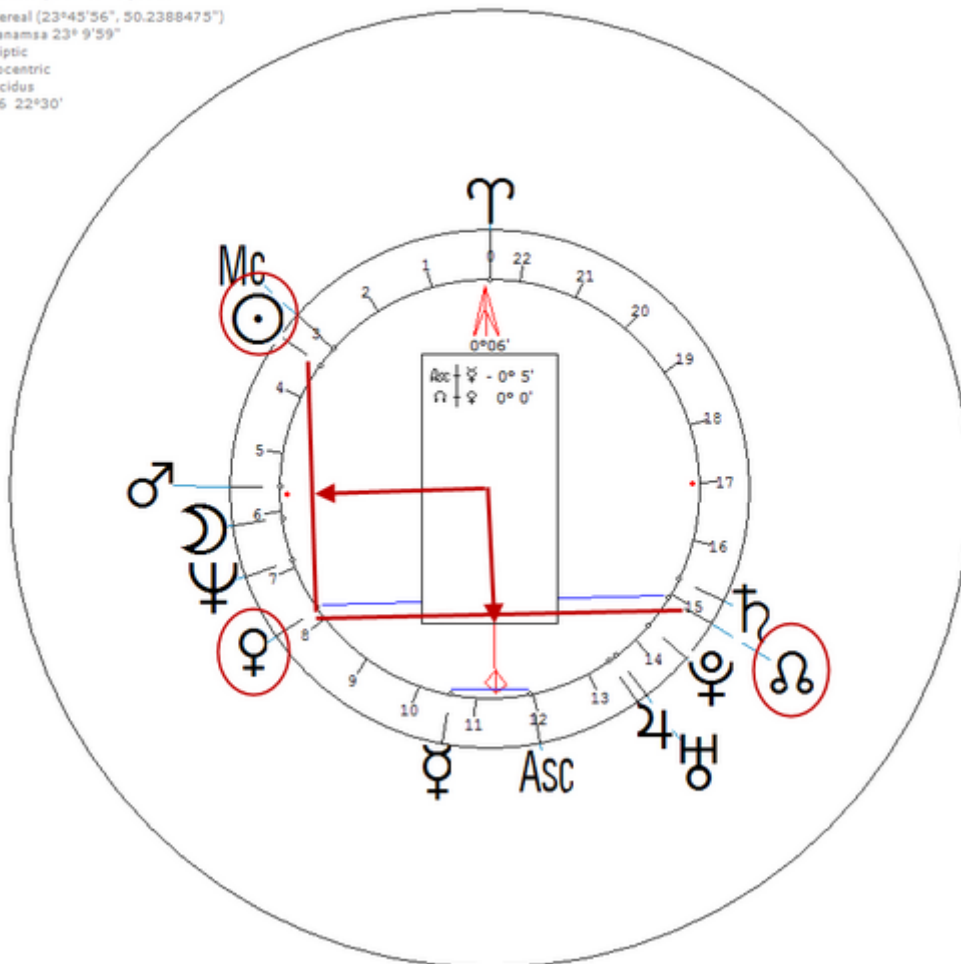

Gallego, Charlene

19 October 1956 at 14:50 (= 2:50 PM)Stockton, California, 37n57, 121w17

American homicide. Sexuality : Bi-Sexual

<https://www.astro.com/astro-databank/Gallego,_Charlene>

Harmonic 16

She has ♀/♁ = ☉/♀

♂/♁ = ☉/♂

Gallego, Charlene
19 October 1956 Fri 14:50 (GMT-8) 37n57 121w17
Stockton, California, USA
Sidereal (23°45'56", 50.2388475")
Ayanamsa 23° 9'59"
Ecliptic
Geocentric
Placidus
H16 22°30'