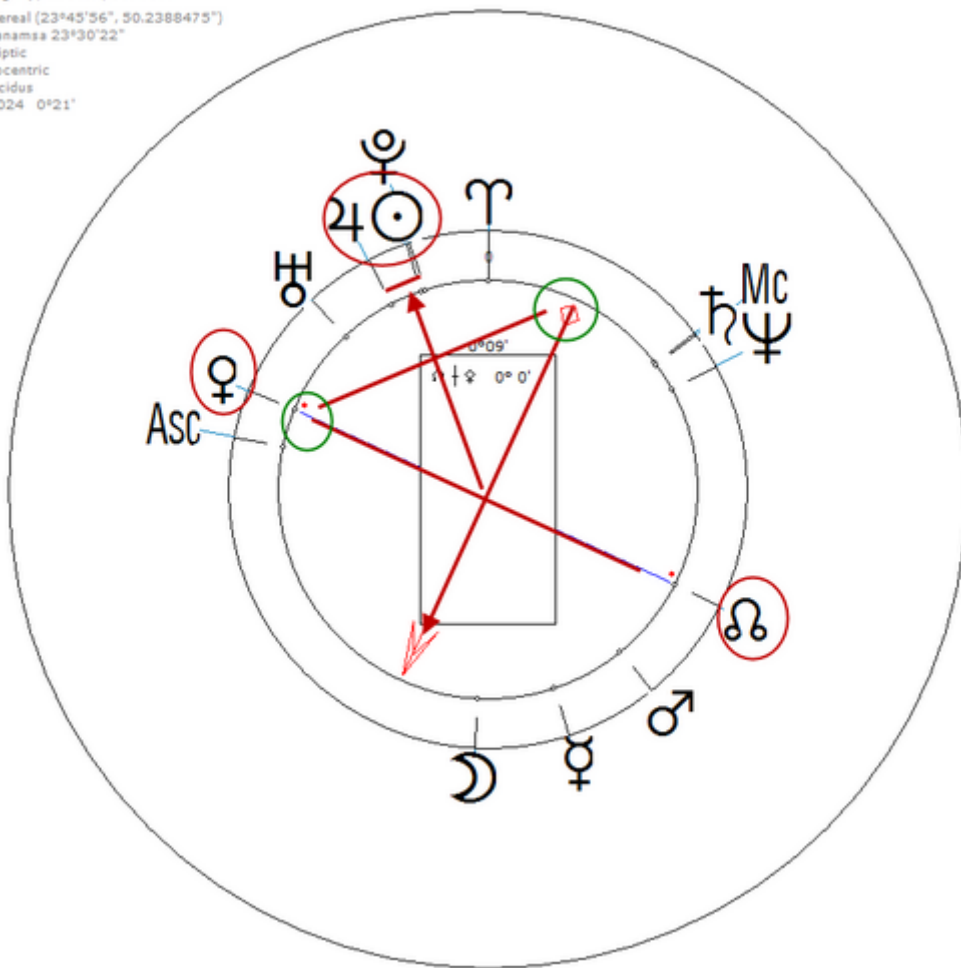

Quin, Sara

19 September 1981 at 06:04 (= 06:04 AM)Calgary, Alberta, 51n03, 114w05

Canadian singer-songwriter. Sexuality : Lesbian

<https://www.astro.com/astro-databank/Quin,_Sara>

Harmonic 1024

She has ♀/♁=☉/♃

Quin, Sara
19 September 1981 Sat 6:04 (GMT-6) 51n03 114w05
Calgary, Alberta, Canada
Sidereal (23°45'56", 50.2388475")
Ayanamsa 23°30'22"
Ecliptic
Geocentric
Placidus
H1024 0°21'