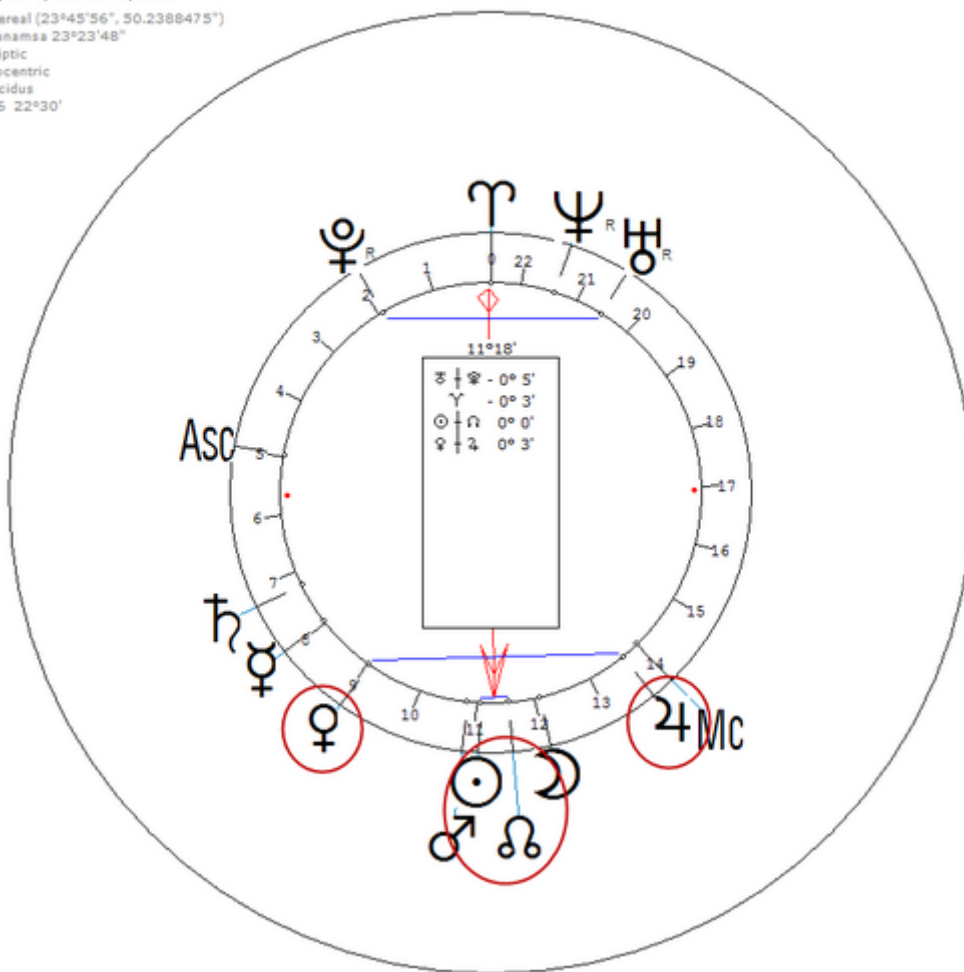

Harmonic 16

She has ☉/♋ = ♀/♌

Maddow, Rachel
1 April 1973 Sun 12:23 (GMT-8) 37n40 122w05
Hayward, California, USA
Sidereal (23°45'56", 50.2388475")
Ayanamsa 23°23'48"
Ecliptic
Geocentric
Placidus
H16 22°30'