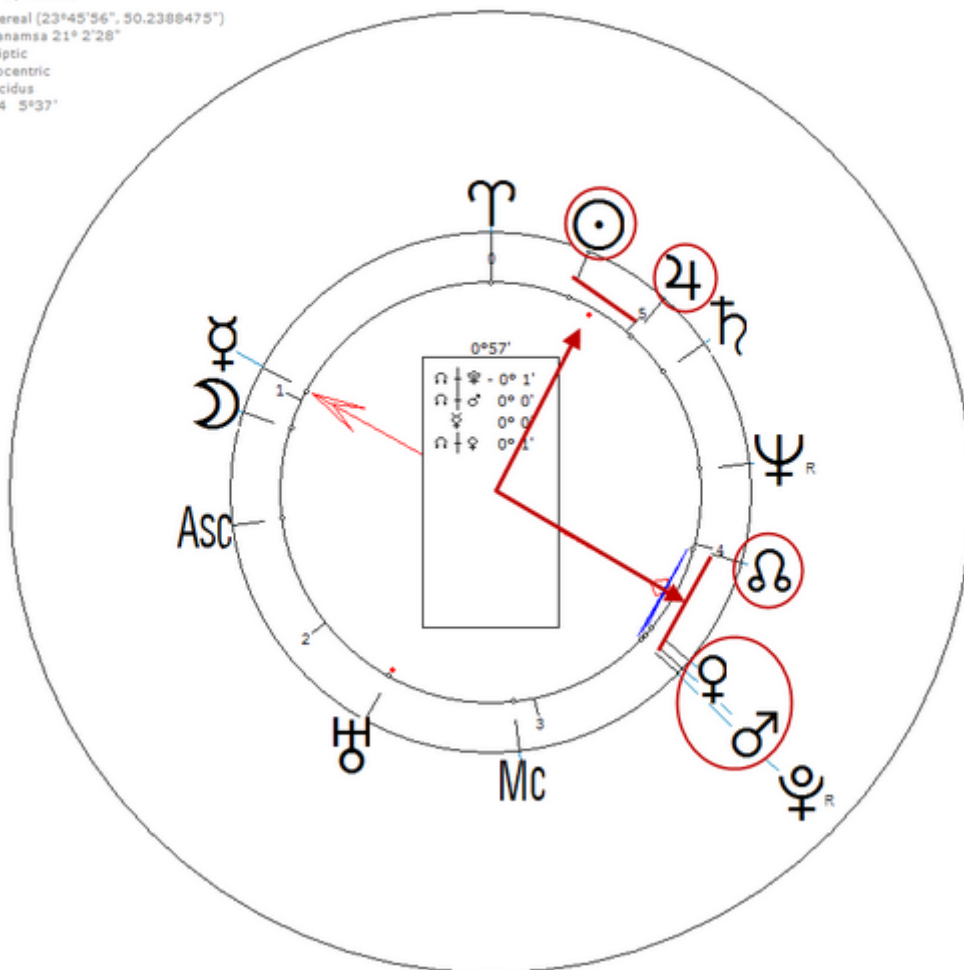

Sand, George

1 July 1804 at 15:00 (= 3:00 PM)Paris, France, 48n52, 2e20

French author. Sexuality : Bi-Sexual

<https://www.astro.com/astro-databank/Sand,_George>

Harmonic 64

She has ♀/♏=♂/♏=☉/♄

Sand, George
1 July 1804 Sun 15:00 (GMT+0:09:20) 48n52 2e20
Paris, France
Sidereal (23°45'56", 50.2388475")
Ayanamsa 21° 2'28"
Ecliptic
Geocentric
Placidus
H64 5°37'