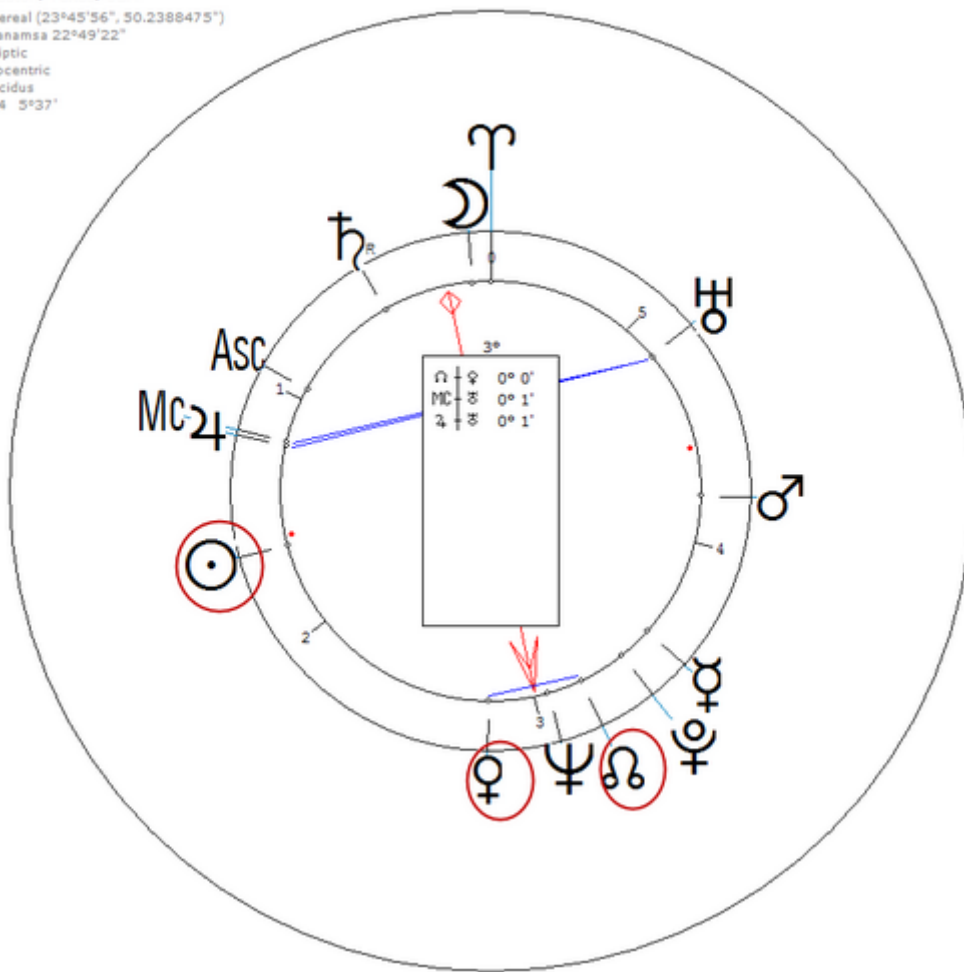

30 May 1932 at 21:38 (= 9:38 PM)Houston, Texas, 29n46, 95w22

American accordionist and composer. Sexuality : Lesbian

https://www.astro.com/astro-databank/Oliveros,_Pauline

Harmonic 64

She has ♀/♁=☉

Oliveros, Pauline
30 May 1932 Mon 21:38 (GMT-6) 29°45'47"N 95°21'47"W
Houston, Texas, USA
Sidereal (23°45'56", 50.2388475")
Ayanamsa 22°49'22"
Ecliptic
Geocentric
Placidus
H64 5°37'