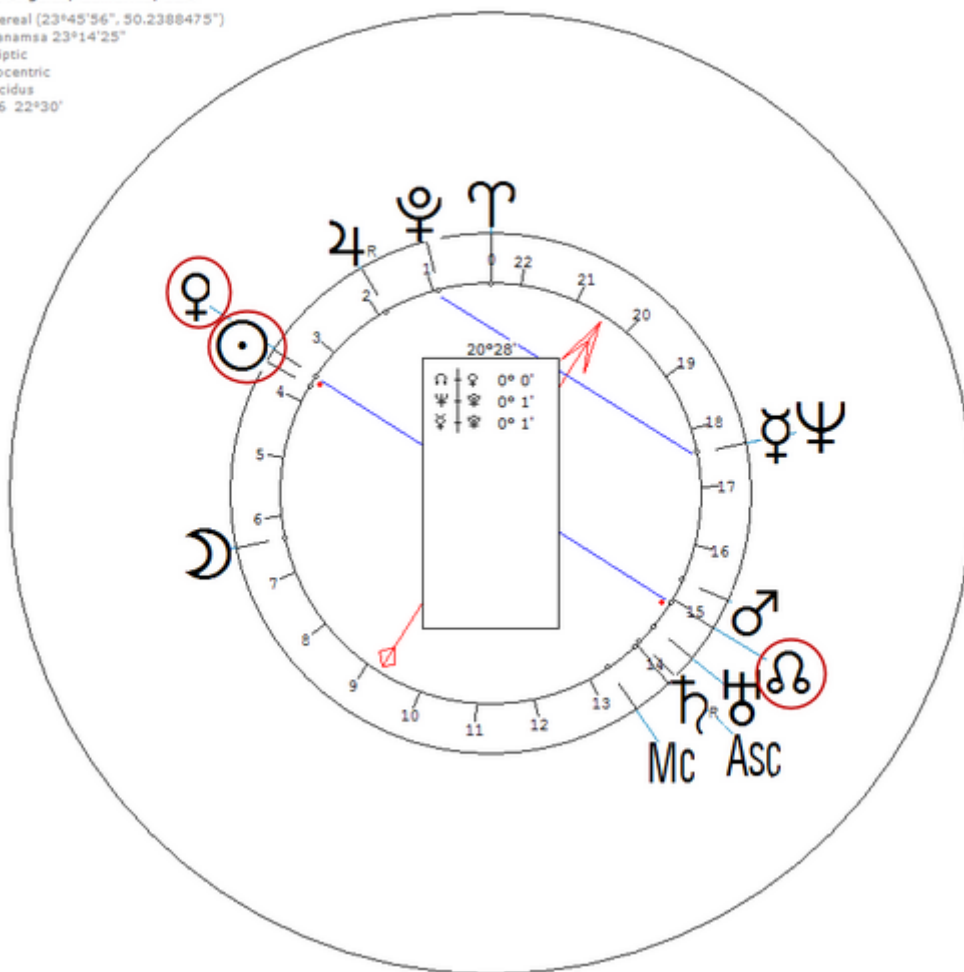

Cleo, Miss

12 August 1962 at 08:54 (= 08:54 AM)Los Angeles, California, 34n03, 118w15

American spokeswoman for a psychic hot line. Sexuality : Lesbian

<https://www.astro.com/astro-databank/Cleo,_Miss>

Harmonic 16

She has ♀/♁=☉

Cleo, Miss
12 August 1962 Sun 8:54 (GMT-7) 34n03 118w15
Los Angeles, California, USA
Sidereal (23°45'56", 50.2388475")
Ayanamsa 23°14'25"
Ecliptic
Geocentric
Placidus
H16 22°30'