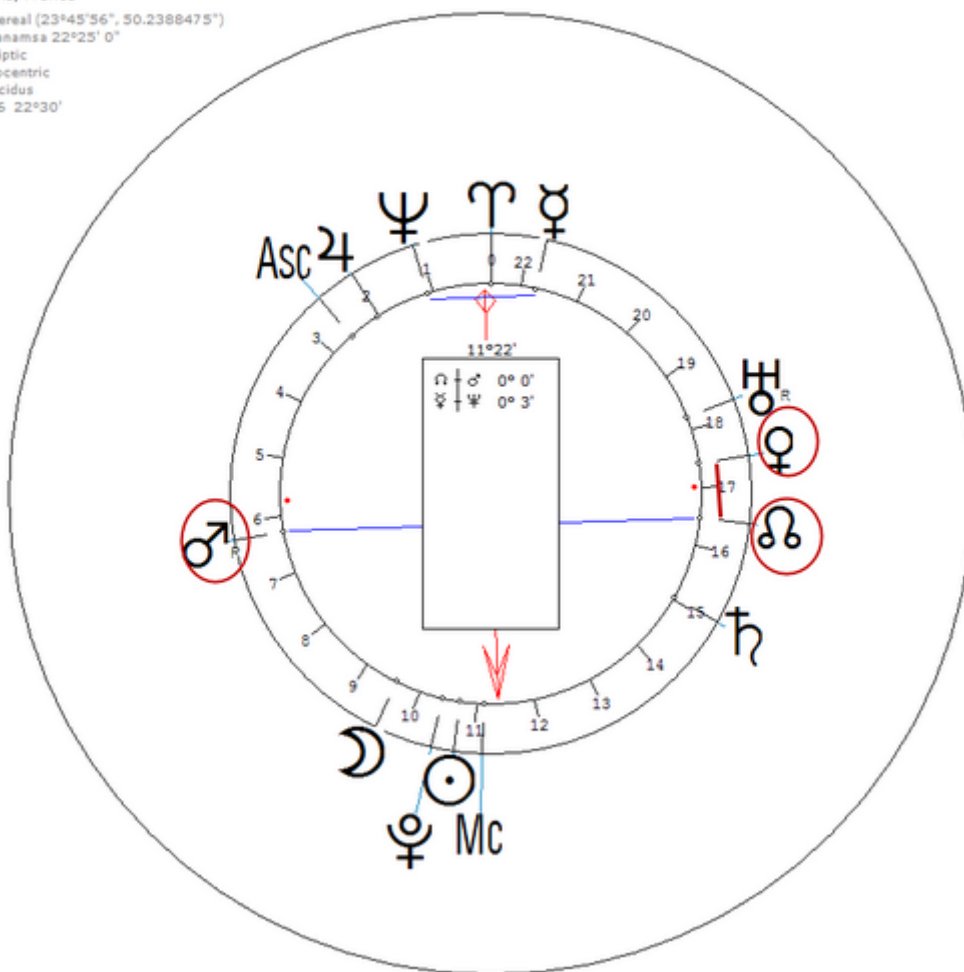

French editor, novelist and lawyer. Sexuality : Bi-Sexual

https://www.astro.com/astro-databank/Voilier,_Jean

Harmonic 16

She has ♂/♏ = ♀/♏

Voilier, Jean
1 April 1903 Wed 13:30 (GMT+0:09) 48n52 2e20
Paris, France
Sidereal (23°45'56", 50.2388475")
Ayanamsa 22°25' 0"
Ecliptic
Geocentric
Placidus
H16 22°30'