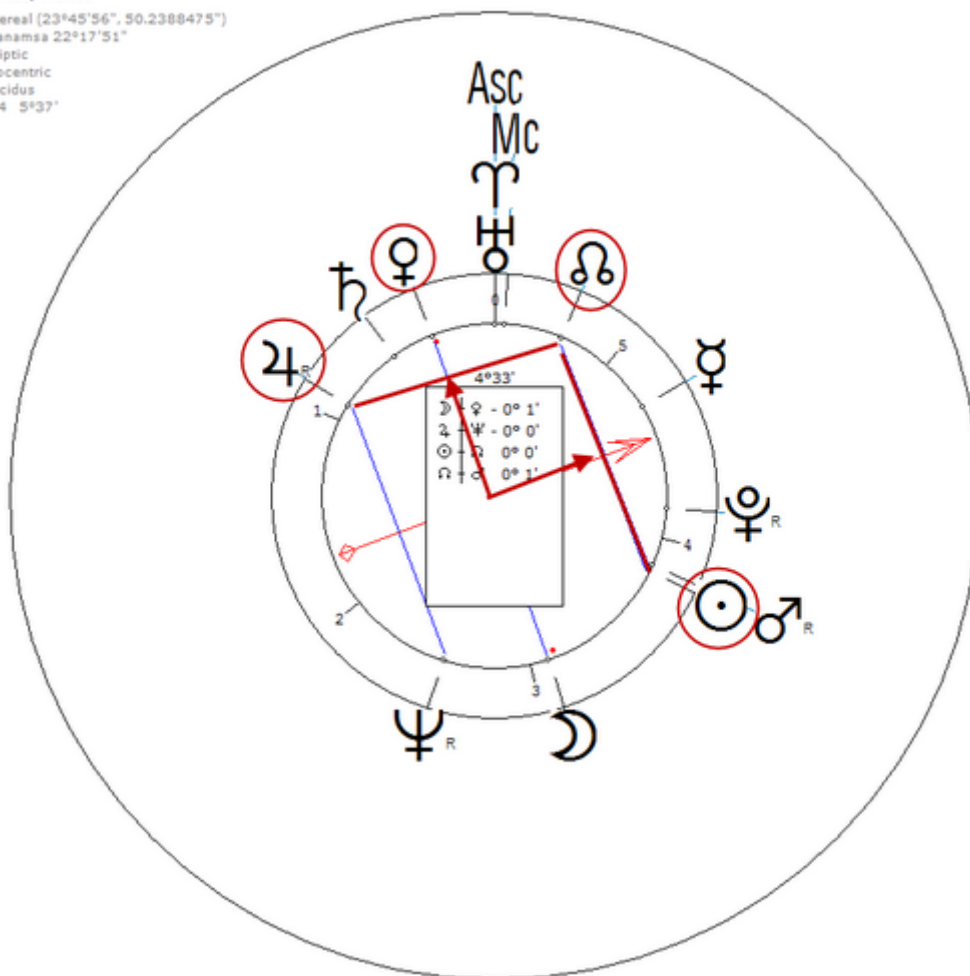

Cahun, Claude

25 October 1894 at 04:00 (= 04:00 AM)Nantes, France, 47n13, 1w33

French artist, photographer and writer. Sexuality : Lesbian

<https://www.astro.com/astro-databank/Cahun,_Claude>

Harmonic 64

She has $\odot/\delta\delta = \Upsilon/\delta\delta = \text{♀}$

Cahun, Claude
25 October 1894 Thu 4:00 (GMT+0:09) 47n13 1w33
Nantes, France
Sidereal (23°45'56", 50.2388475")
Ayanamsa 22°17'51"
Ecliptic
Geocentric
Placidus
H64 5°37'