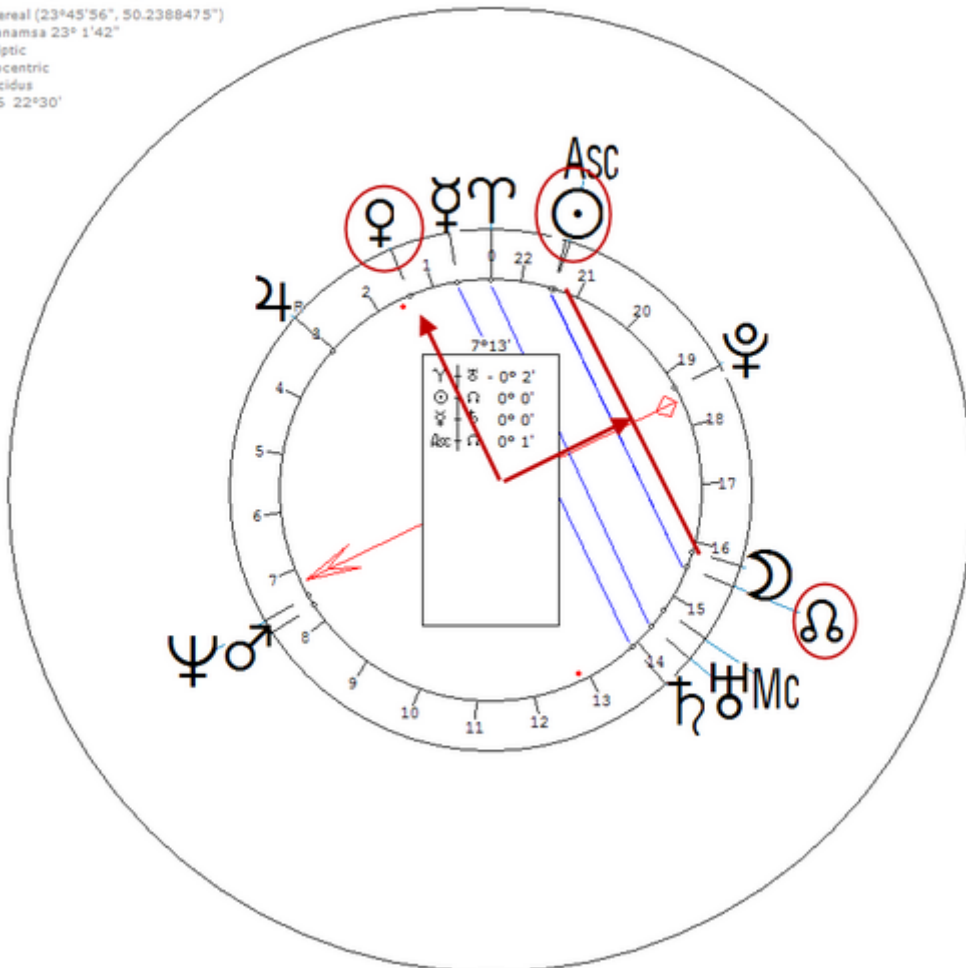

Baxter, Meredith

21 June 1947 at 08:18 (= 08:18 AM)Pasadena, California, 34n09, 118w09

American actress. Sexuality : Lesbian

<https://www.astro.com/astro-databank/Baxter,_Meredith>

Harmonic 16

She has ☉/♋ = ♀

♀/♋ = ♃

Baxter, Meredith
21 June 1947 Sat 8:18 (GMT-8) 34n09 118w09
Pasadena, California, USA
Sidereal (23°45'56", 50.2388475")
Ayanamsa 23° 1'42"
Ecliptic
Geocentric
Placidus
H16 22°30'