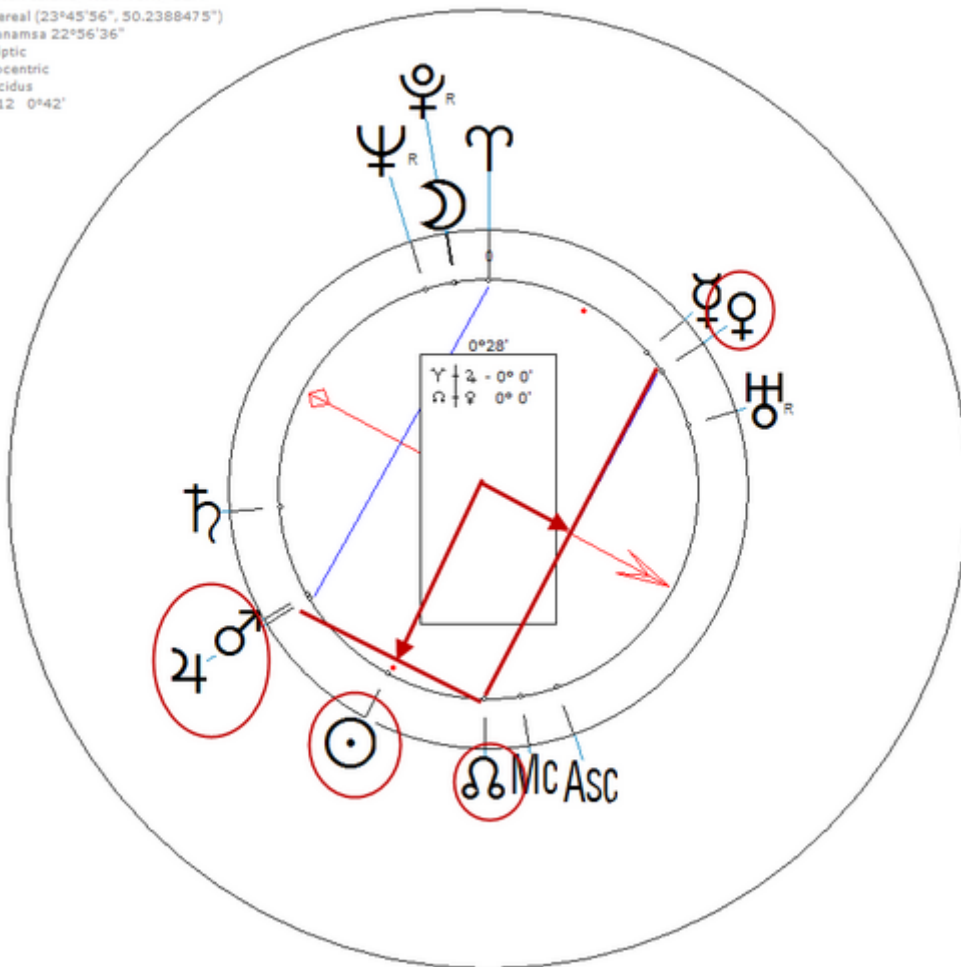

Baez, Joan

9 January 1941 at 10:45 (= 10:45 AM)Staten Island, New York, 40n35, 74w09

American singer. Sexuality : Bi-Sexual

<https://www.astro.com/astro-databank/Baez,_Joan>

Harmonic 512

She has $\♂/\♁ = ♀/\♁ = ♃/\♁ = ☉$ (Bi-Sexual)

Baez, Joan
9 January 1941 Thu 10:45 (GMT-5) 40n35 74w09
Staten Island, New York, USA
Sidereal (23°45'56", 50.2388475")
Ayanamsa 22°56'36"
Ecliptic
Geocentric
Placidus
H512 0°42'