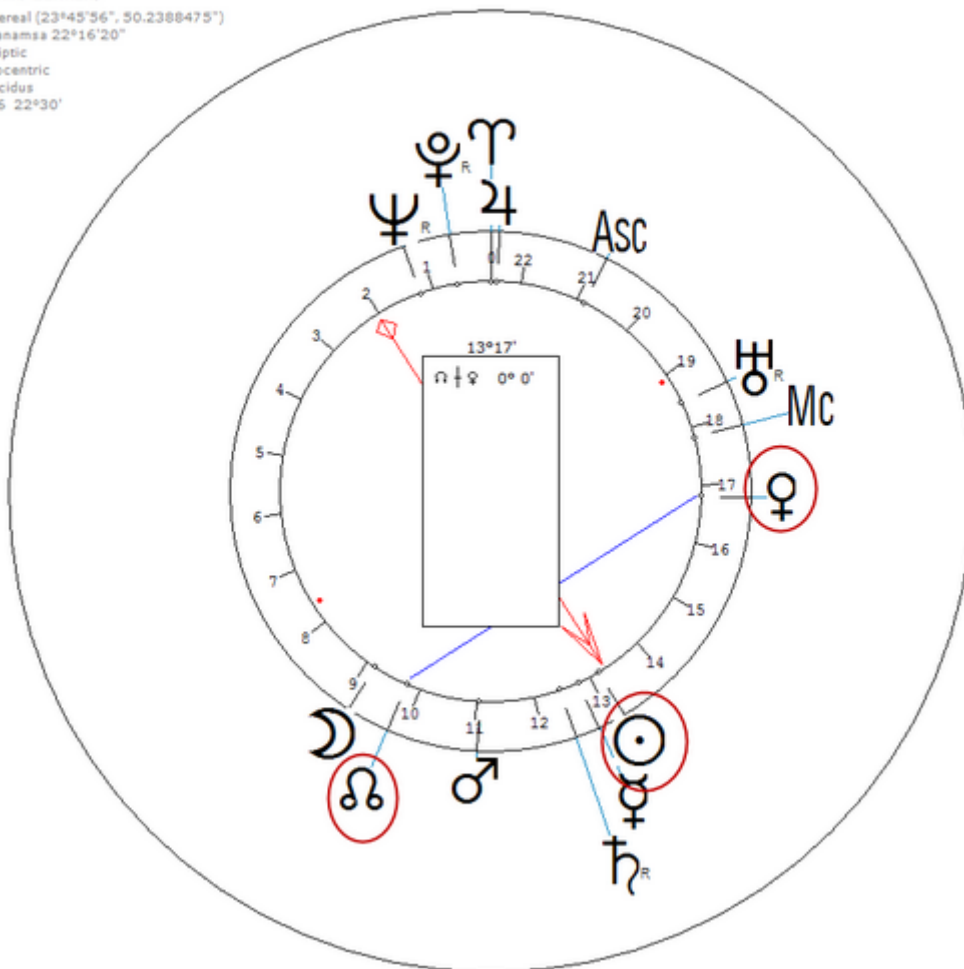

Cornell, Katharine

16 February 1893 at 09:30 (= 09:30 AM)Berlin, Germany, 52n29, 13e21

American stage actress, writer. Sexuality : Bi-Sexual

<https://www.astro.com/astro-databank/Cornell,_Katharine>

Harmonic 16

She has ♀/♁=☉

♂=♃=♀

Cornell, Katharine
16 February 1893 Thu 9:30 (GMT+0:53:24) 52n29 13e21
Berlin, Germany
Sidereal (23°45'56", 50.2388475")
Ayanamsa 22°16'20"
Ecliptic
Geocentric
Placidus
H16 22°30'