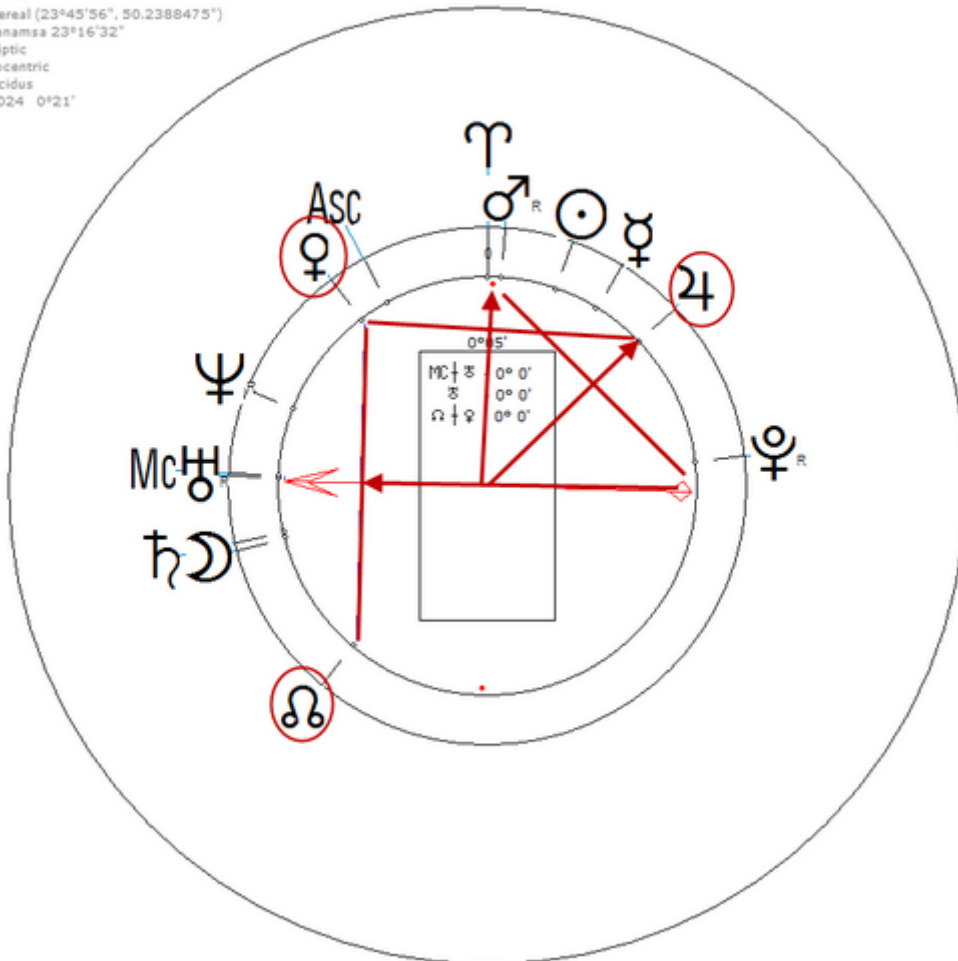

Harmonic 1024

She has ♀/♁ = ♀/♃ = ♃

The Jupiter is between two harmonic points.

Fauchois, Gwen
25 March 1965 Thu 13:00 (GMT+1) 48n50 2e15
Boulogne Billancourt, France
Sidereal (23°45'56", 50.2388475")
Ayanamsa 23°16'32"
Ecliptic
Geocentric
Placidus
H1024 0°21'