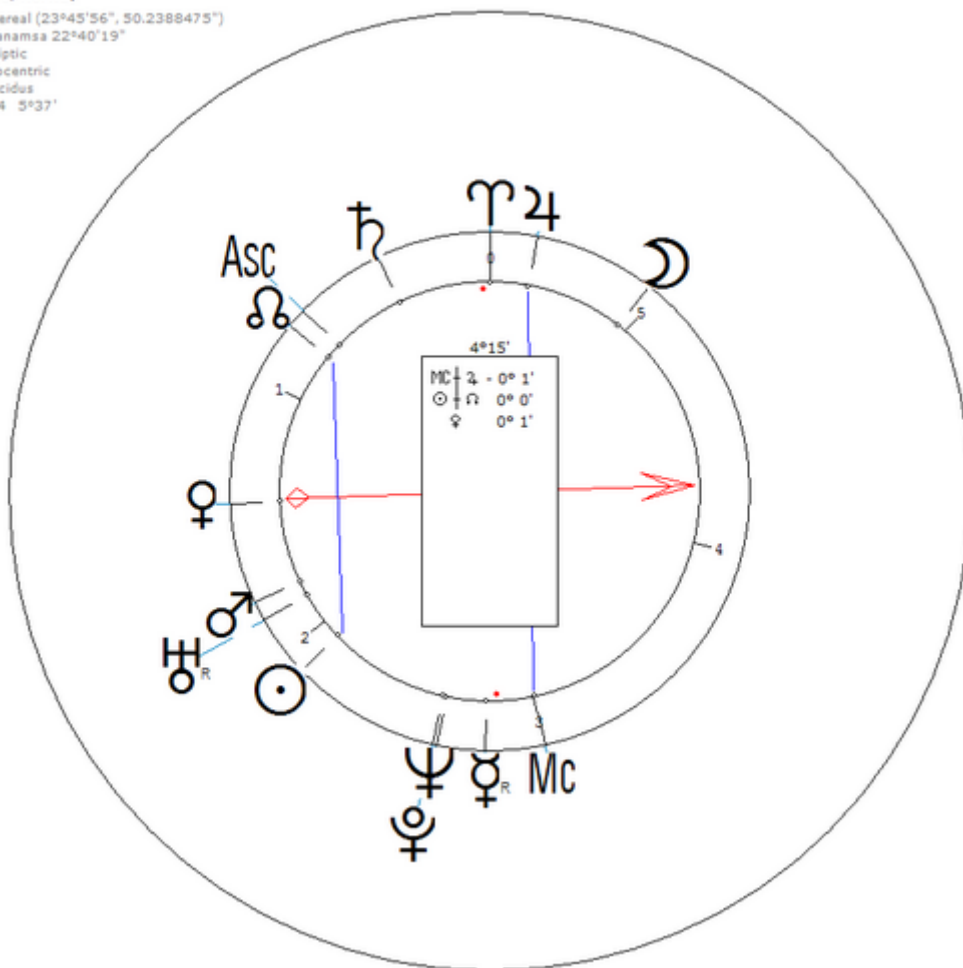

30 June 1921 at 07:00 (= 07:00 AM)Oslo, Norway, 59n55, 10e45

Norwegian poet. Sexuality : Lesbian

https://www.astro.com/astro-databank/Hofmo,_Gunvor

Harmonic 64

She has ☉/♋ = ♀

Hofmo, Gunvor
30 June 1921 Thu 7:00 (GMT+1) 59n55 10e45
Oslo, Norway
Sidereal (23°45'56", 50.2388475")
Ayanamsa 22°40'19"
Ecliptic
Geocentric
Placidus
H64 3°37'