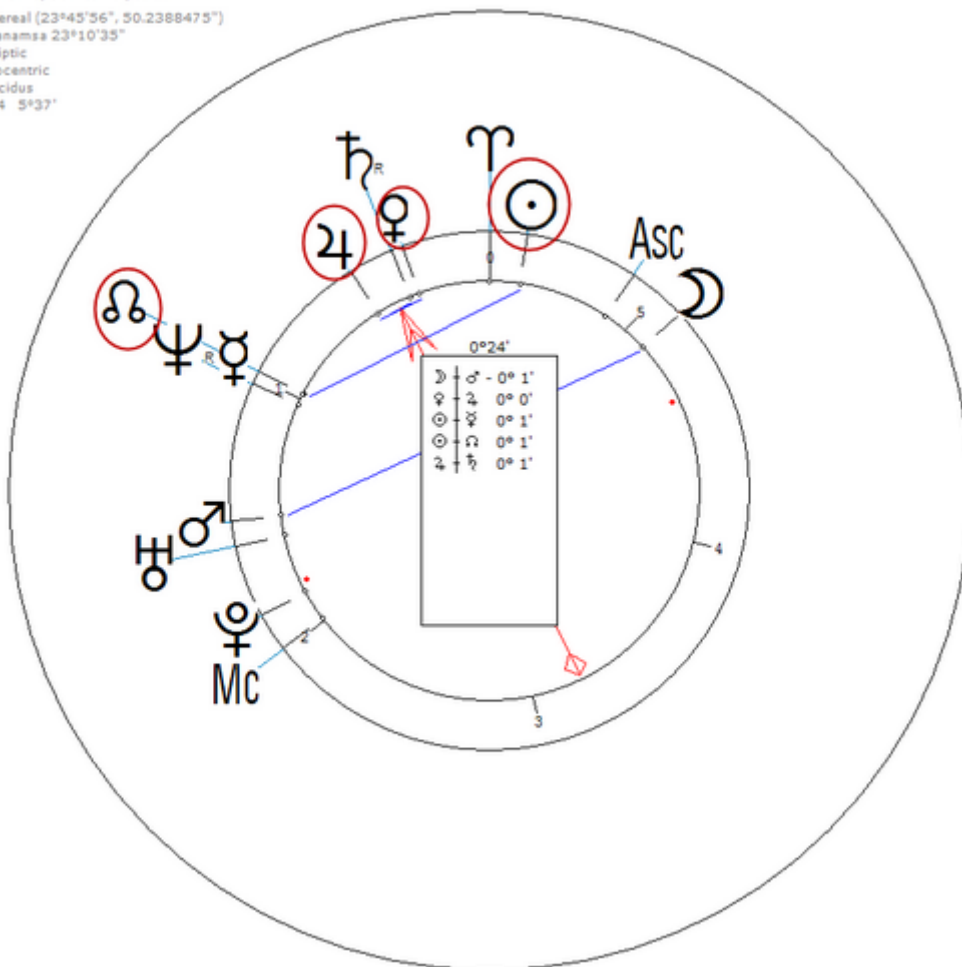

McMahon, Debbie

28 September 1972 at 07:48 (= 07:48 AM)Sydney, Australia, 33s52, 151e13

Australian heiress. Sexuality : Lesbian

https://www.astro.com/astro-databank/McMahon,_Debbie

Harmonic 64

She has ☉/♁ = ♀