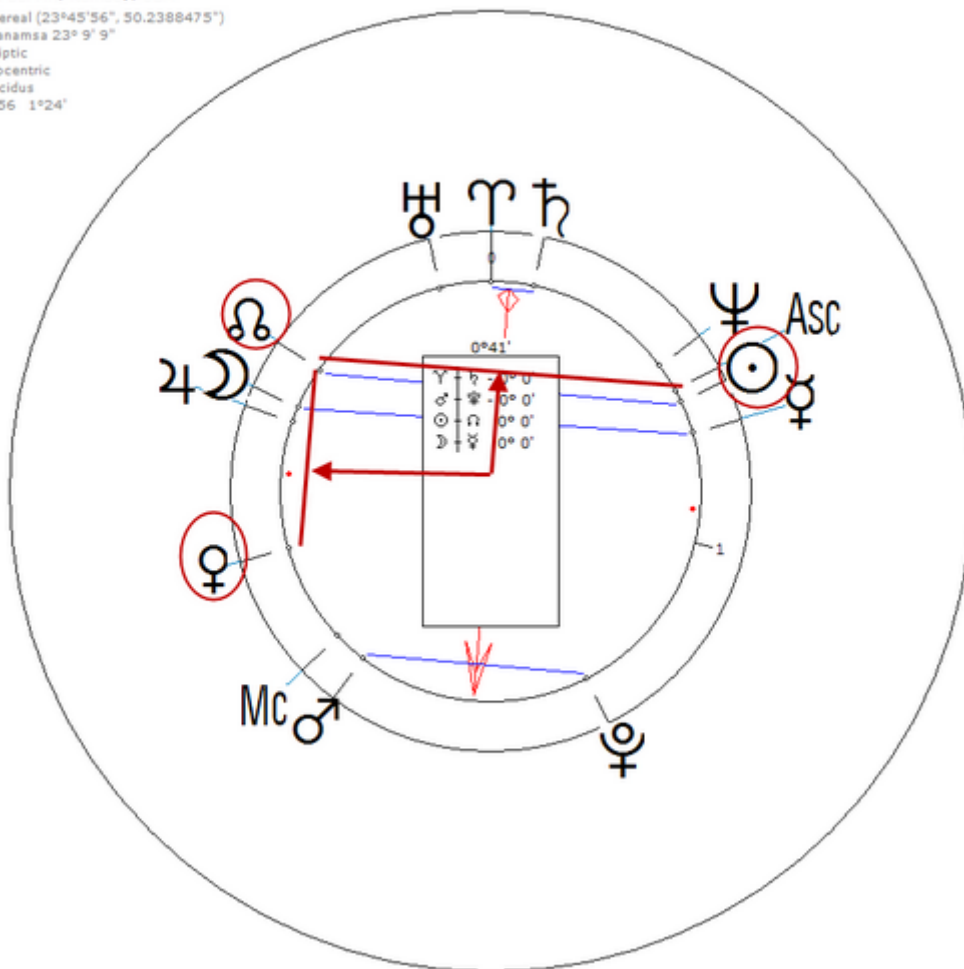

American author, teacher, and adventurer. Sexuality : Lesbian

https://www.astro.com/astro-databank/Bancroft,_Ann

Harmonic 256

She has ☉/♌ = ♀/♌

Bancroft, Ann
29 September 1955 Thu 17:09 (GMT-6) 44°56'40"N 93°05'35"W
St Paul MN, Ramsey, USA
Sidereal (23°45'56", 50.2388475")
Ayanamsa 23° 9' 9"
Ecliptic
Geocentric
Placidus
H256 1°24'