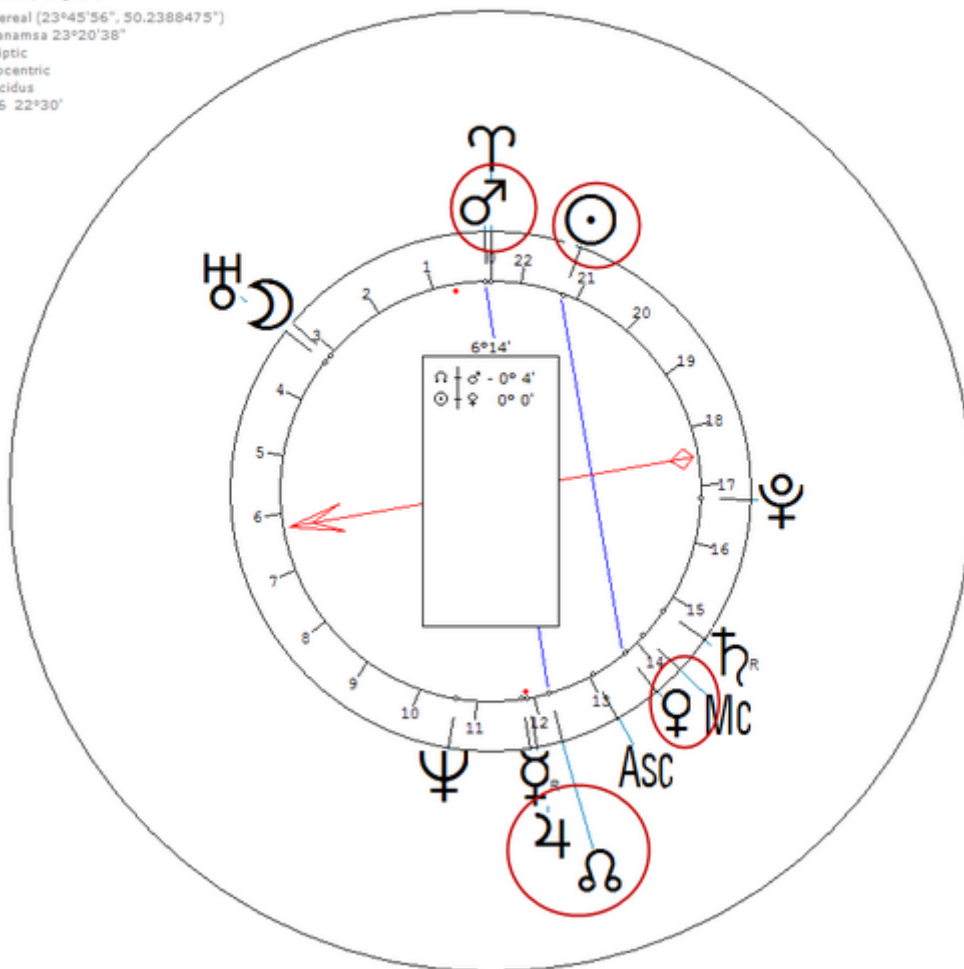

Perkins, Sue

22 September 1969 at 20:00 (= 8:00 PM)London, England, 51n30, 0w10

British comedian and broadcaster. Sexuality : Lesbian

<https://www.astro.com/astro-databank/Perkins,_Sue>

Harmonic 256

She has ☉/♀ = ♂/♈ = ♃/♈ Bi-Sexual

Perkins, Sue
22 September 1969 Mon 20:00 (GMT+1) 51n30 0w10
London, England
Sidereal (23°45'56", 50.2388475")
Ayanamsa 23°20'38"
Ecliptic
Geocentric
Placidus
H16 22°30'