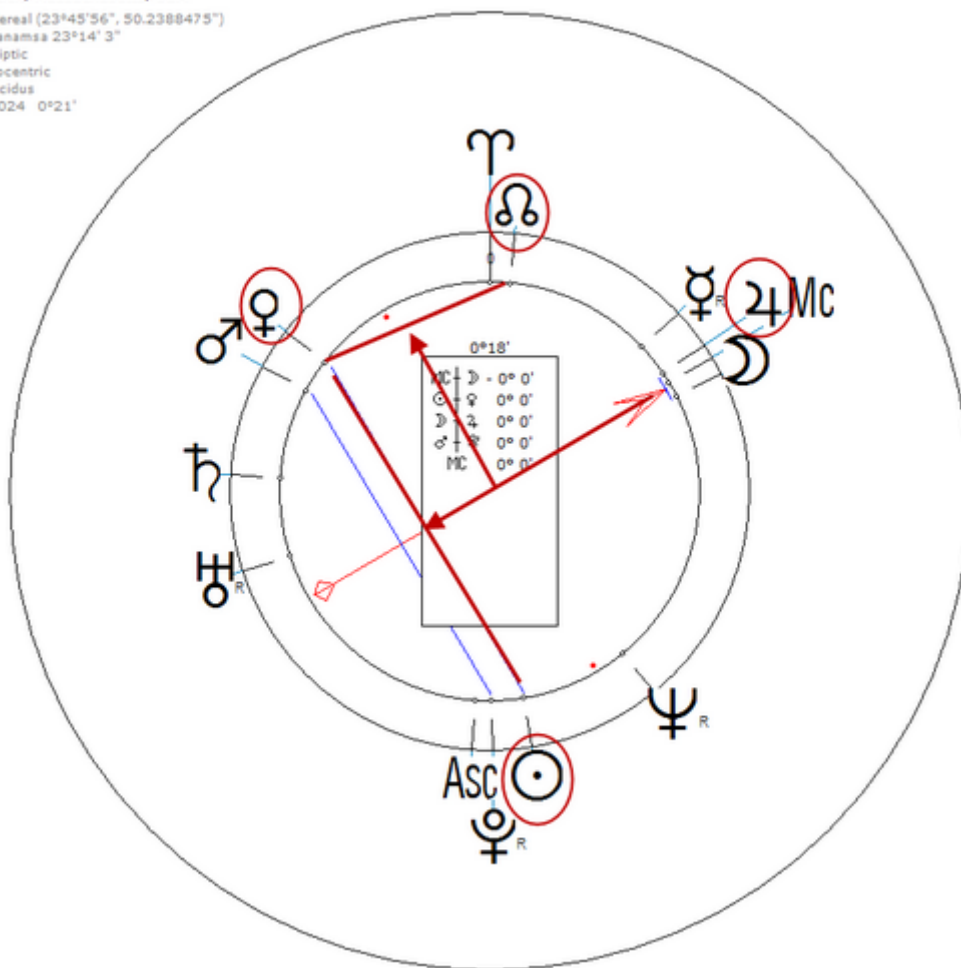

Jacques, Cheryl

17 February 1962 at 12:20 (= 12:20 PM)Natick MA, USA, 42n17, 71w21

American politician. Sexuality : Lesbian

<https://www.astro.com/astro-databank/Jacques,_Cheryl>

Harmonic 1024

She has ♀/♁ = ☉/♀ = ♃

Jacques, Cheryl
17 February 1962 Sat 12:20 (GMT-5) 42n17 71w21
Natick, Massachusetts, USA
Sidereal (23°45'56", 50.2388475")
Ayanamsa 23°14' 3"
Ecliptic
Geocentric
Placidus
H1024 0°21'