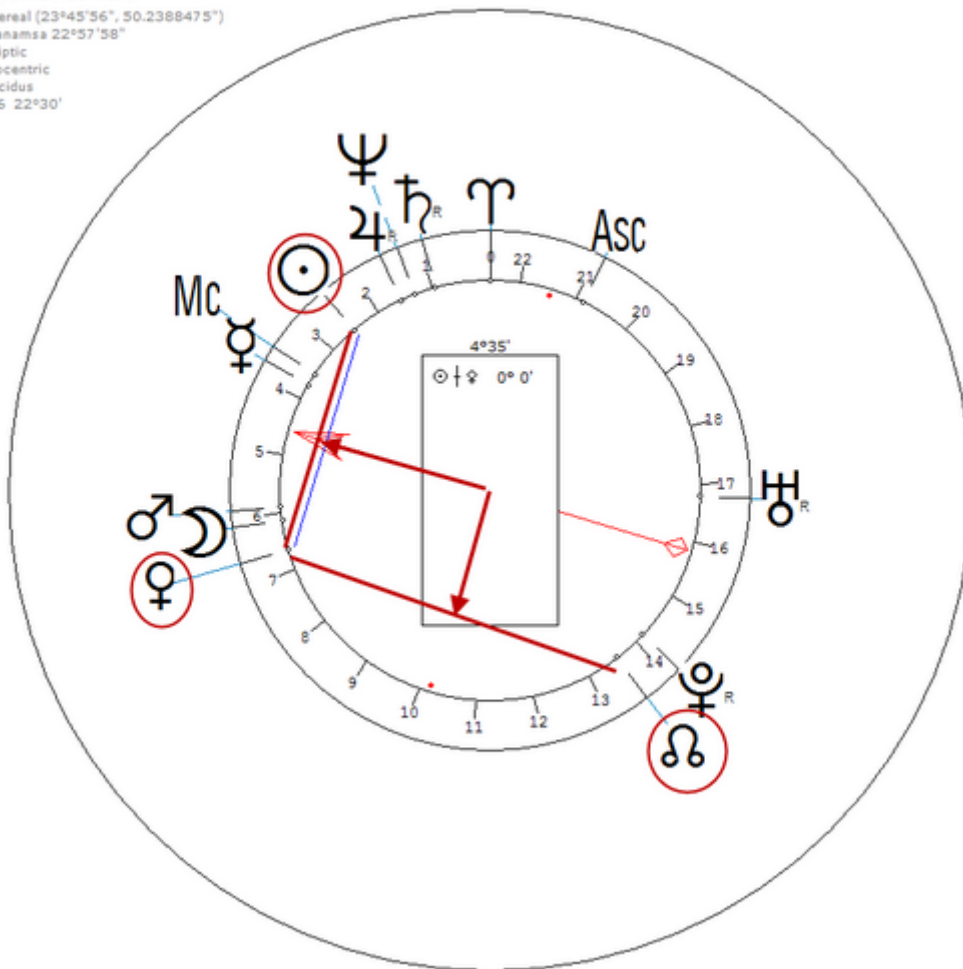

Schwarzer, Alice

3 December 1942 at 08:00 (= 08:00 AM)Wuppertal-Elberfeld, Germany, 51n16, 7e0836

She is founder and publisher of the German feminist journal EMMA.
Sexuality : Lesbian

<https://www.astro.com/astro-databank/Schwarzer,_Alice>

Harmonic 16

She has ☉/♀ = ♀/♋

Schwarzer, Alice
3 December 1942 Thu 8:00 (GMT+1) 51n16 7e11
Wuppertal, Germany
Sidereal (23°45'56", 50.2388475")
Ayanamsa 22°57'58"
Ecliptic
Geocentric
Placidus
H16 22°30'