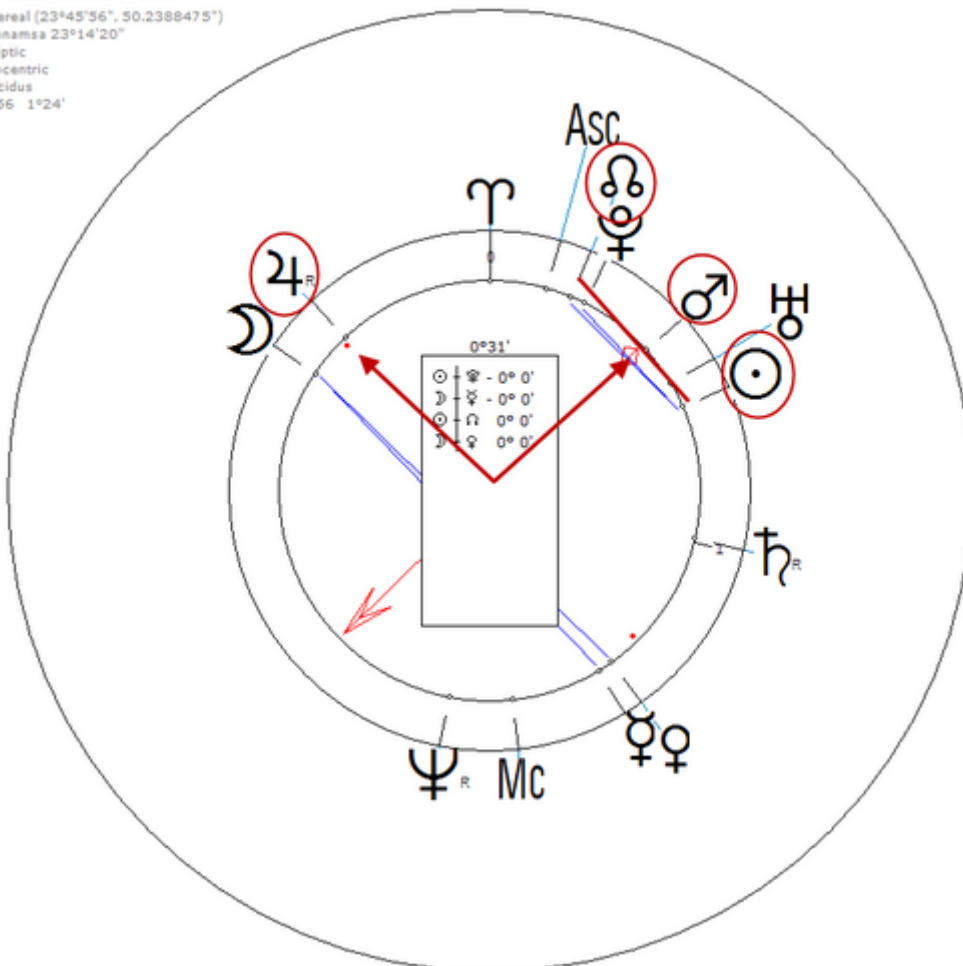

Osborne, Joan

8 July 1962 at 09:44 (= 09:44 AM)Louisville, Kentucky, 38n15, 85w46

American singer. Sexuality : Bi-Sexual

<https://www.astro.com/astro-databank/Osborne,_Joan>

Harmonic 256

She has ☉/♋ = ♂ = ♃

♀/♋ = ♃/♋

Osborne, Joan
8 July 1962 Sun 9:44 (GMT-5) 38°15'15"N 85°45'34"W
Louisville, Kentucky, USA
Sidereal (23°45'56", 50.2388475")
Ayanamsa 23°14'20"
Ecliptic
Geocentric
Placidus
H256 1°24'