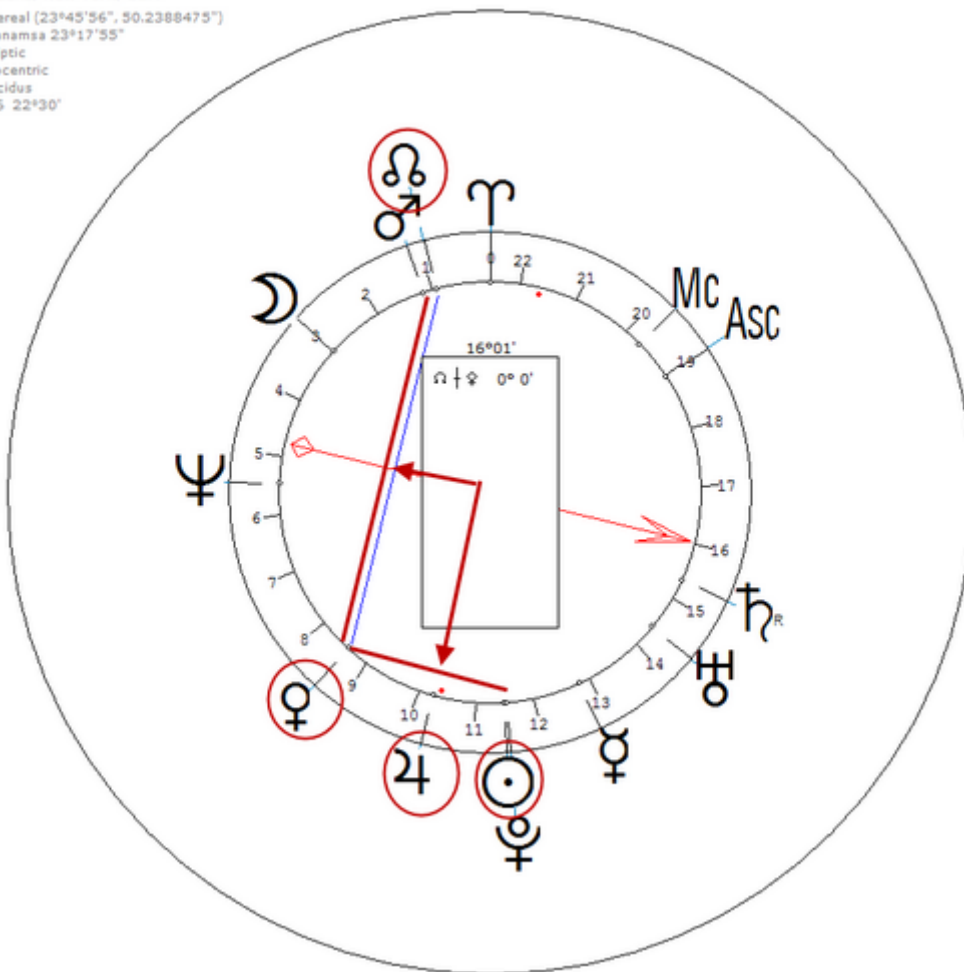

Dearman, Jill

28 October 1966 at 11:45 (= 11:45 AM)Queens NY, USA, 40n43, 73w52

American pro astrologer, tarot reader and writer.
Sexuality : Lesbian

<https://www.astro.com/astro-databank/Dearman,_Jill>

Harmonic 16

She has ♀/♁ = ☉/♀ = ♃

Dearman, Jill
28 October 1966 Fri 11:45 (GMT-4) 40n43 73w52
Queens, New York, USA
Sidereal (23°45'56", 30.2388475")
Ayanamsa 23°17'55"
Ecliptic
Geocentric
Placidus
H16 22°30'