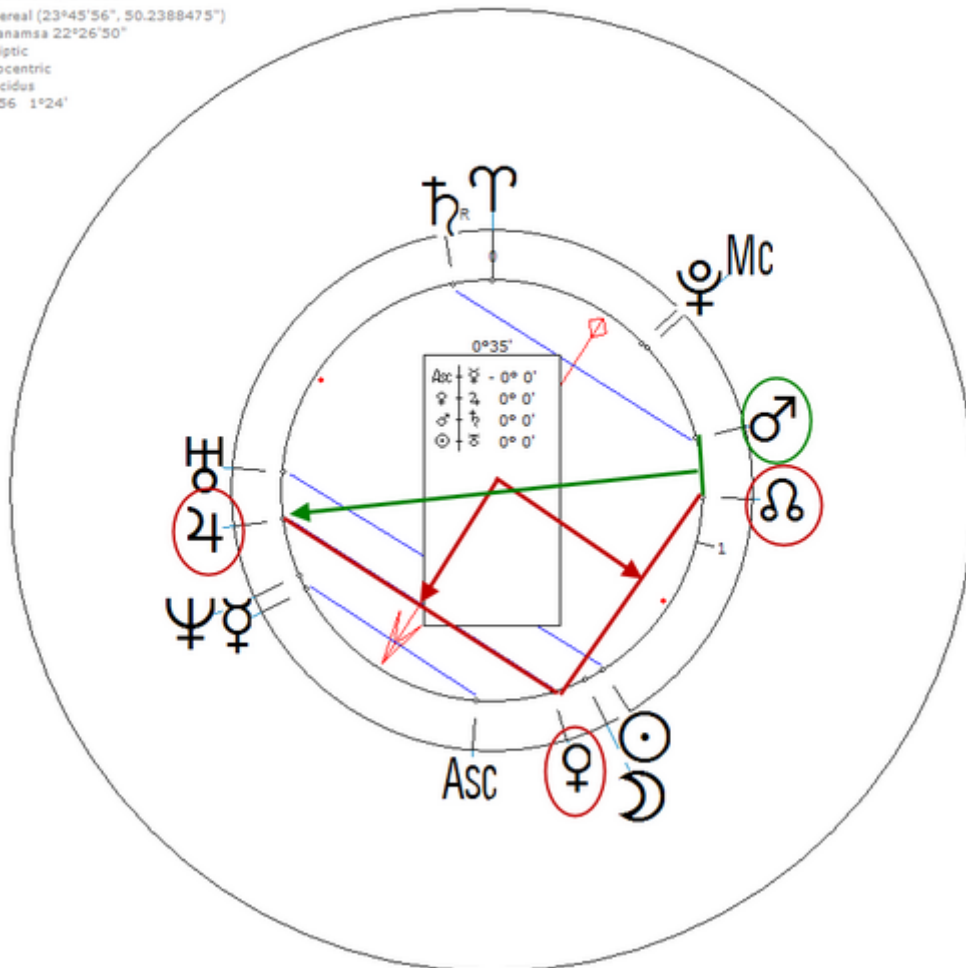

Garbo, Greta

18 September 1905 at 19:30 (= 7:30 PM)Stockholm, Sweden, 59n20, 18e03

Swedish-American actress. Sexuality : Bi-Sexual

<https://www.astro.com/astro-databank/Garbo,_Greta>

Harmonic 256

She has (red) ♀/♁ = ♀/♃

(green) ♂/♁ = ♃

Garbo, Greta
18 September 1905 Mon 19:30 (GMT+1) 59n20 18e03
Stockholm, Sweden
Sidereal (23°45'56", 50.2388475")
Ayanamsa 22°26'50"
Ecliptic
Geocentric
Placidus
H256 1°24'