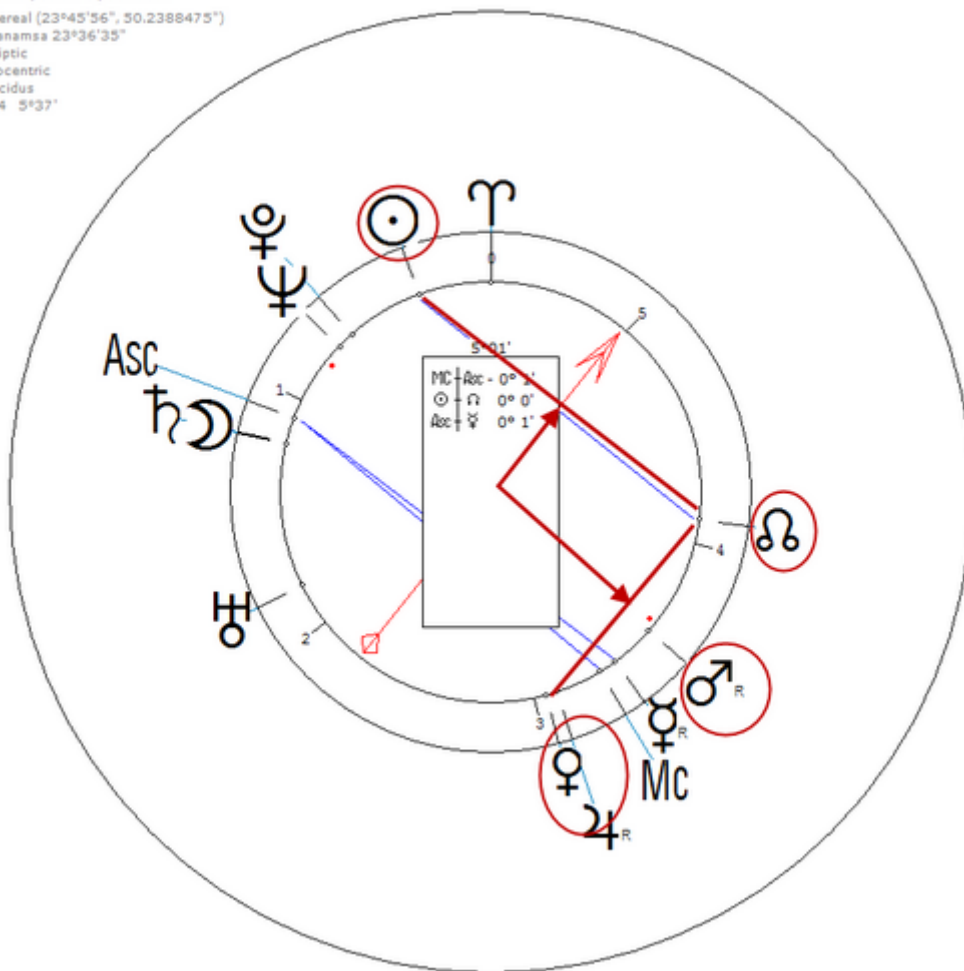

Leth, Kate

29 September 1988 at 19:59 (= 7:59 PM)Ottawa, Ontario (CAN), 45n25, 75w42

Canadian comic book creator. Sexuality : Bi-Sexual

<https://www.astro.com/astro-databank/Leth,_Kate>

Harmonic 64

She has ♀/♋ = ☉/♋ = ♂

☉/♌ = ♂/♌

Leth, Kate
29 September 1988 Thu 19:59 (GMT-4) 45n25 75w42
Ottawa, Ontario, Canada
Sidereal (23°45'56", 50.2388475")
Ayanamsa 23°36'35"
Ecliptic
Geocentric
Placidus
H64 5°37'