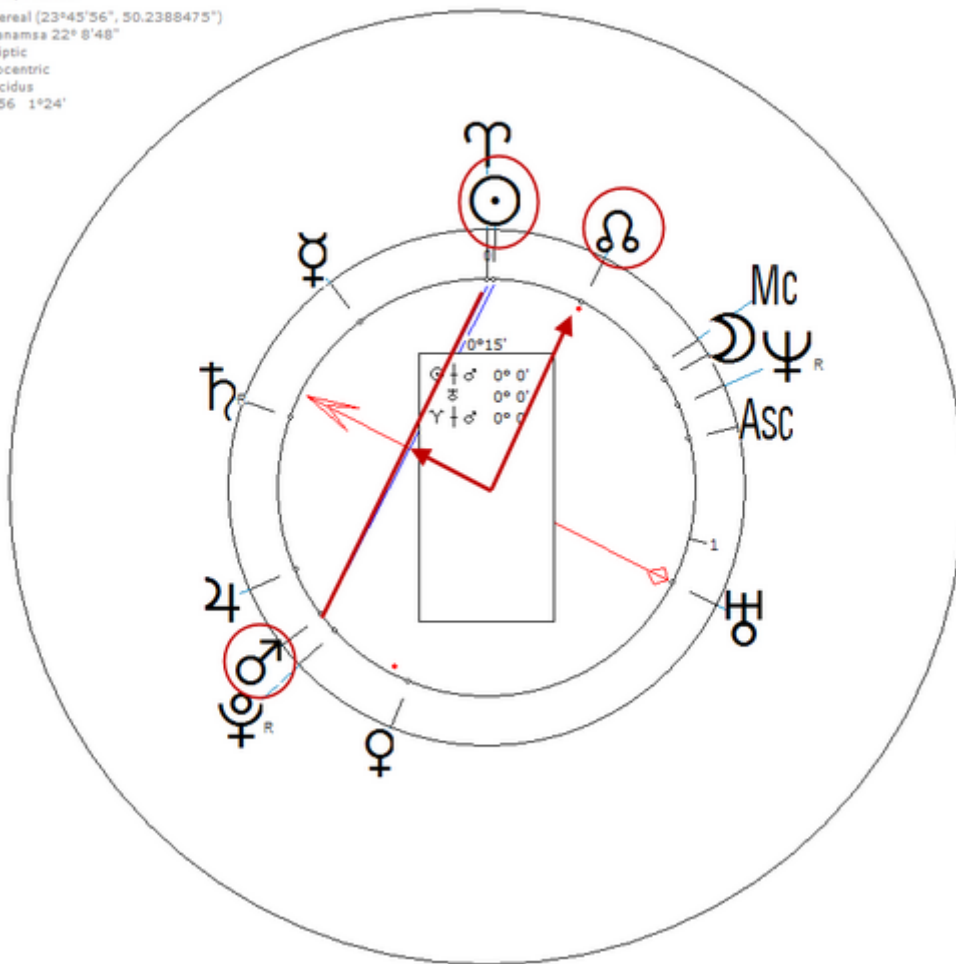

Laurencin, Marie

31 October 1883 at 09:00 (= 09:00 AM)Paris, France, 48n52, 2e20

French painter and print maker. Sexuality : Bi-Sexual

<https://www.astro.com/astro-databank/Laurencin,_Marie>

Harmonic 256

She has ☉/♂ = ♁
☉/♁ = ☉/♀ and ♁ = ♀

Laurencin, Marie
31 October 1883 Wed 9:00 (GMT+0:09:20) 48n52 2e20
Paris, France
Sidereal (23°45'56", 50.2388475")
Ayanamsa 22° 8'48"
Ecliptic
Geocentric
Placidus
H256 1°24'