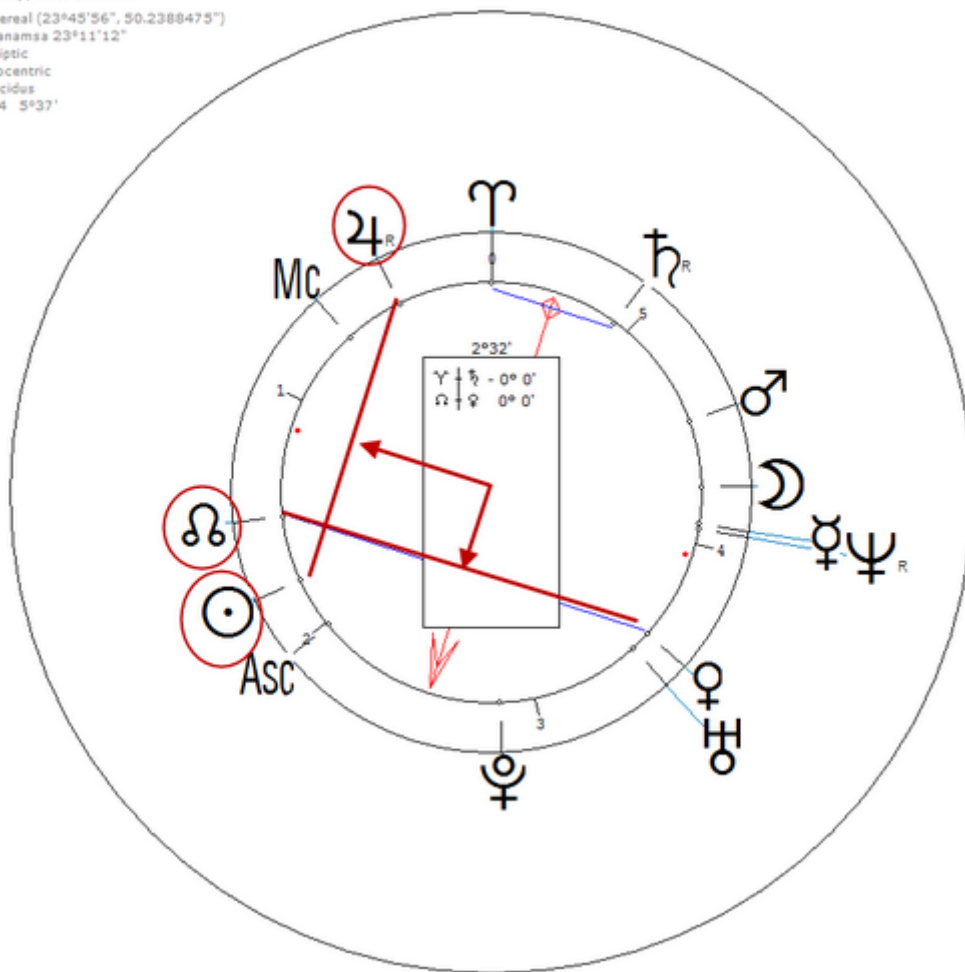

Topp, Jools

14 May 1958 at 22:00 (= 10:00 PM)Huntly, New Zealand, 37s33, 175e10

New Zealand twins and entertainers.Sexuality : Lesbian

<https://www.astro.com/astro-databank/Topp,_Jools>

Harmonic 64

She has ☉/♈ = ♀/♁

Topp, Jools
14 May 1958 Wed 22:00 (GMT+12) 37s34 175e10
Huntly, New Zealand
Sidereal (23°45'56", 50.2388475")
Ayanamsa 23°11'12"
Ecliptic
Geocentric
Placidus
H64 5°37'