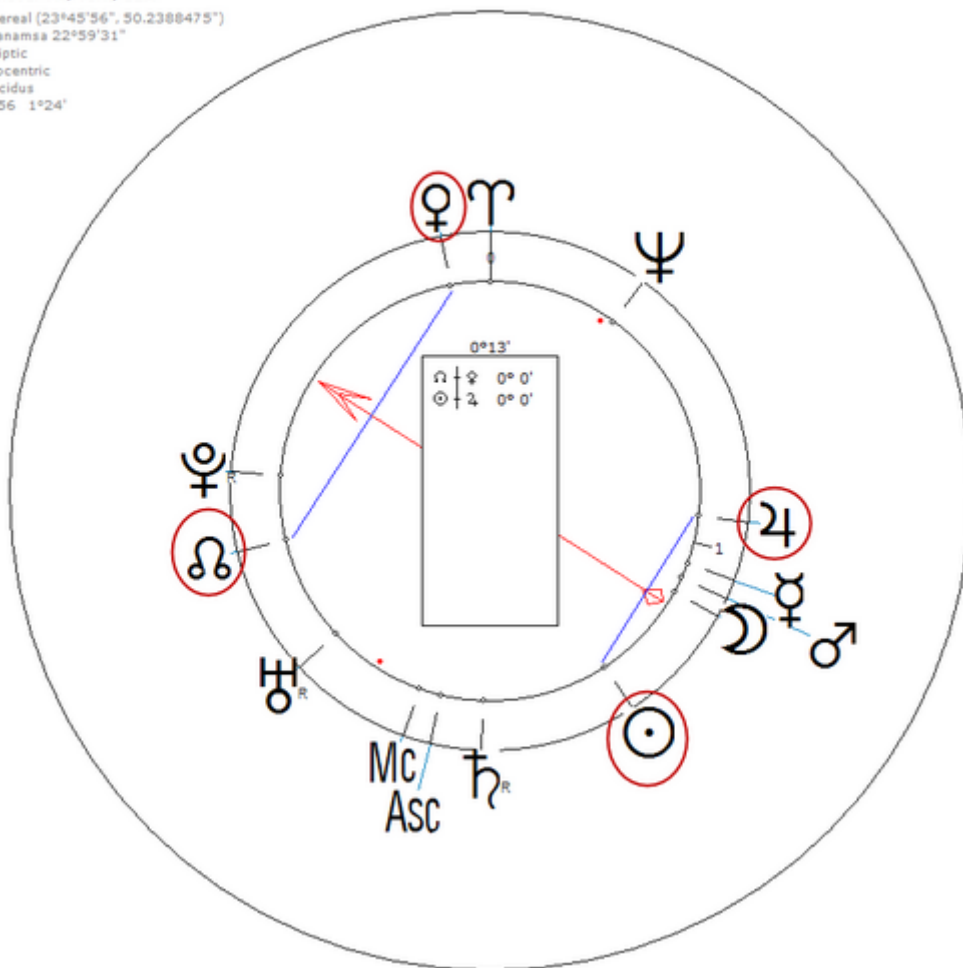

Butler, Judith

24 February 1956 at 08:30 (= 08:30 AM)Cleveland, Ohio, 41n30, 81w42

American philosopher. Sexuality : Lesbian

https://www.astro.com/astro-databank/Butler,_Judith

Harmonic 1024

She has ♀/♁=☉/♀ = ♃