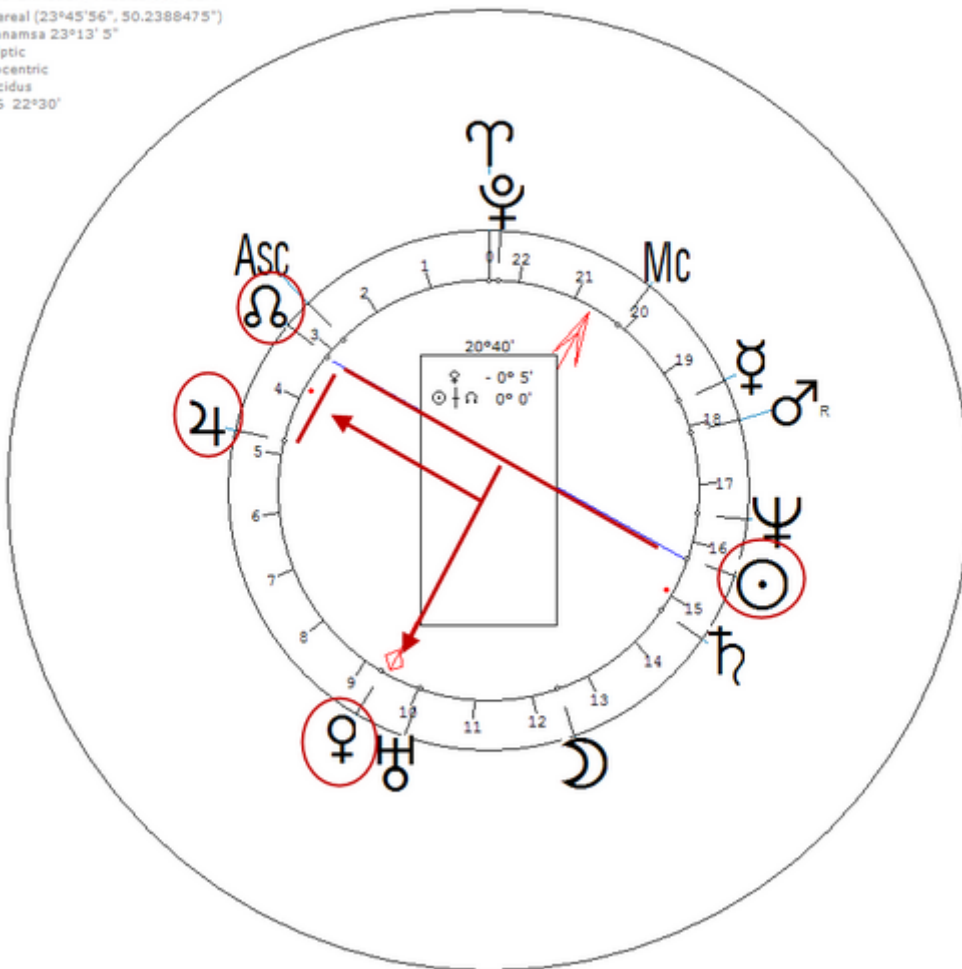

Harmonic 16

She has $\odot/\delta = 4/\delta = ♀$

Roberts, Robin
23 November 1960 Wed 10:30 (GMT-6) 30°18'56"N 89°14'51"W
Pass Christian, Mississippi, USA
Sidereal (23°45'56", 50.2388475")
Ayanamsa 23°13' 5"
Ecliptic
Geocentric
Placidus
H16 22°30'