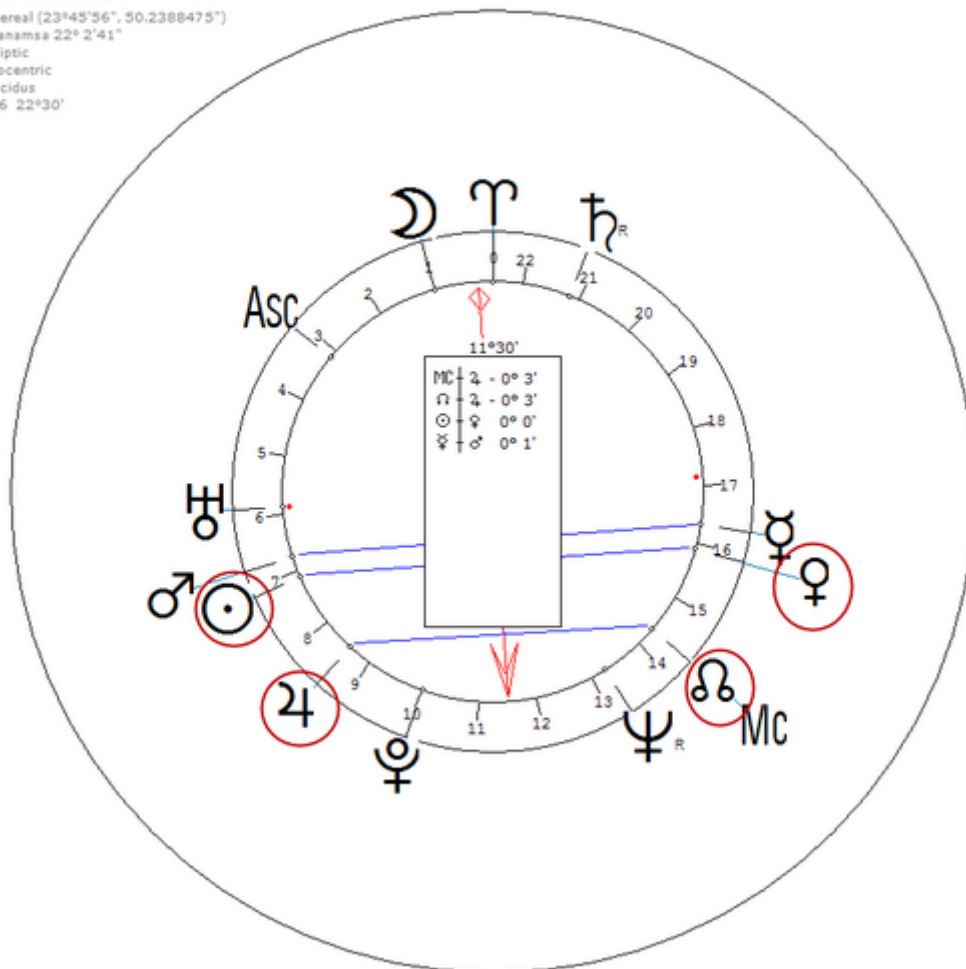

Aleramo, Sibilla

14 August 1876 at 05:00 (= 05:00 AM)Alessandria, Italy, 44n54, 8e37

Italian feminist best known for her autobiographical depictions of life as a woman in late 19th century Italy.

<https://www.astro.com/astro-databank/Aleramo,_Sibilla>

Harmonic 16

She has ☉/♀ = ♃/♁

♂/♁ = ♀ because ♂/♁ is involved, she is bisexual.

Aleramo, Sibilla
14 August 1876 Mon 5:00 (GMT+0:50) 44n54 8e37
Alessandria, Italy
Sidereal (23°45'56", 50.2388475")
Ayanamsa 22° 2'41"
Ecliptic
Geocentric
Placidus
H16 22°30'