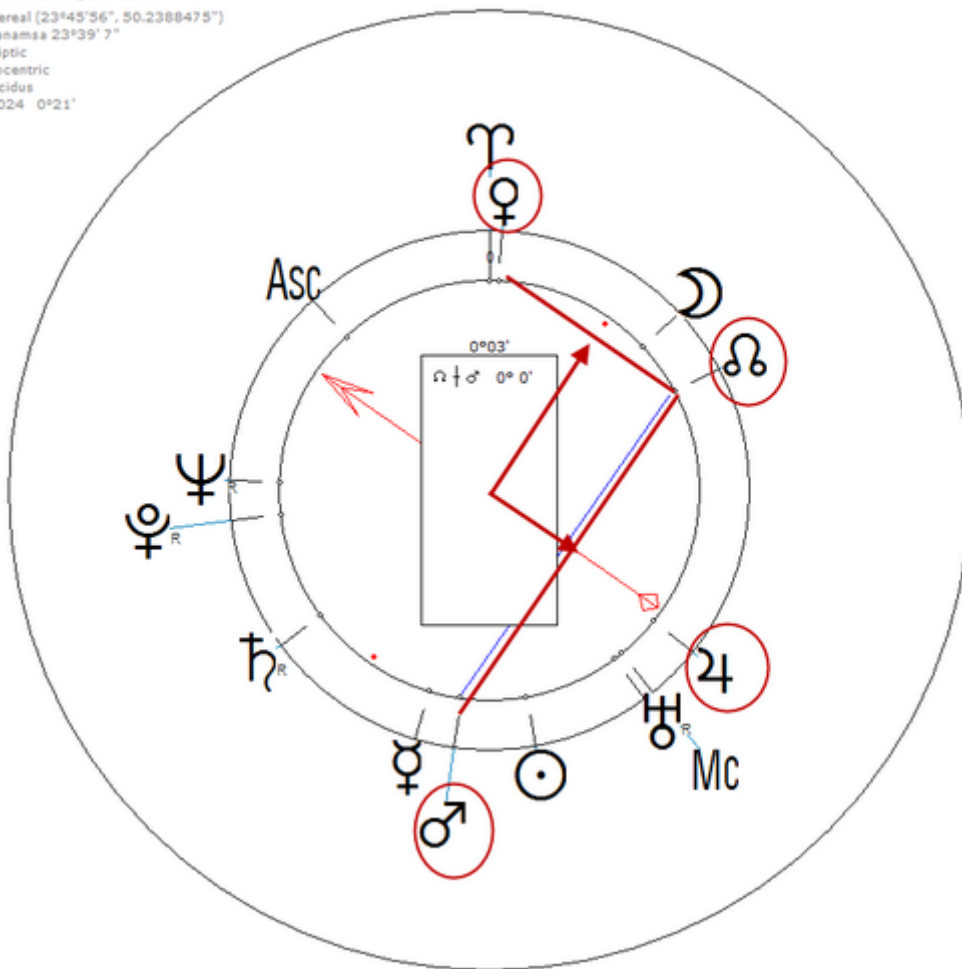

American rapper and singer. Sexuality : Bi-Sexual

https://www.astro.com/astro-databank/Angel_Haze

Harmonic 1024

She has ♀/♁ = ♂/♁ = 4 (Bi-Sexual)

Angel Haze
10 July 1991 Wed 19:43 (GMT-4) 42°19'53"N 83°02'45"W
Detroit, Michigan, USA
Sidereal (23°45'56", 50.2388475")
Ayanamsa 23°39'7"
Ecliptic
Geocentric
Placidus
H1024 0°21'