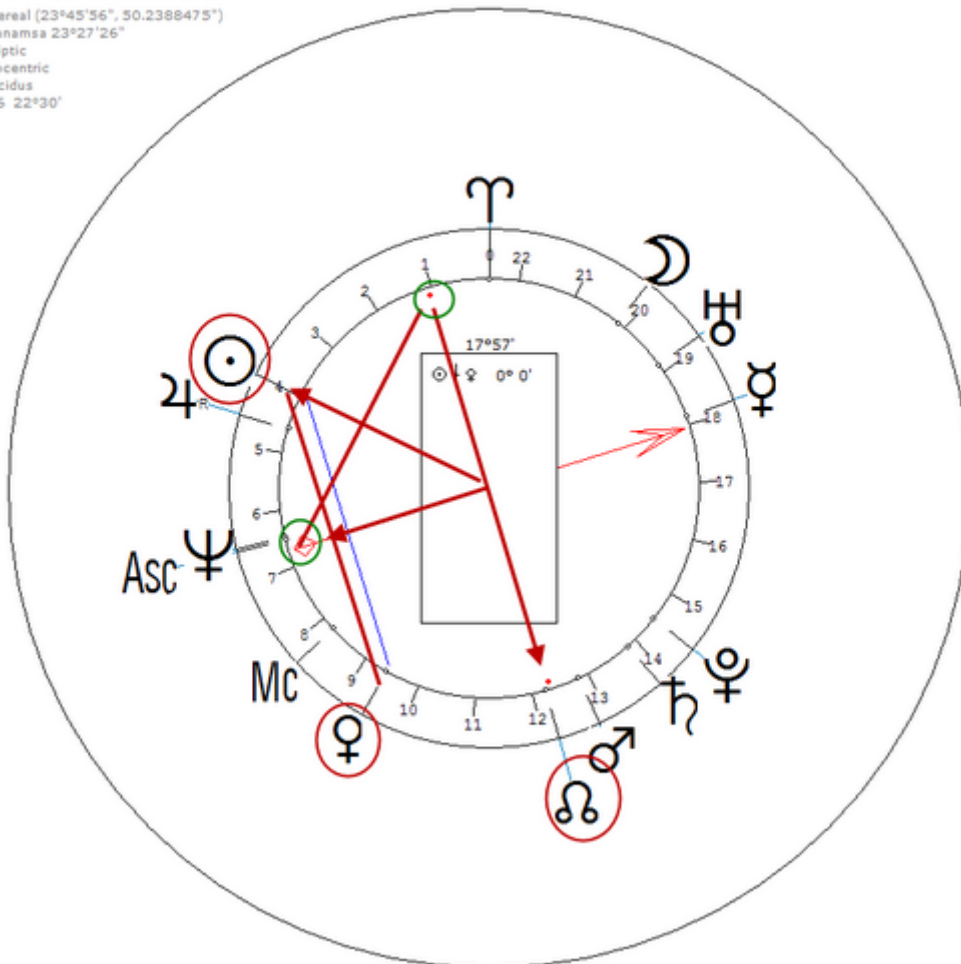

Dolezal, Rachel

12 November 1977 at 03:45 (= 03:45 AM)Lincoln, Montana, 46n57, 112w41

American civil rights activist. Sexuality : Bi-Sexual

<https://www.astro.com/astro-databank/Dolezal,_Rachel>

Harmonic 16

She has ☉/♀ = ♂/♁ = ☉

The Sun is between two harmonic points (marked green).

Dolezal, Rachel

12 November 1977 Sat 3:45 (GMT-7) 46°57'18"N 112°40'51"W

Lincoln MT, Lewis and Clark, USA

Sidereal (23°45'56", 50.2388475")

Ayanamsa 23°27'26"

Ecliptic

Geocentric

Placidus

H16 22°30'