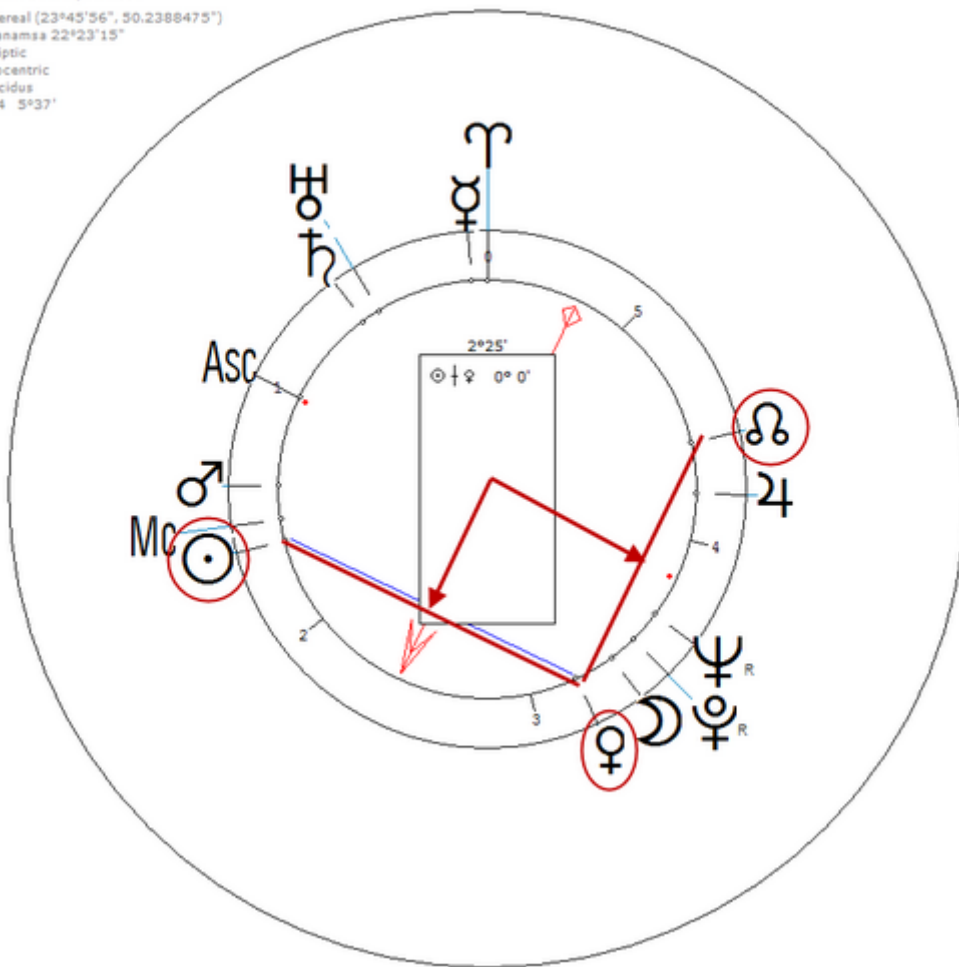

18 December 1900 at 06:00 (= 06:00 AM)Saint-Servan, France, 48n3810, 2w0053

French singer and actress. Sexuality : Lesbian

https://www.astro.com/astro-databank/Solidor,_Suzy

Harmonic 64

She has ☉/♀ = ♀/♋

Solidor, Suzy
18 December 1900 Tue 6:00 (GMT+0:09) 48n38 2e00
Saint-Servan, France
Sidereal (23°45'56", 50.2388475")
Ayanamsa 22°23'15"
Ecliptic
Geocentric
Placidus
H64 5°37'