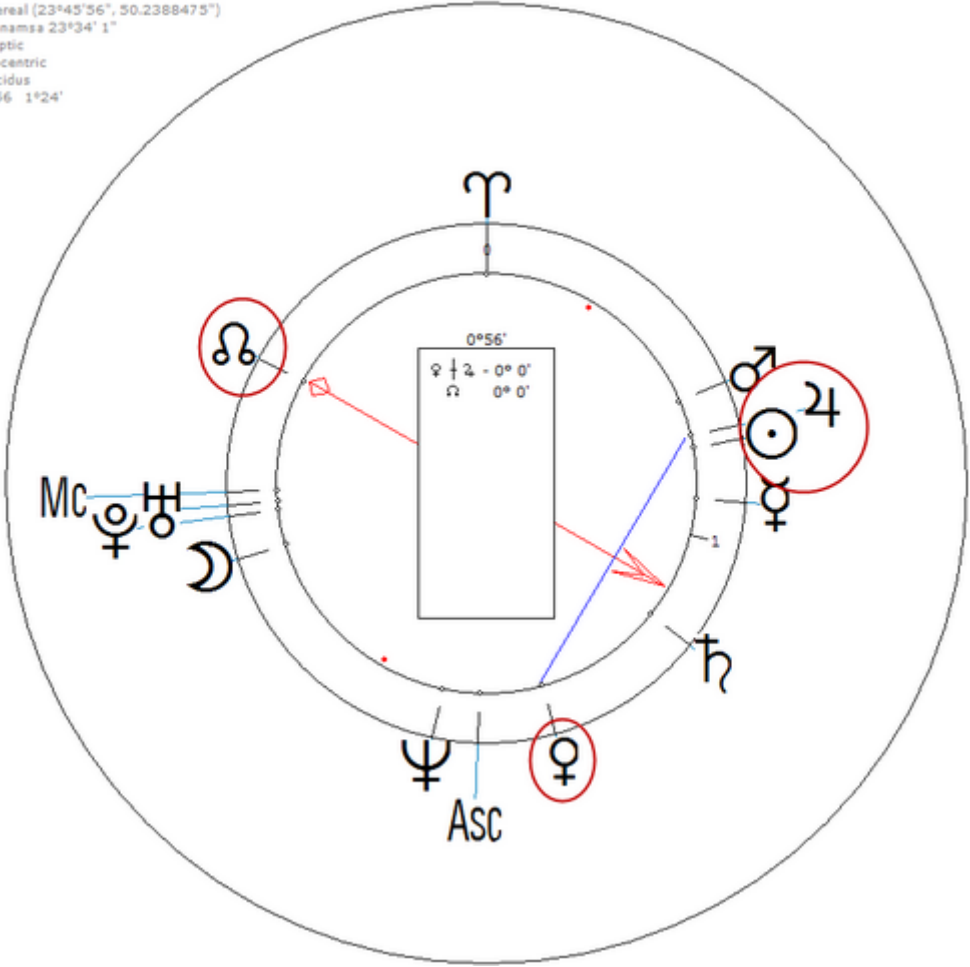

Lady Sovereign

19 December 1985 at 21:37 (= 9:37 PM)London, England, 51n30, 0w10

English rapper. Sexuality : Lesbian

<https://www.astro.com/astro-databank/Lady_Sovereign>

Harmonic 256

She has ♁ = ☉ / ♀ = ♀ / ♃

Lady Sovereign
19 December 1985 Thu 21:37 (GMT) 51n30 0w10
London, England
Sidereal (23°45'56", 50.2388475")
Ayanamsa 23°34' 1"
Ecliptic
Geocentric
Placidus
H256 1°24'