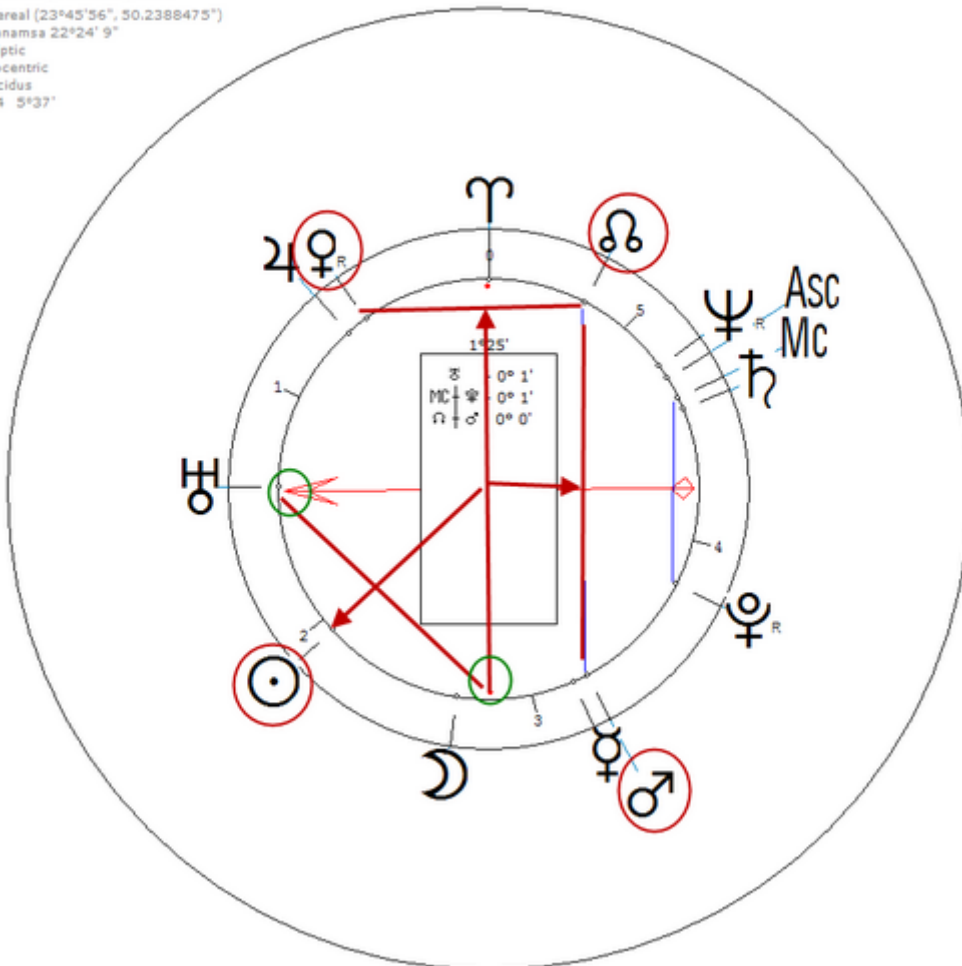

Bankhead, Tallulah

31 January 1902 at 21:00 (= 9:00 PM)Huntsville, Alabama, 34n44, 86w35

American actress.Sexuality : Bi-Sexual

<https://www.astro.com/astro-databank/Bankhead,_Tallulah>

Harmonic 64

She has ♂/♋ = ♀/♏ = ☉ (Bi-Sexual)

The Sun is between two harmonic points (marked green).

Bankhead, Tallulah
31 January 1902 Fri 21:00 (GMT-6) 34°43'49"N 86°35'10"W
Huntsville, Alabama, USA
Sidereal (23°45'56", 50.2388475")
Ayanamsa 22°24' 9"
Ecliptic
Geocentric
Placidus
M64 5°37'